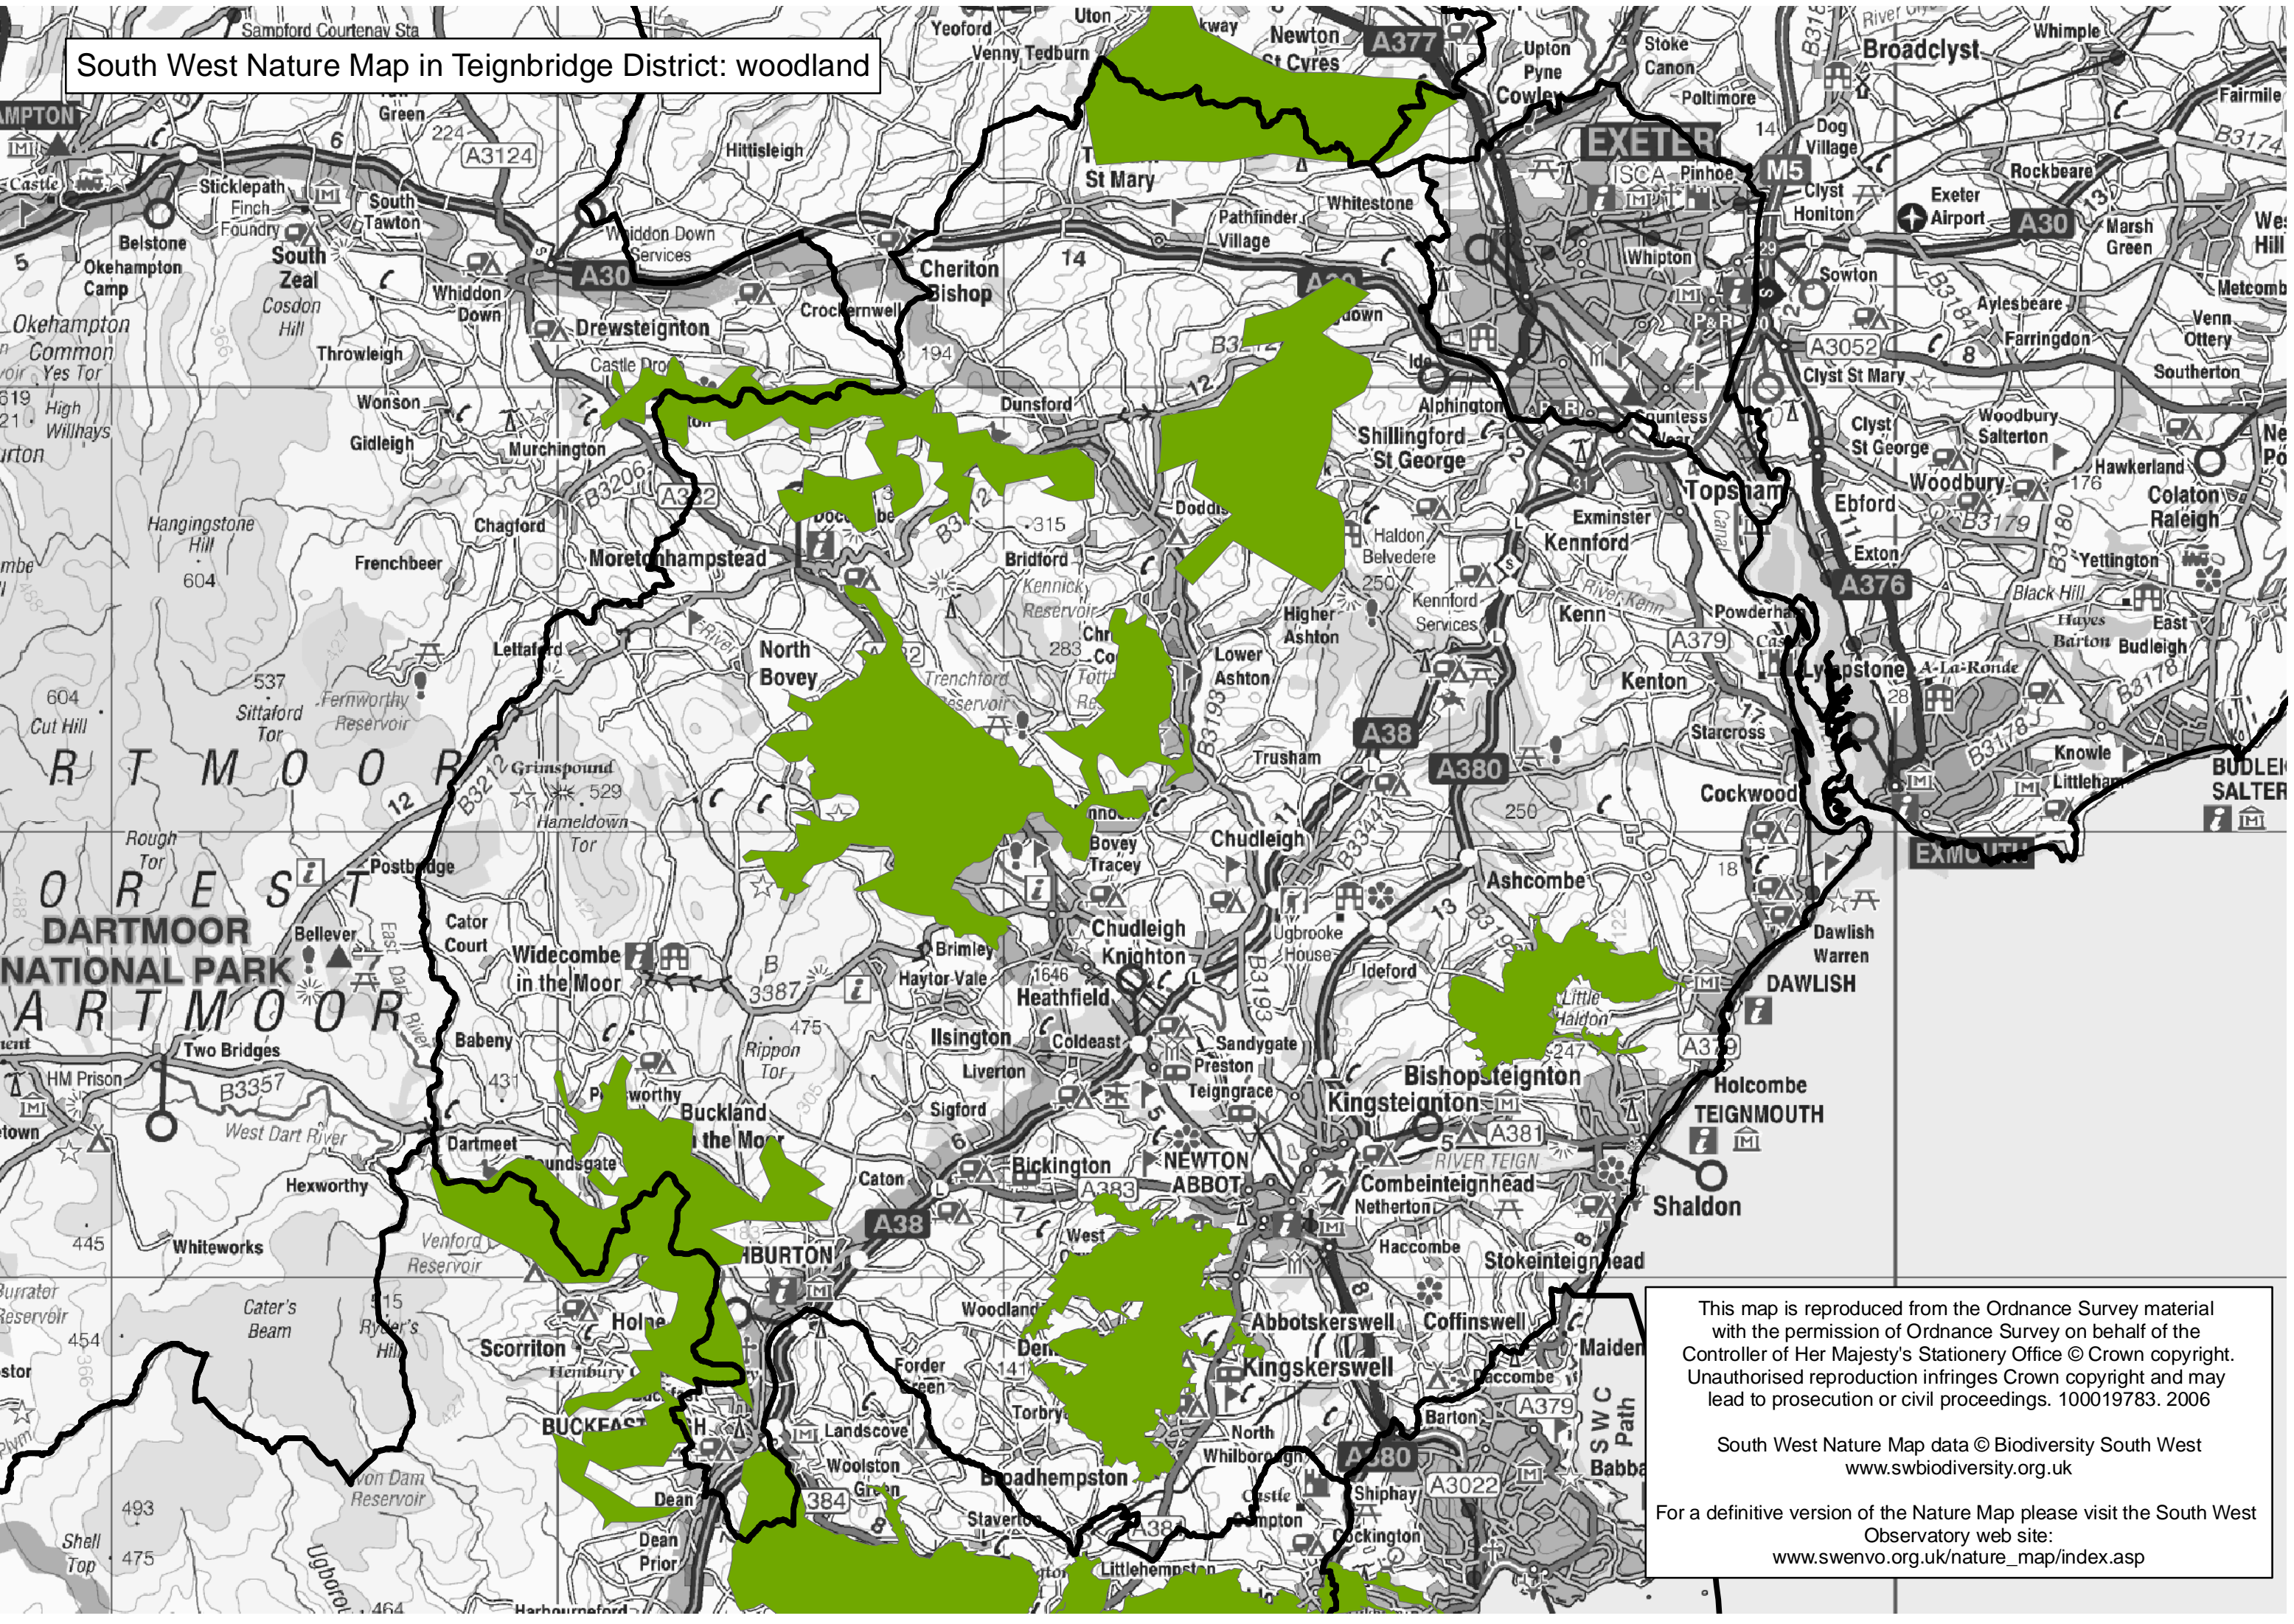

South West Nature Map in Teignbridge District: woodland

This map is reproduced from the Ordnance Survey material with the permission of Ordnance Survey on behalf of the Controller of Her Majesty's Stationery Office © Crown copyright. Unauthorised reproduction infringes Crown copyright and may lead to prosecution or civil proceedings. 100019783. 2006

South West Nature Map data © Biodiversity South West  
[www.swbiodiversity.org.uk](http://www.swbiodiversity.org.uk)

For a definitive version of the Nature Map please visit the South West Observatory web site:  
[www.swenvo.org.uk/nature\\_map/index.asp](http://www.swenvo.org.uk/nature_map/index.asp)