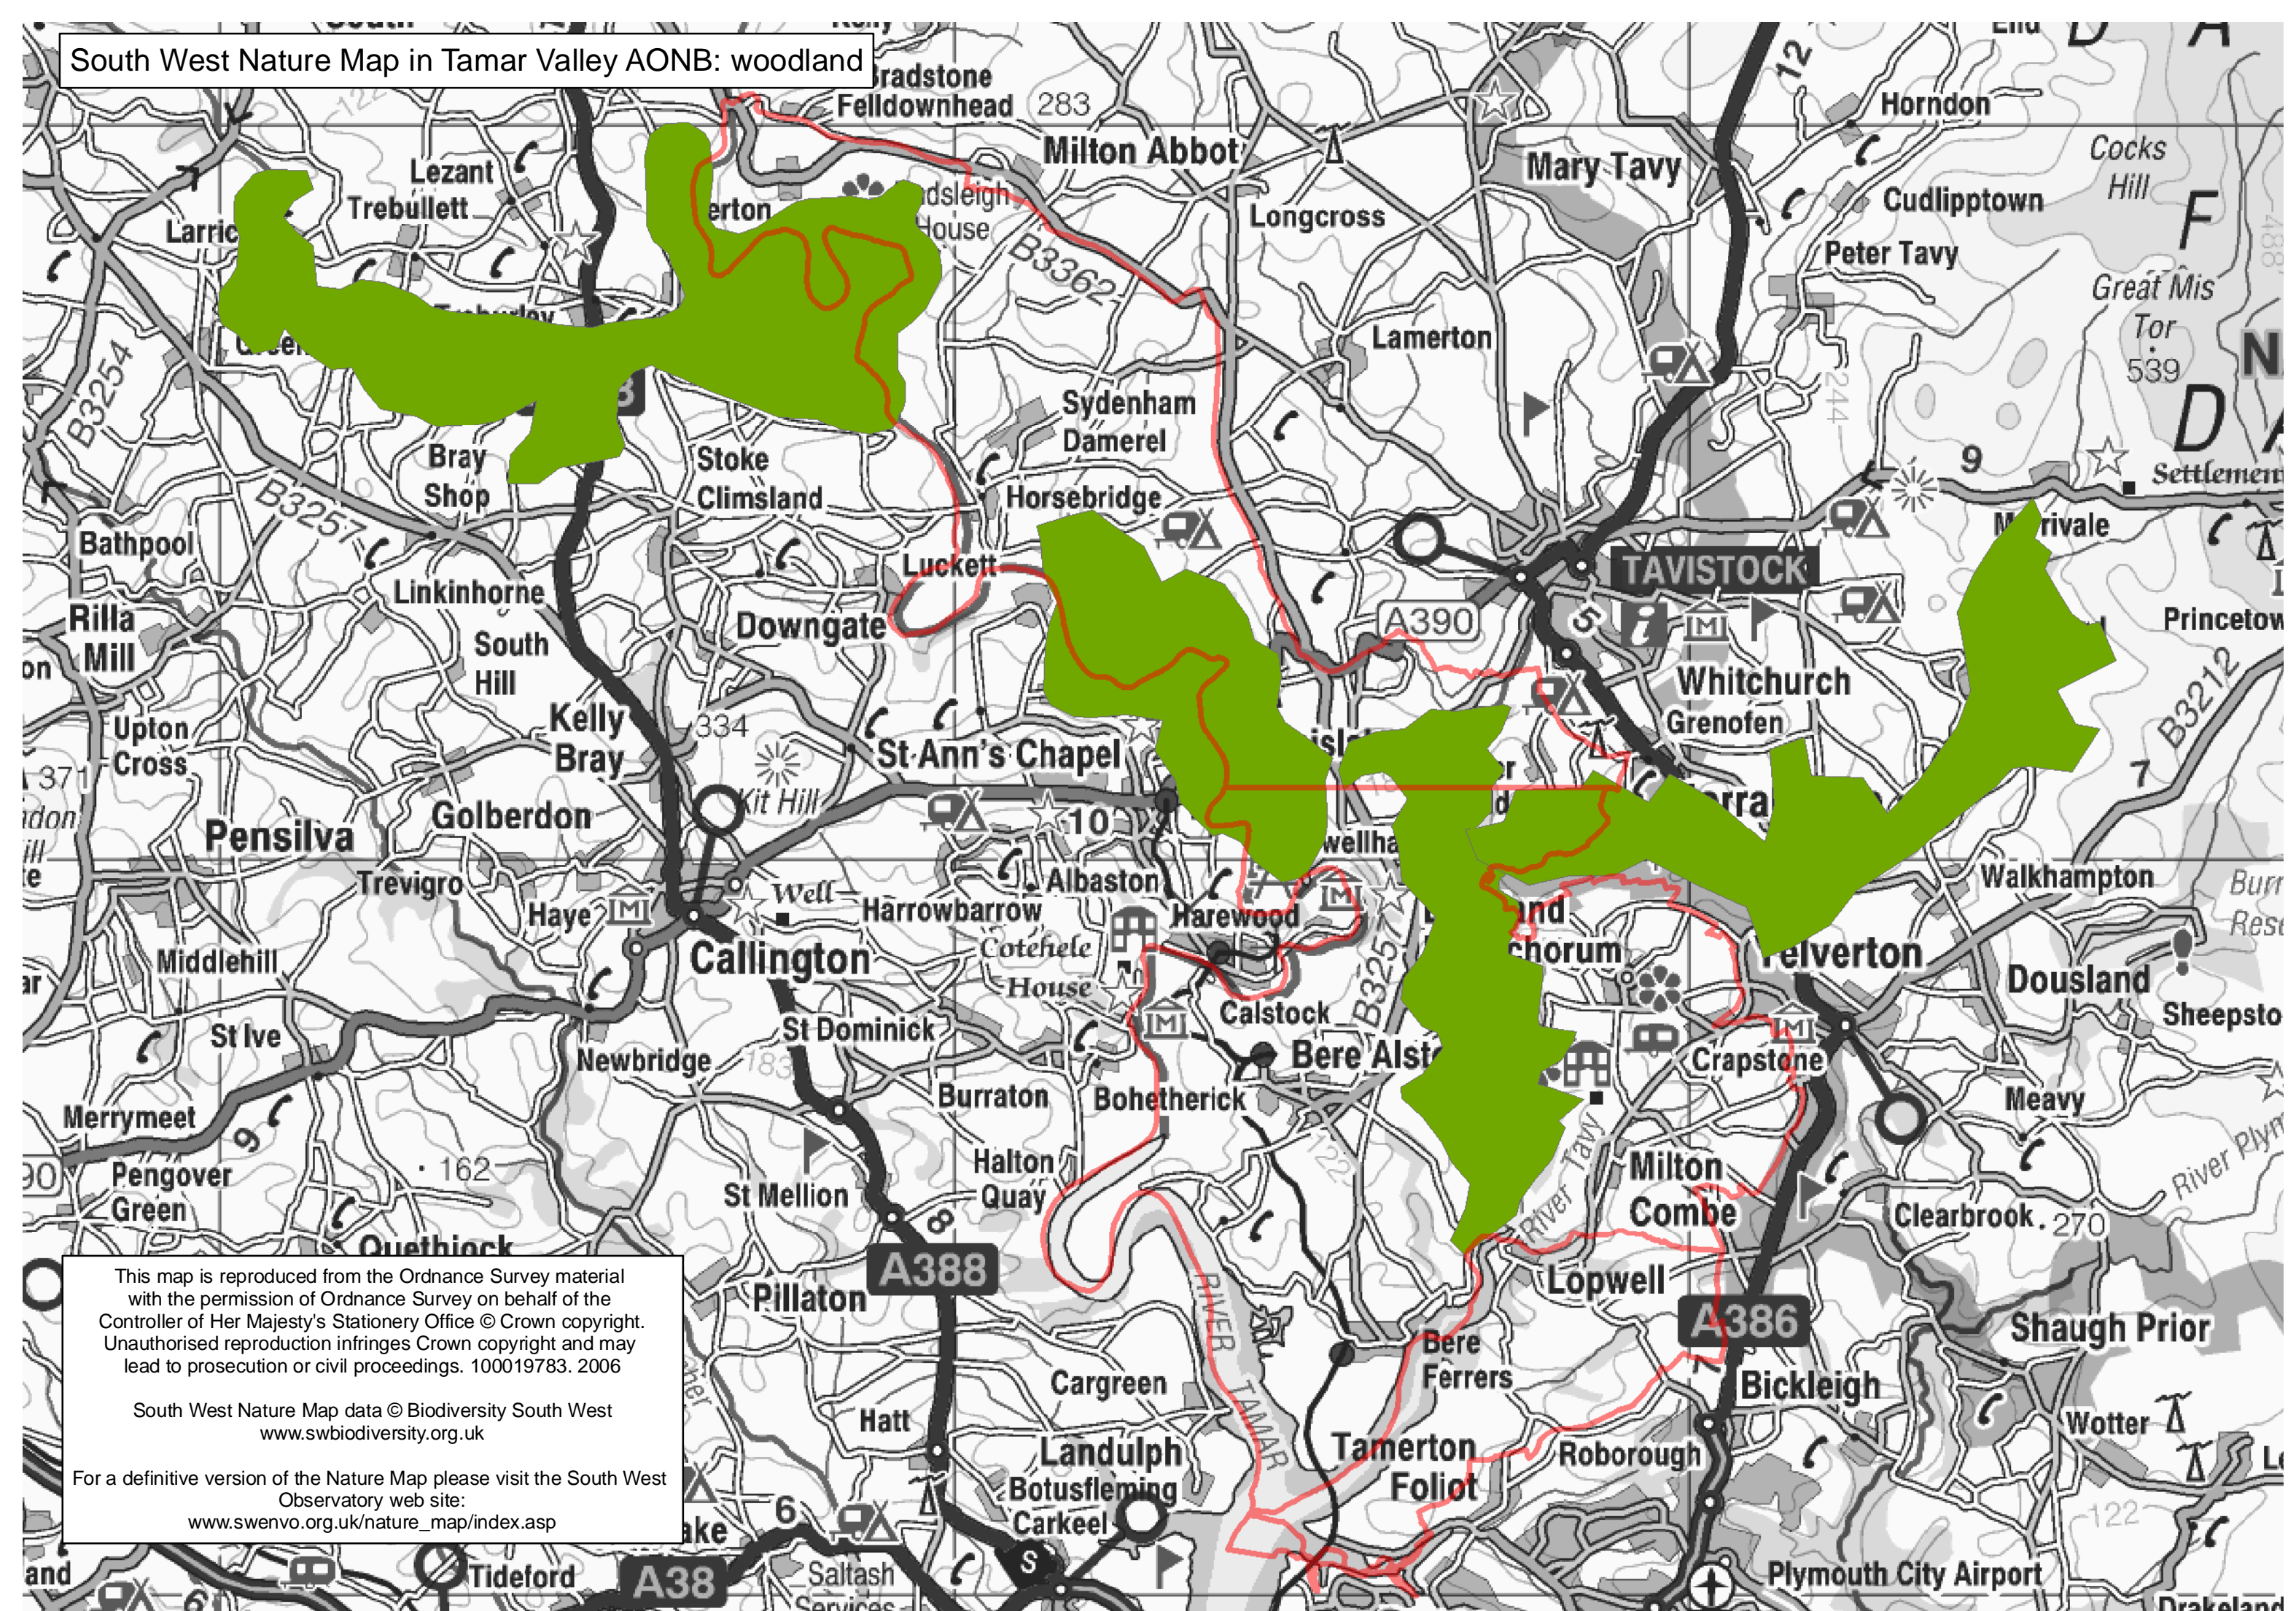

South West Nature Map in Tamar Valley AONB: woodland

This map is reproduced from the Ordnance Survey material with the permission of Ordnance Survey on behalf of the Controller of Her Majesty's Stationery Office © Crown copyright. Unauthorised reproduction infringes Crown copyright and may lead to prosecution or civil proceedings. 100019783. 2006

South West Nature Map data © Biodiversity South West
www.swbiodiversity.org.uk

For a definitive version of the Nature Map please visit the South West Observatory web site:
www.swenvo.org.uk/nature_map/index.asp