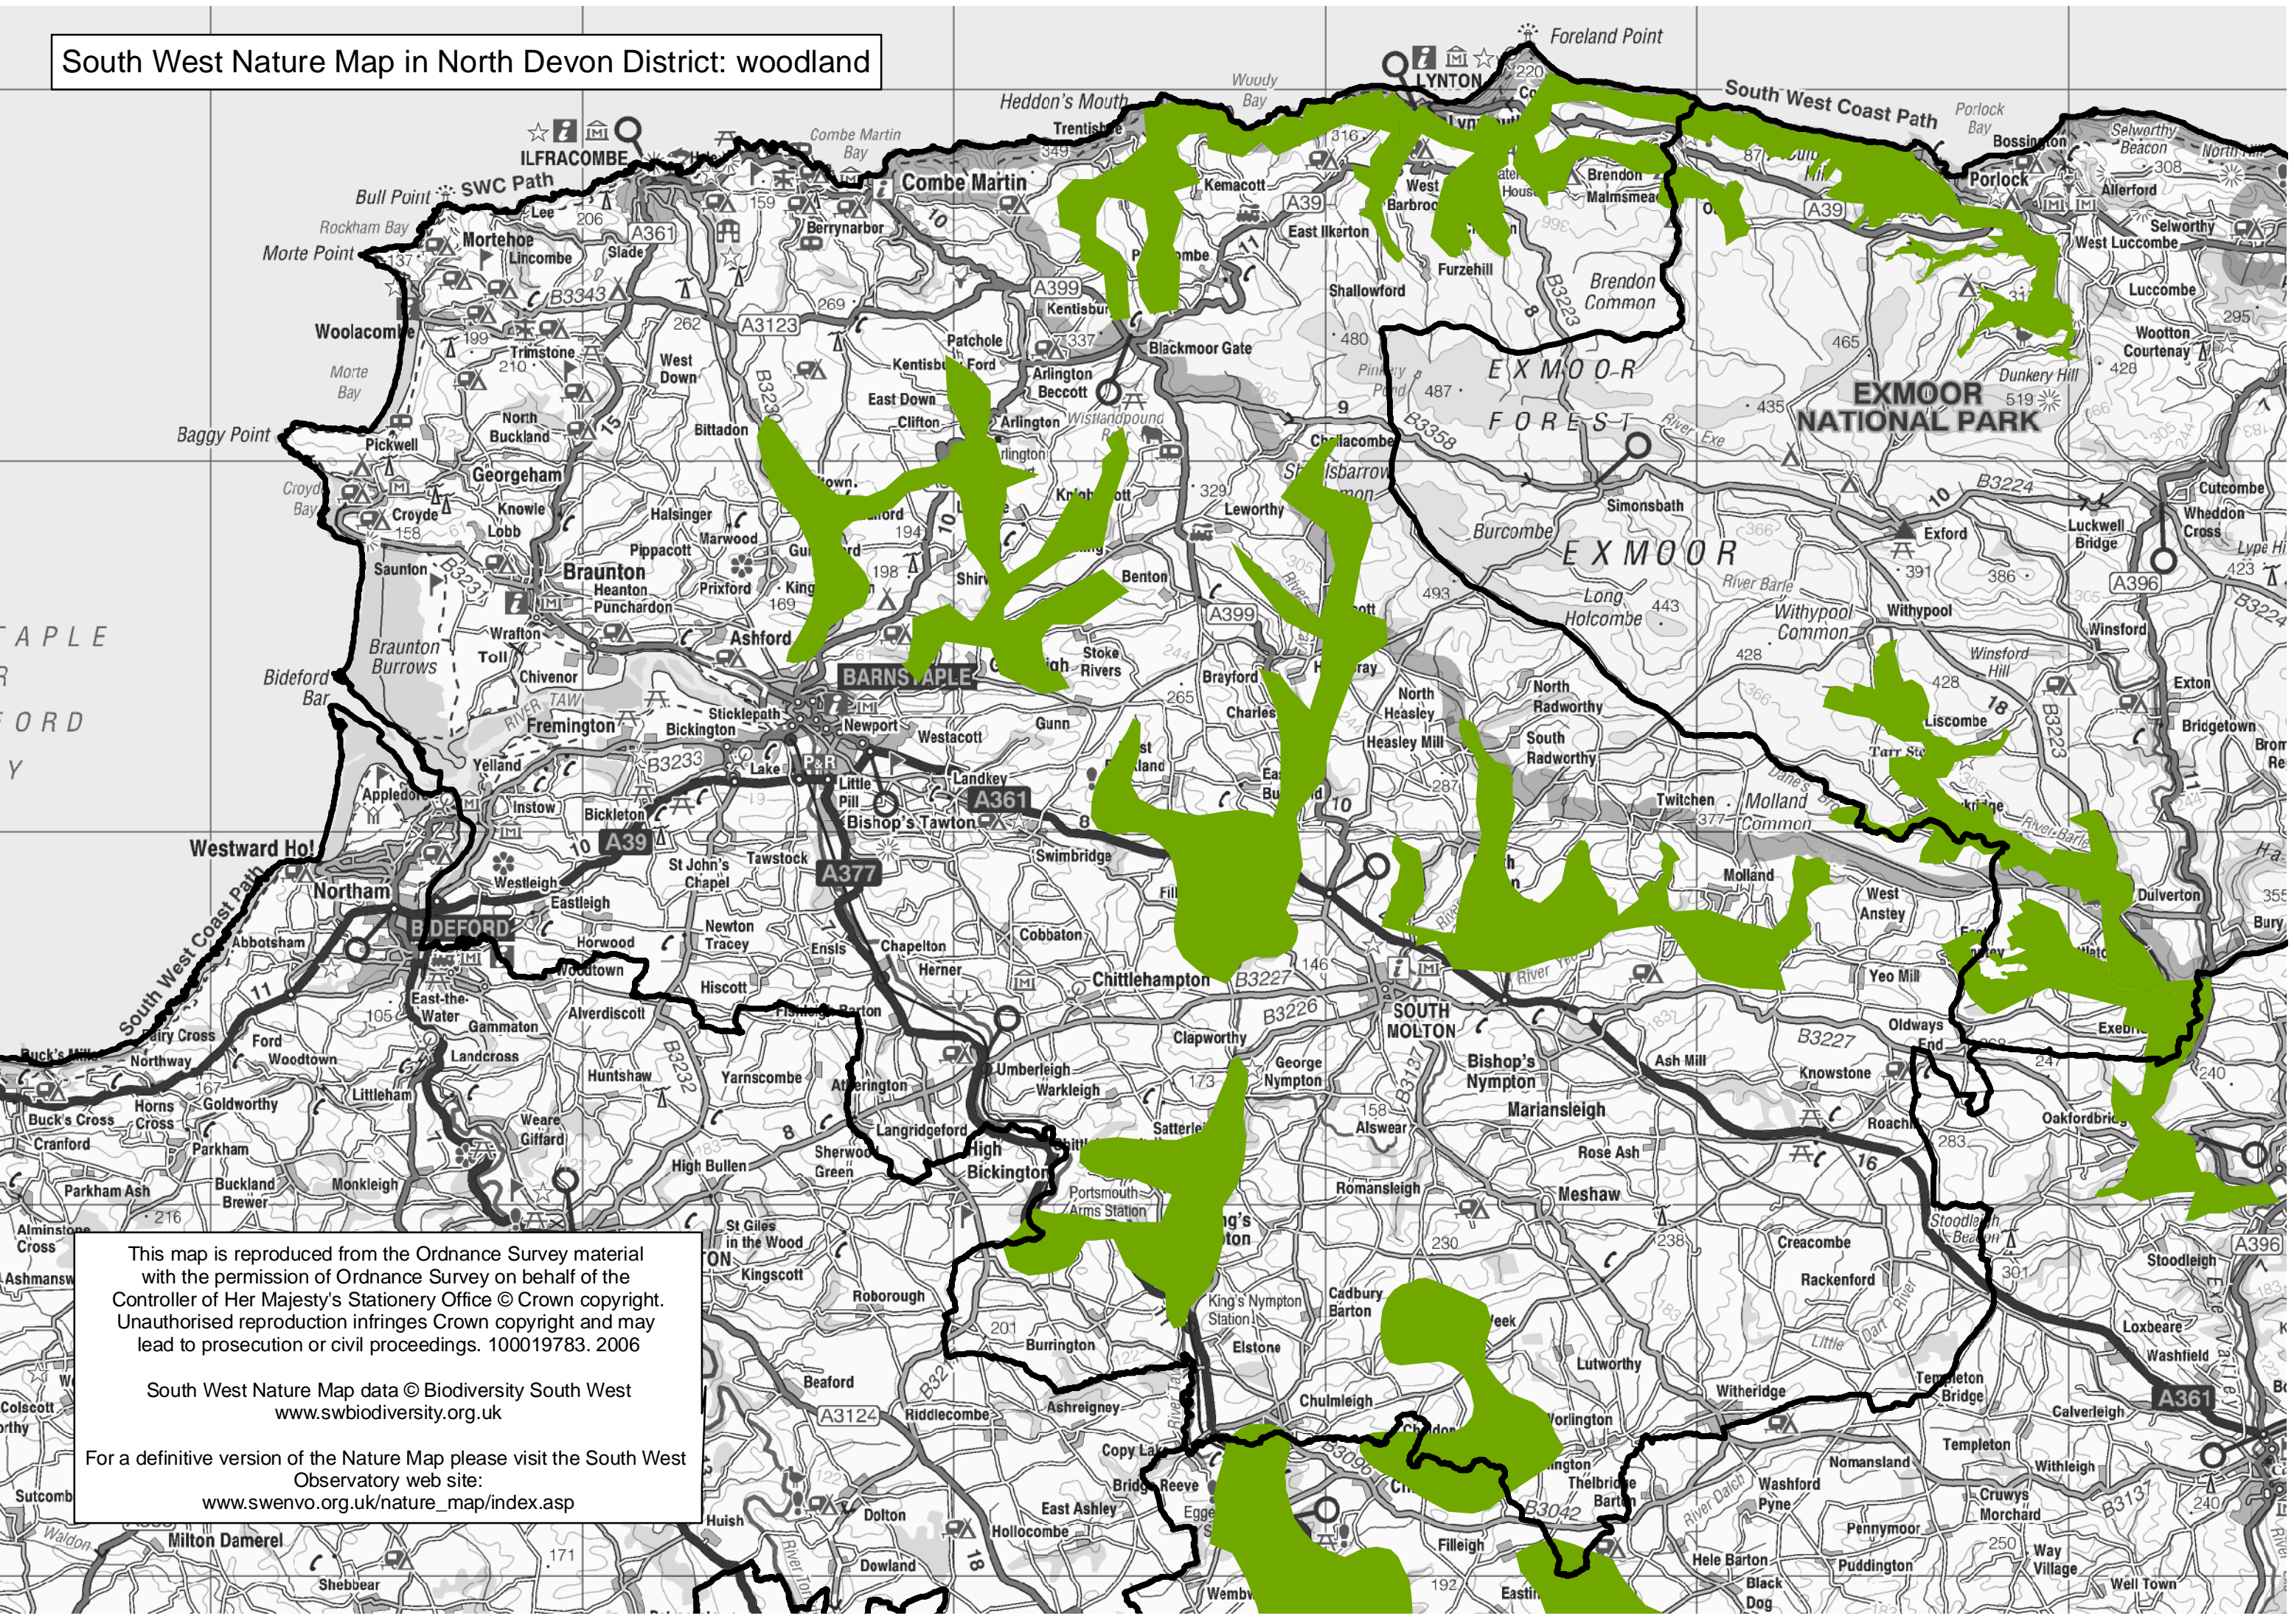

South West Nature Map in North Devon District: woodland

This map is reproduced from the Ordnance Survey material with the permission of Ordnance Survey on behalf of the Controller of Her Majesty's Stationery Office © Crown copyright. Unauthorised reproduction infringes Crown copyright and may lead to prosecution or civil proceedings. 100019783. 2006

South West Nature Map data © Biodiversity South West
www.swbiodiversity.org.uk

For a definitive version of the Nature Map please visit the South West Observatory web site:
www.swenvo.org.uk/nature_map/index.asp