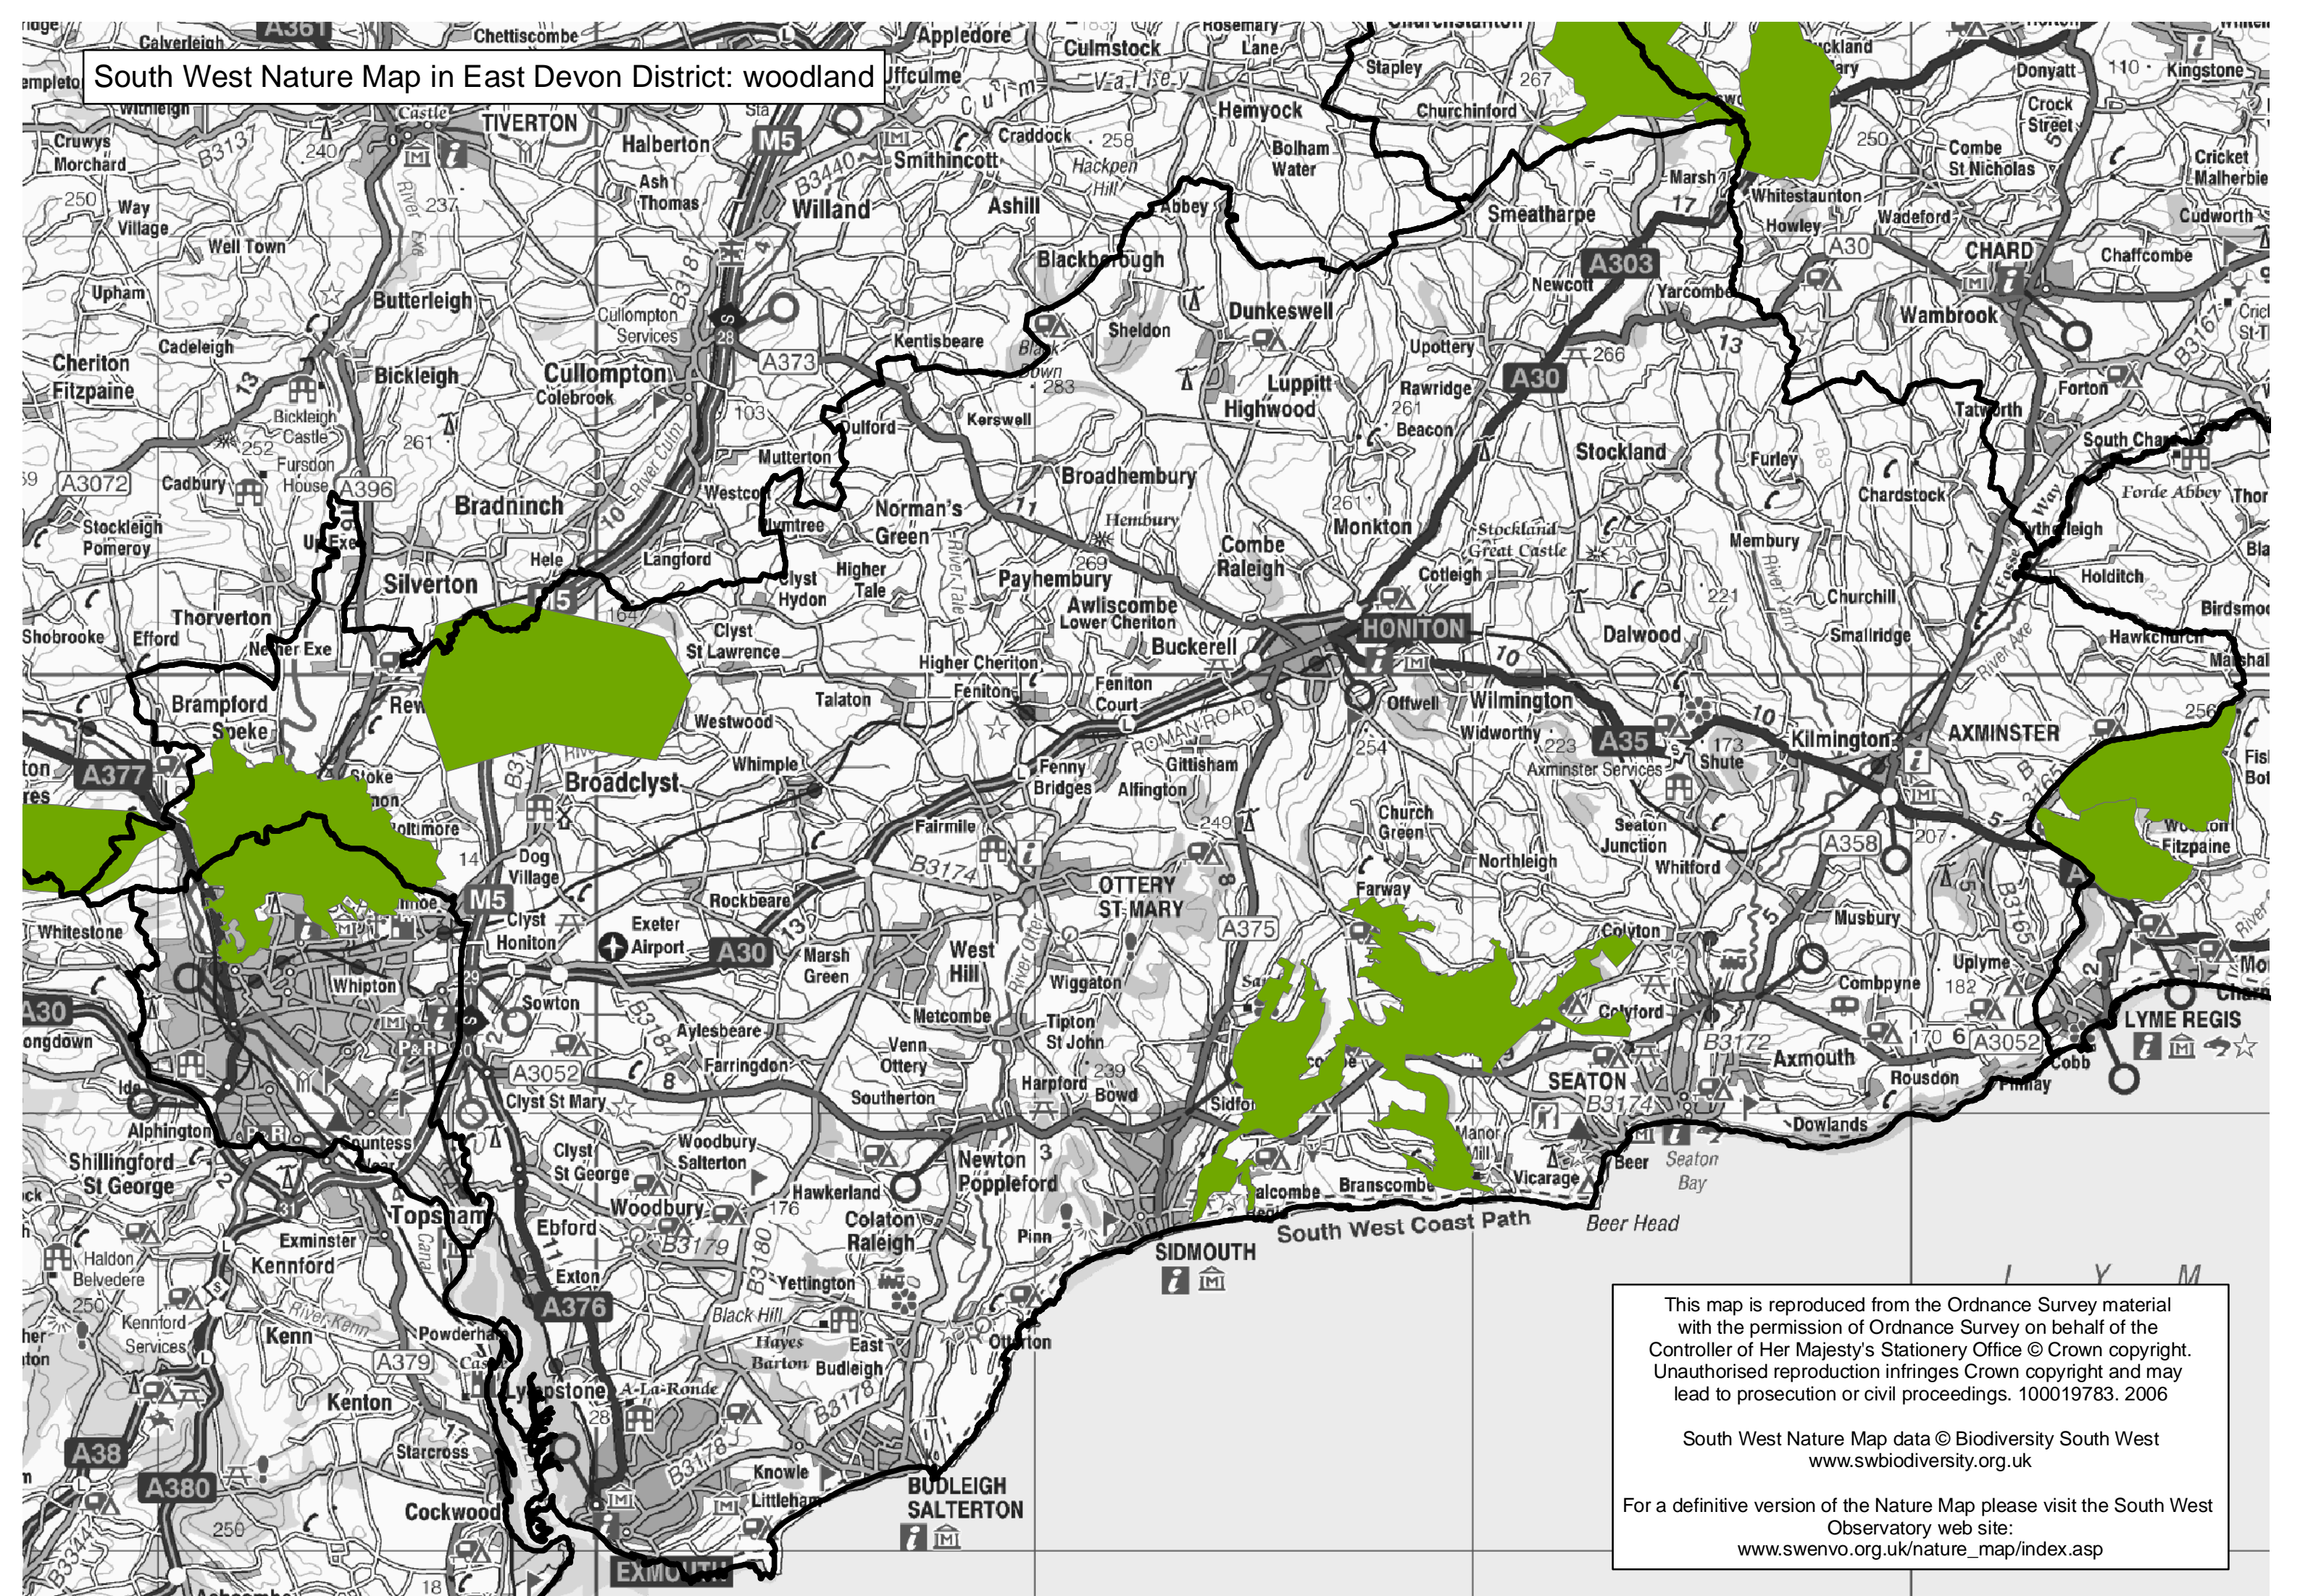

# South West Nature Map in East Devon District: woodland

This map is reproduced from the Ordnance Survey material with the permission of Ordnance Survey on behalf of the Controller of Her Majesty's Stationery Office © Crown copyright. Unauthorised reproduction infringes Crown copyright and may lead to prosecution or civil proceedings. 100019783. 2006

South West Nature Map data © Biodiversity South West  
[www.swbiodiversity.org.uk](http://www.swbiodiversity.org.uk)

For a definitive version of the Nature Map please visit the South West Observatory web site:  
[www.swenvo.org.uk/nature\\_map/index.asp](http://www.swenvo.org.uk/nature_map/index.asp)