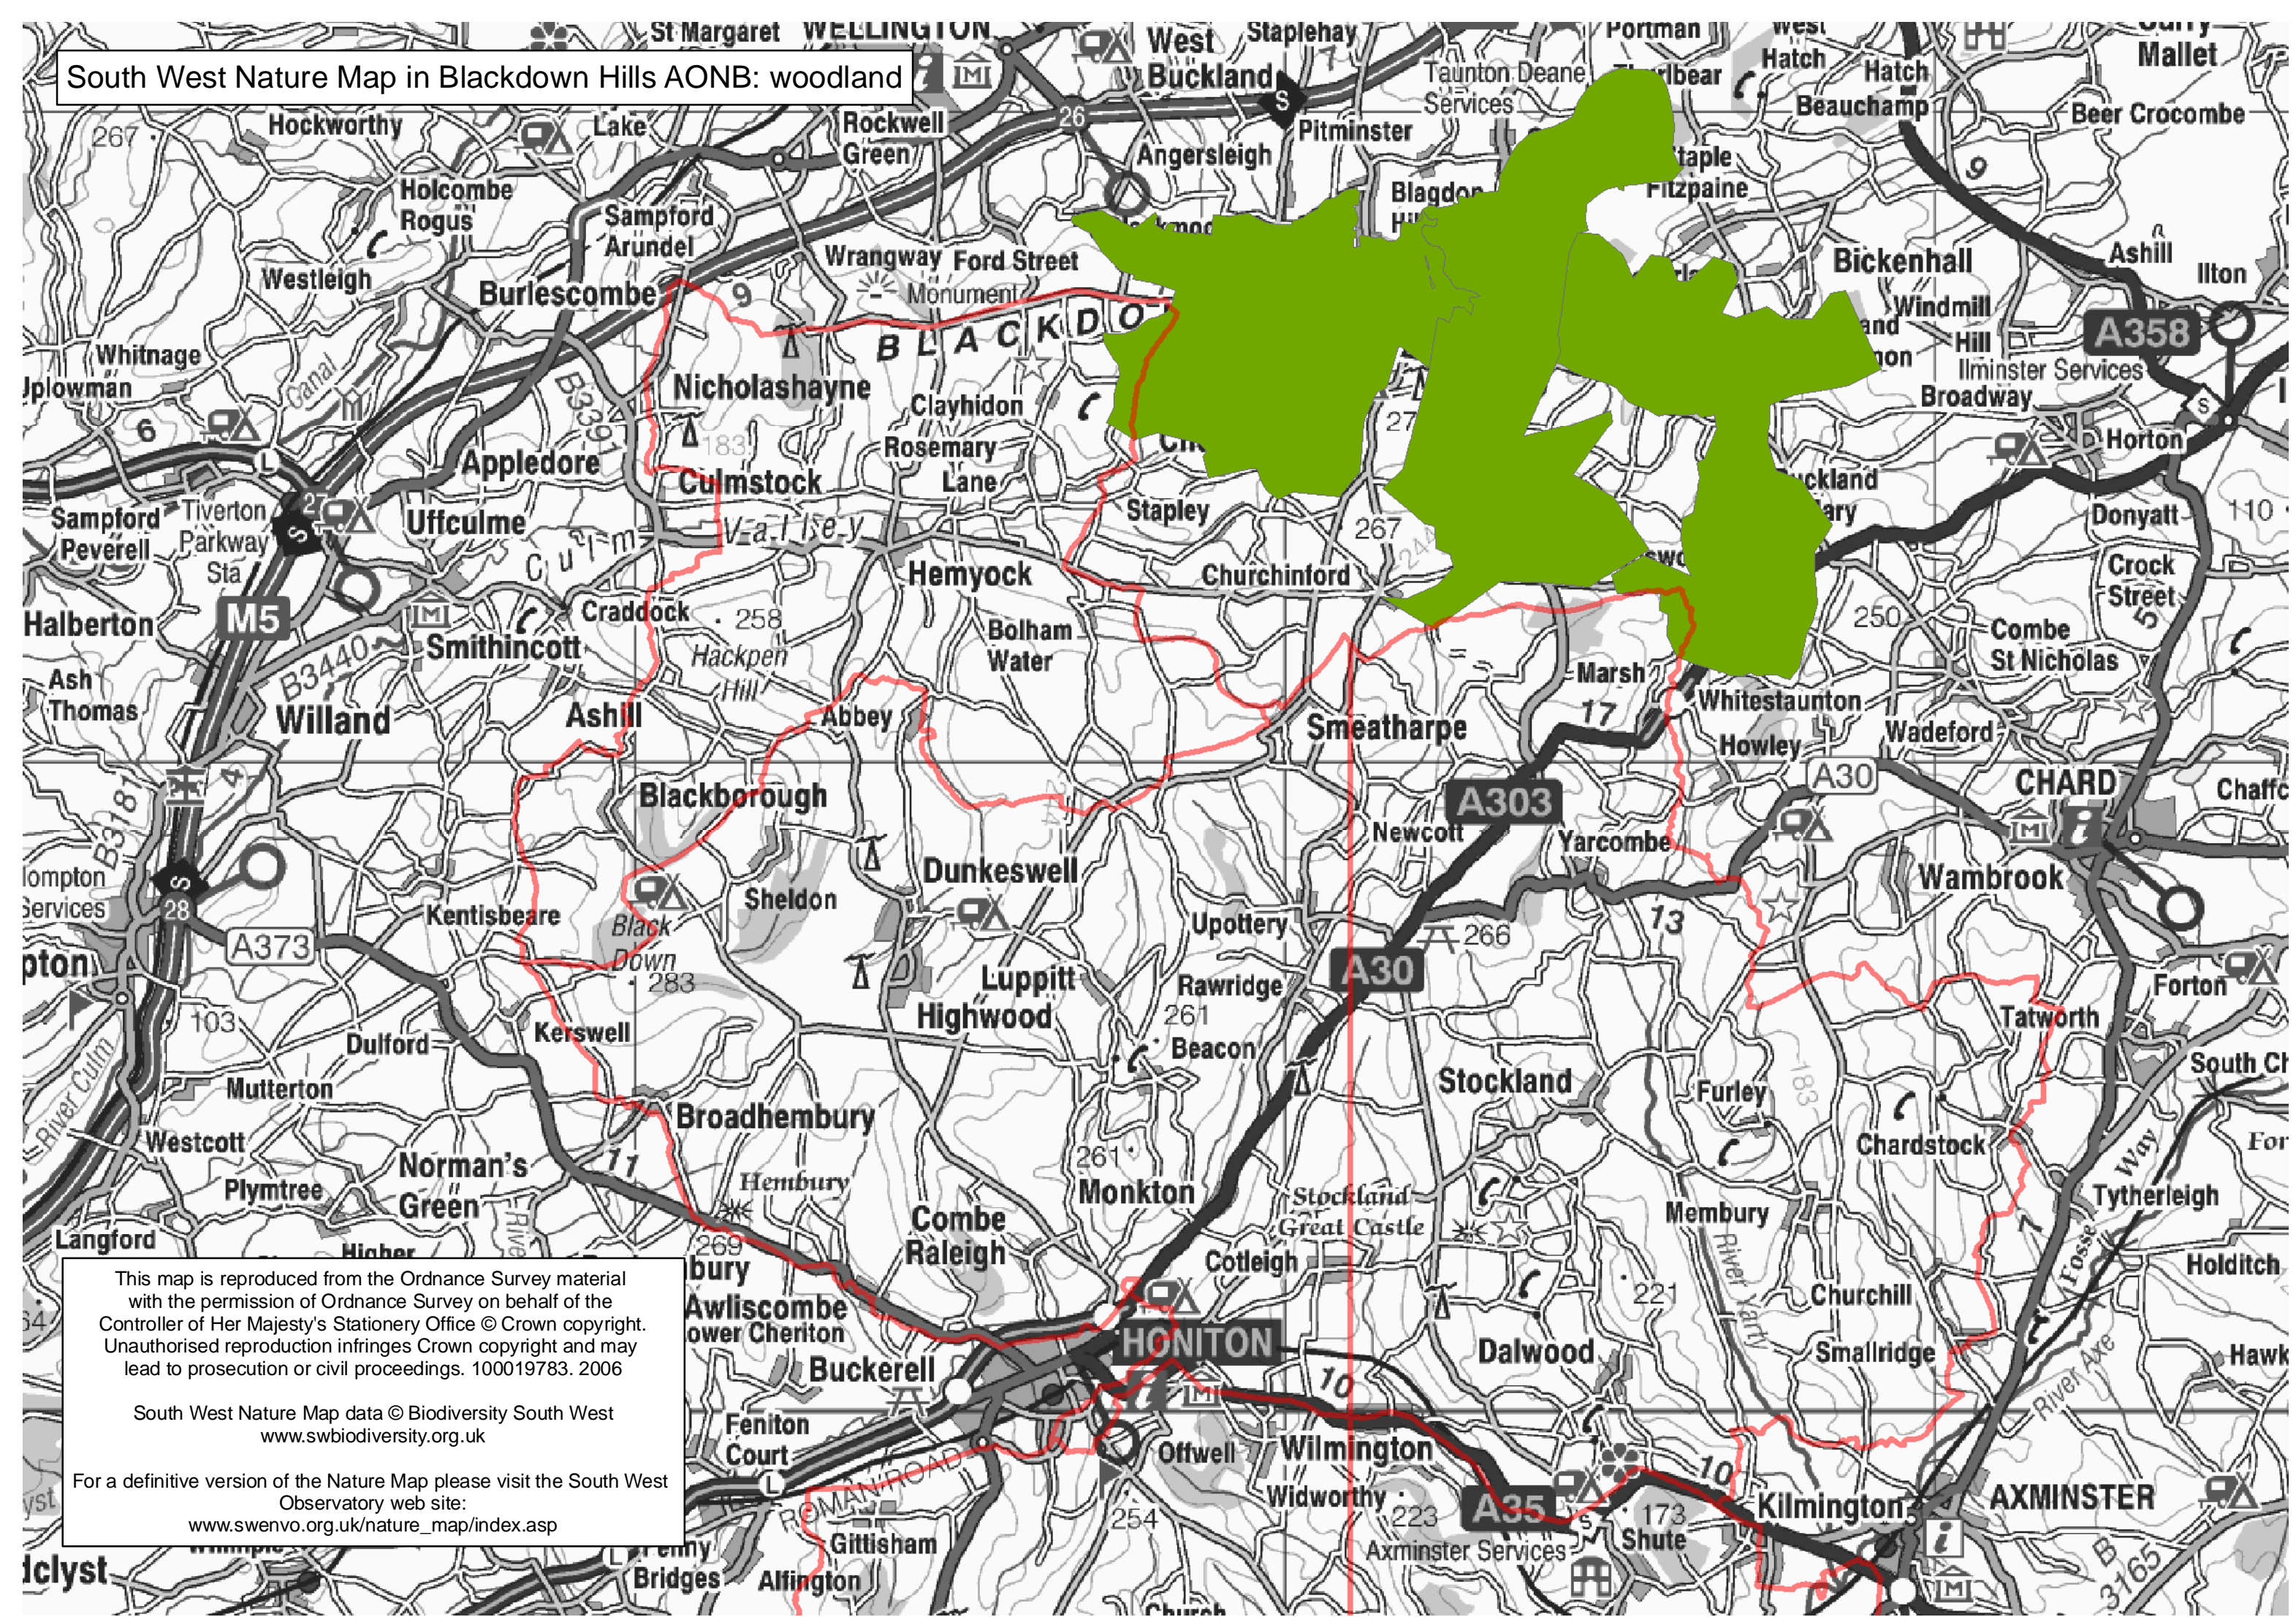

South West Nature Map in Blackdown Hills AONB: woodland

This map is reproduced from the Ordnance Survey material with the permission of Ordnance Survey on behalf of the Controller of Her Majesty's Stationery Office © Crown copyright. Unauthorised reproduction infringes Crown copyright and may lead to prosecution or civil proceedings. 100019783. 2006

South West Nature Map data © Biodiversity South West
www.swbiodiversity.org.uk

For a definitive version of the Nature Map please visit the South West Observatory web site:
www.swenvo.org.uk/nature_map/index.asp