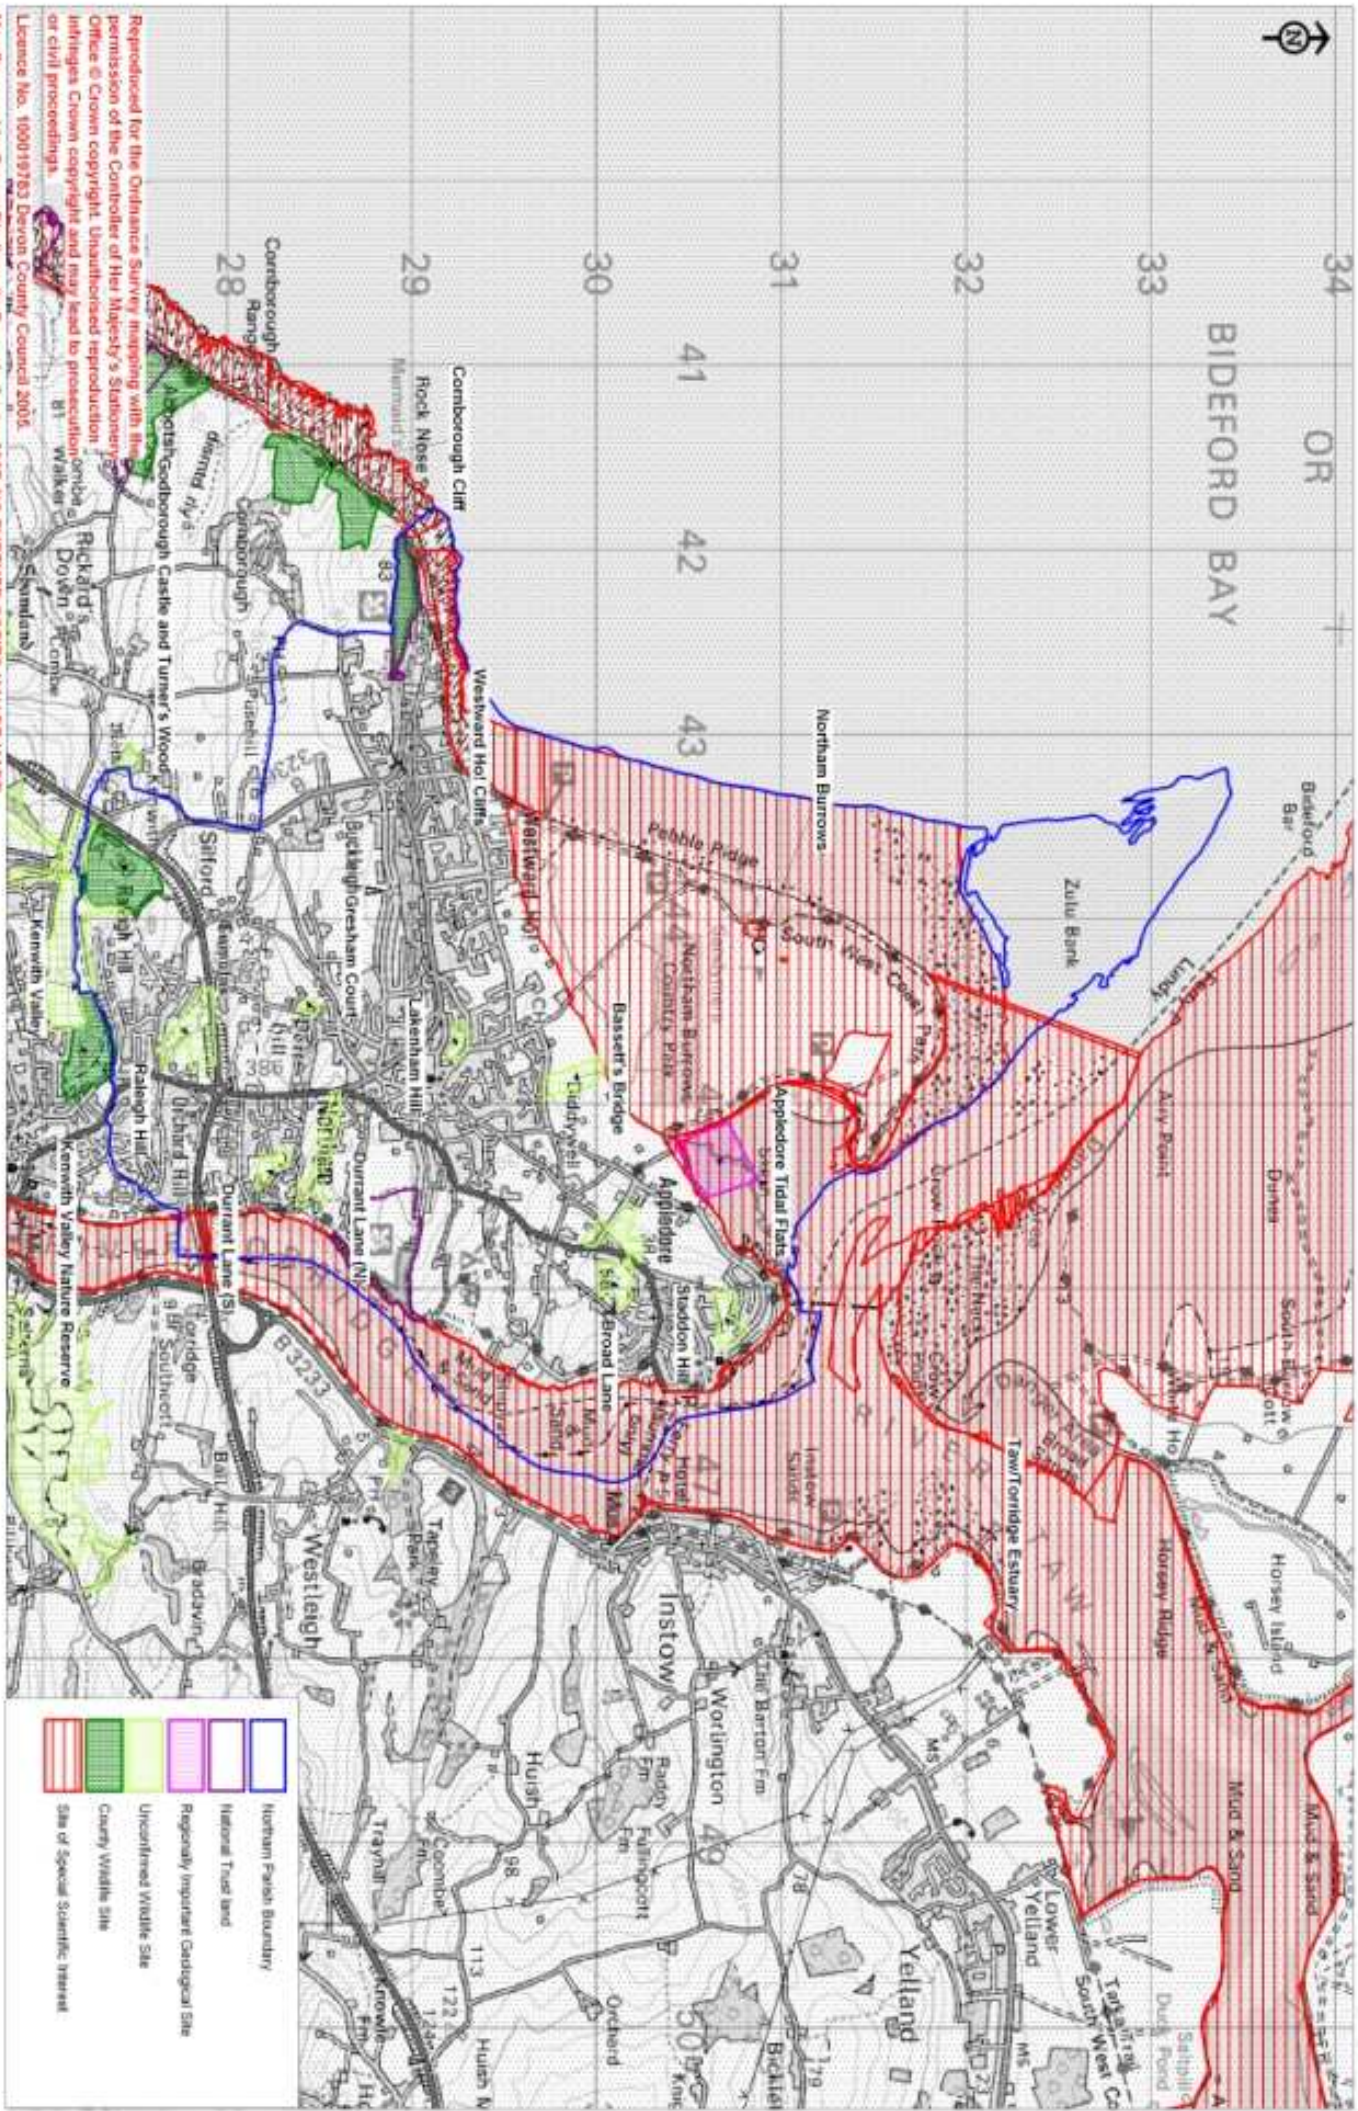

Wildlife Sites within Northam Parish

Reproduced for the Ordnance Survey mapping with the permission of the Controller of Her Majesty's Stationery Office © Crown copyright. Unauthorised reproduction infringes Crown copyright and may lead to prosecution or civil proceedings.

Map Prepared by Devon Biodiversity Records Centre 2007. NO FURTHER COPIES MAY BE MADE.