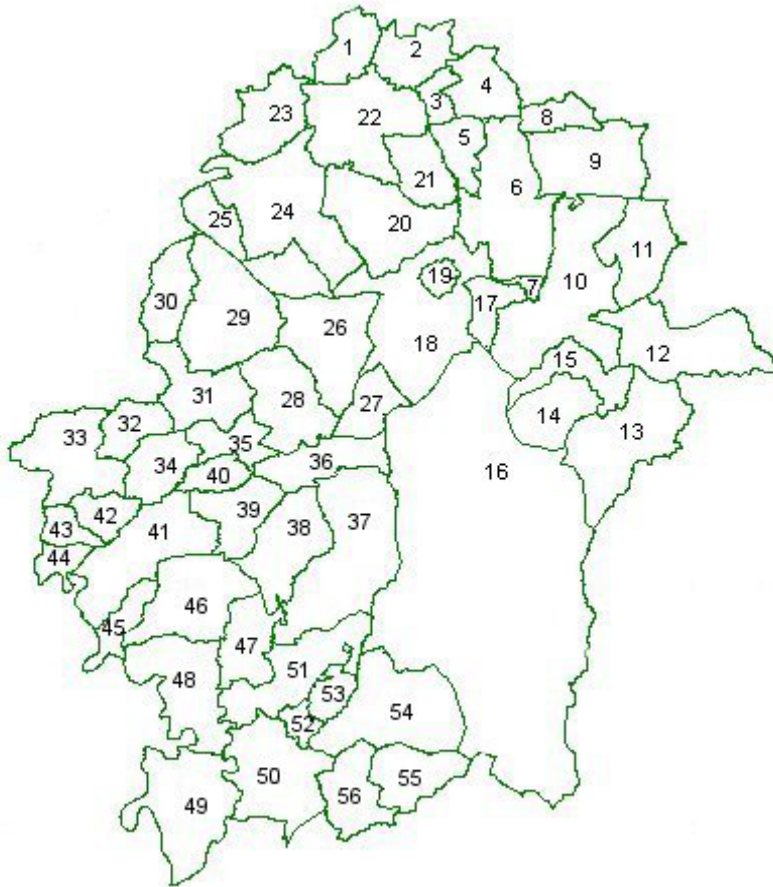

West Devon – Affordable Housing – 31/3/07

© Crown copyright. All rights reserved. 100019783 2007

Number	Parish	Total Social Housing
	Totals	1964
1	Meeth	4
2	Iddesleigh	2
3	Monkeokehampton	0
4	Broadwoodkelly	3
5	Exbourne	4
6	Sampford Courtney	8
7	Sticklepath	3
8	Bondleigh	1
9	North Tawton	83
10	South Tawton	55
11	Spreyton	9
12	Drewsteignton	26
13	Chagford	71
14	Gidleigh	0
15	Throwleigh	5
16	Dartmoor Forest	74
17	Belstone	3

18	Okehampton Hamlets	13
19	Okehampton	361
20	Inwardleigh	0
21	Jacobstowe	0
22	Hatherleigh	66
23	Highampton	1
24	Northlew	3
25	Beaworthy	0
26	Sourton	6
27	Common to Bridestow and Sourton	0
28	Bridestowe	6
29	Bratton Clovelly	3
30	Germansweek	0
31	Thrushelton	0
32	Stowford	0
33	Lifton	51
34	Marystowe	0
35	Lewtrenchard	4
36	Lydford	1
37	Peter Tavy	3
38	Mary Tavy	34
39	Brentor	5
40	Coryton	0
41	Milton Abbot	12
42	Kelly	1
43	Bradstone	0
44	Dunterton	0
45	Sydenham Damerel	0
46	Lamerton	40
47	Tavistock	563
48	Gulworthy	0
49	Bere Ferrers	155
50	Buckland Monachorum	98
51	Whitchurch	8
53	Horrabridge	161
53	Sampford Spinney	7
54	Walkhampton	8
55	Sheepstor	0
56	Meavy	3
	Totals	1964