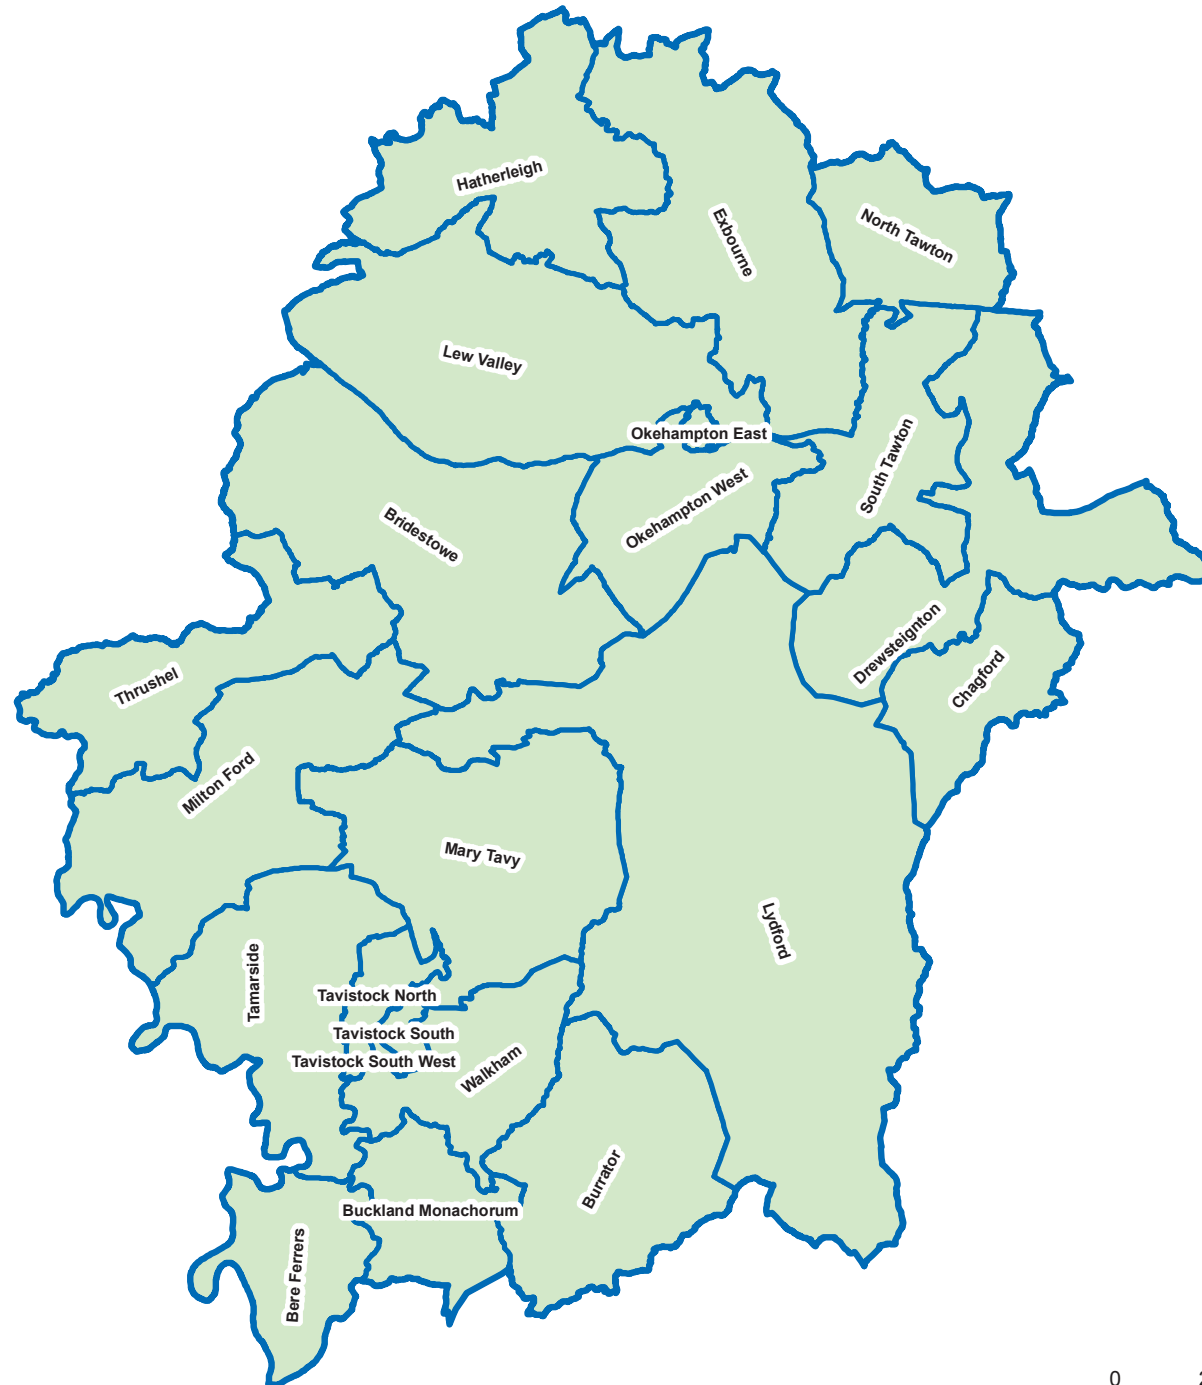

West Devon Wards

Legend

 Ward Boundaries (2001)

Strategic Intelligence
statistics@devon.gov.uk

This map is reproduced from Ordnance Survey material with the permission of Ordnance Survey on behalf of the Controller of Her Majesty's Stationery Office © Crown copyright. Unauthorised reproduction infringes Crown copyright and may lead to prosecution or civil proceedings. 100019783. 2007