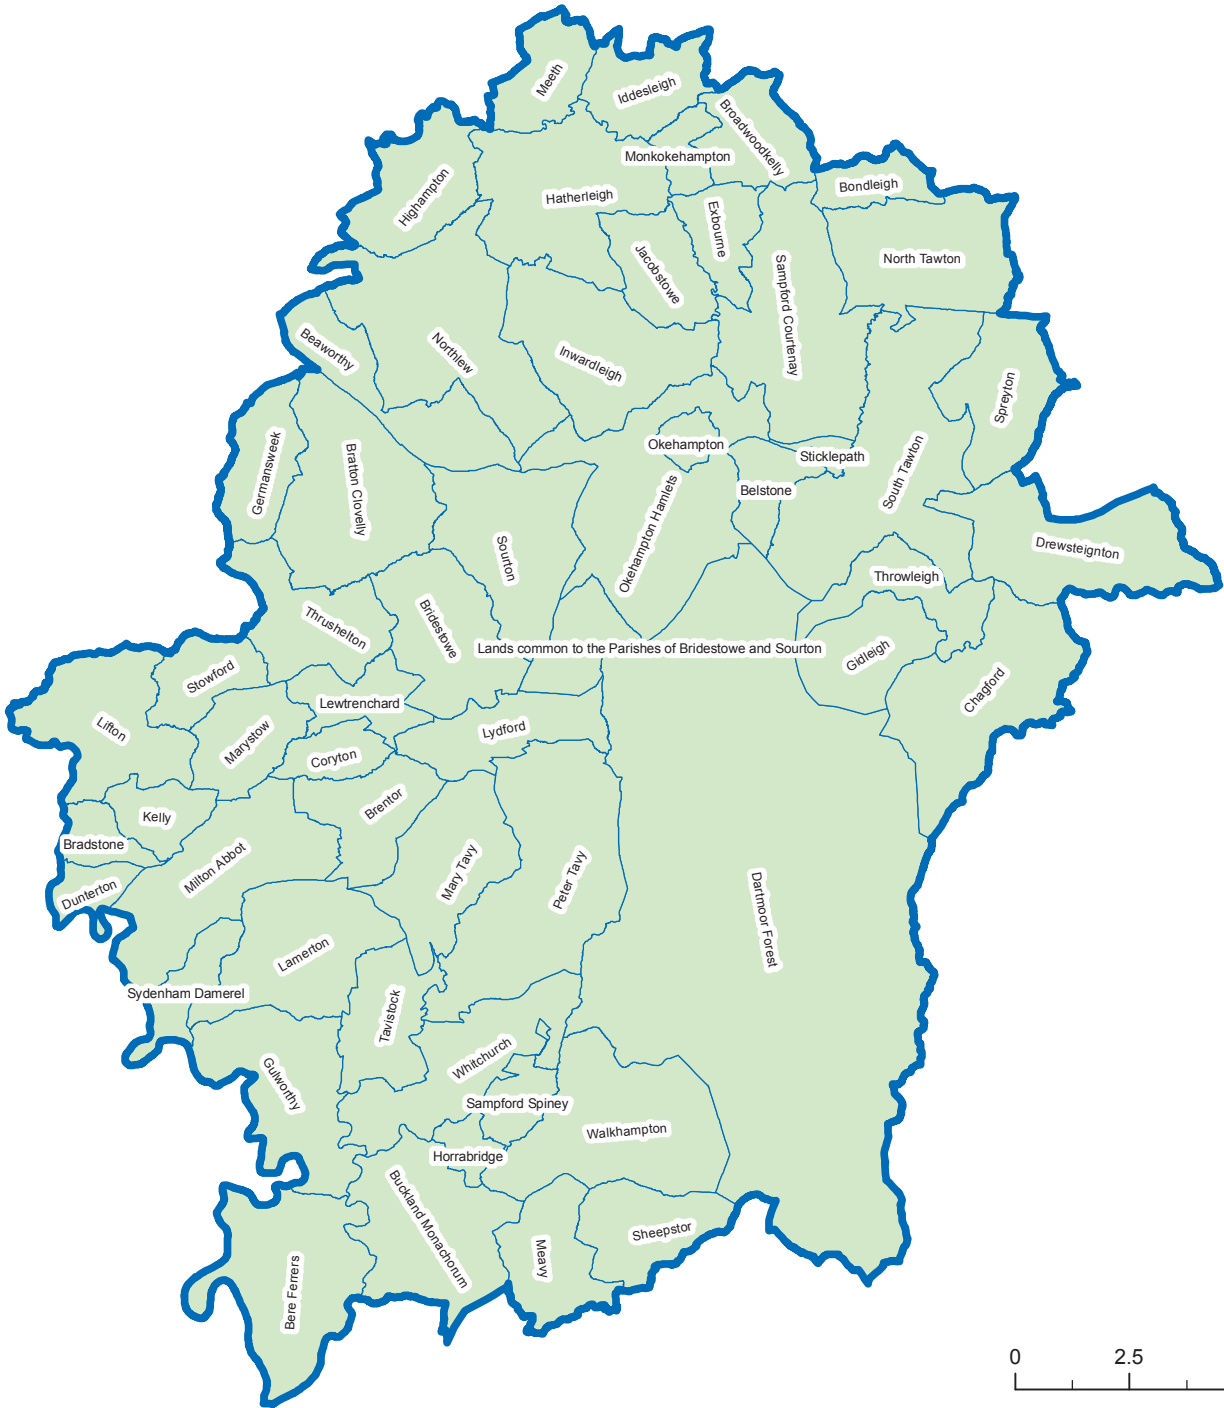

West Devon Parishes

Legend

Parish Boundaries

Strategic Intelligence
statistics@devon.gov.uk