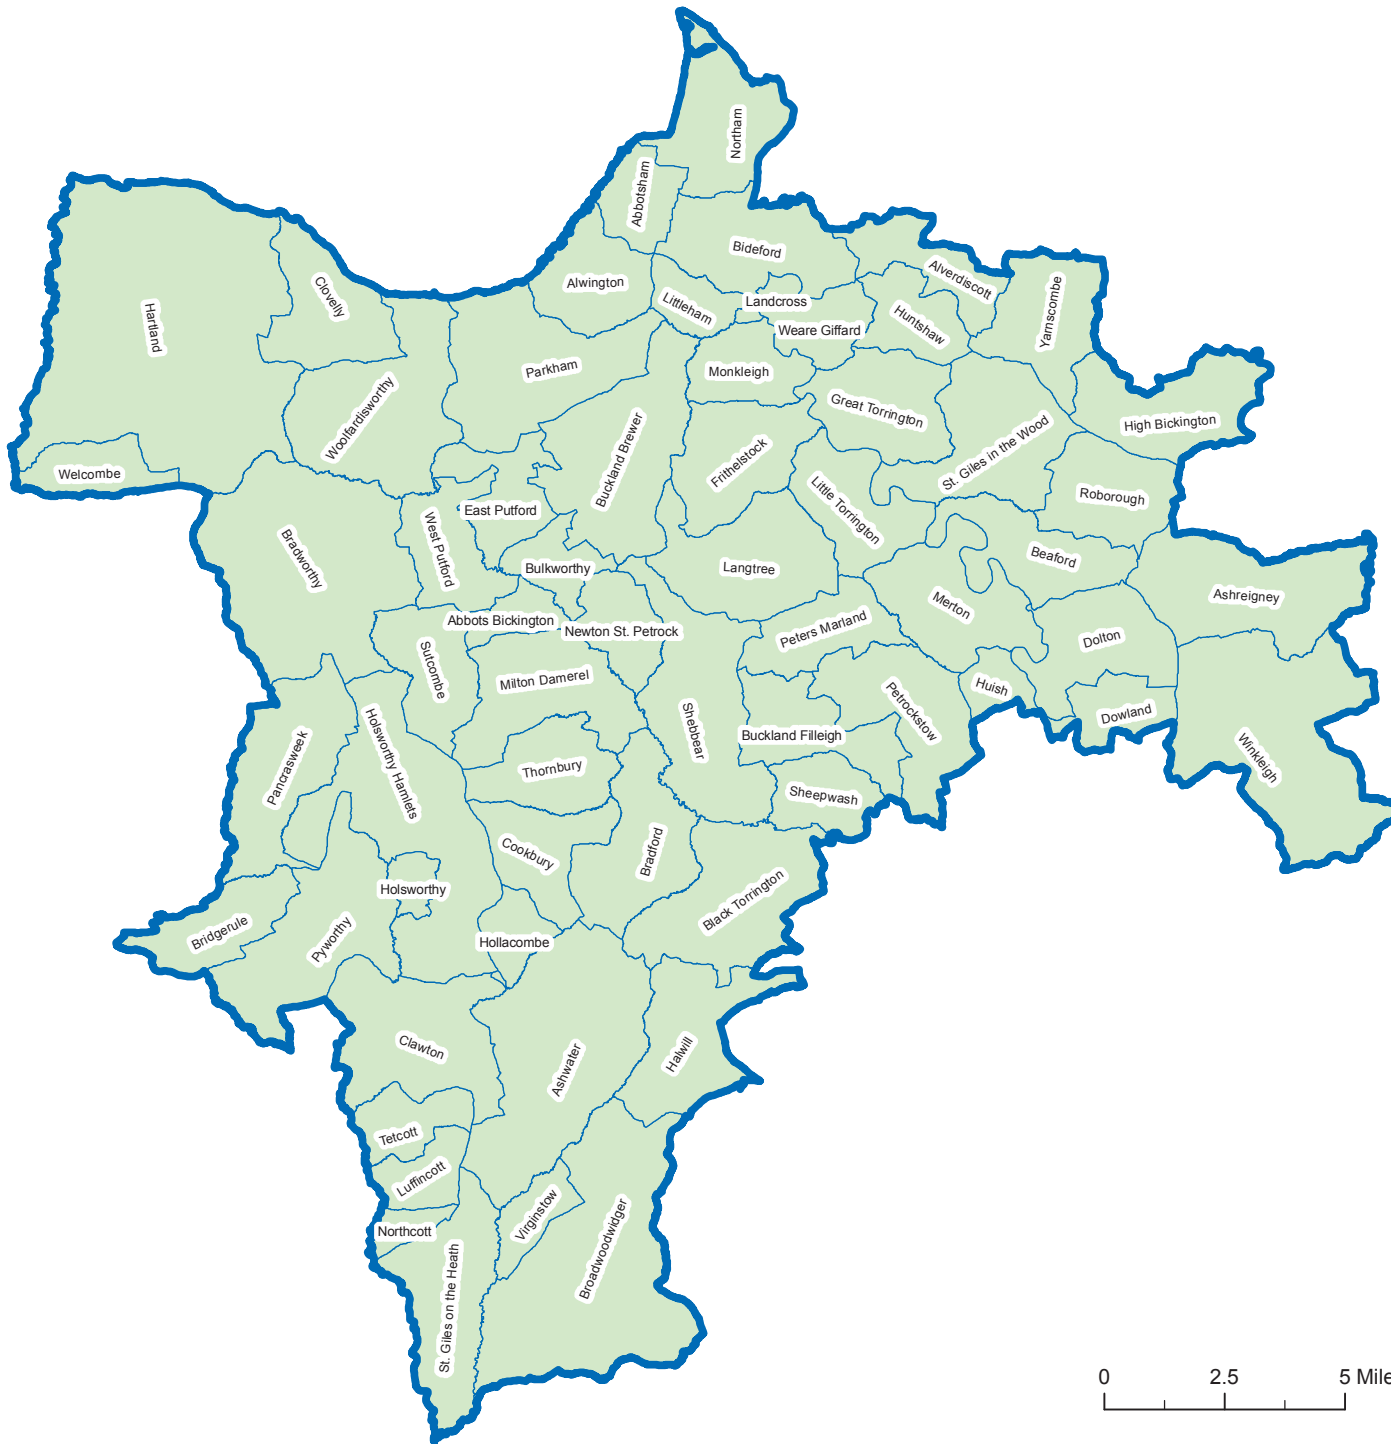

Torrige Parishes

Legend

 Parish Boundaries

Strategic Intelligence
statistics@devon.gov.uk

This map is reproduced from Ordnance Survey material with the permission of Ordnance Survey on behalf of the Controller of Her Majesty's Stationery Office © Crown copyright. Unauthorised reproduction infringes Crown copyright and may lead to prosecution or civil proceedings. 100019783. 2007