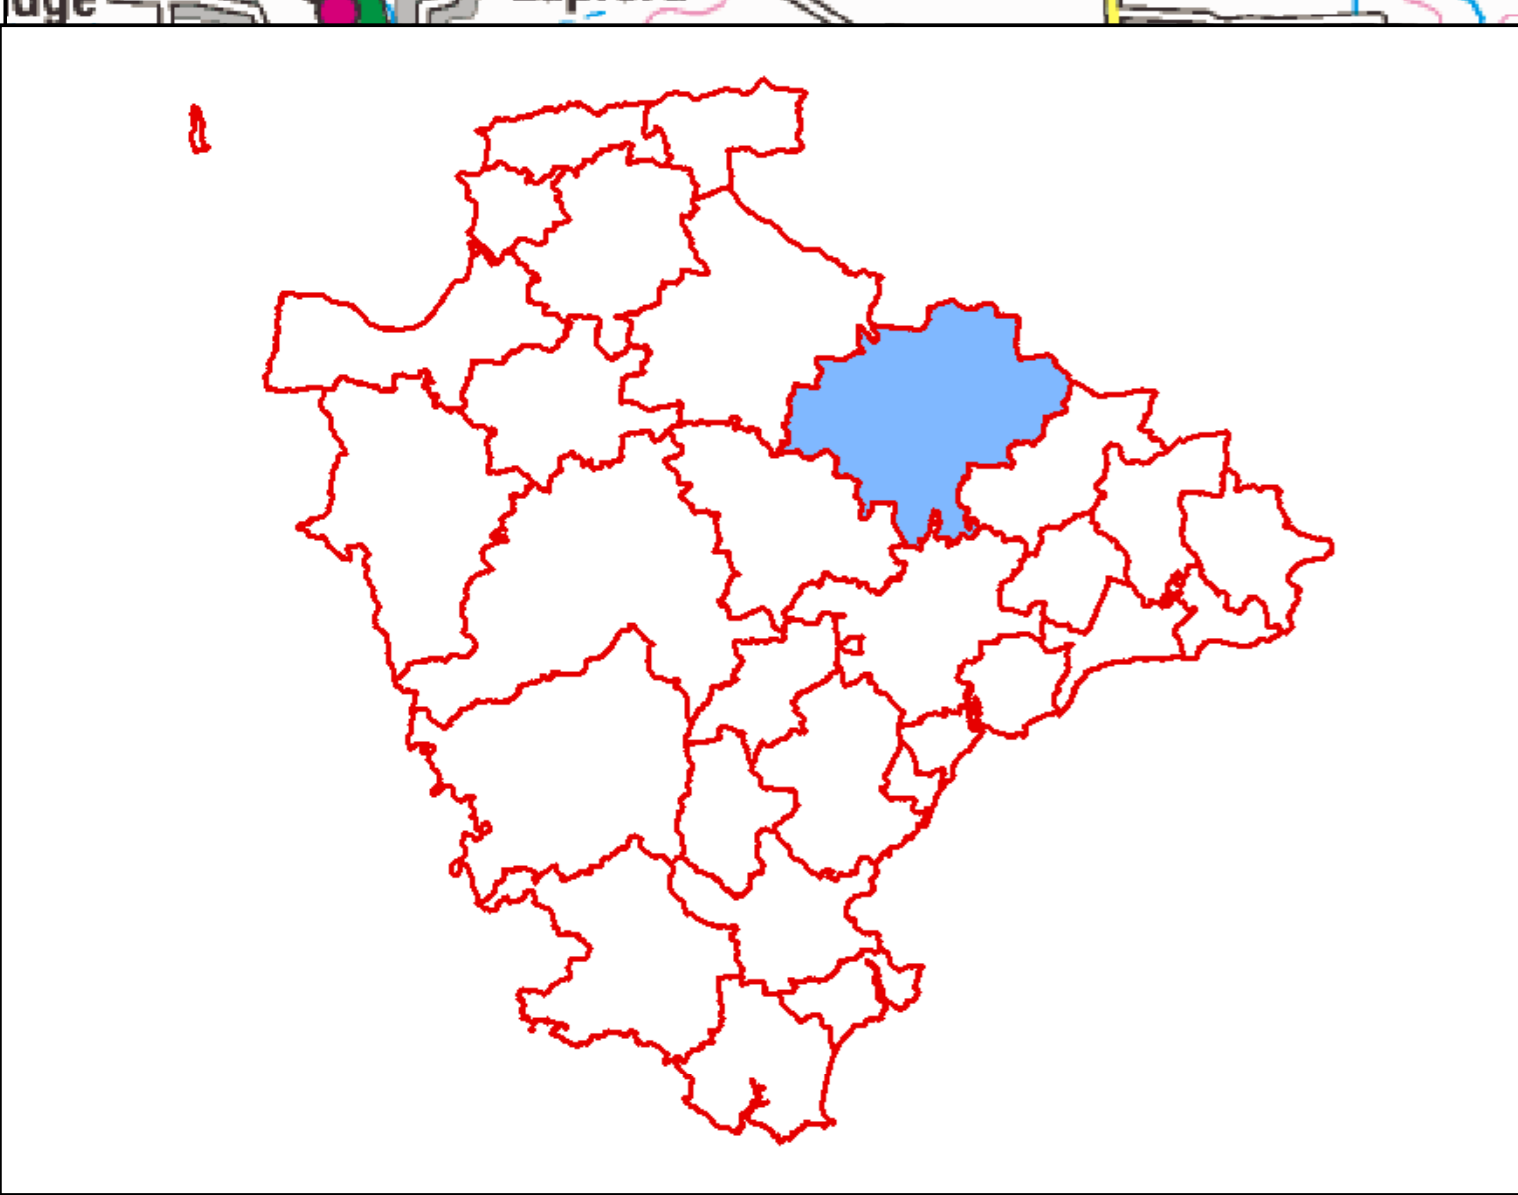

Tiverton

Strategic Intelligence
statistics@devon.gov.uk

This map is reproduced from Ordnance Survey material with the permission of Ordnance Survey on behalf of the Controller of Her Majesty's Stationery Office © Crown copyright. Unauthorised reproduction infringes Crown copyright and may lead to prosecution or civil proceedings. 100019783. 2008