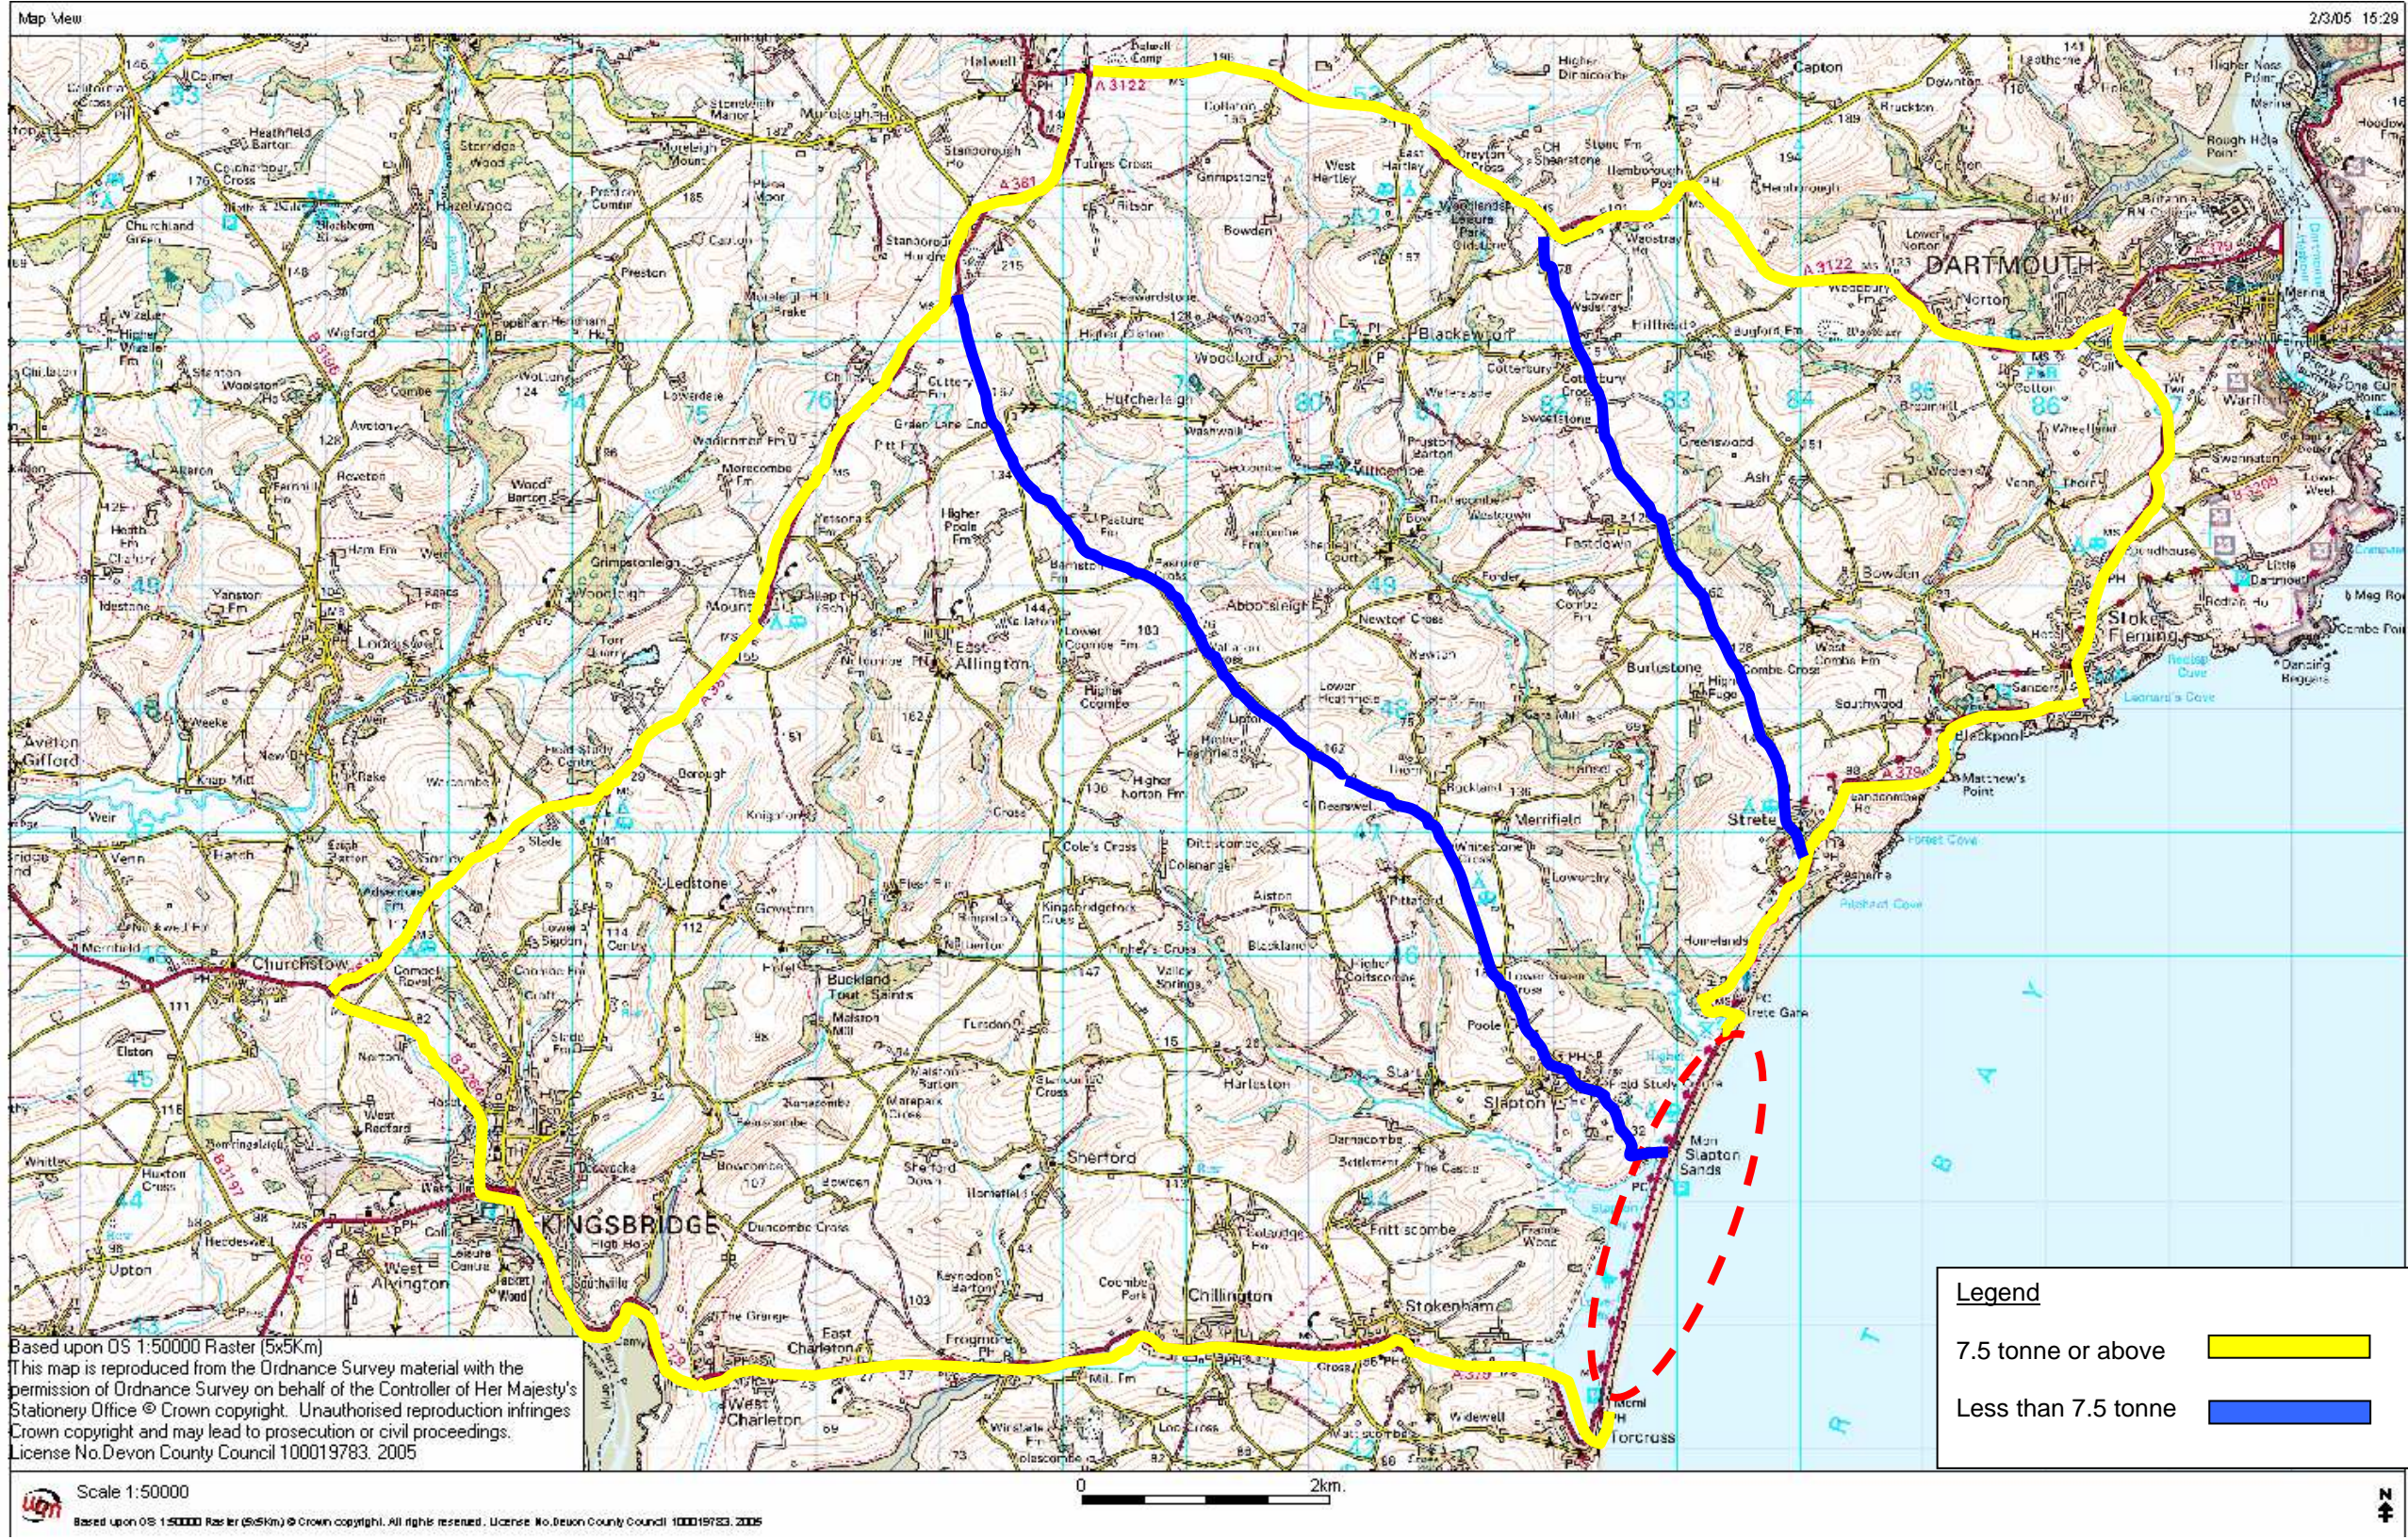

Diversion Routes

A379 Slapton Line Closure

A379 SLAPTON LINE  
 DIVERSION ROUTES

Edward Chorlton  
 County Environment Director