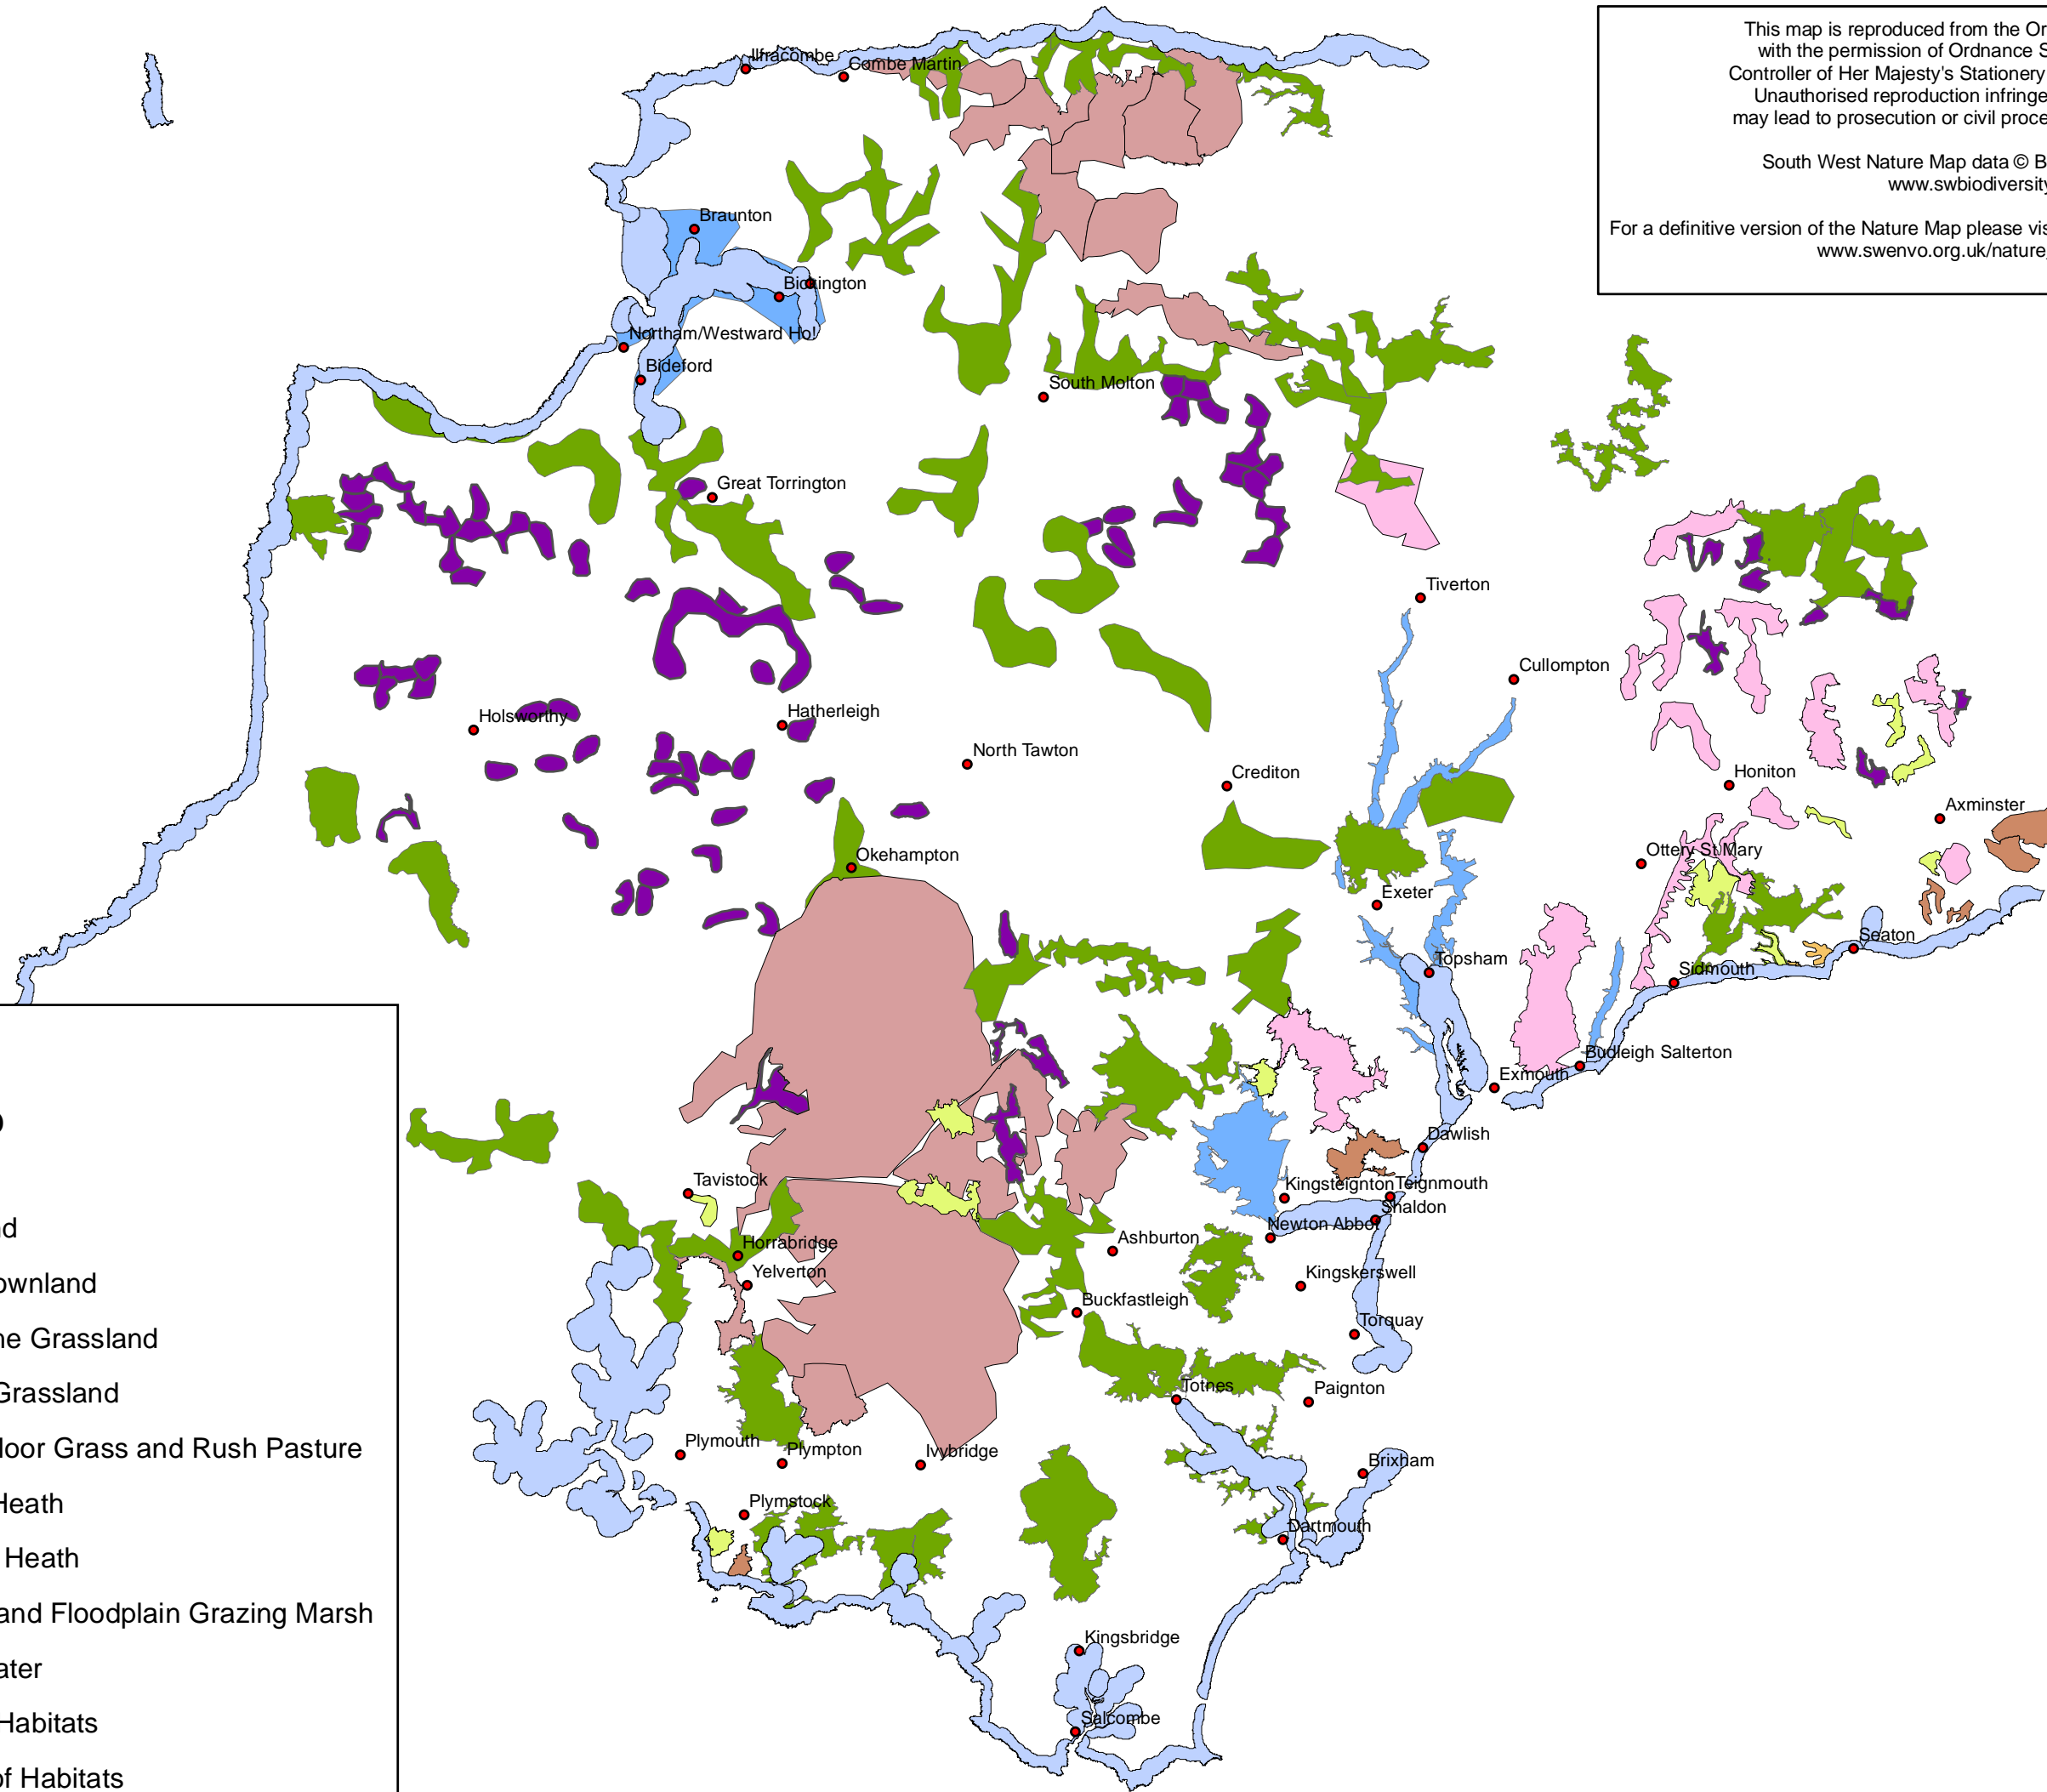

This map is reproduced from the Ordnance Survey material with the permission of Ordnance Survey on behalf of the Controller of Her Majesty's Stationery Office © Crown copyright. Unauthorised reproduction infringes Crown copyright and may lead to prosecution or civil proceedings. 100019783. 2007

South West Nature Map data © Biodiversity South West
www.swbiodiversity.org.uk

For a definitive version of the Nature Map please visit the South West Observatory web site:
www.swenvo.org.uk/nature_map/index.asp

Key

Nature Map

CODE

- Woodland
- Chalk Downland
- Limestone Grassland
- Neutral Grassland
- Purple Moor Grass and Rush Pasture
- Upland Heath
- Lowland Heath
- Coastal and Floodplain Grazing Marsh
- Open Water
- Coastal Habitats
- Mosaic of Habitats