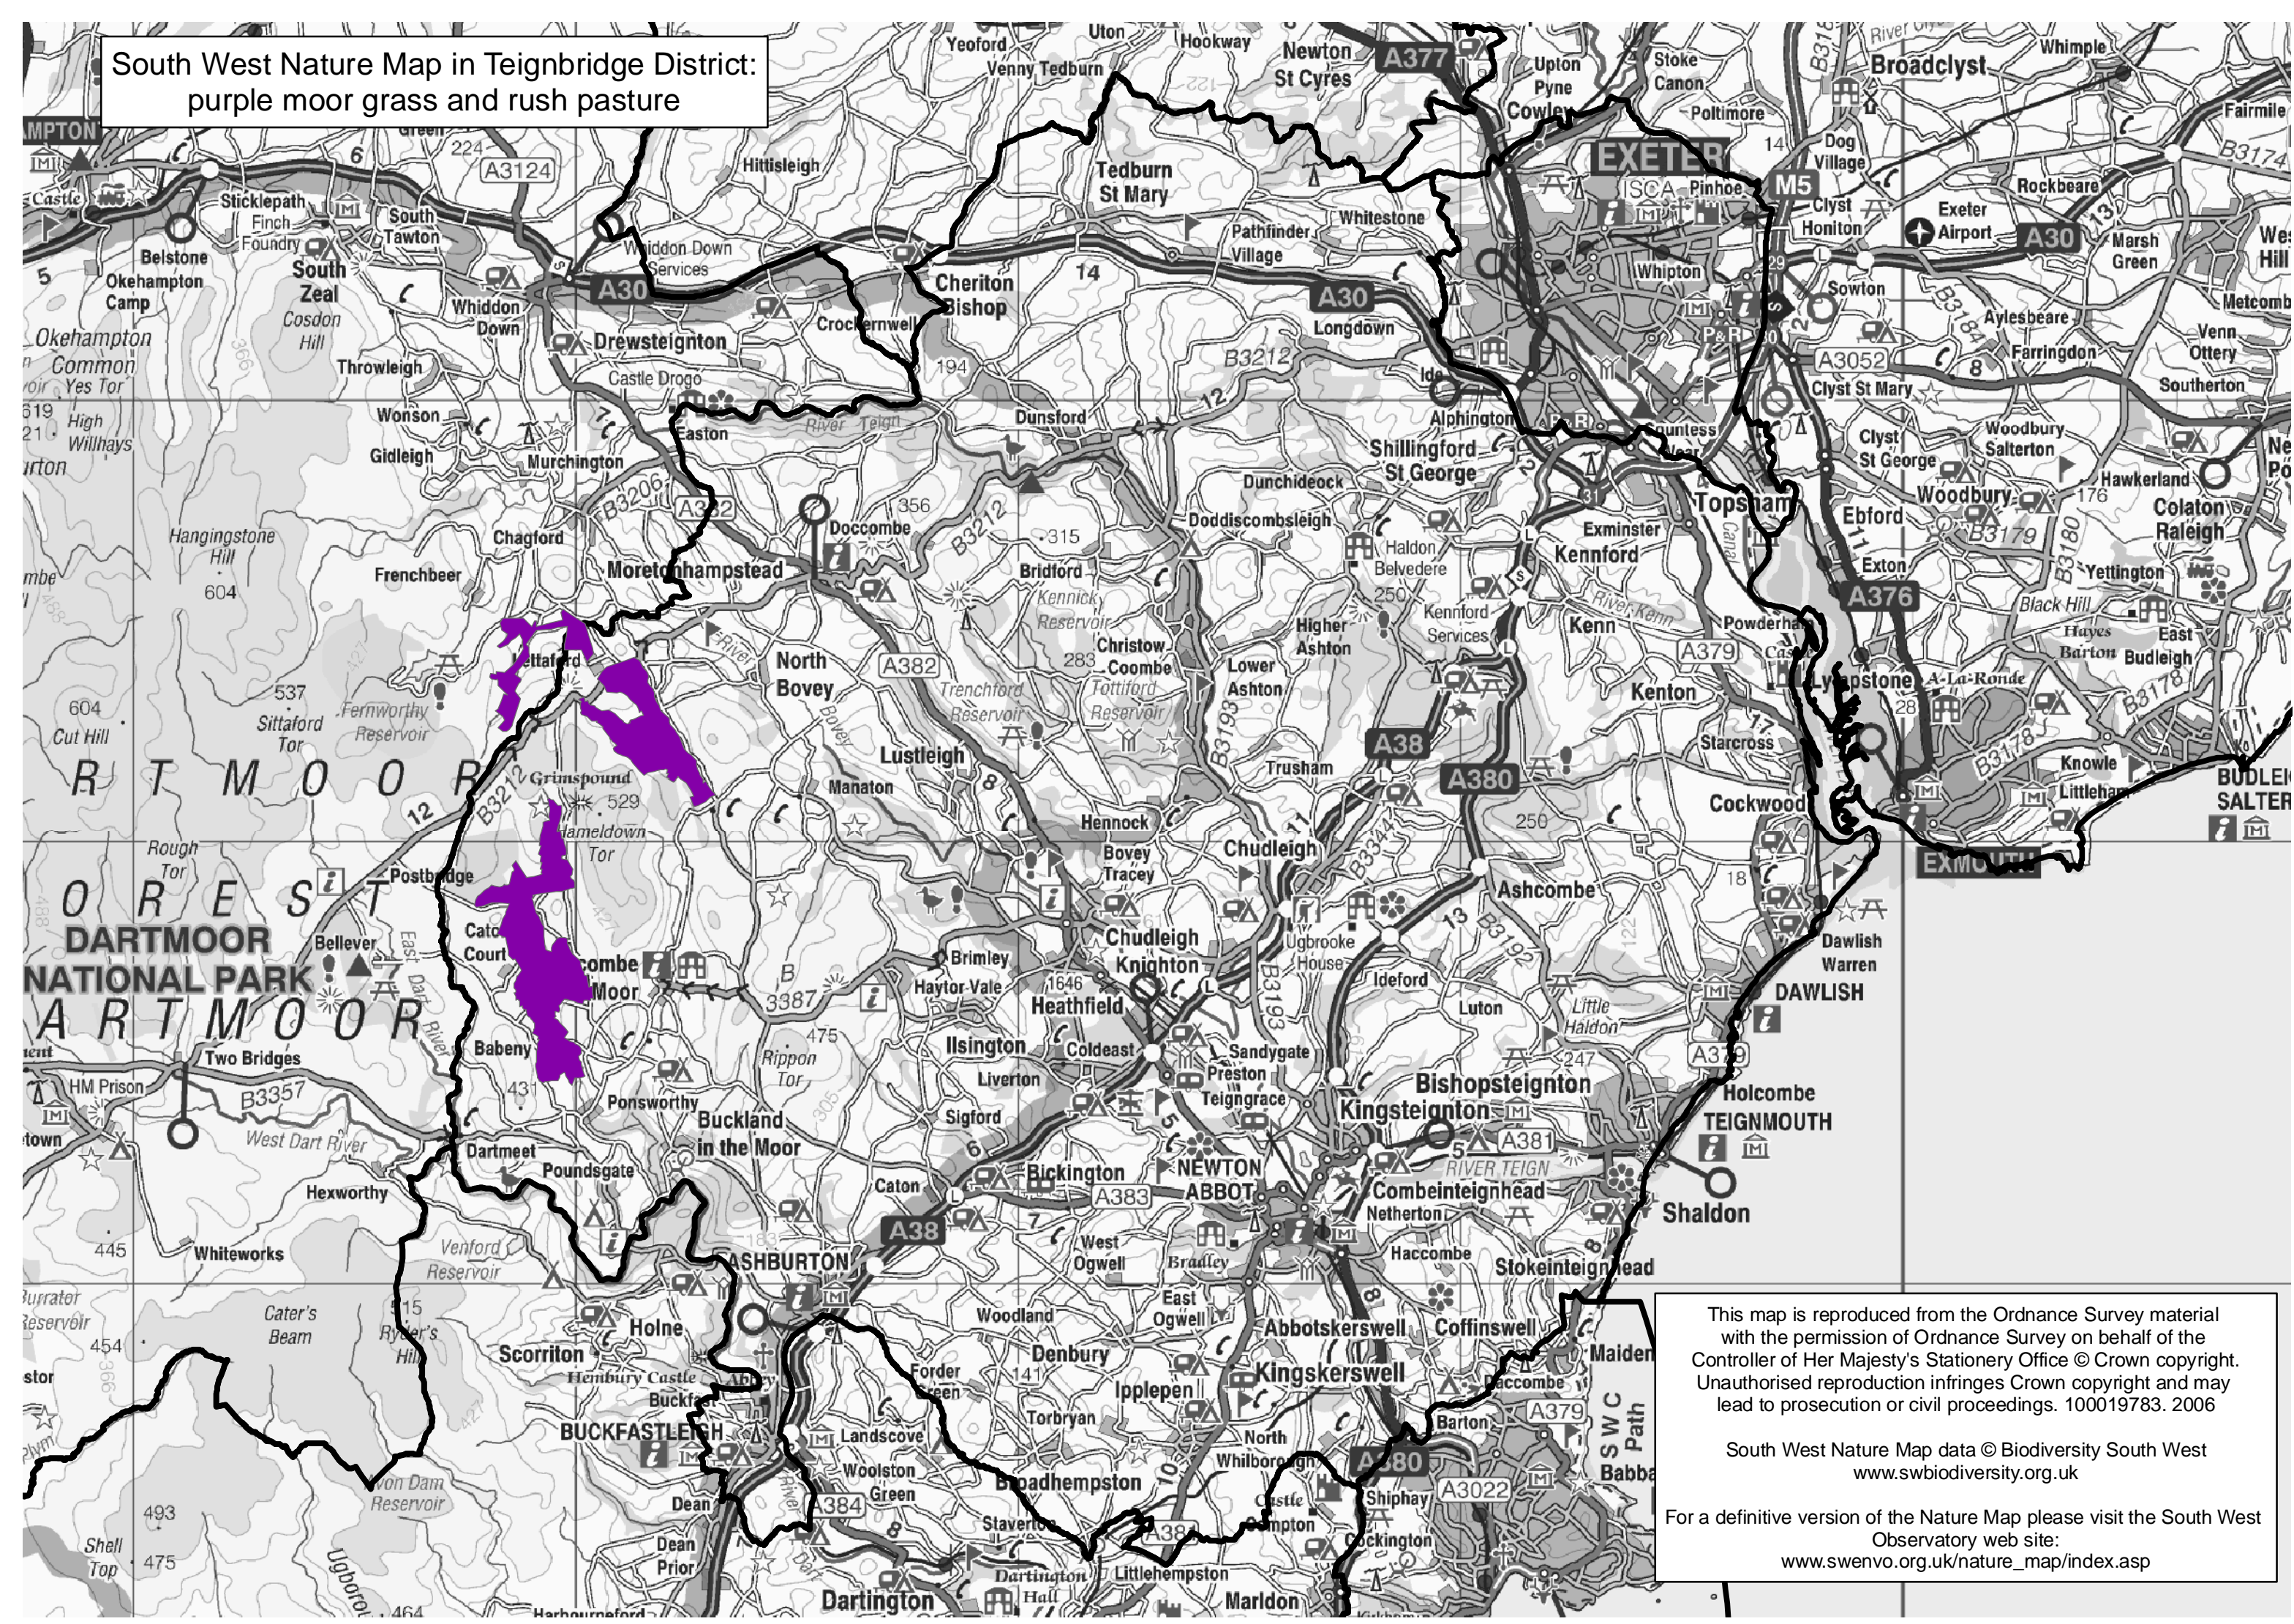

South West Nature Map in Teignbridge District:
purple moor grass and rush pasture

This map is reproduced from the Ordnance Survey material with the permission of Ordnance Survey on behalf of the Controller of Her Majesty's Stationery Office © Crown copyright. Unauthorised reproduction infringes Crown copyright and may lead to prosecution or civil proceedings. 100019783. 2006

South West Nature Map data © Biodiversity South West
www.swbiodiversity.org.uk

For a definitive version of the Nature Map please visit the South West Observatory web site:
www.swenvo.org.uk/nature_map/index.asp