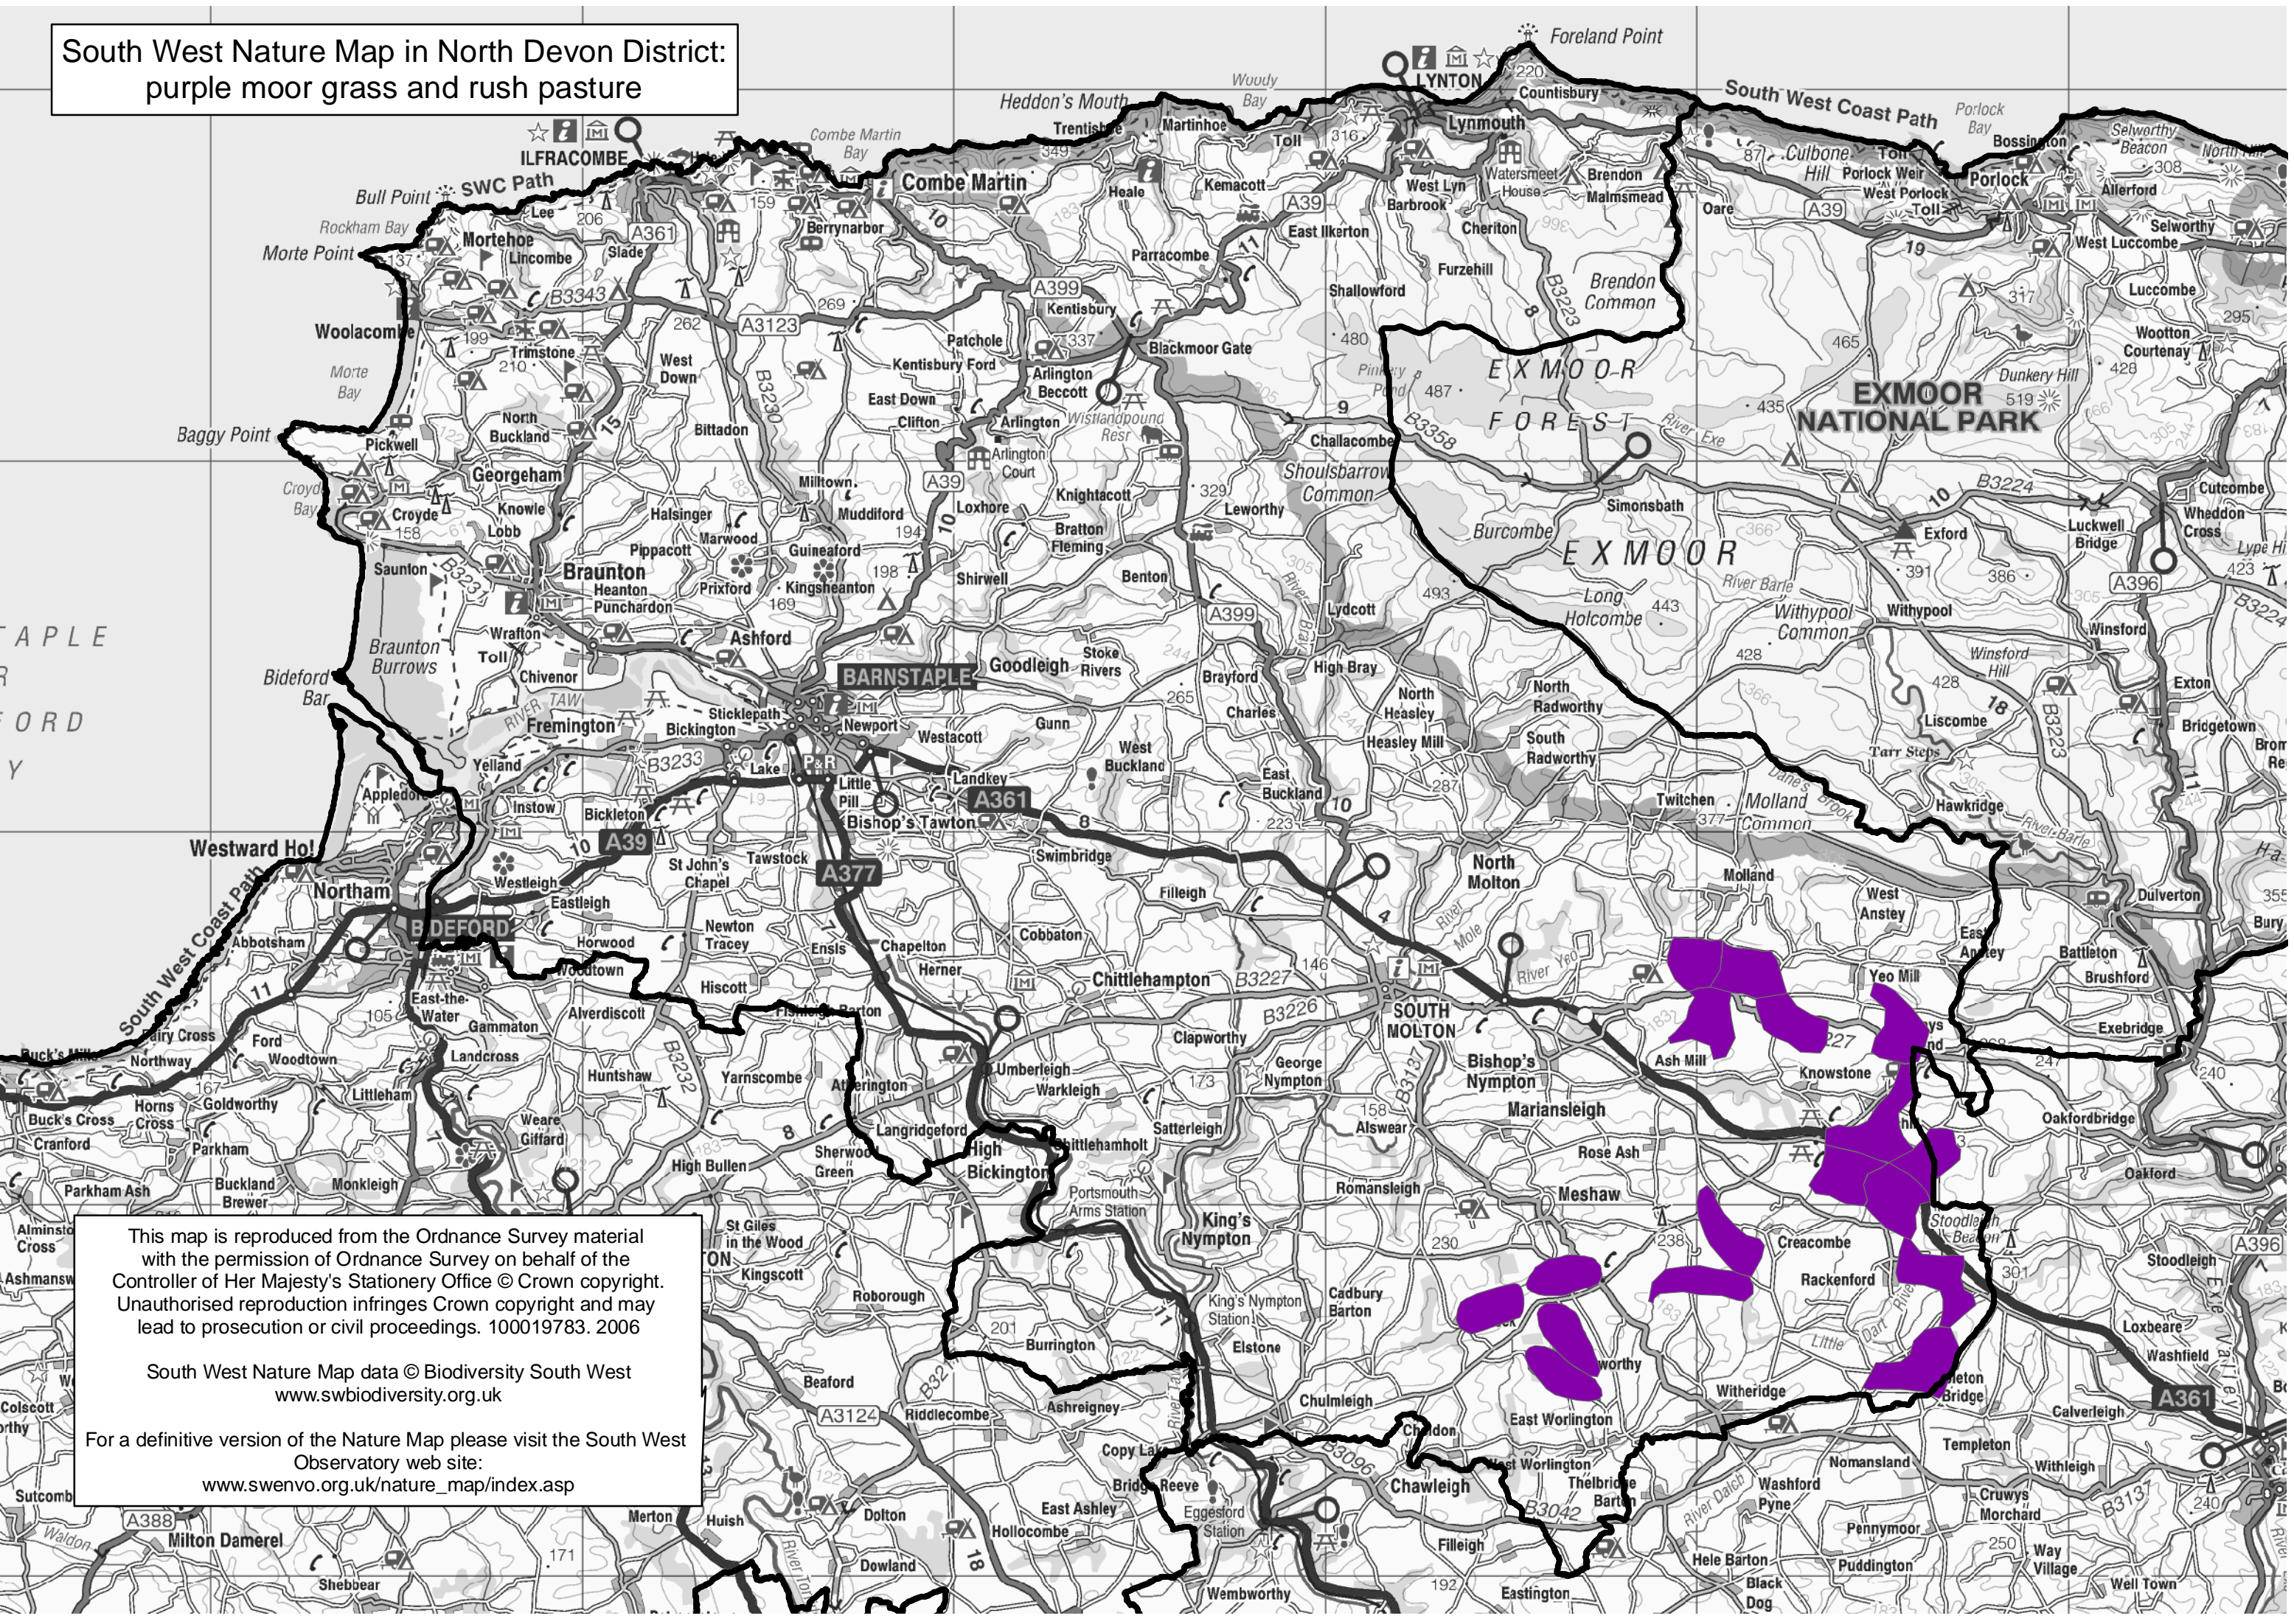

South West Nature Map in North Devon District:
purple moor grass and rush pasture

This map is reproduced from the Ordnance Survey material with the permission of Ordnance Survey on behalf of the Controller of Her Majesty's Stationery Office © Crown copyright. Unauthorised reproduction infringes Crown copyright and may lead to prosecution or civil proceedings. 100019783. 2006

South West Nature Map data © Biodiversity South West
www.swbiodiversity.org.uk

For a definitive version of the Nature Map please visit the South West Observatory web site:
www.swenvo.org.uk/nature_map/index.asp