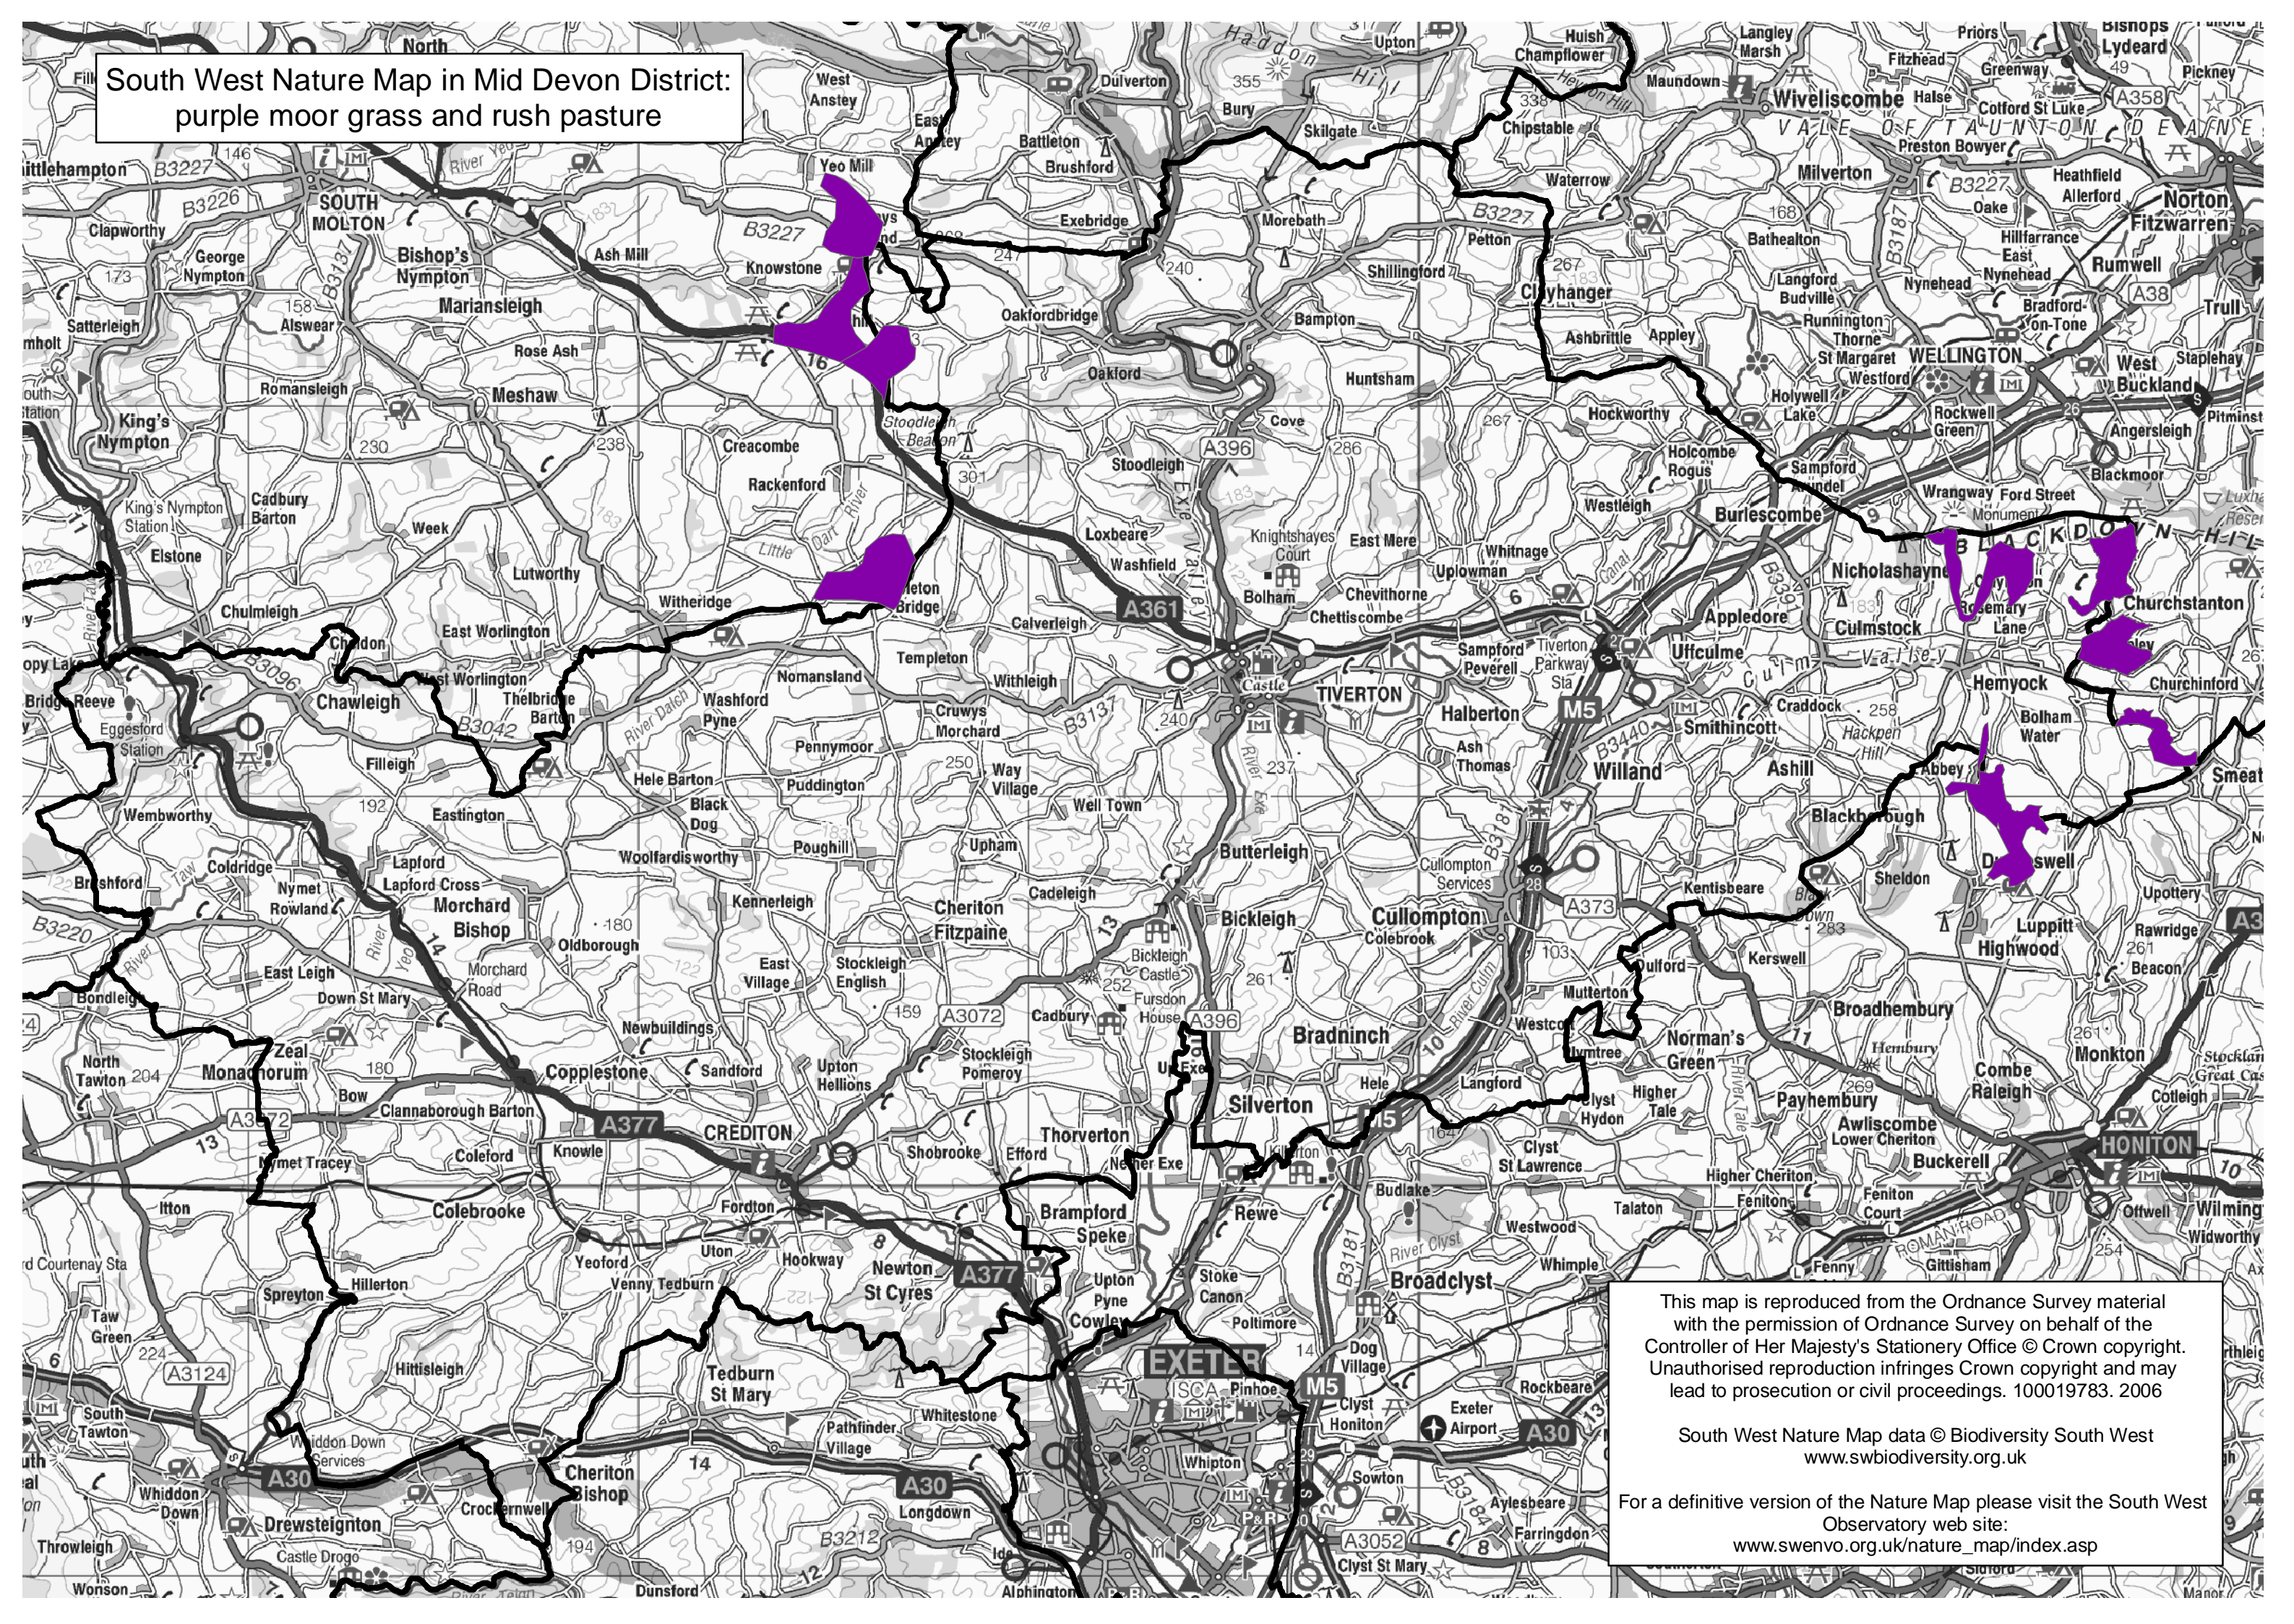

South West Nature Map in Mid Devon District:
purple moor grass and rush pasture

This map is reproduced from the Ordnance Survey material with the permission of Ordnance Survey on behalf of the Controller of Her Majesty's Stationery Office © Crown copyright. Unauthorised reproduction infringes Crown copyright and may lead to prosecution or civil proceedings. 100019783. 2006

South West Nature Map data © Biodiversity South West
www.swbiodiversity.org.uk

For a definitive version of the Nature Map please visit the South West Observatory web site:
www.swenvo.org.uk/nature_map/index.asp