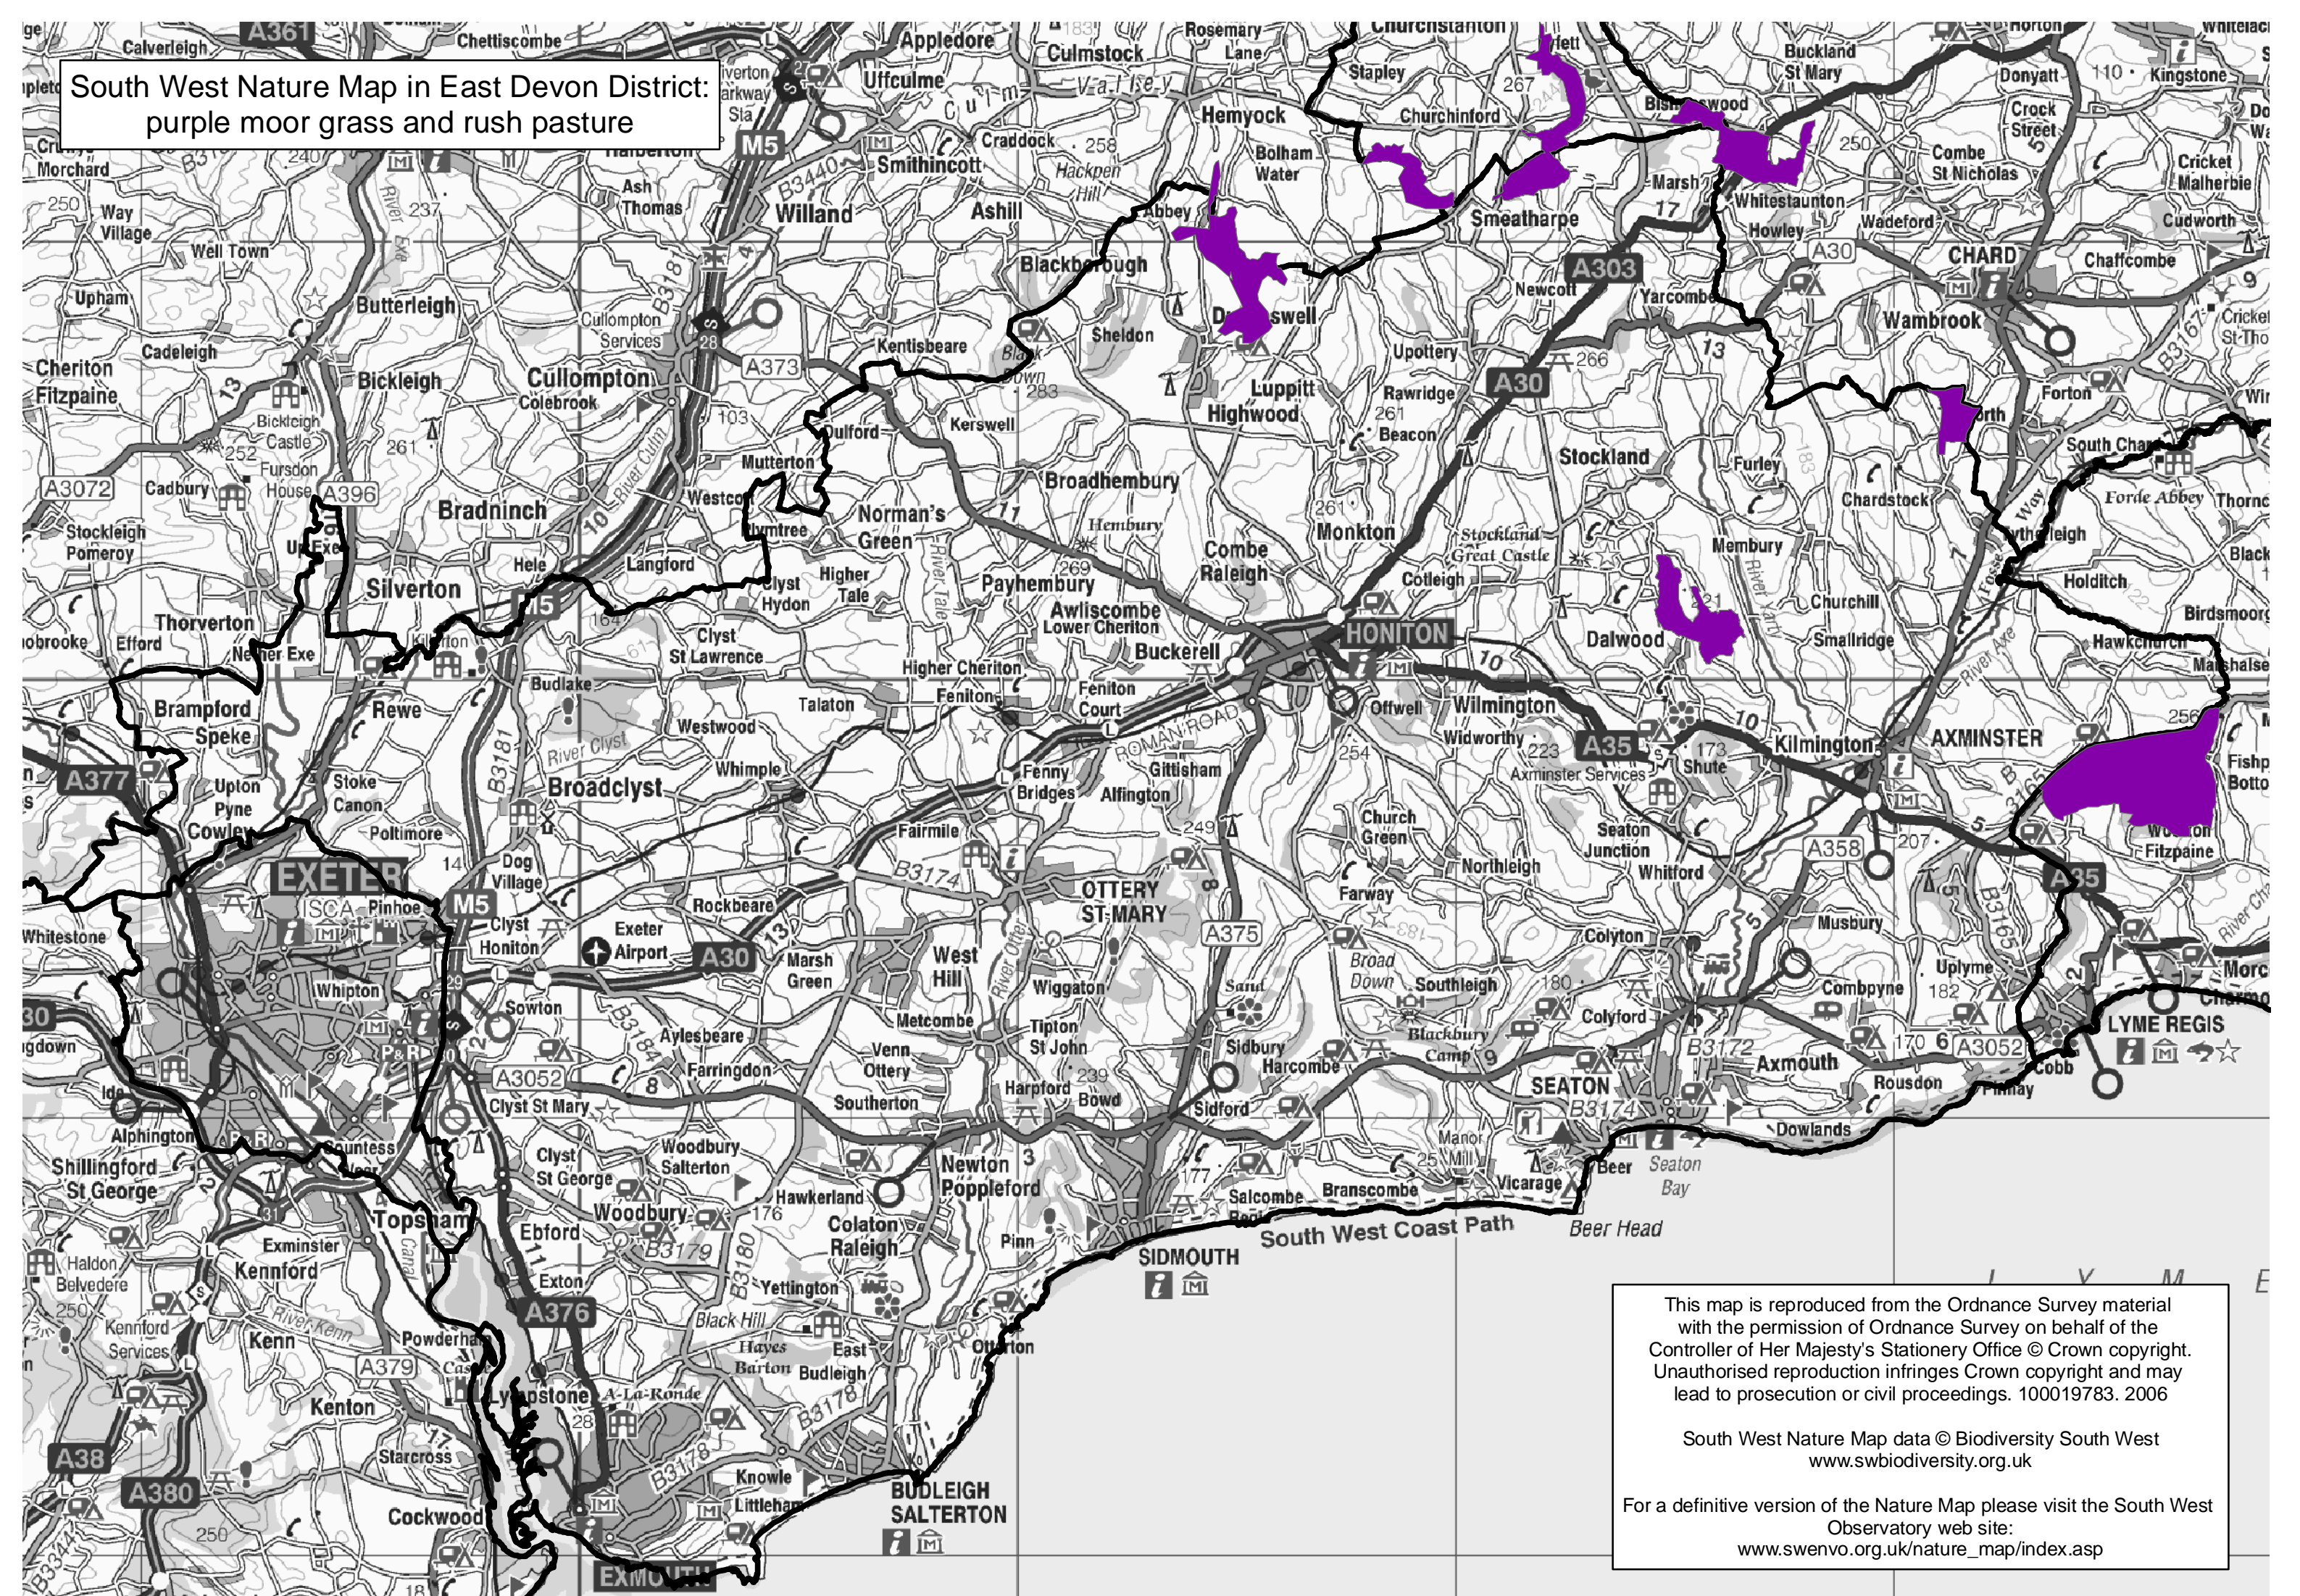

South West Nature Map in East Devon District:
purple moor grass and rush pasture

This map is reproduced from the Ordnance Survey material with the permission of Ordnance Survey on behalf of the Controller of Her Majesty's Stationery Office © Crown copyright. Unauthorised reproduction infringes Crown copyright and may lead to prosecution or civil proceedings. 100019783. 2006

South West Nature Map data © Biodiversity South West
www.swbiodiversity.org.uk

For a definitive version of the Nature Map please visit the South West Observatory web site:
www.swenvo.org.uk/nature_map/index.asp