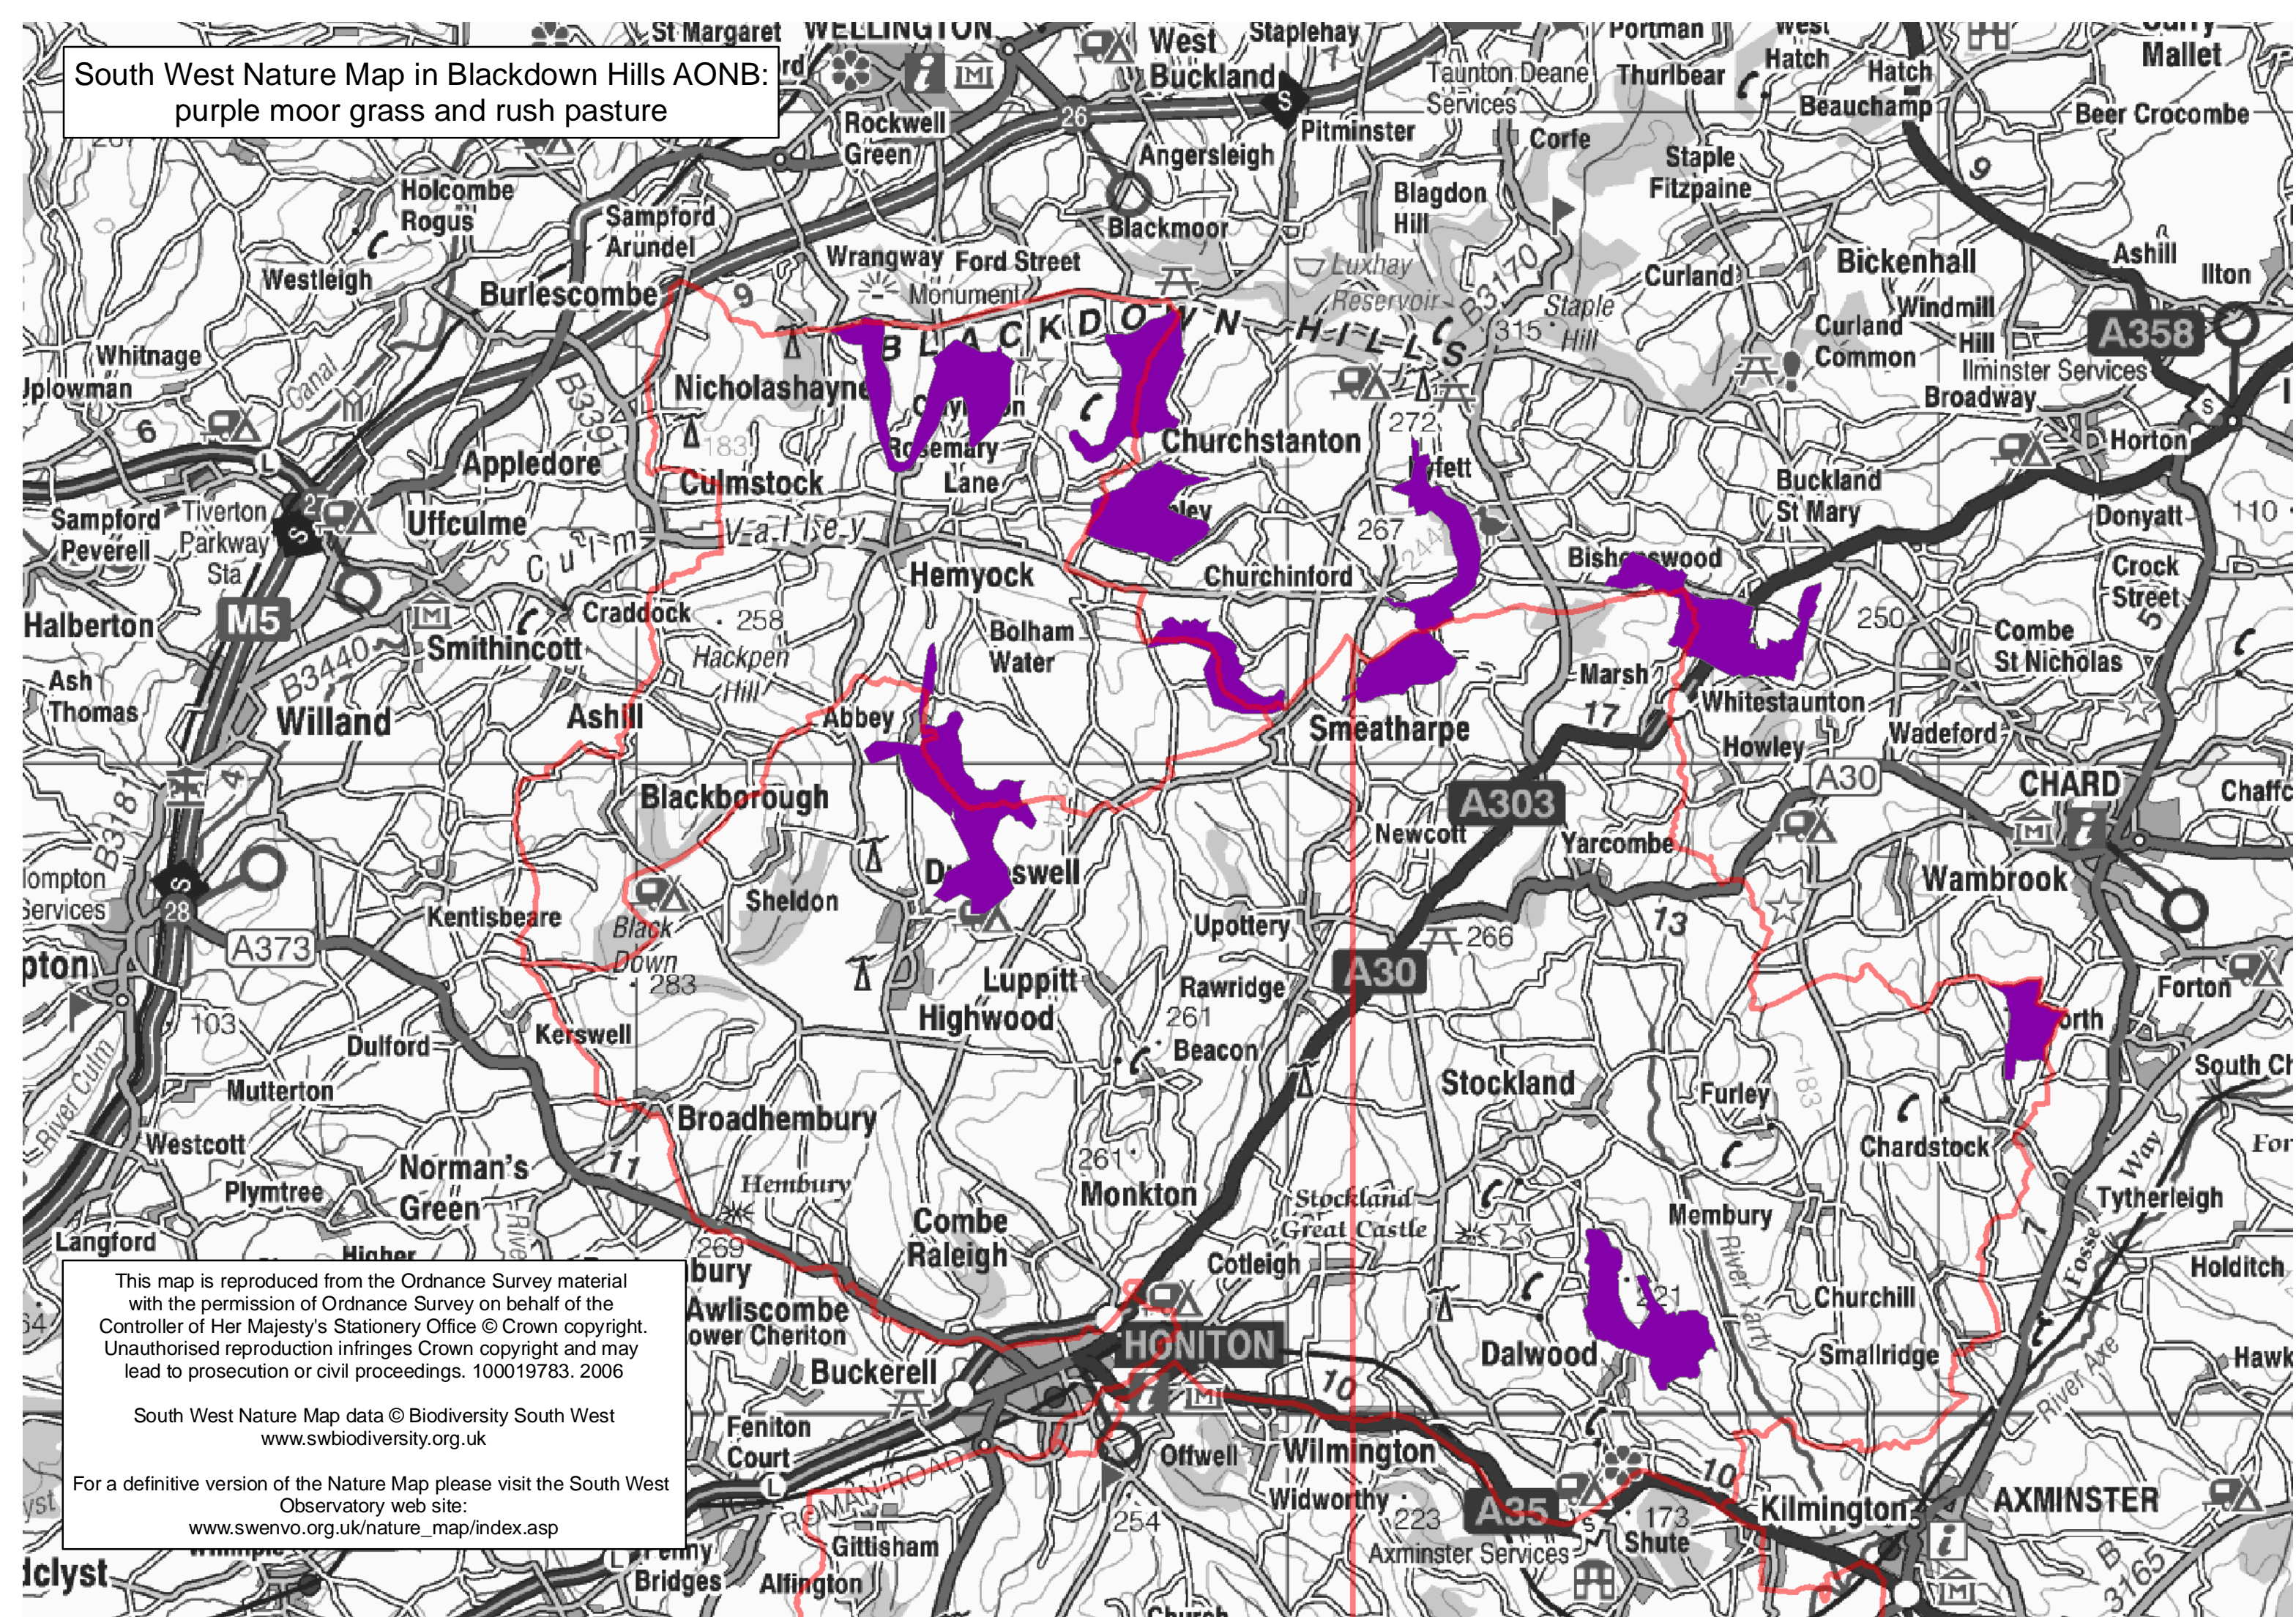

South West Nature Map in Blackdown Hills AONB:
purple moor grass and rush pasture

This map is reproduced from the Ordnance Survey material with the permission of Ordnance Survey on behalf of the Controller of Her Majesty's Stationery Office © Crown copyright. Unauthorised reproduction infringes Crown copyright and may lead to prosecution or civil proceedings. 100019783. 2006

South West Nature Map data © Biodiversity South West
www.swbiodiversity.org.uk

For a definitive version of the Nature Map please visit the South West Observatory web site:
www.swenvo.org.uk/nature_map/index.asp