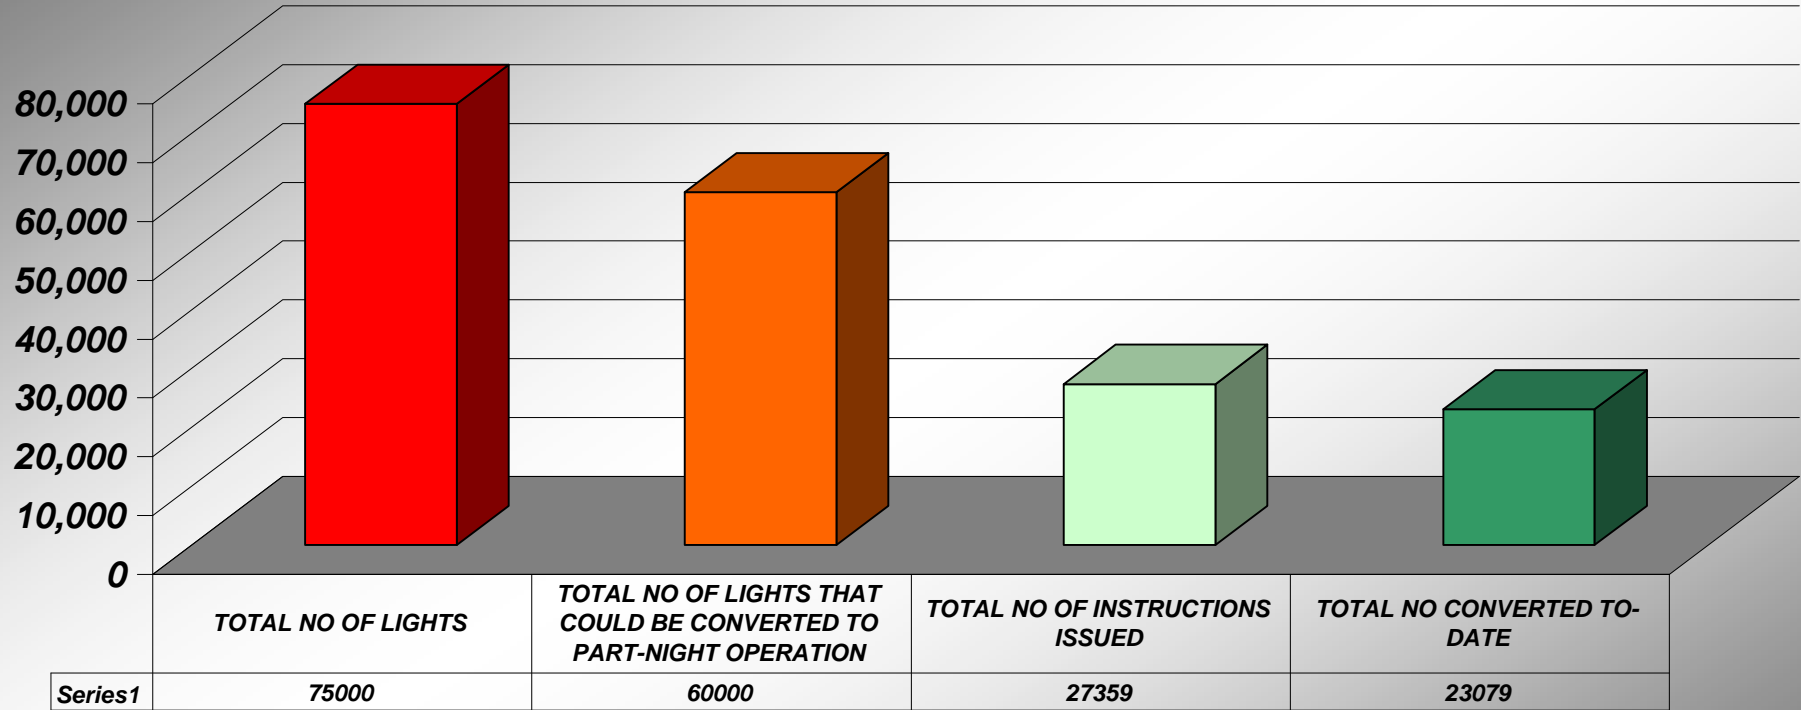

PART-NIGHT CONVERSION PROGRESS

LIGHTING CATEGORIES