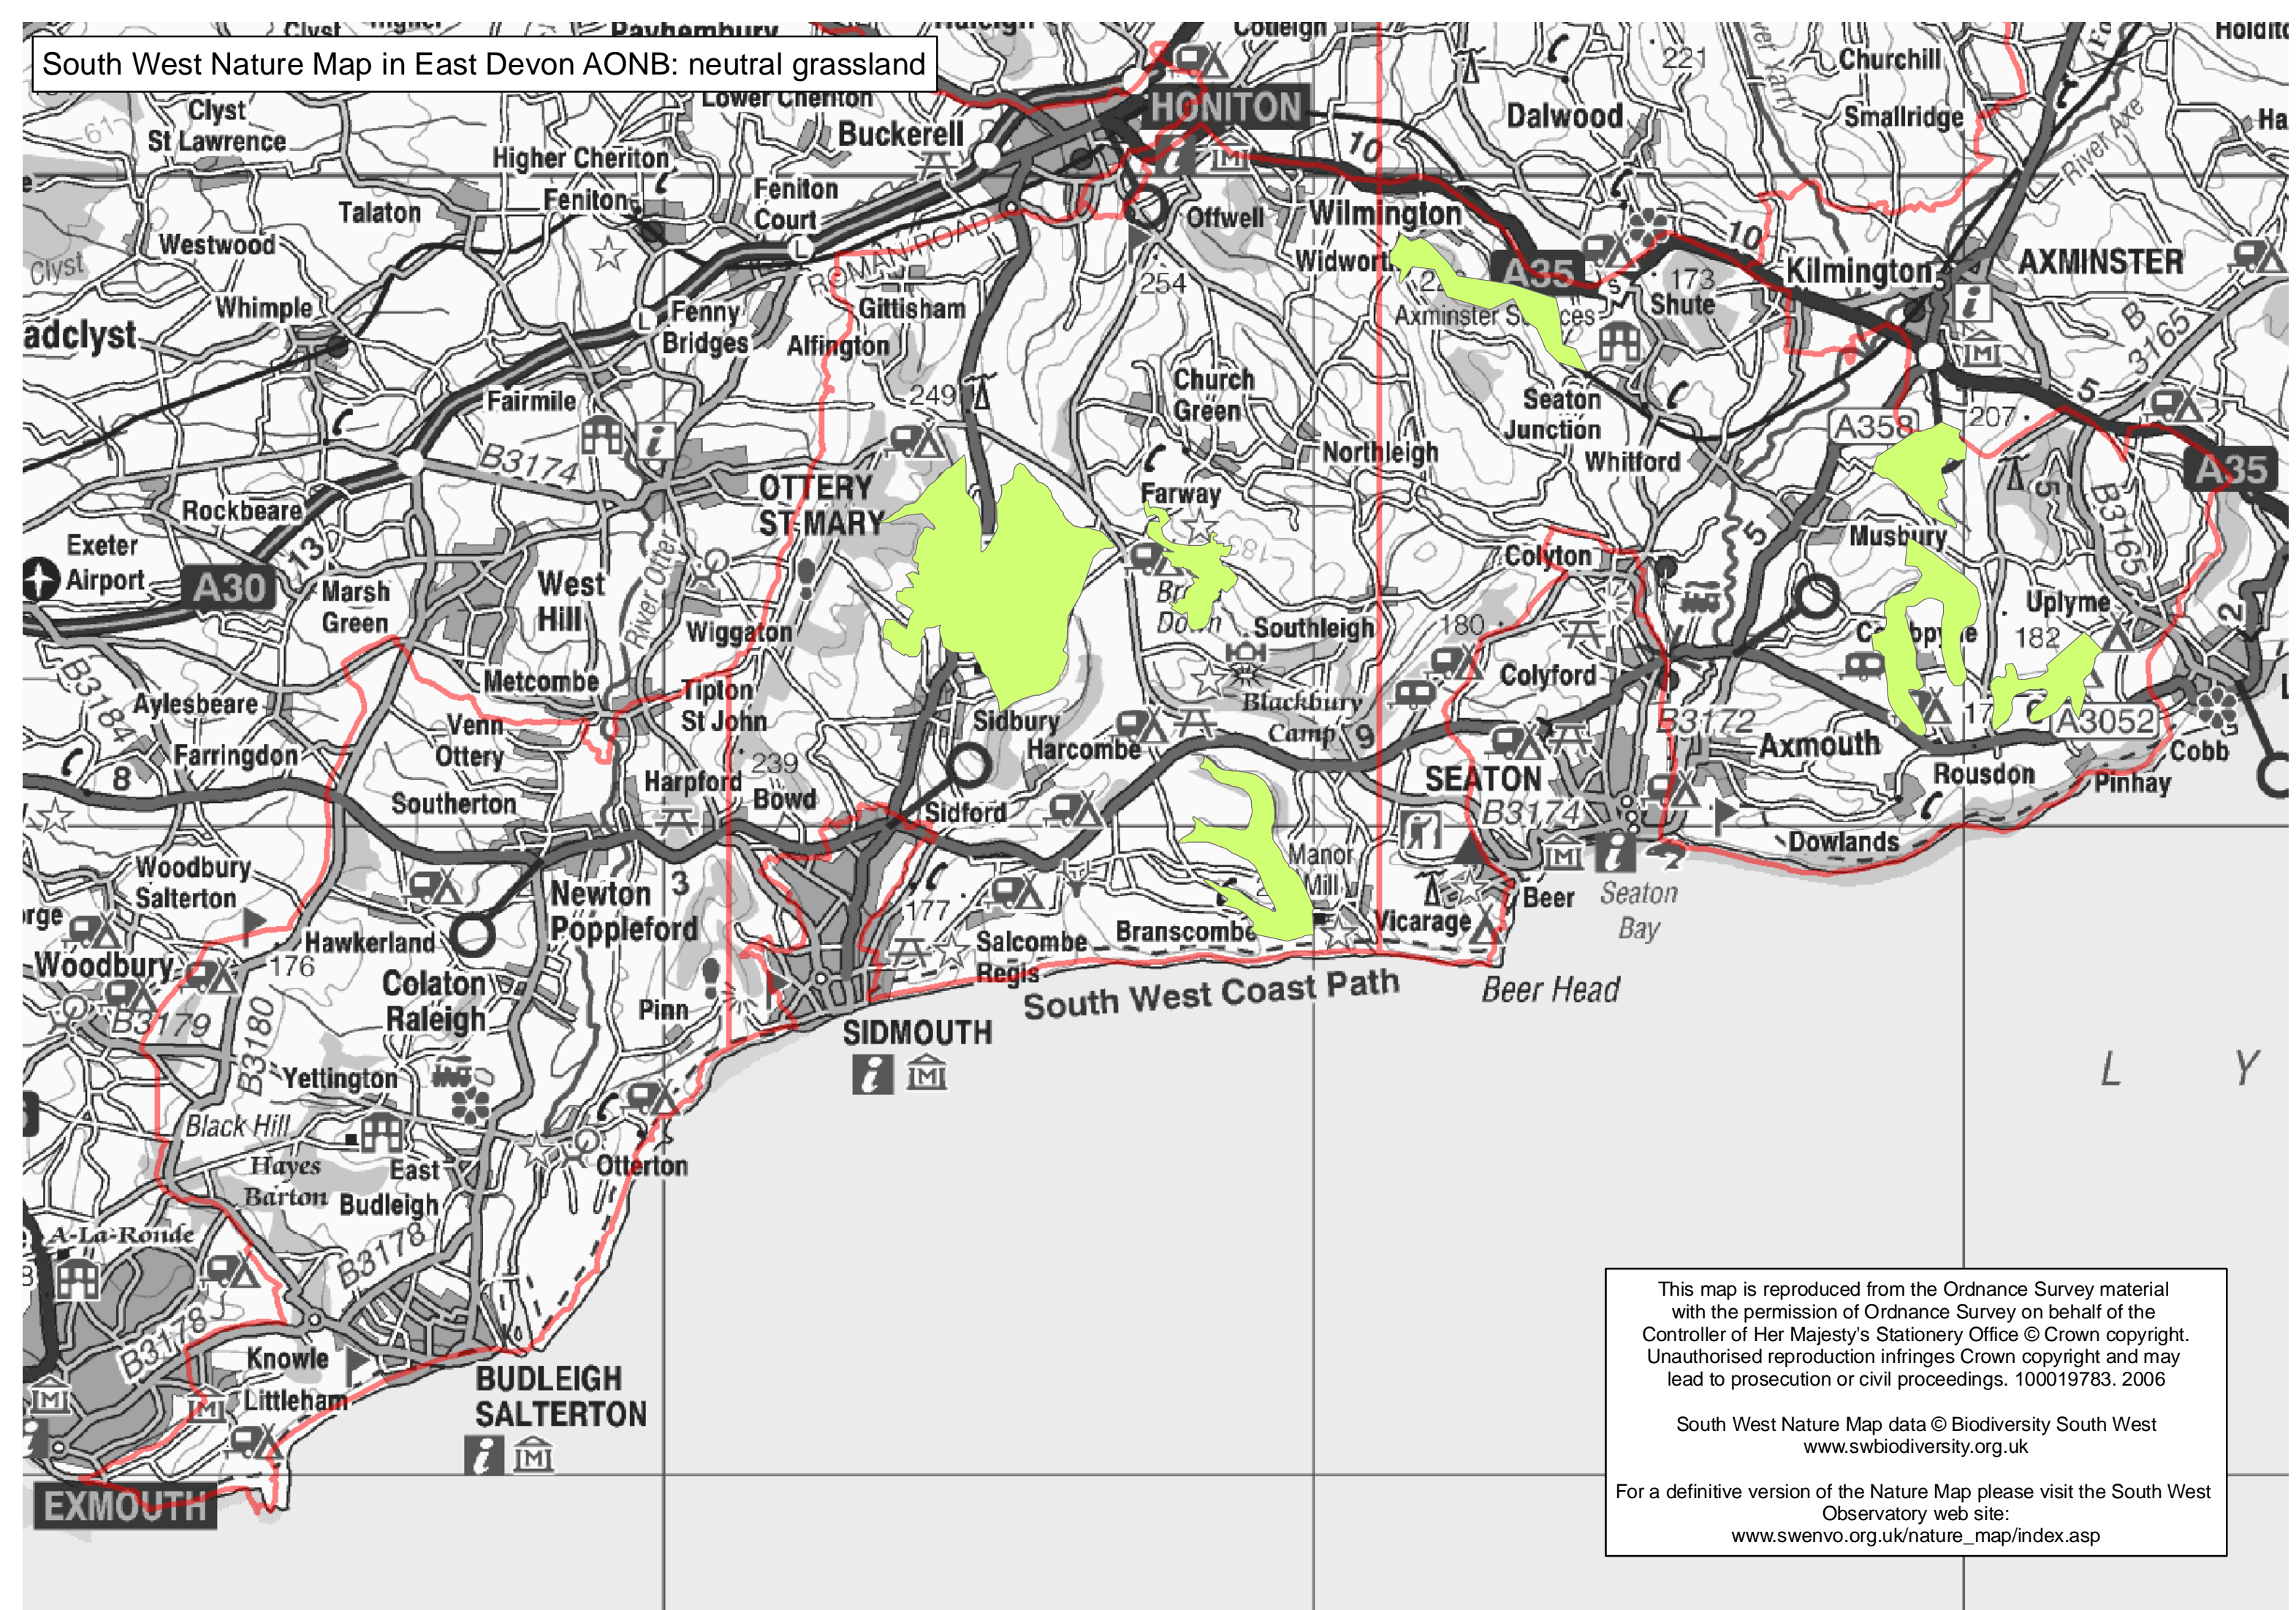

South West Nature Map in East Devon AONB: neutral grassland

This map is reproduced from the Ordnance Survey material with the permission of Ordnance Survey on behalf of the Controller of Her Majesty's Stationery Office © Crown copyright. Unauthorised reproduction infringes Crown copyright and may lead to prosecution or civil proceedings. 100019783. 2006

South West Nature Map data © Biodiversity South West www.swbiodiversity.org.uk

For a definitive version of the Nature Map please visit the South West Observatory web site: www.swenvo.org.uk/nature_map/index.asp