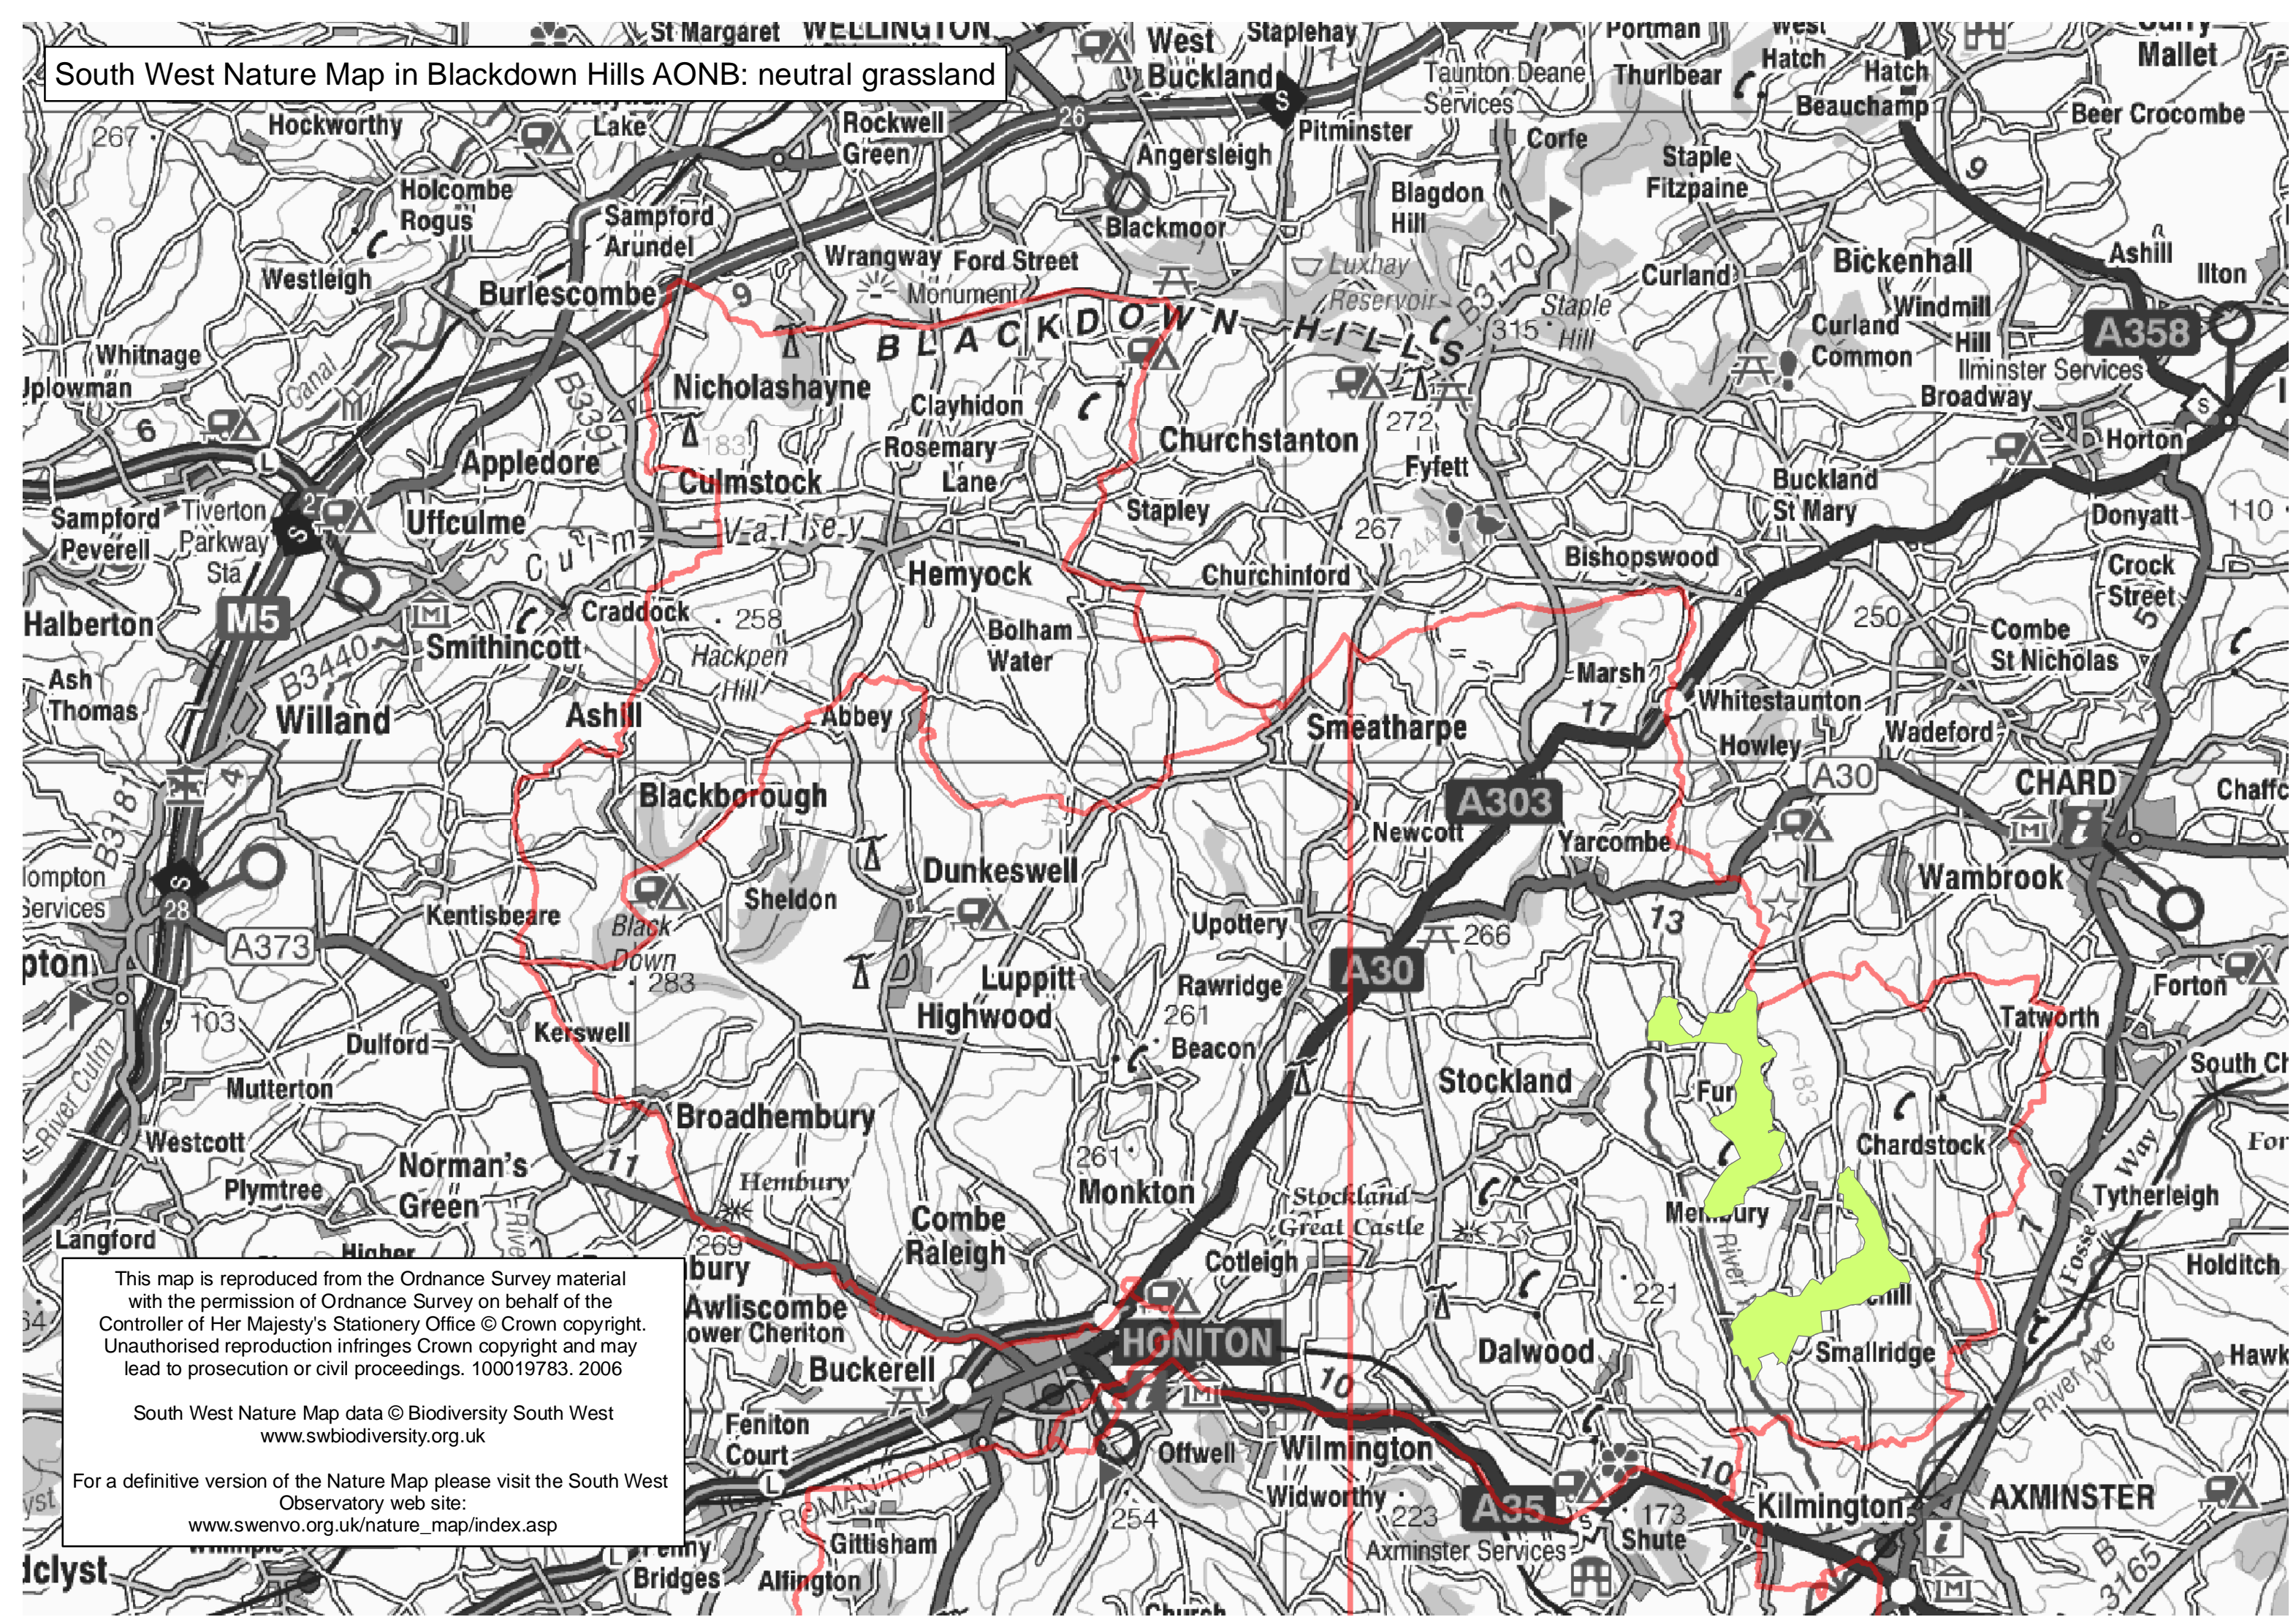

South West Nature Map in Blackdown Hills AONB: neutral grassland

This map is reproduced from the Ordnance Survey material with the permission of Ordnance Survey on behalf of the Controller of Her Majesty's Stationery Office © Crown copyright. Unauthorised reproduction infringes Crown copyright and may lead to prosecution or civil proceedings. 100019783. 2006

South West Nature Map data © Biodiversity South West  
[www.swbiodiversity.org.uk](http://www.swbiodiversity.org.uk)

For a definitive version of the Nature Map please visit the South West Observatory web site:  
[www.swenvo.org.uk/nature\\_map/index.asp](http://www.swenvo.org.uk/nature_map/index.asp)