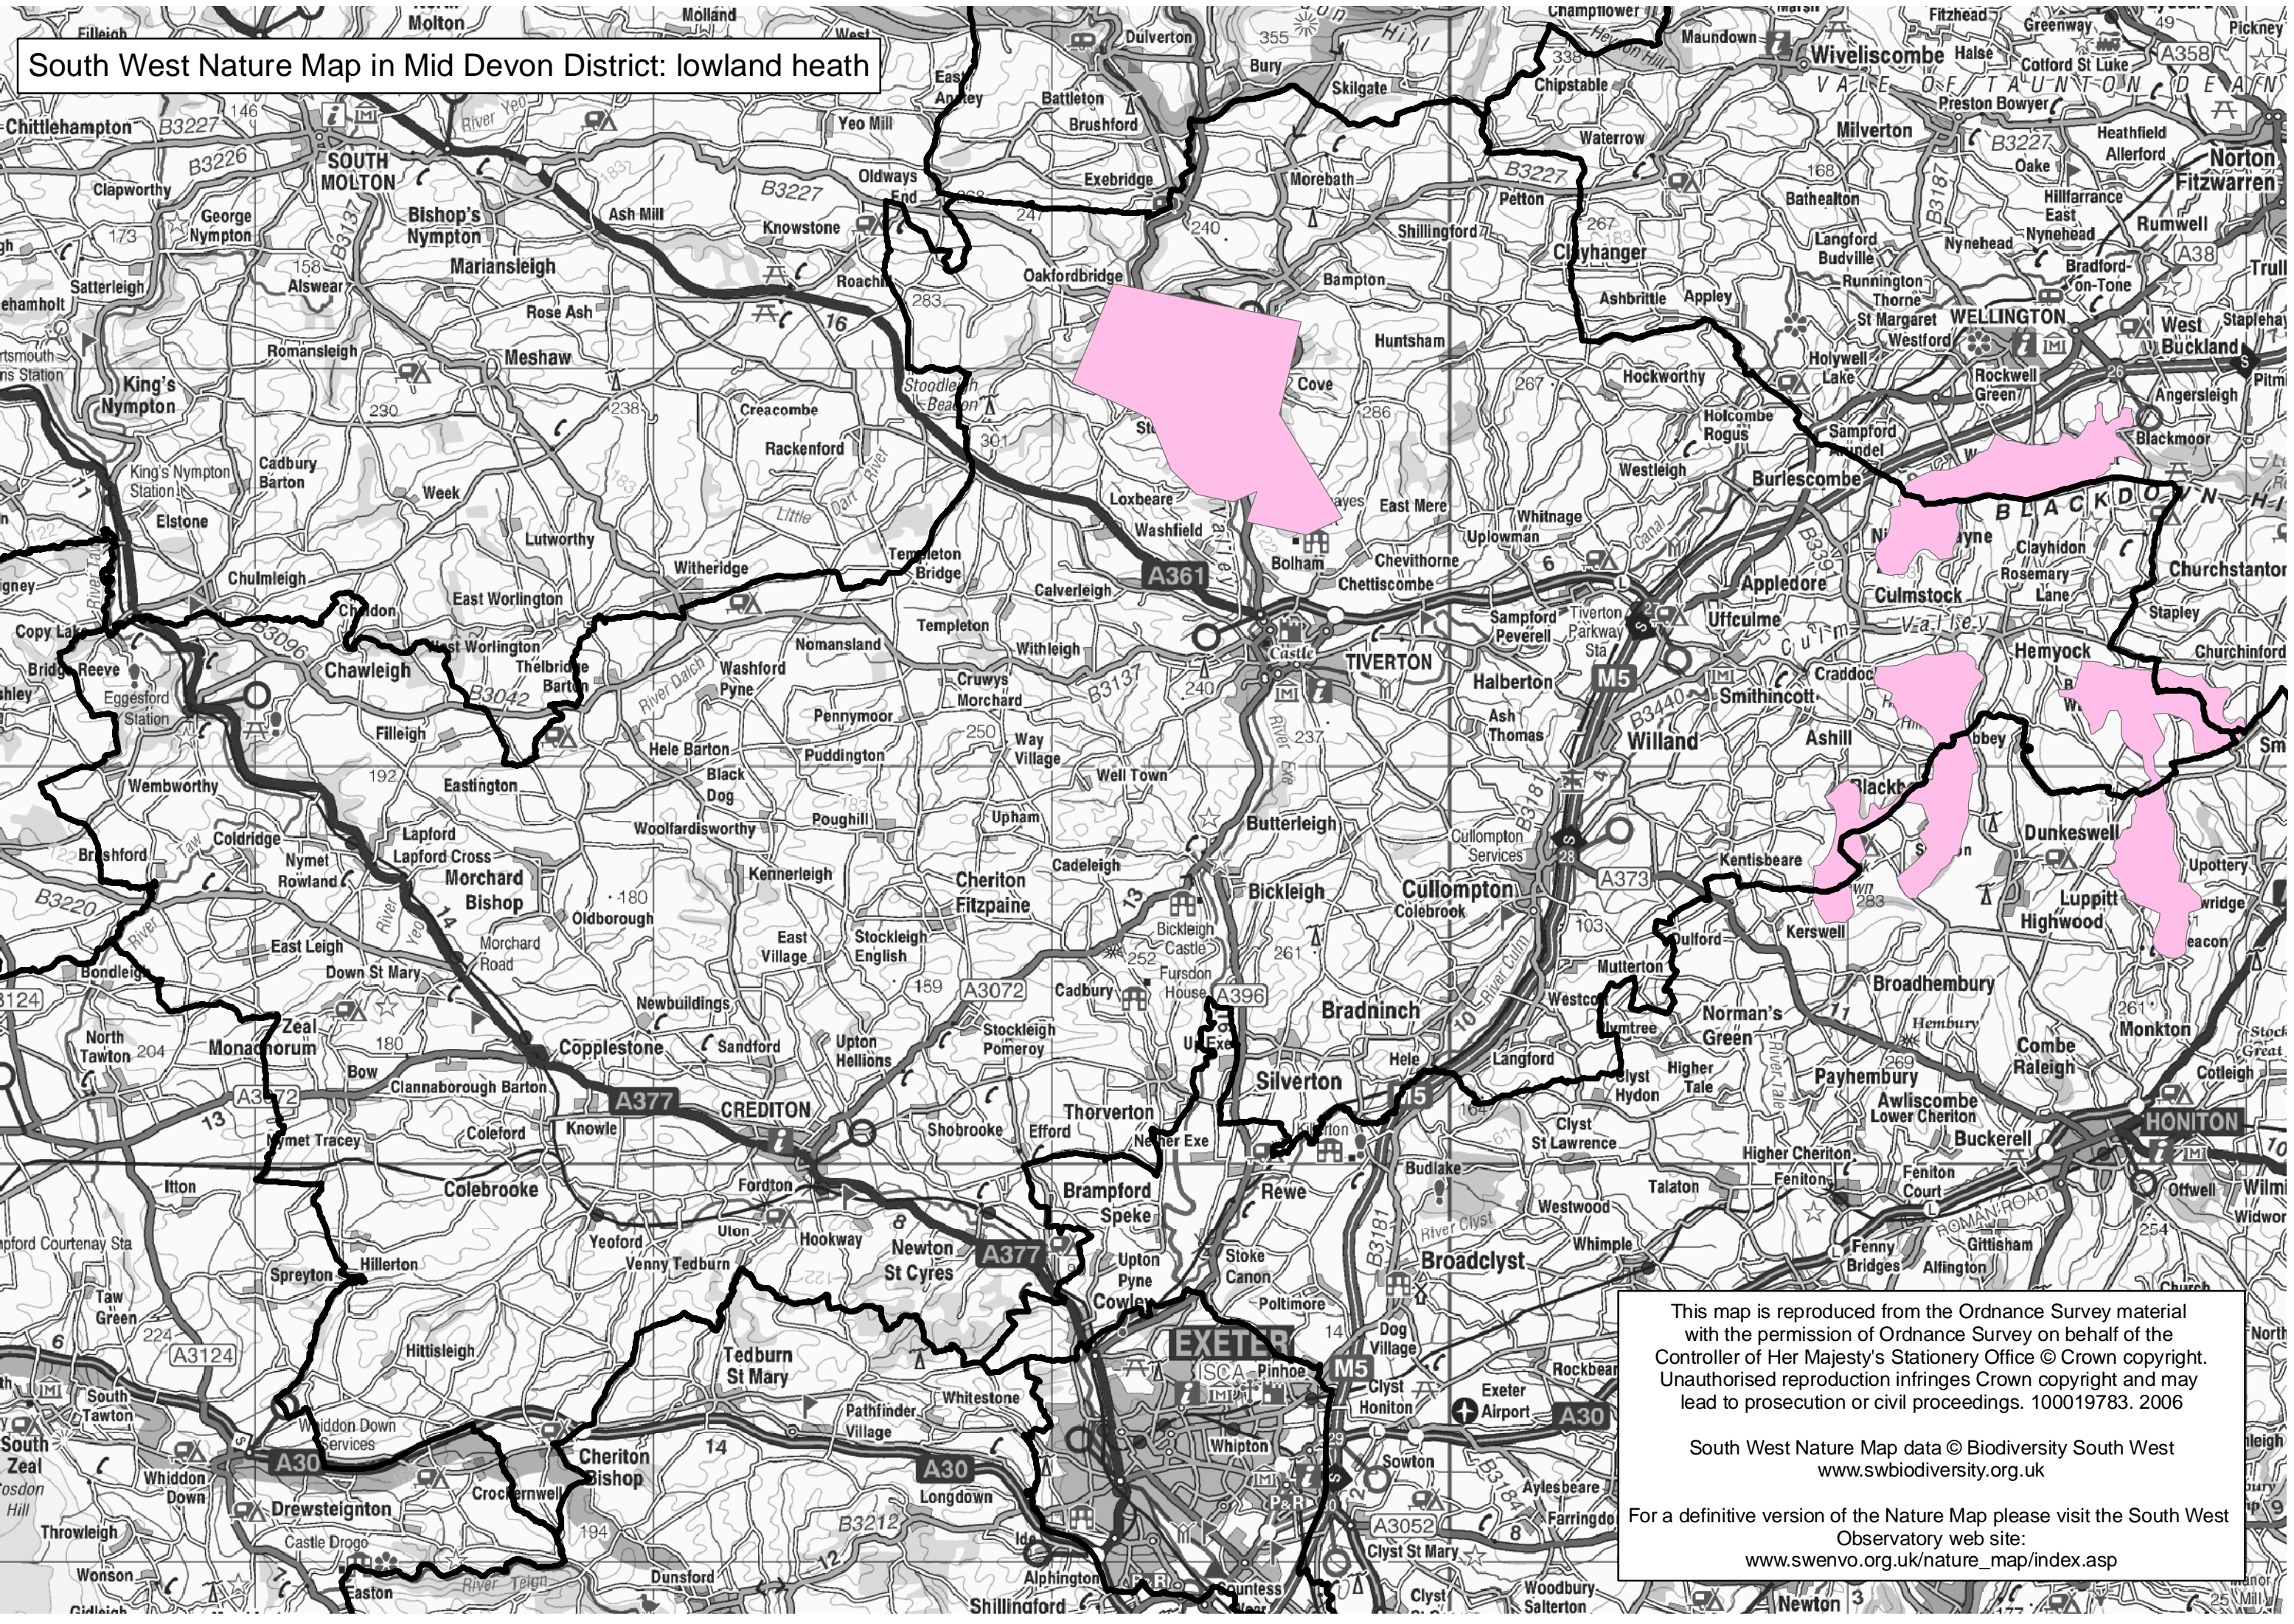

South West Nature Map in Mid Devon District: lowland heath

This map is reproduced from the Ordnance Survey material with the permission of Ordnance Survey on behalf of the Controller of Her Majesty's Stationery Office © Crown copyright. Unauthorised reproduction infringes Crown copyright and may lead to prosecution or civil proceedings. 100019783. 2006

South West Nature Map data © Biodiversity South West  
[www.swbiodiversity.org.uk](http://www.swbiodiversity.org.uk)

For a definitive version of the Nature Map please visit the South West Observatory web site:  
[www.swenvo.org.uk/nature\\_map/index.asp](http://www.swenvo.org.uk/nature_map/index.asp)