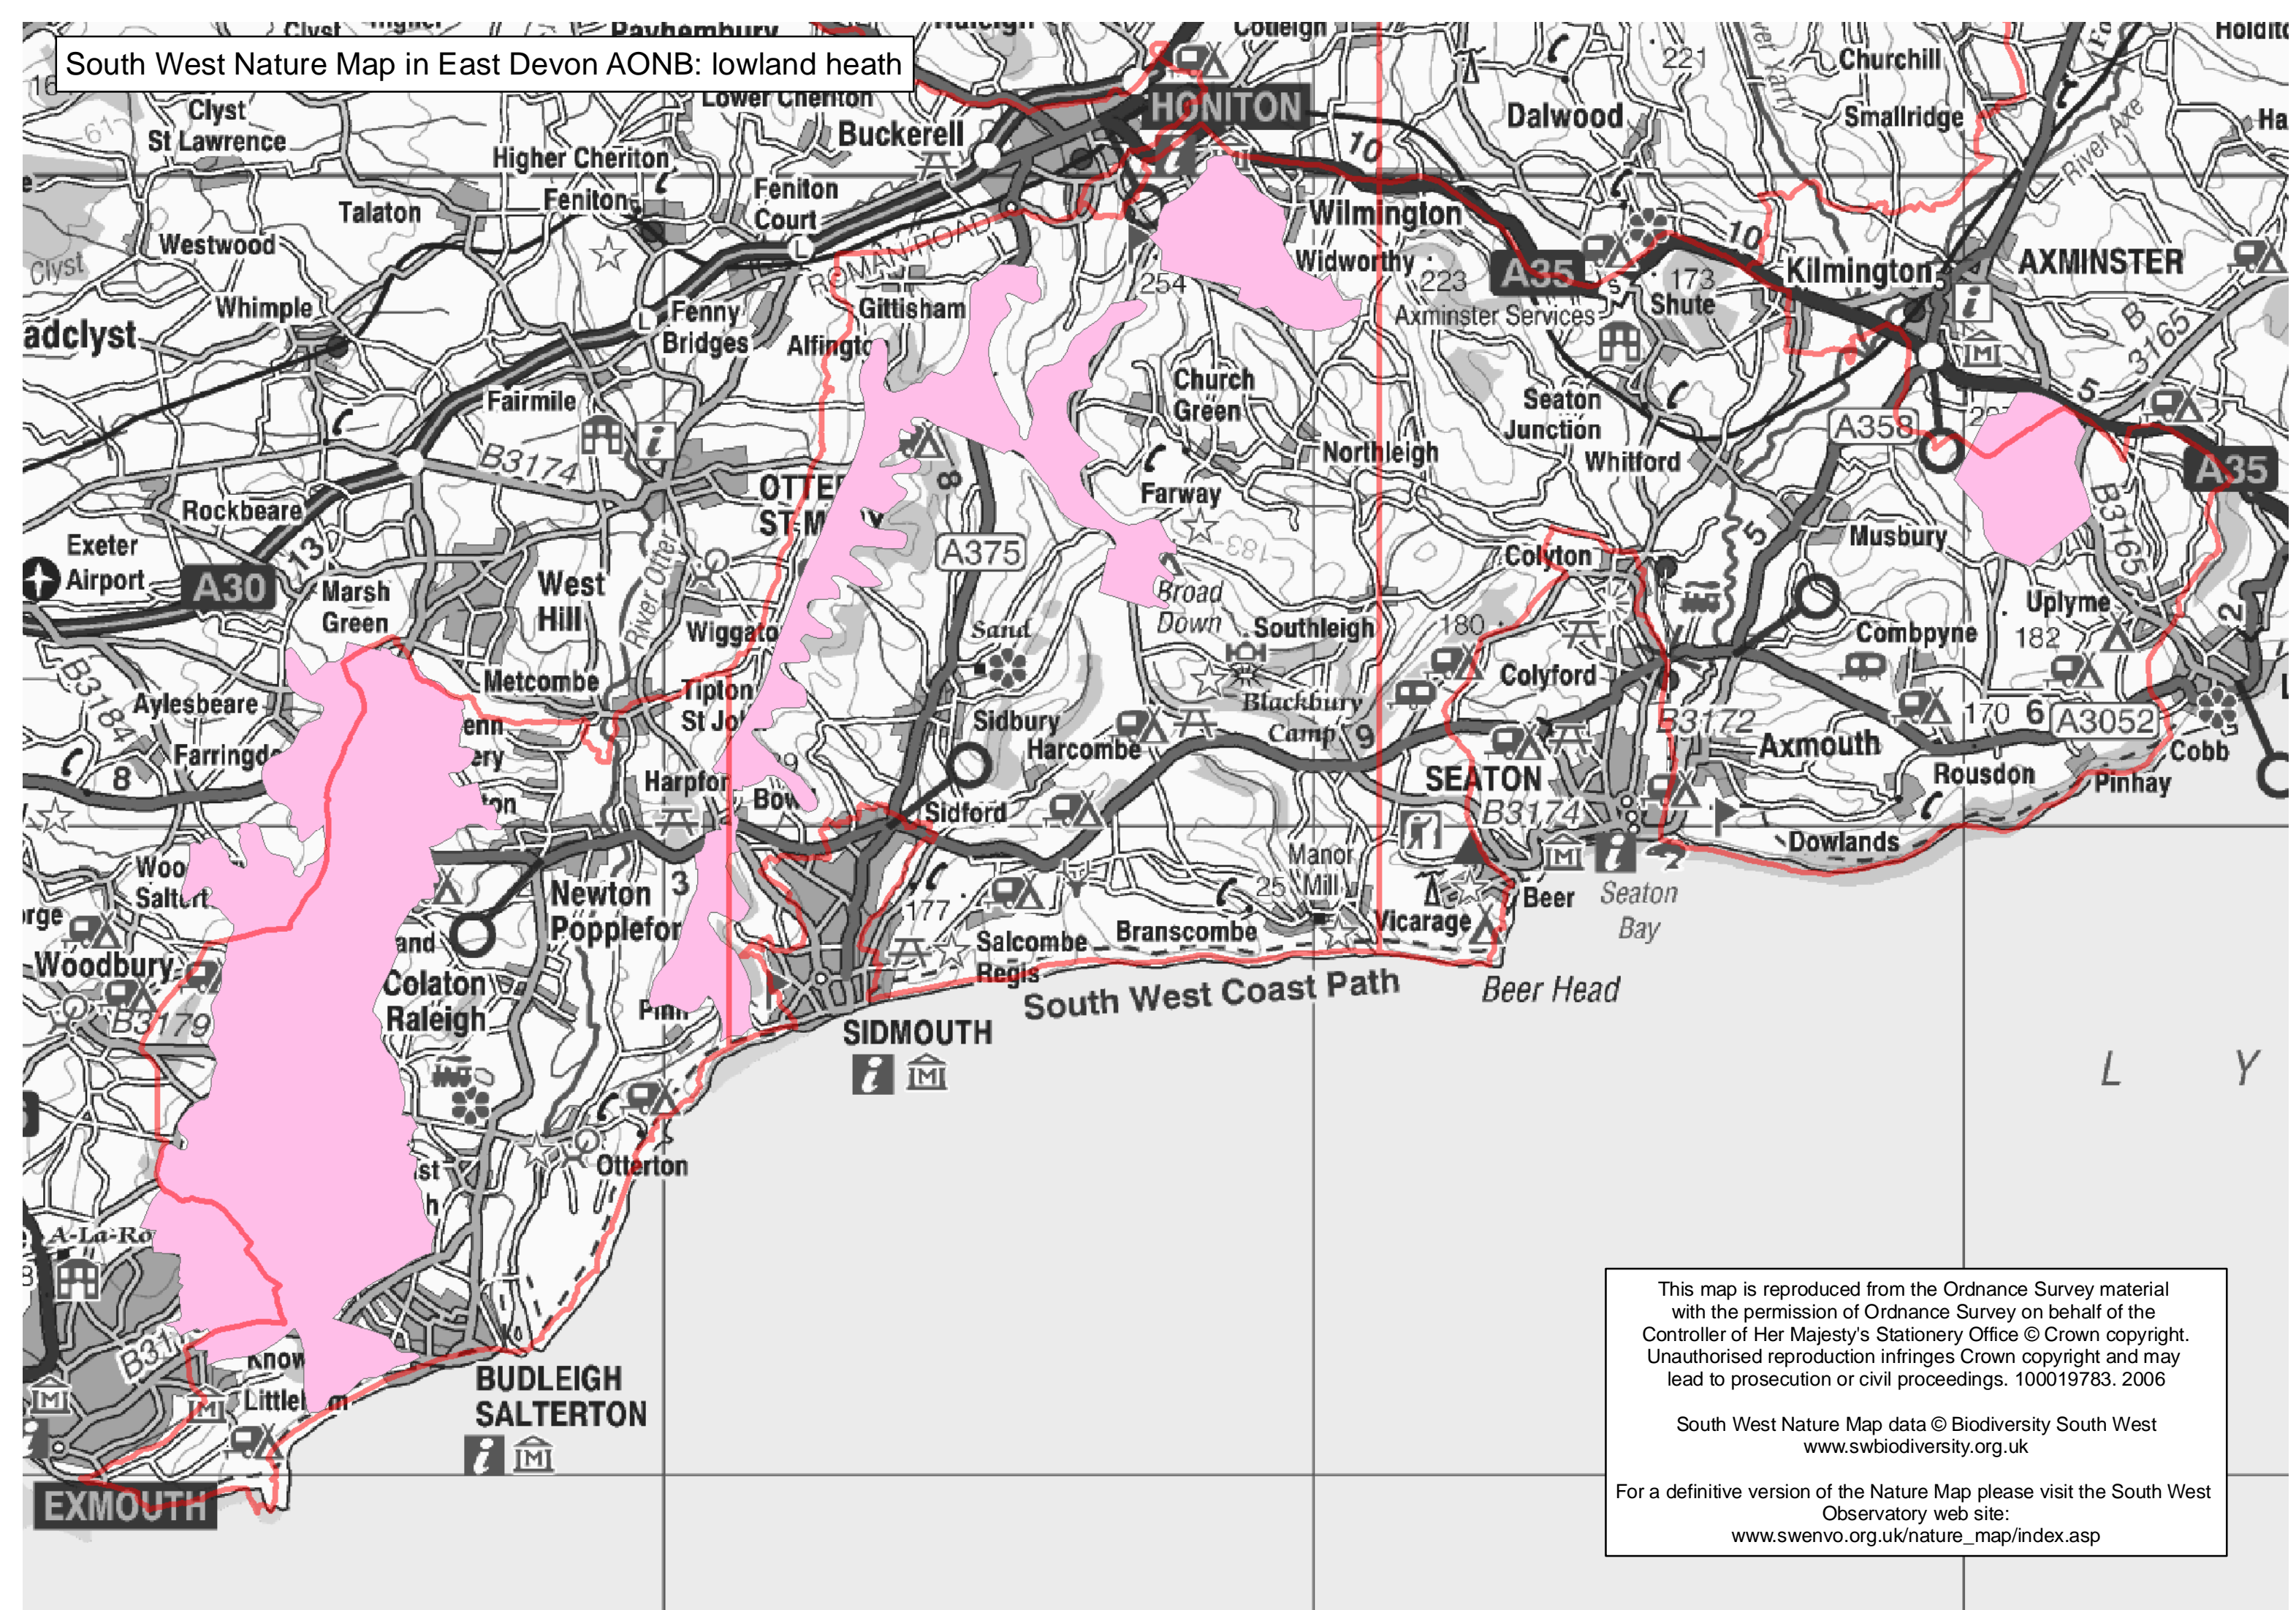

South West Nature Map in East Devon AONB: lowland heath

This map is reproduced from the Ordnance Survey material with the permission of Ordnance Survey on behalf of the Controller of Her Majesty's Stationery Office © Crown copyright. Unauthorised reproduction infringes Crown copyright and may lead to prosecution or civil proceedings. 100019783. 2006

South West Nature Map data © Biodiversity South West
www.swbiodiversity.org.uk

For a definitive version of the Nature Map please visit the South West Observatory web site:
www.swenvo.org.uk/nature_map/index.asp