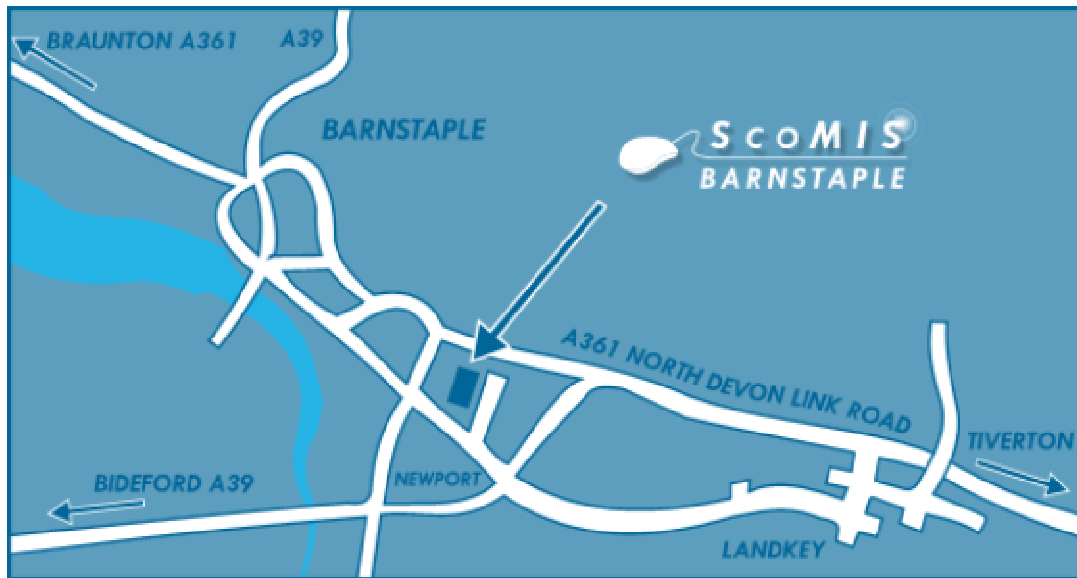

ICT Training Room, ScoMIS, Lampard Vachal School, Barnstaple

Last Updated: July 11, 2005

ICT Training Room
ScoMIS
Lampard Vachell School
Annexe
St John's Lane
Newport
Barnstaple
EX32 9DD

Directions

The centre in Barnstaple is situated at Lampard Vachell School, St Johns Lane, Newport, Barnstaple EX32 9DD.

If approaching from the A361 North Devon link road, turn left at the junction signposted to Landkey and Swimbridge (four miles past the turn-off to Cobbaton Combat Collection).

Take the second right-hand turning to Newport, Barnstaple. A mile further along, the road crosses over the by-pass and St John's Lane is the next turning on the right. The school is at the bottom of the road on the left.

Please do not drive into the main entrance but continue down the hill into the second entrance where parking is available. The ScoMIS Centre is reached from this lower car park.

If approaching from the town centre, take the A361 inner relief road heading east and turn right at the SWEB depot roundabout. At the top of the hill, turn left at the traffic lights into Landkey Road. After passing Newport School and the Health Centre, turn left into St John's Lane and proceed into the lower car park.