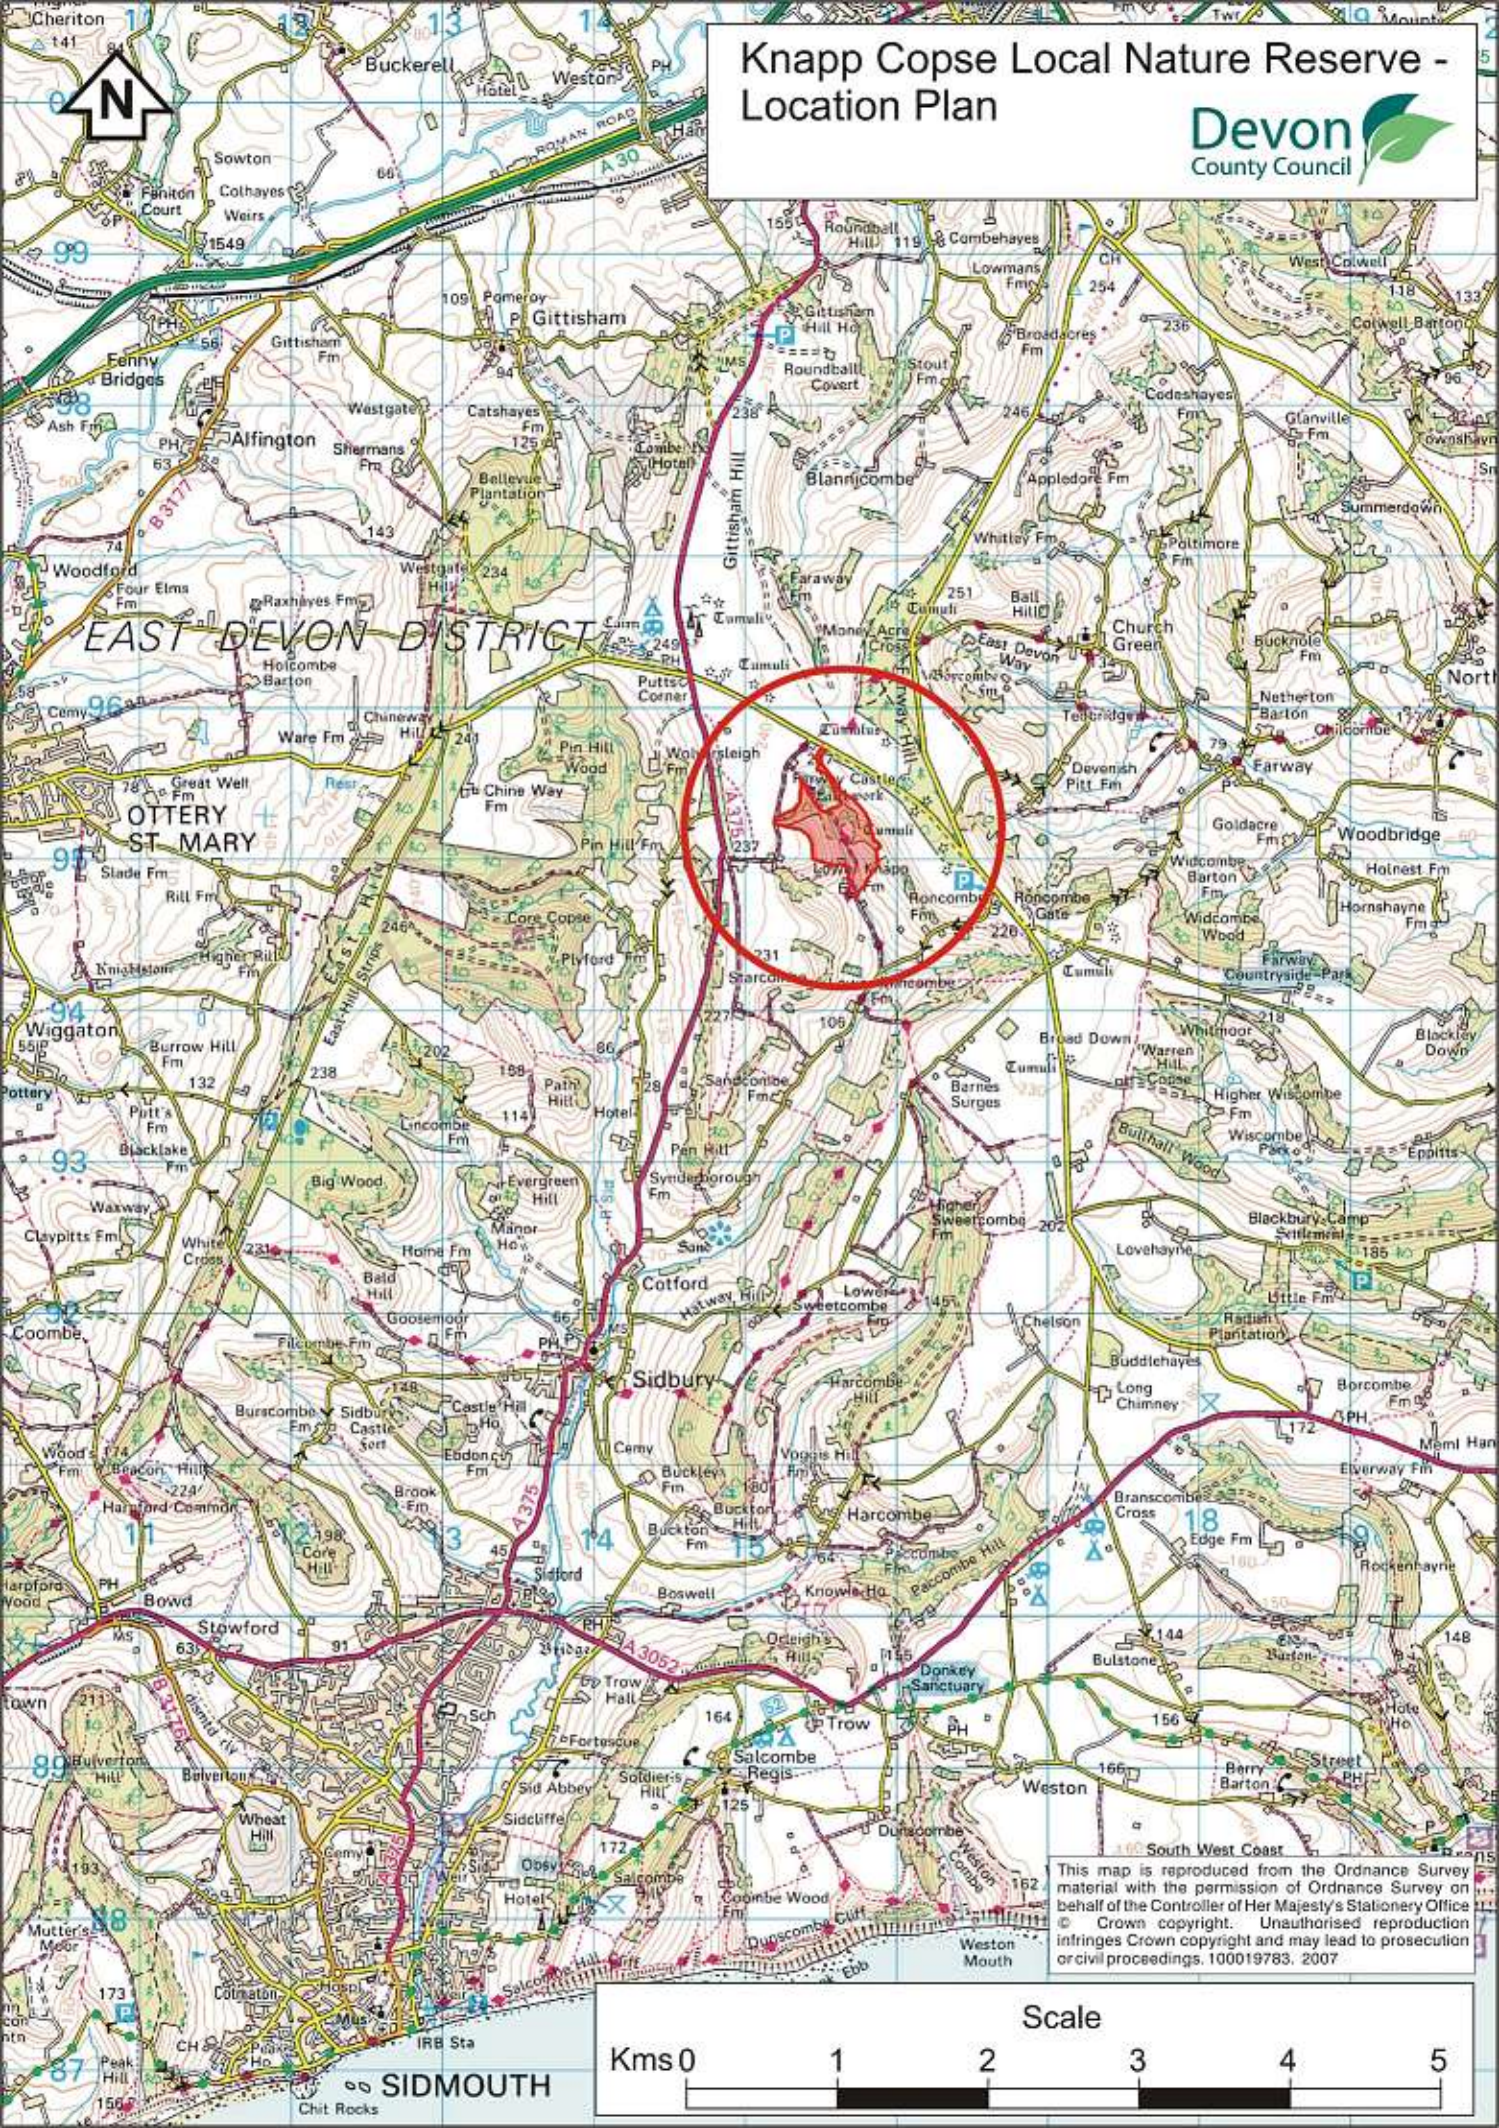

# Knapp Copse Local Nature Reserve - Location Plan

EAST DEVON DISTRICT

OTTERY ST MARY

Sidbury

SIDMOUTH

This map is reproduced from the Ordnance Survey material with the permission of Ordnance Survey on behalf of the Controller of Her Majesty's Stationery Office © Crown copyright. Unauthorised reproduction infringes Crown copyright and may lead to prosecution or civil proceedings. 100019783. 2007

Scale