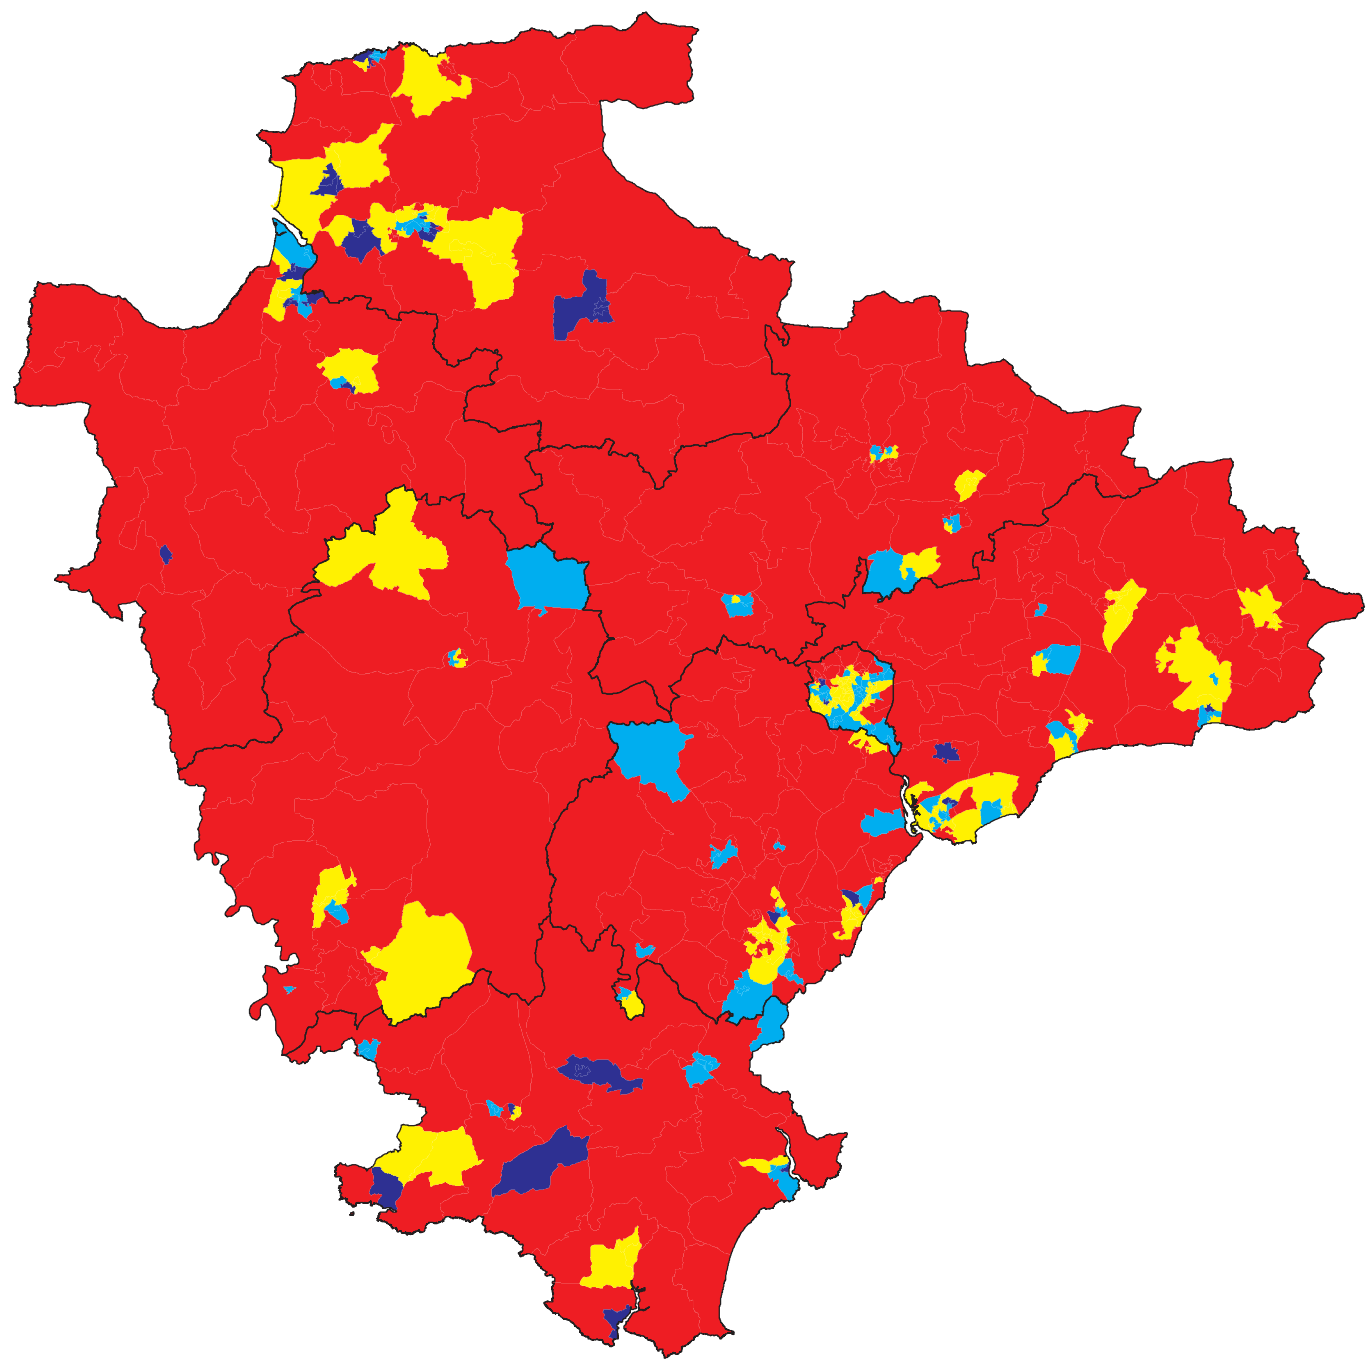

Index of Deprivation 2007 Barriers to Housing & Services

Legend

Index of Deprivation 2007

Levels

- Most deprived
-
-
- Least deprived

Strategic Intelligence
statistics@devon.gov.uk

This map is reproduced from Ordnance Survey material with the permission of Ordnance Survey on behalf of the Controller of Her Majesty's Stationery Office © Crown copyright. Unauthorised reproduction infringes Crown copyright and may lead to prosecution or civil proceedings. 100019783. 2007