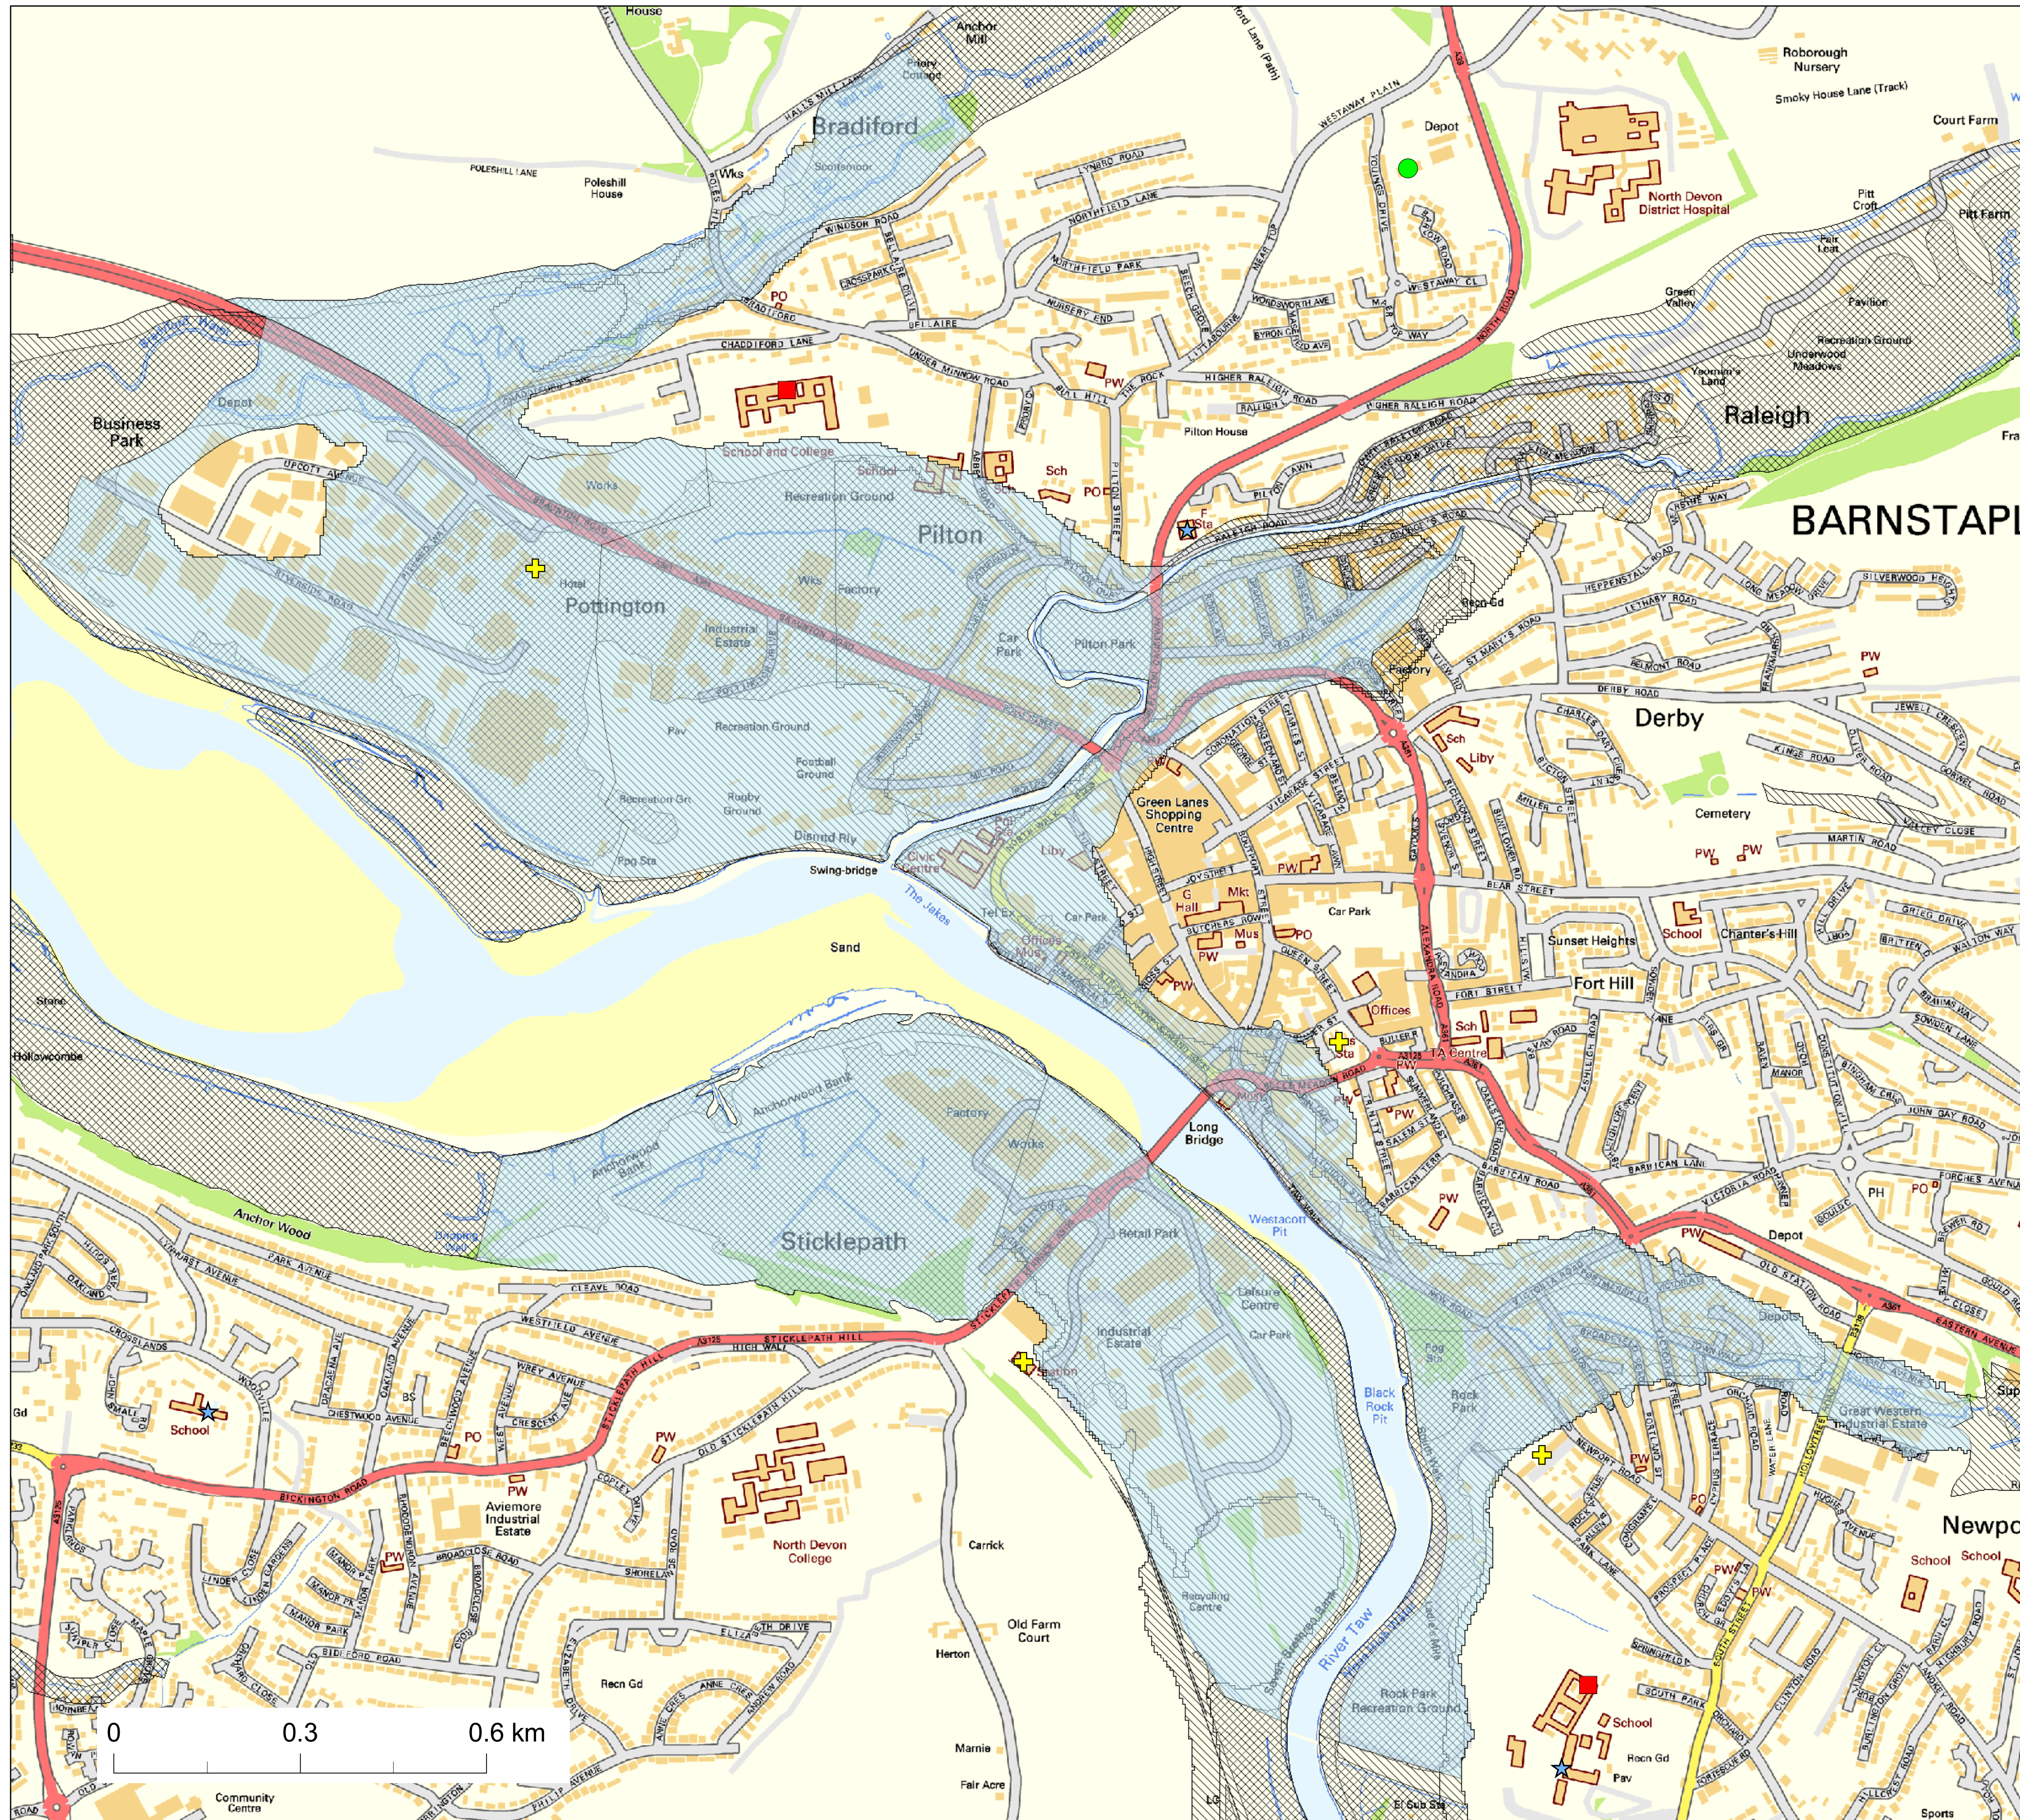

9 - Barnstaple MIP

Legend

- Silver Controls
- ★ Briefing Centres
- + Assembly Points
- MIP Zone
- 1 in 200 flood zone
- 1 in 1,000 flood zone
- Rest Centres

This map is reproduced from Ordnance Survey material with the permission of Ordnance Survey on behalf of the Controller of Her Majesty's Stationery Office © Crown copyright. Unauthorised reproduction infringes Crown copyright and may lead to prosecution or civil proceedings. 100019783. 2007