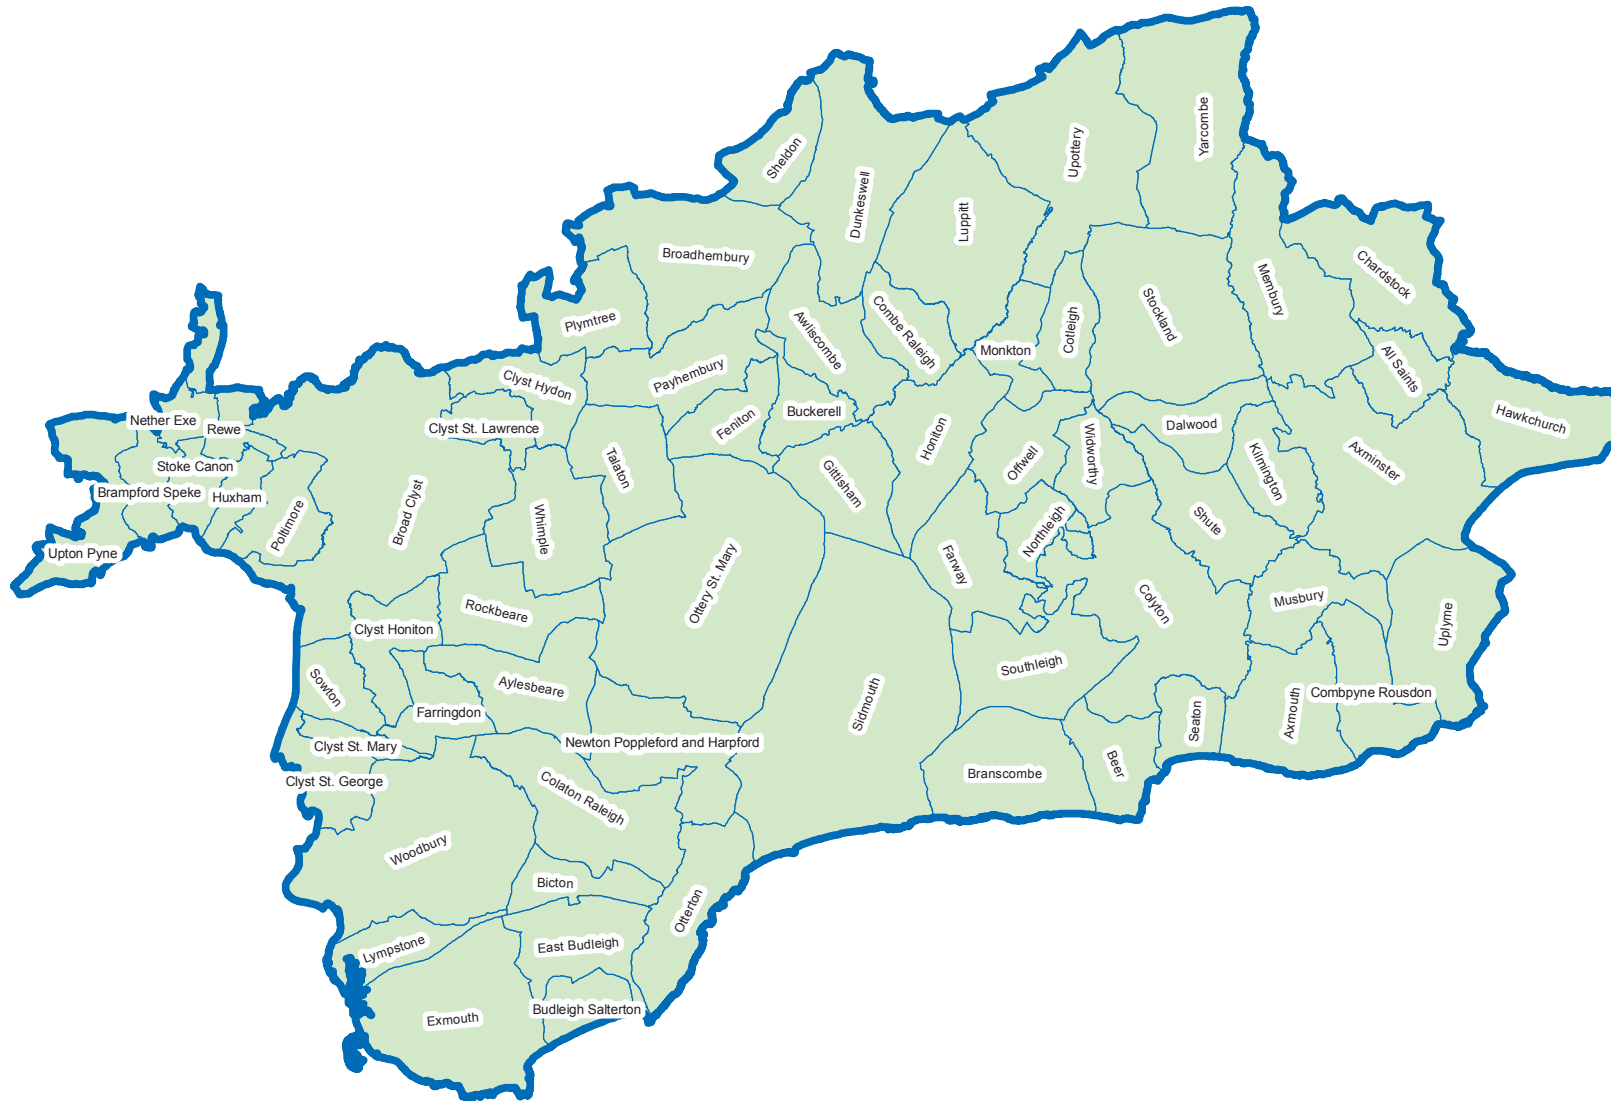

East Devon Parishes

Legend

 Parish Boundaries

Strategic Intelligence
statistics@devon.gov.uk

This map is reproduced from Ordnance Survey material with the permission of Ordnance Survey on behalf of the Controller of Her Majesty's Stationery Office © Crown copyright. Unauthorised reproduction infringes Crown copyright and may lead to prosecution or civil proceedings. 100019783. 2007