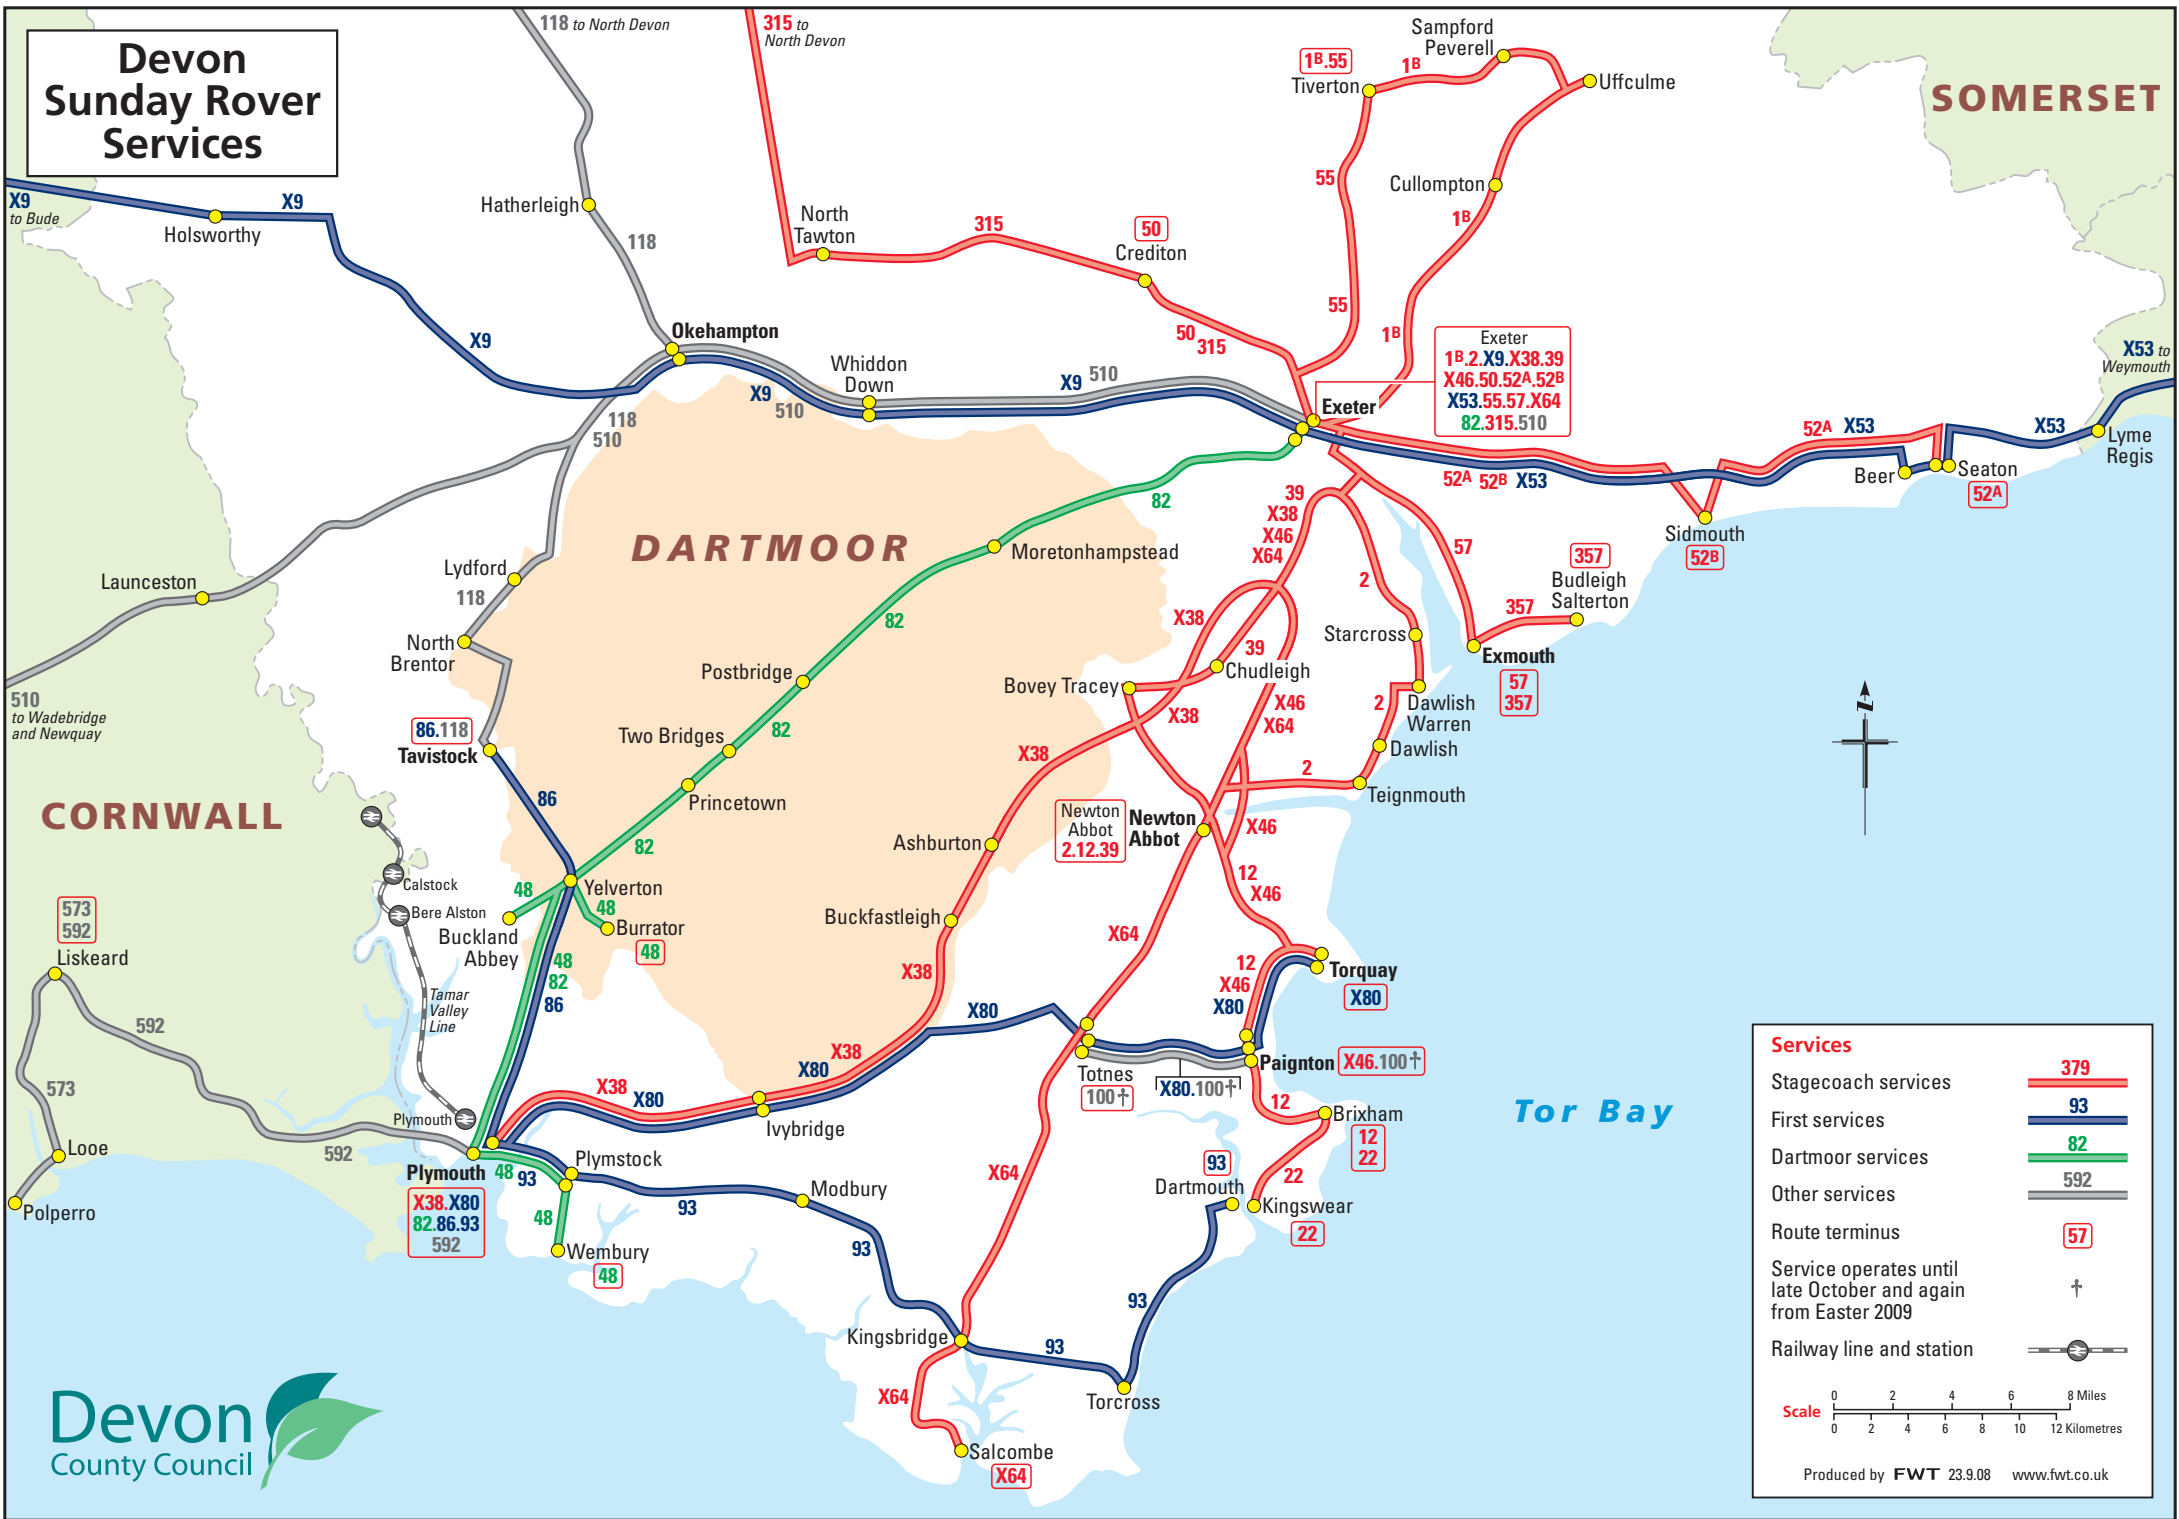

Devon Sunday Rover Services

Exeter
1B.2.X9.X38.39
X46.50.52A.52B
X53.55.57.X64
82.315.510

X38.X80
82.86.93
592

X46.100†

Newton Abbot
2.12.39

Services	
Stagecoach services	379
First services	93
Dartmoor services	82
Other services	592
Route terminus	57
Service operates until late October and again from Easter 2009	†
Railway line and station	

Scale: 0 2 4 6 8 Miles / 0 2 4 6 8 10 12 Kilometres

Produced by FWT 23.9.08 www.fwt.co.uk