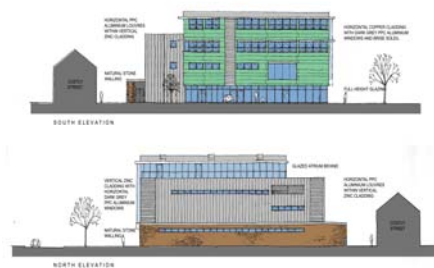

Devon Reinvestment Service

IVYBRIDGE LIBRARY & COMMUNITY RESOURCE CENTRE

The flagship project for Devon Reinvestment Service is the creation of a new Library and Community Resource Centre in Ivybridge.

About the project

This innovative project will demonstrate new ways of bringing complementary uses and different agencies into a single space in the heart of a small market town. The new building will bring together:

- a new library
- an ICT centre
- a business centre providing business advice, training, supported start-up units, and ICT access (and access to a crèche elsewhere in the town)
- a multi-purpose space for use as a venue for conferences, exhibitions, training, fairs, cultural activities and social events
- a Tourist Information Centre and retail opportunity
- meeting spaces of various sizes
- offices and interview rooms for the Credit Union and Citizens' Advice Bureau and for use by a range of other voluntary and statutory agencies
- new offices to expand provision in the town
- spaces for letting to complementary enterprises providing catering and refreshments for other users.