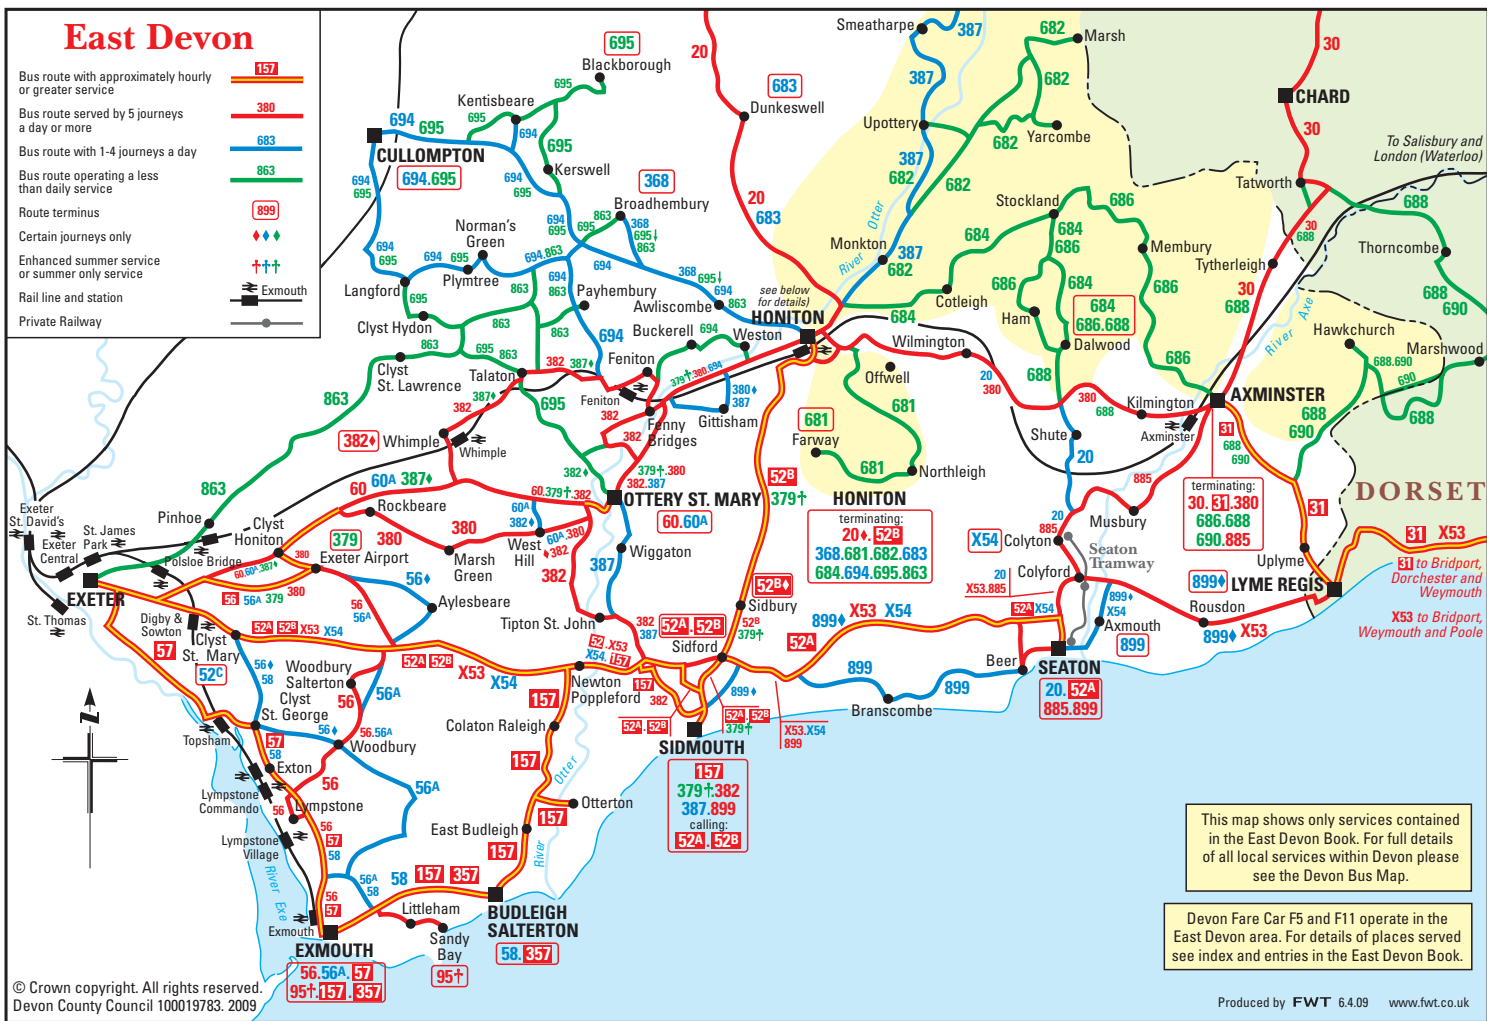

East Devon

157

Bus route served by 5 journeys a day or more

380

Bus route with 1-4 journeys a day

683

Bus route operating a less than daily service

863

Route terminus

899

Certain journeys only

◆◆◆

†††

Rail line and station

Exmouth

Private Railway

—●—

This map shows only services contained in the East Devon Book. For full details of all local services within Devon please see the Devon Bus Map.

Devon Fare Car F5 and F11 operate in the East Devon area. For details of places served see index and entries in the East Devon Book.