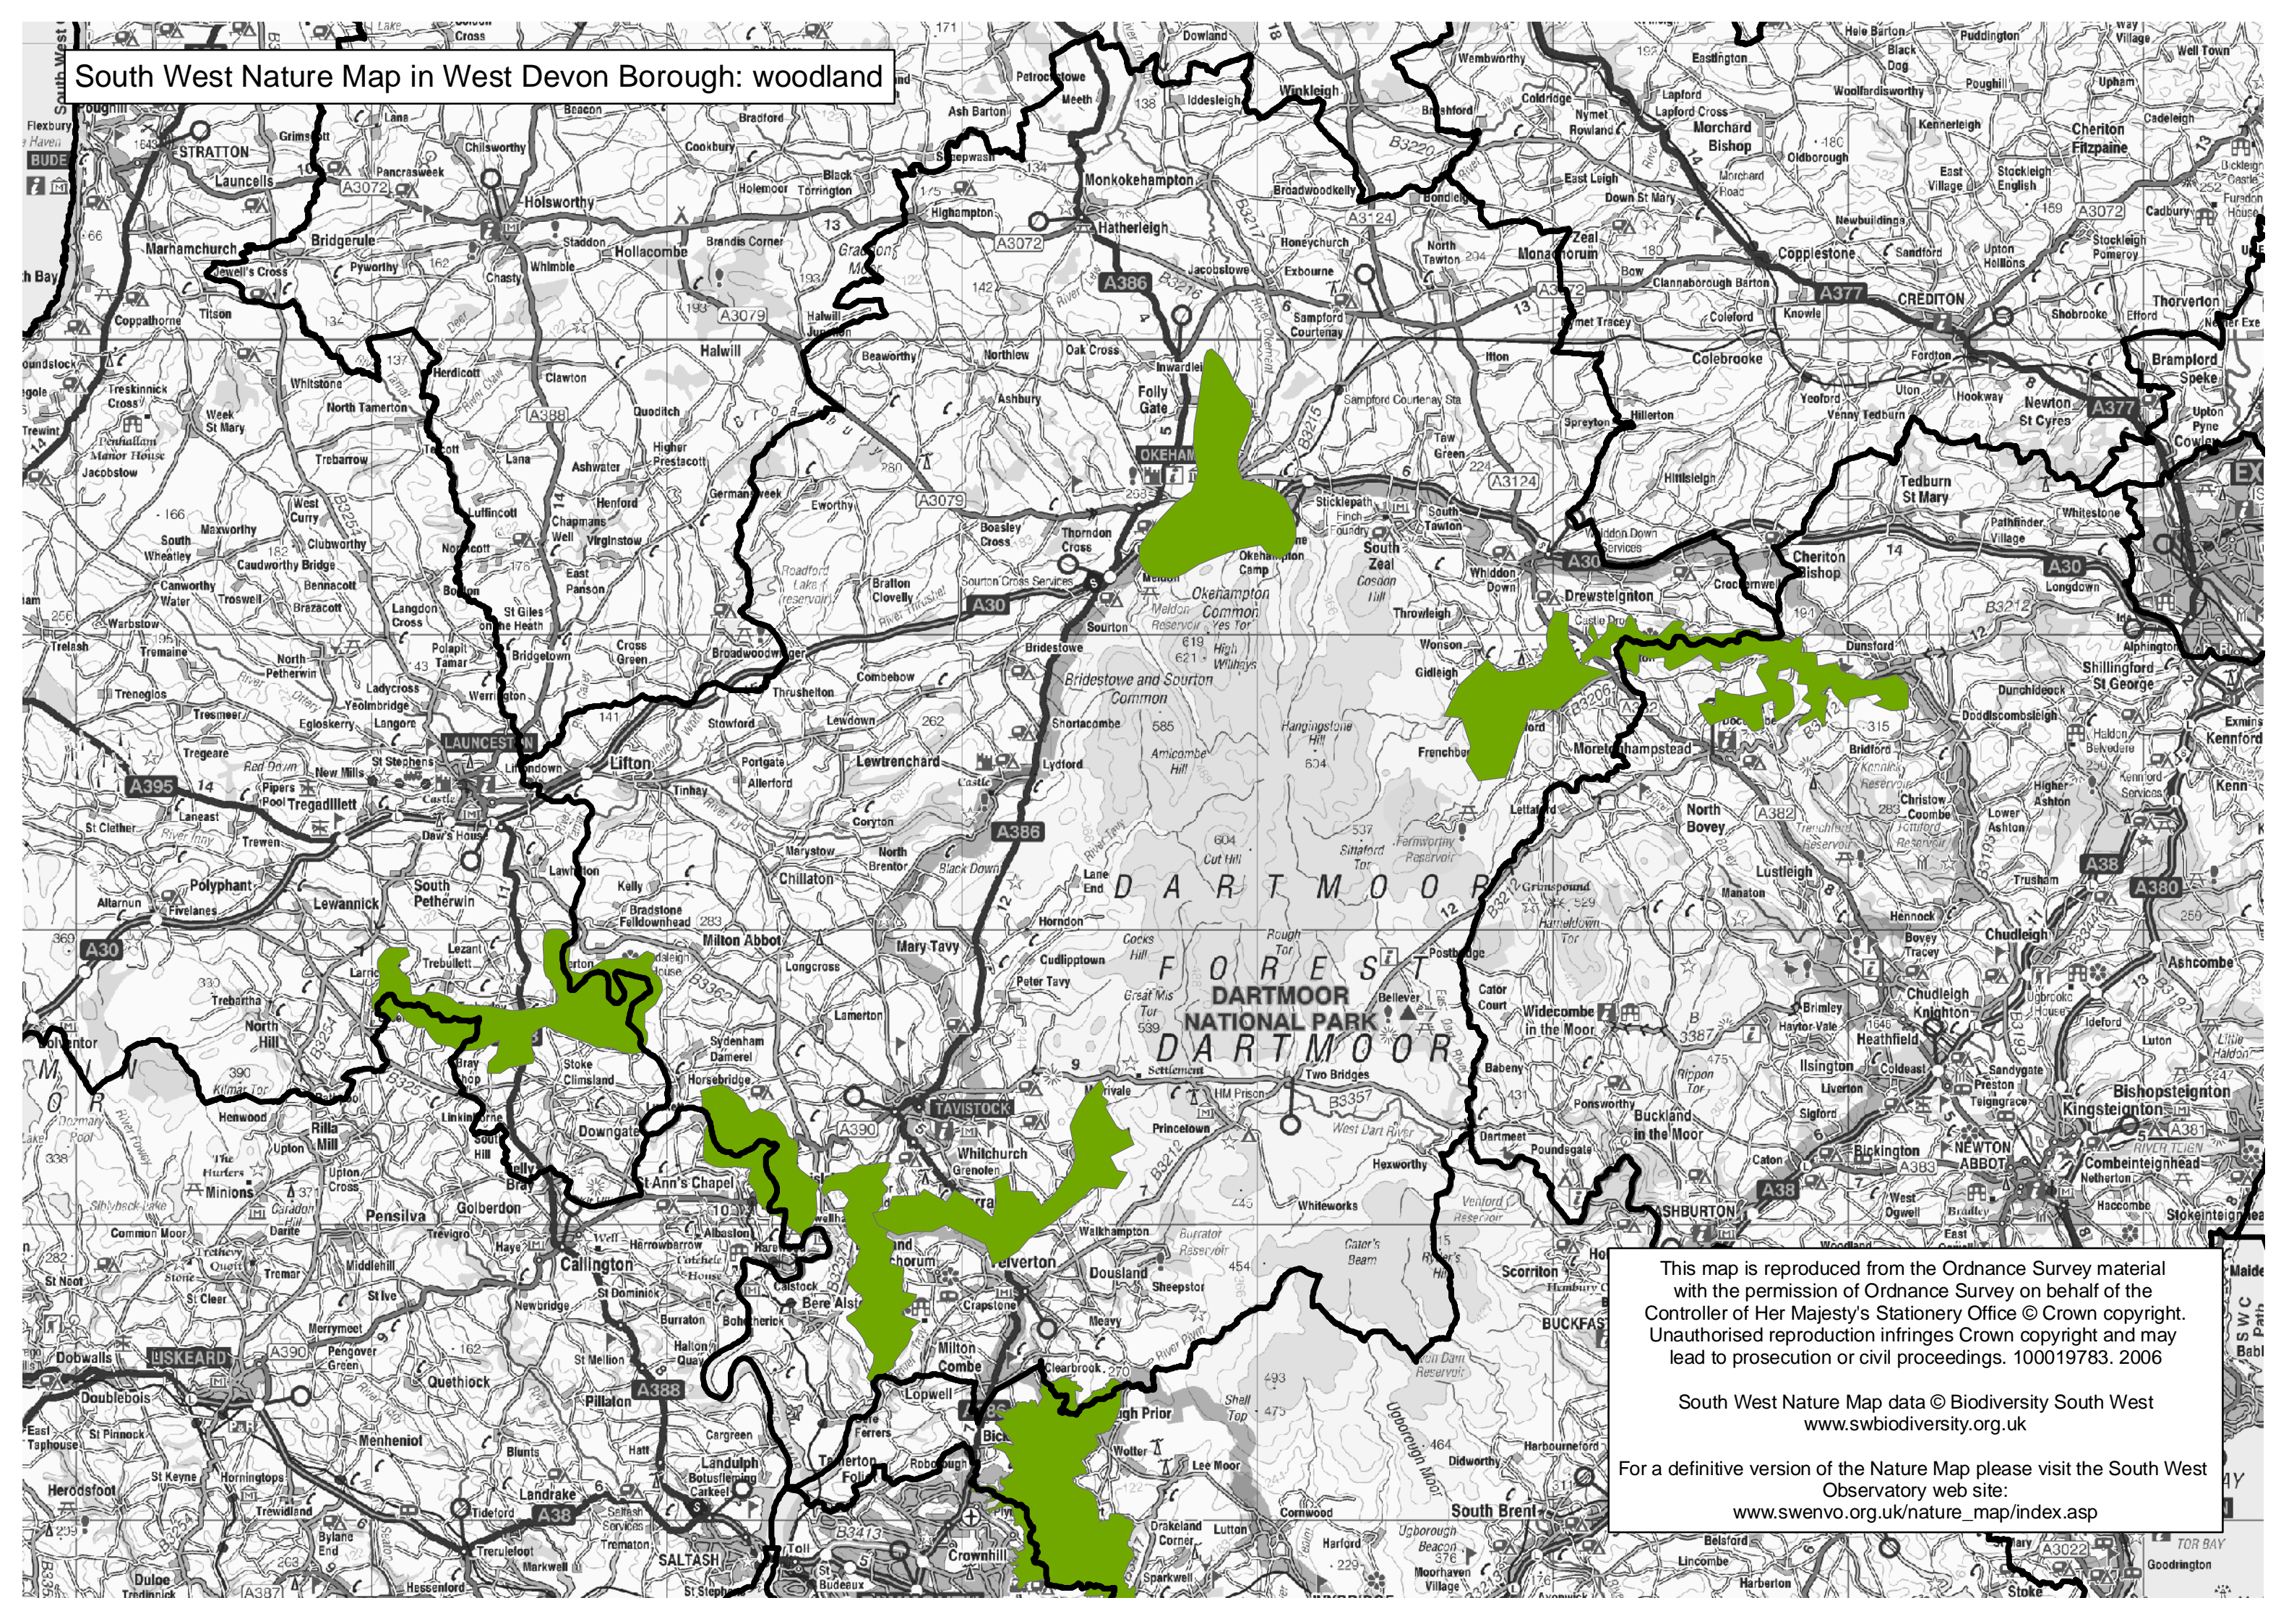

South West Nature Map in West Devon Borough: woodland

This map is reproduced from the Ordnance Survey material with the permission of Ordnance Survey on behalf of the Controller of Her Majesty's Stationery Office © Crown copyright. Unauthorised reproduction infringes Crown copyright and may lead to prosecution or civil proceedings. 100019783. 2006

South West Nature Map data © Biodiversity South West
www.swbiodiversity.org.uk

For a definitive version of the Nature Map please visit the South West Observatory web site:
www.swenvo.org.uk/nature_map/index.asp