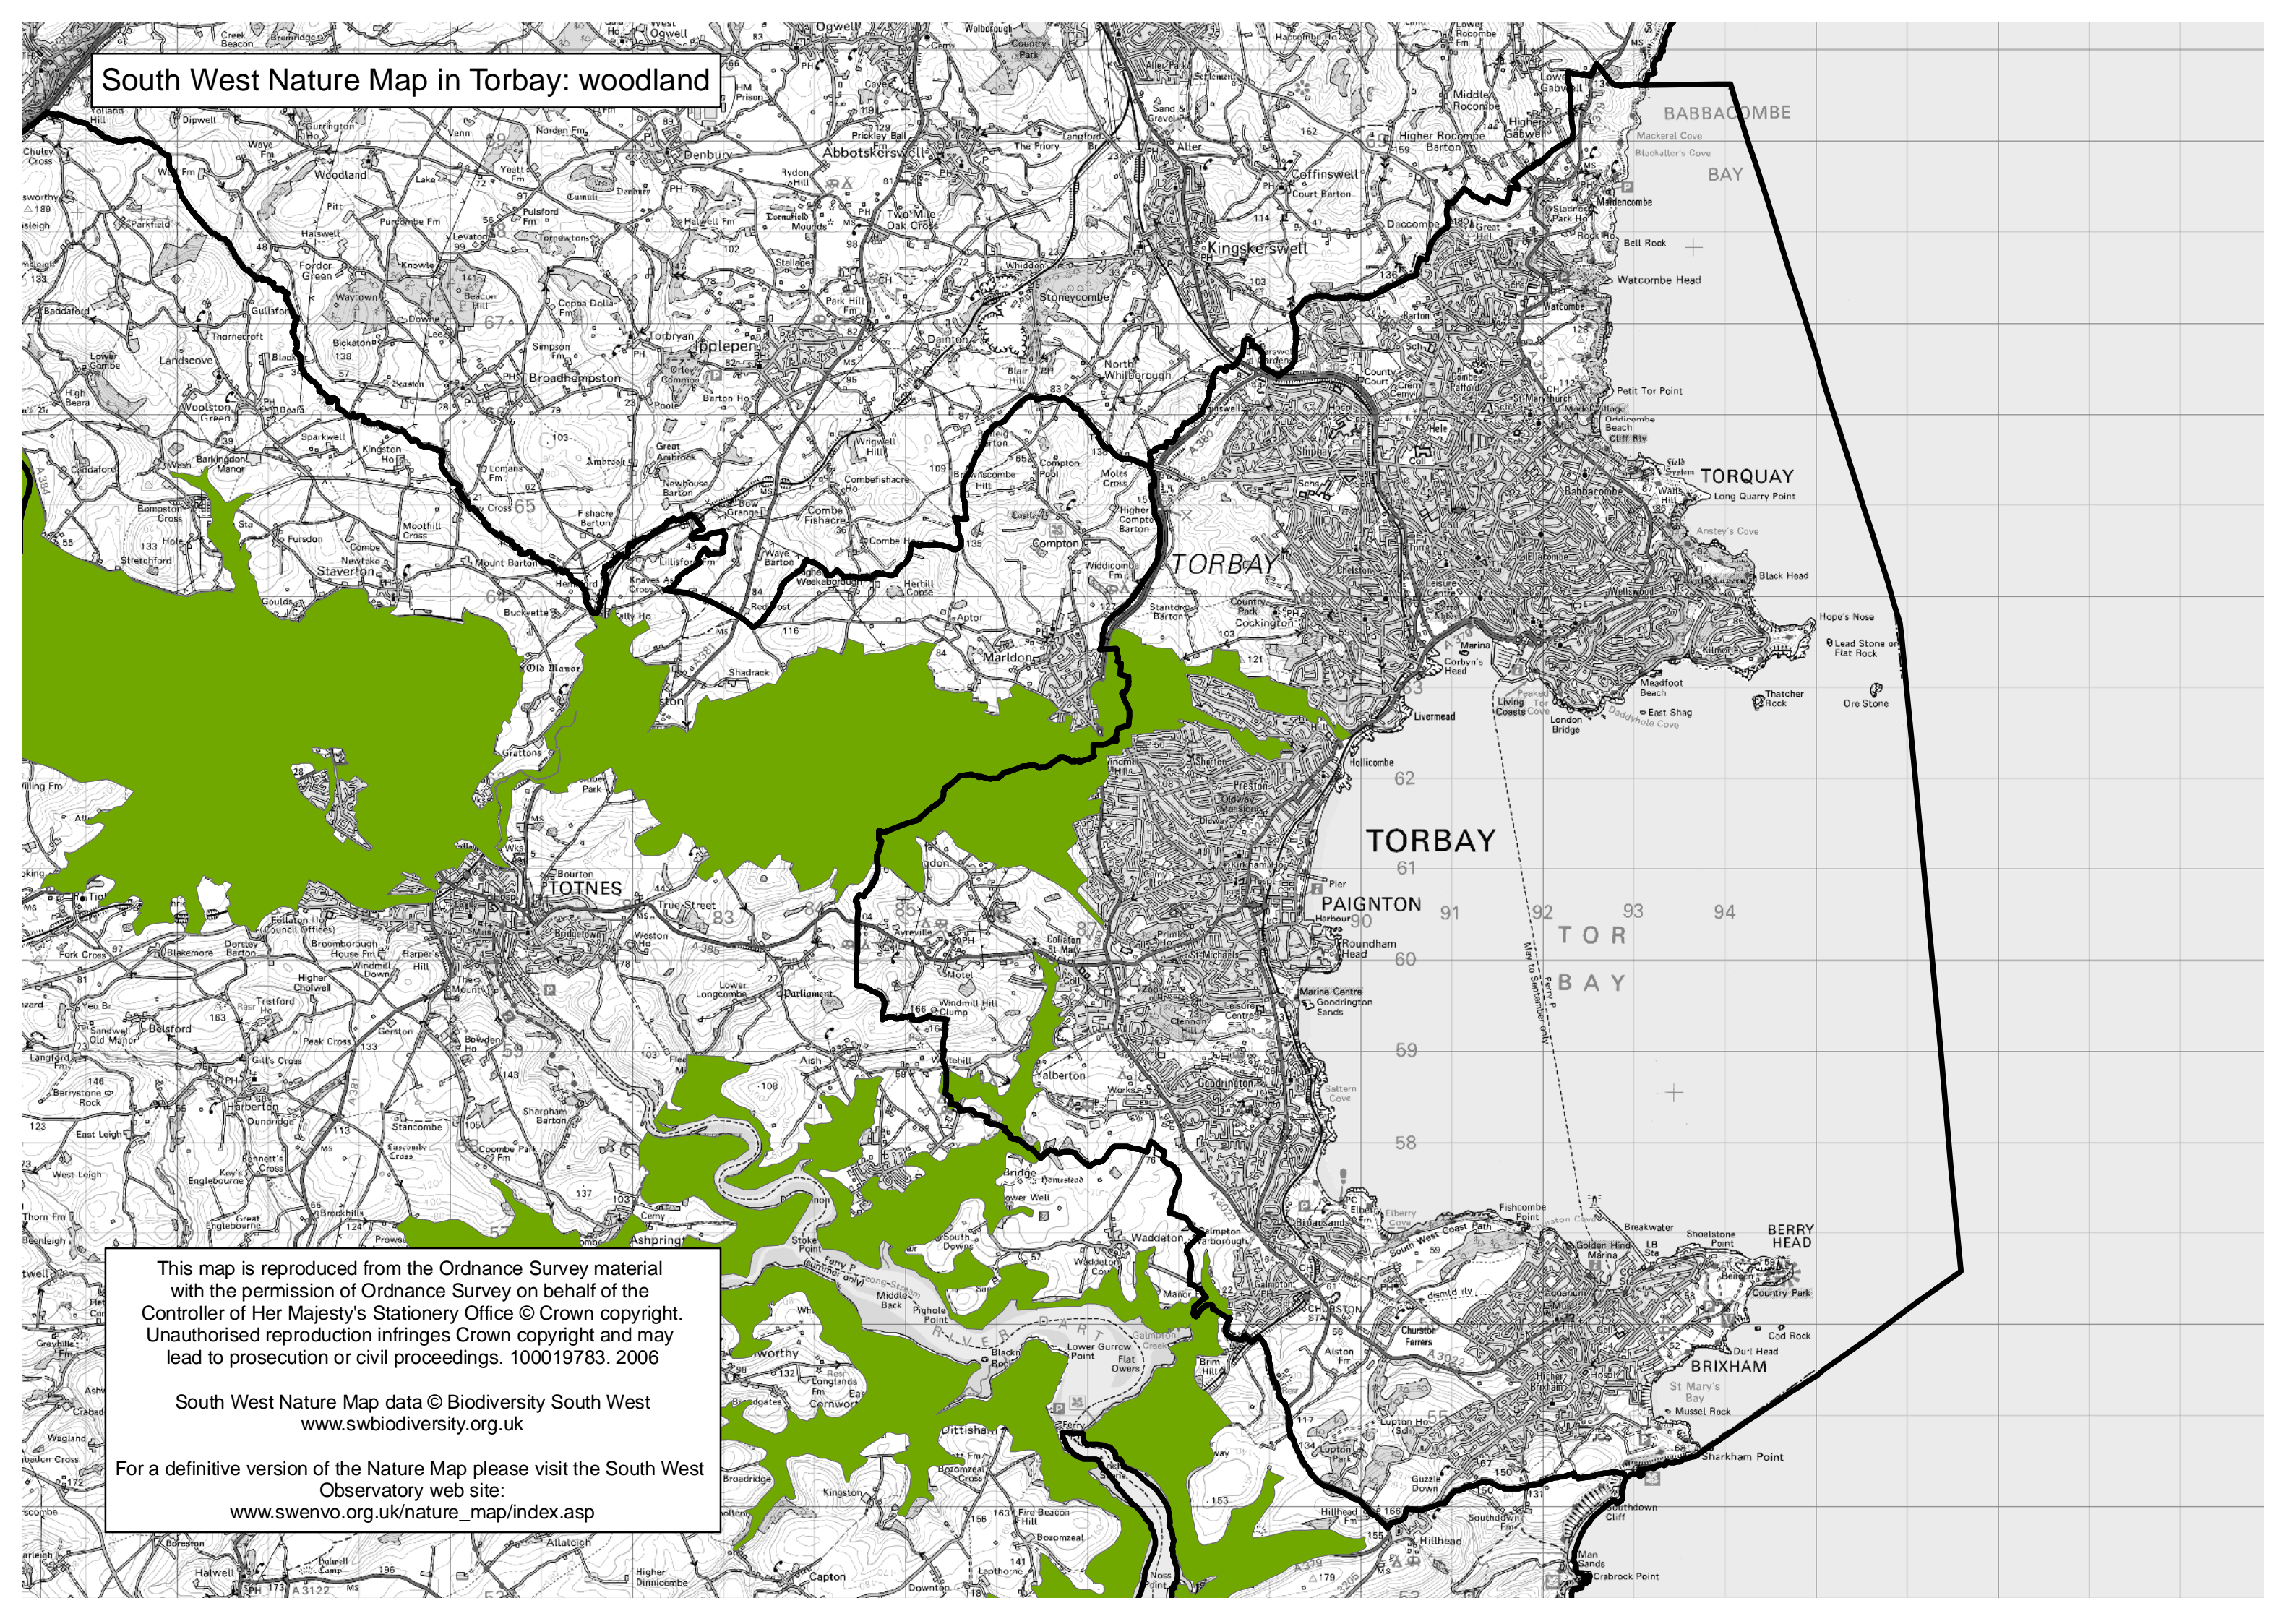

# South West Nature Map in Torbay: woodland

This map is reproduced from the Ordnance Survey material with the permission of Ordnance Survey on behalf of the Controller of Her Majesty's Stationery Office © Crown copyright. Unauthorised reproduction infringes Crown copyright and may lead to prosecution or civil proceedings. 100019783. 2006

South West Nature Map data © Biodiversity South West  
[www.swbiodiversity.org.uk](http://www.swbiodiversity.org.uk)

For a definitive version of the Nature Map please visit the South West Observatory web site:  
[www.swenvo.org.uk/nature\\_map/index.asp](http://www.swenvo.org.uk/nature_map/index.asp)