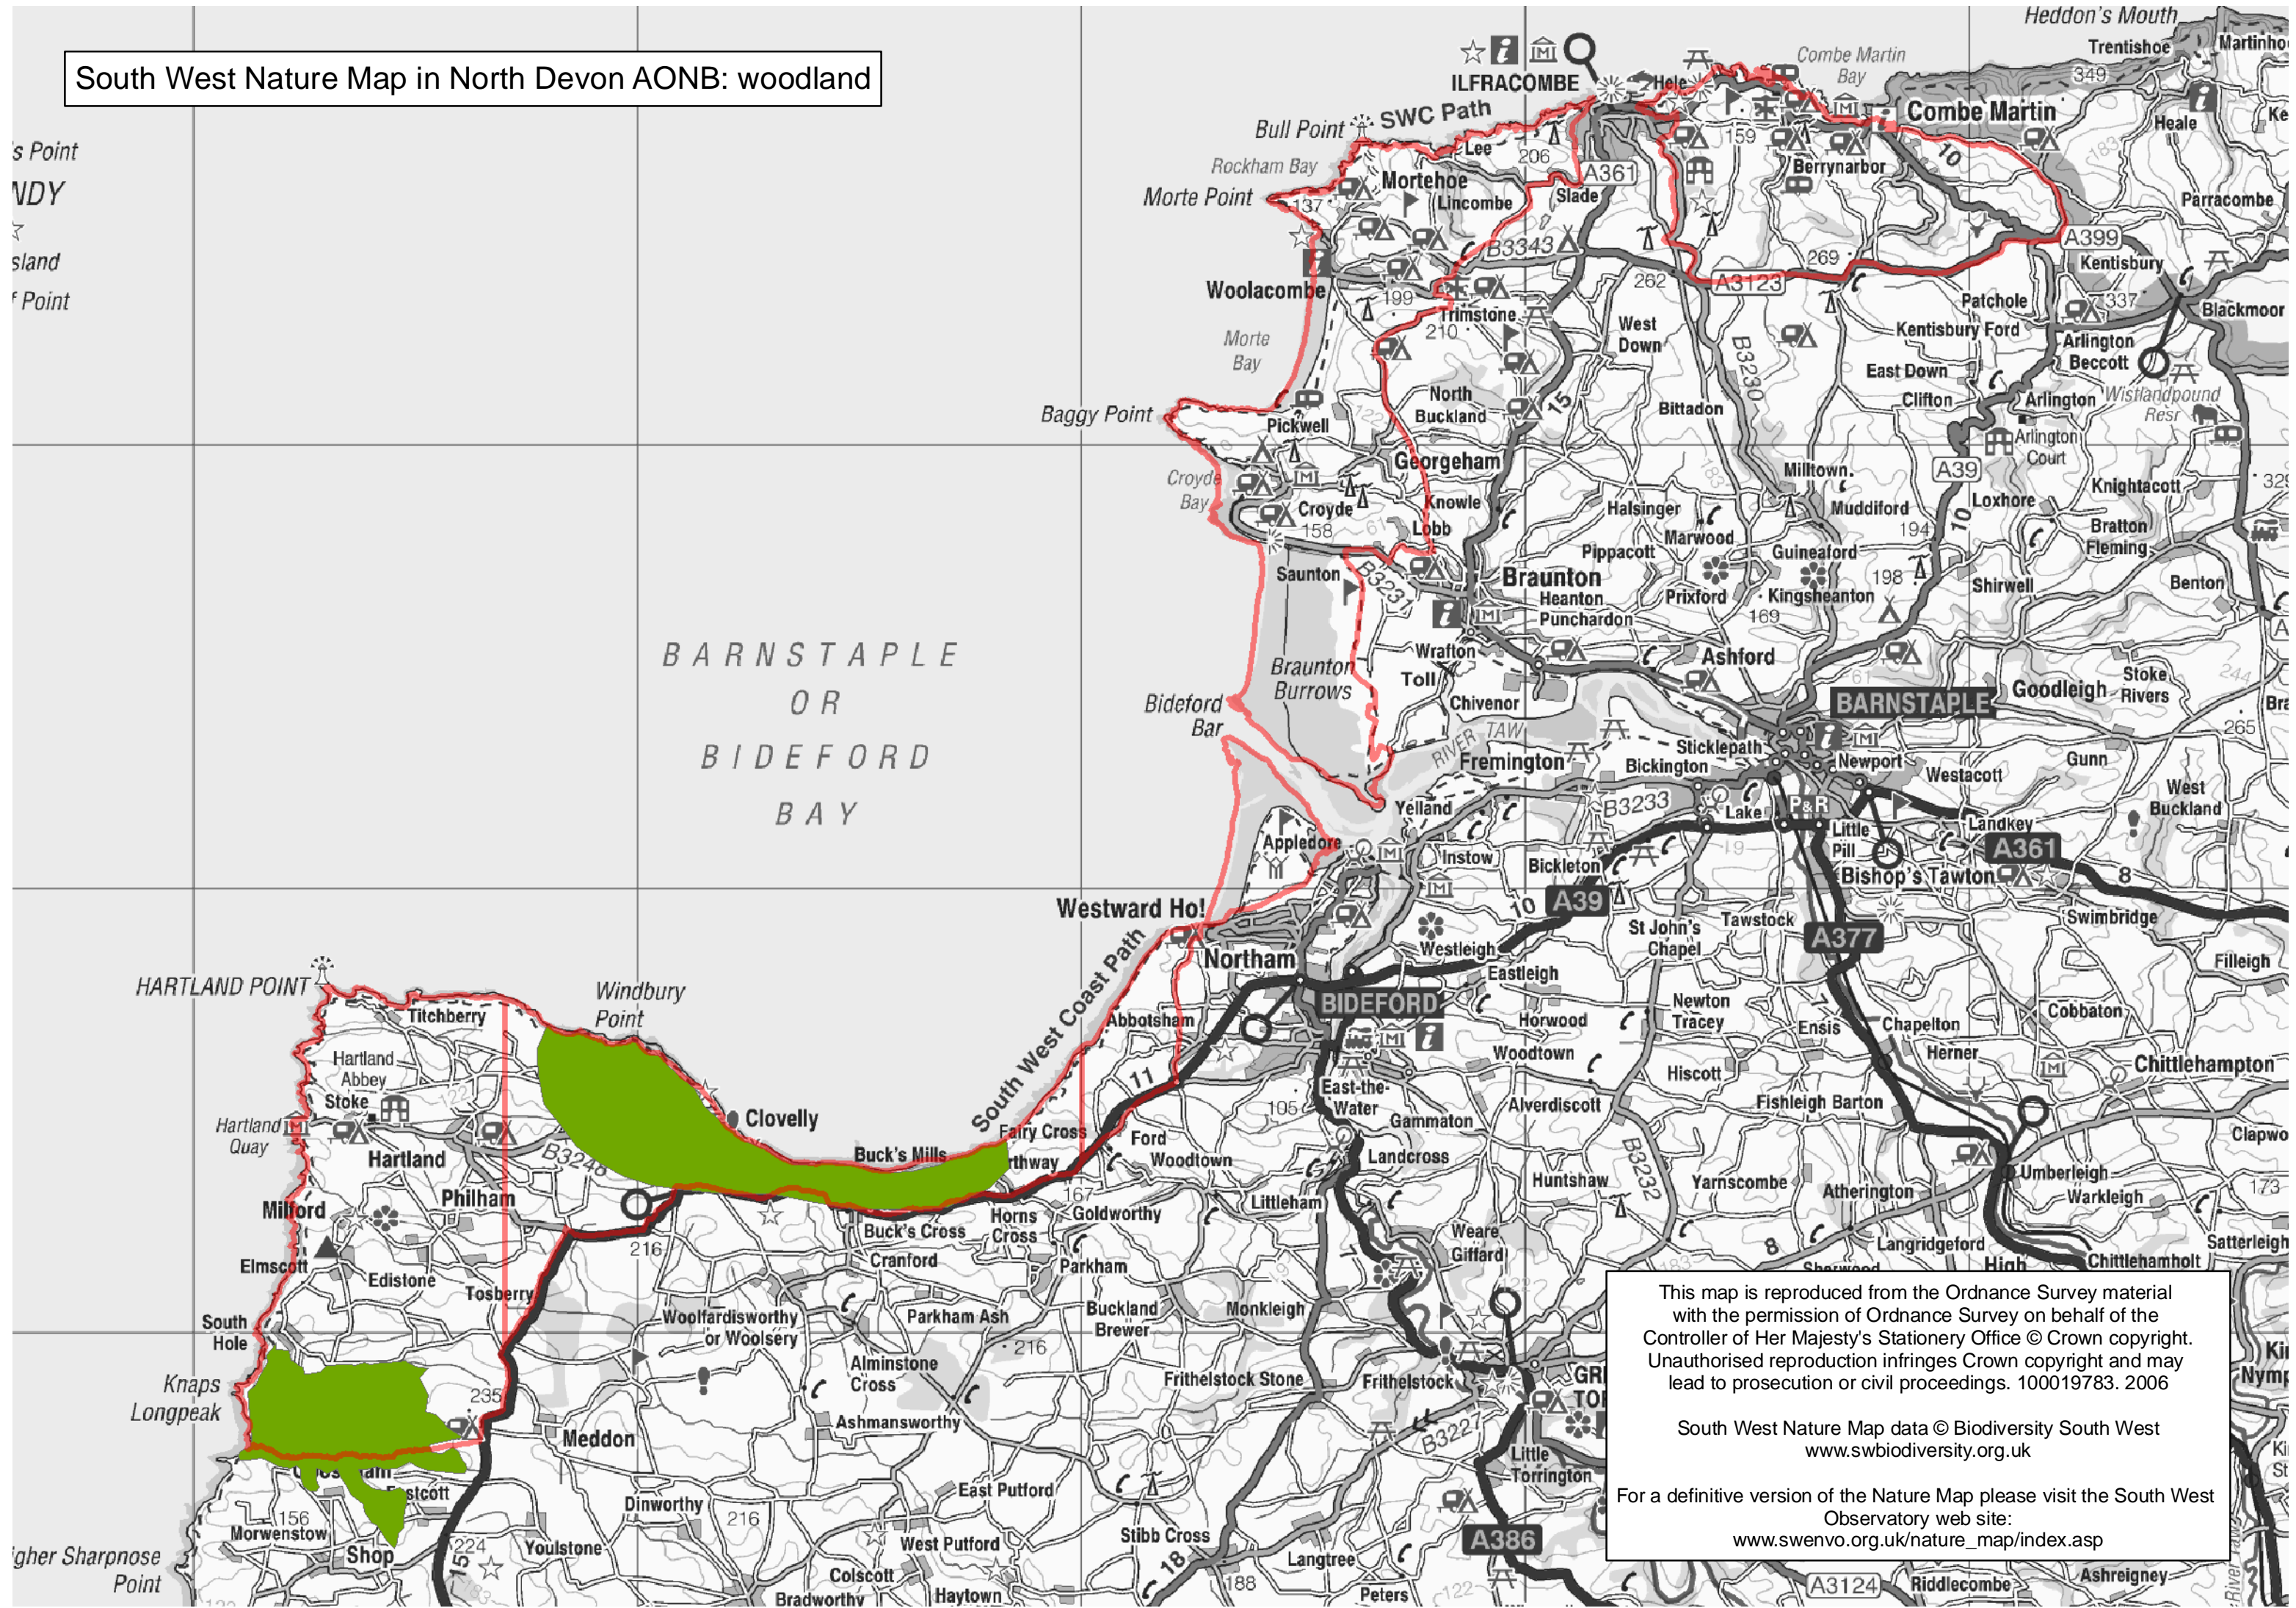

South West Nature Map in North Devon AONB: woodland

s Point
NDY
land
Point

This map is reproduced from the Ordnance Survey material with the permission of Ordnance Survey on behalf of the Controller of Her Majesty's Stationery Office © Crown copyright. Unauthorised reproduction infringes Crown copyright and may lead to prosecution or civil proceedings. 100019783. 2006

South West Nature Map data © Biodiversity South West
www.swbiodiversity.org.uk

For a definitive version of the Nature Map please visit the South West Observatory web site:
www.swenvo.org.uk/nature_map/index.asp