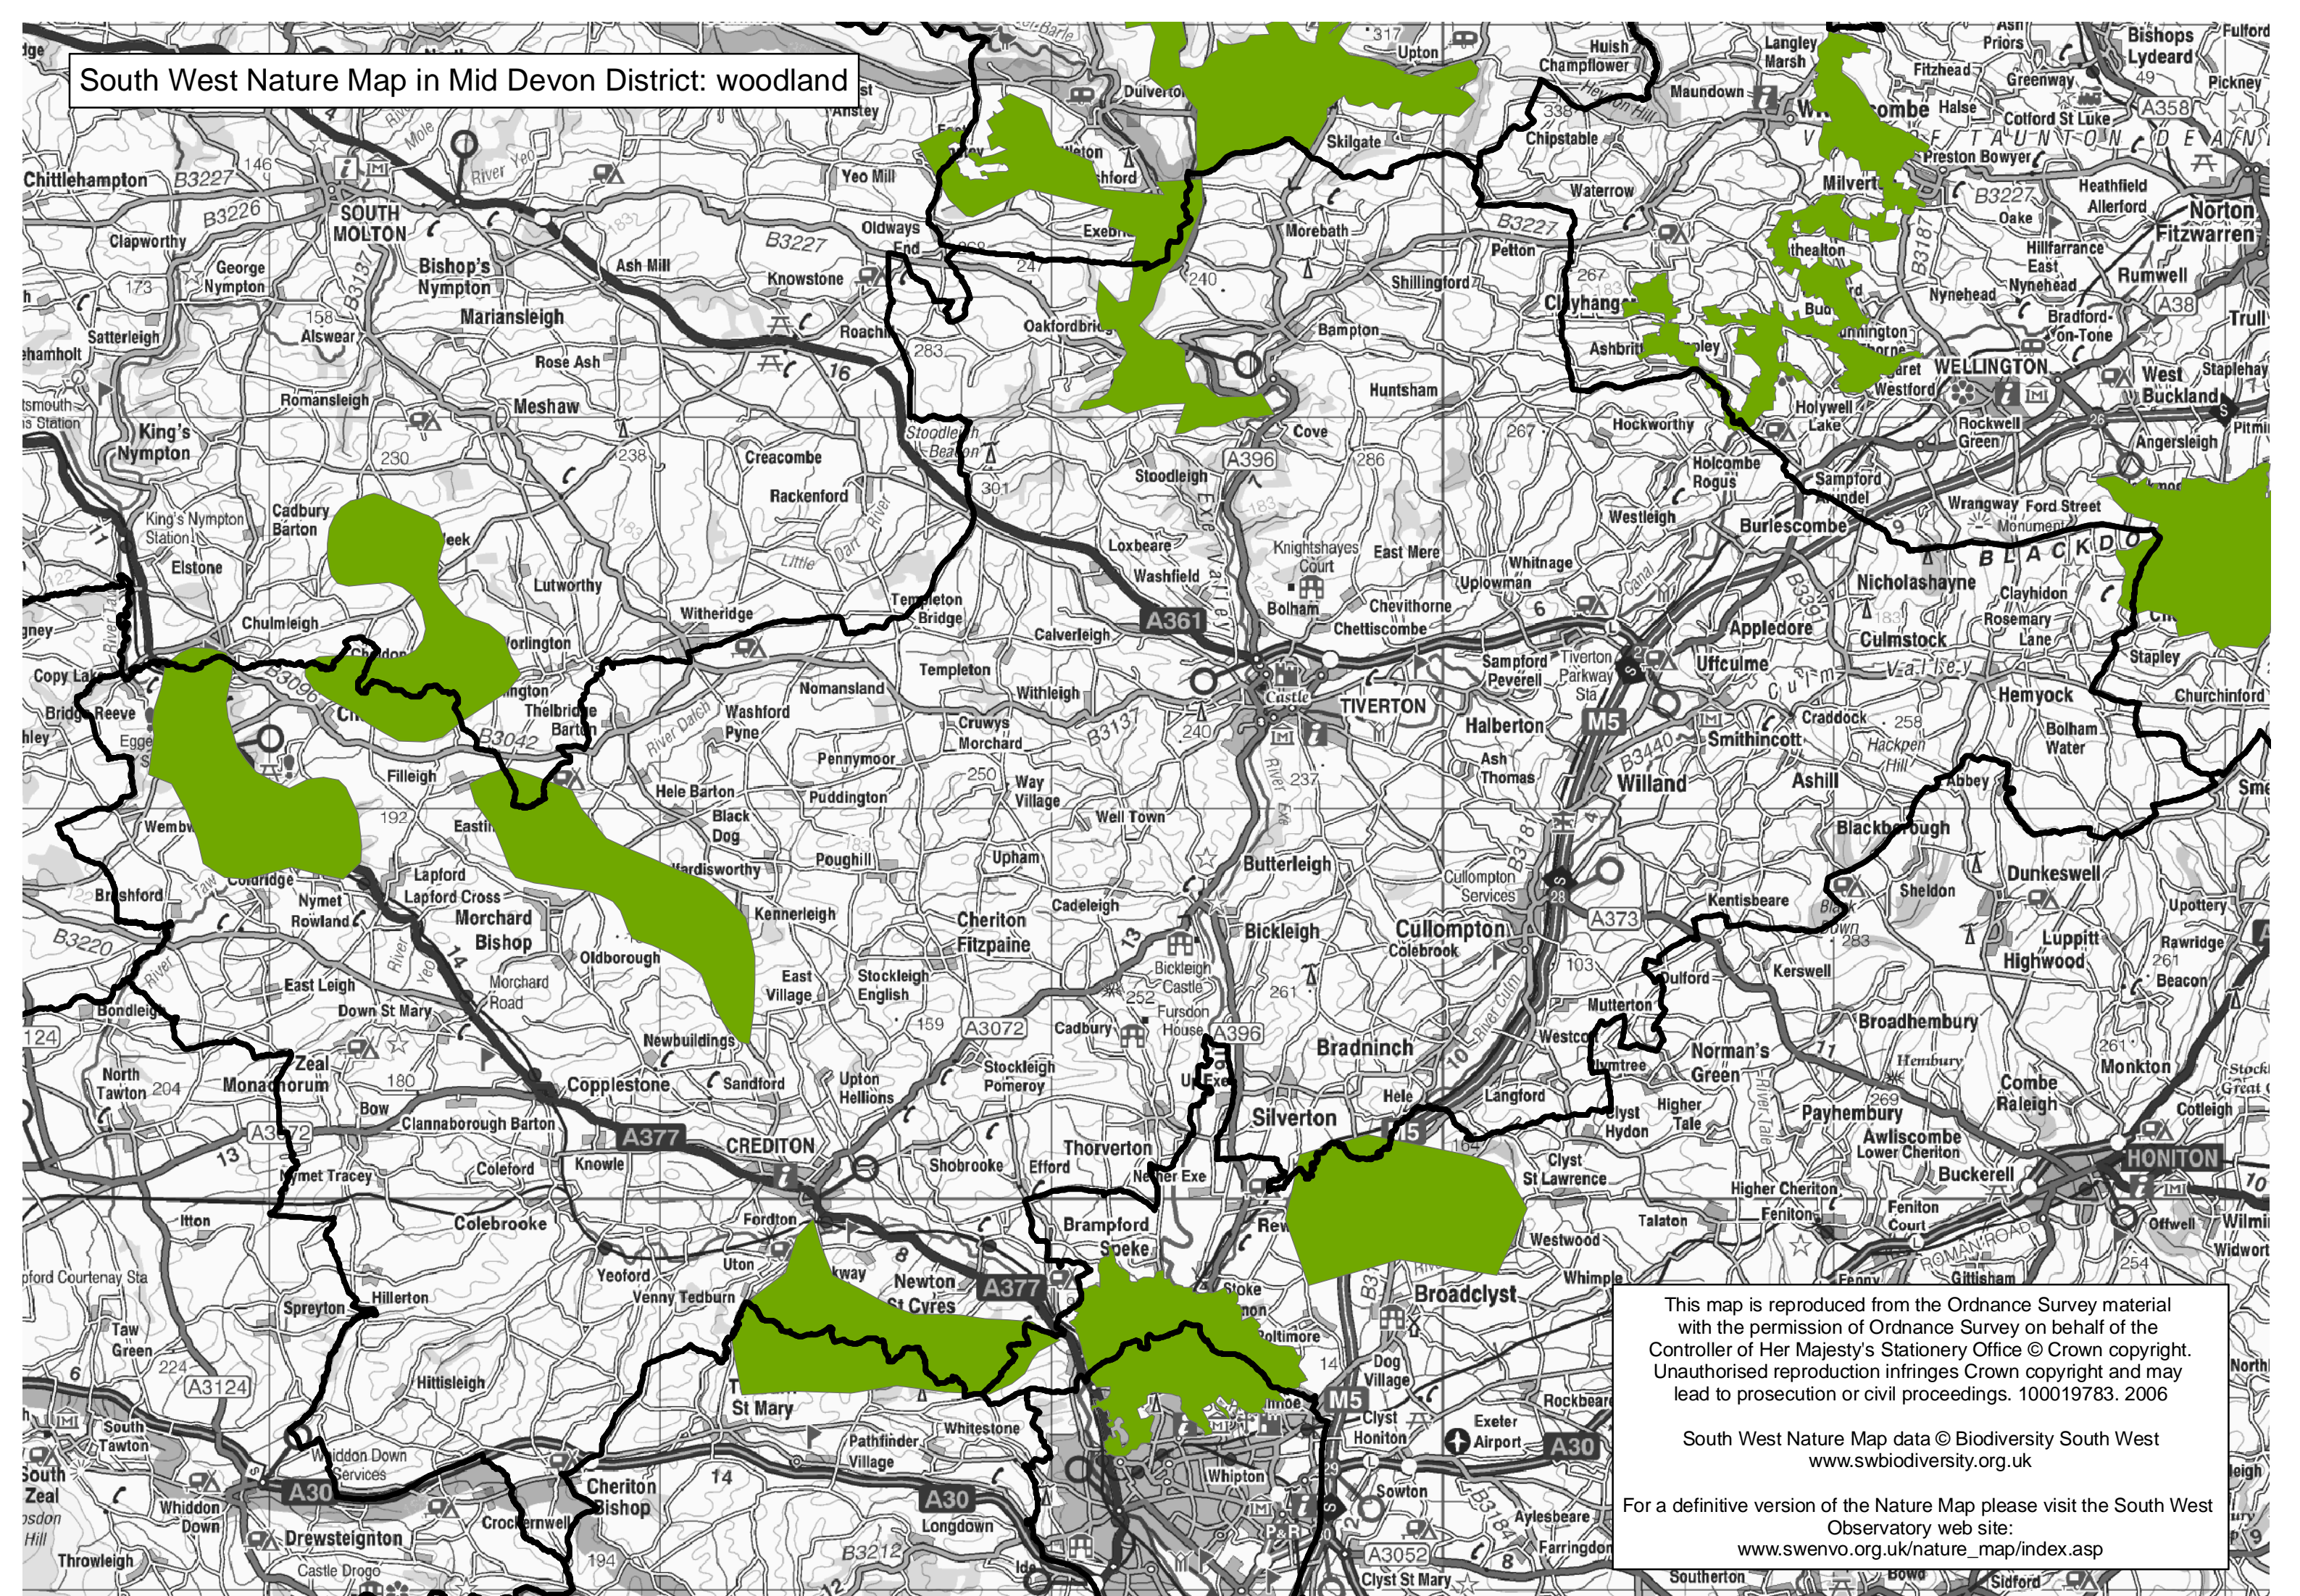

South West Nature Map in Mid Devon District: woodland

This map is reproduced from the Ordnance Survey material with the permission of Ordnance Survey on behalf of the Controller of Her Majesty's Stationery Office © Crown copyright. Unauthorised reproduction infringes Crown copyright and may lead to prosecution or civil proceedings. 100019783. 2006

South West Nature Map data © Biodiversity South West
www.swbiodiversity.org.uk

For a definitive version of the Nature Map please visit the South West Observatory web site:
www.swenvo.org.uk/nature_map/index.asp