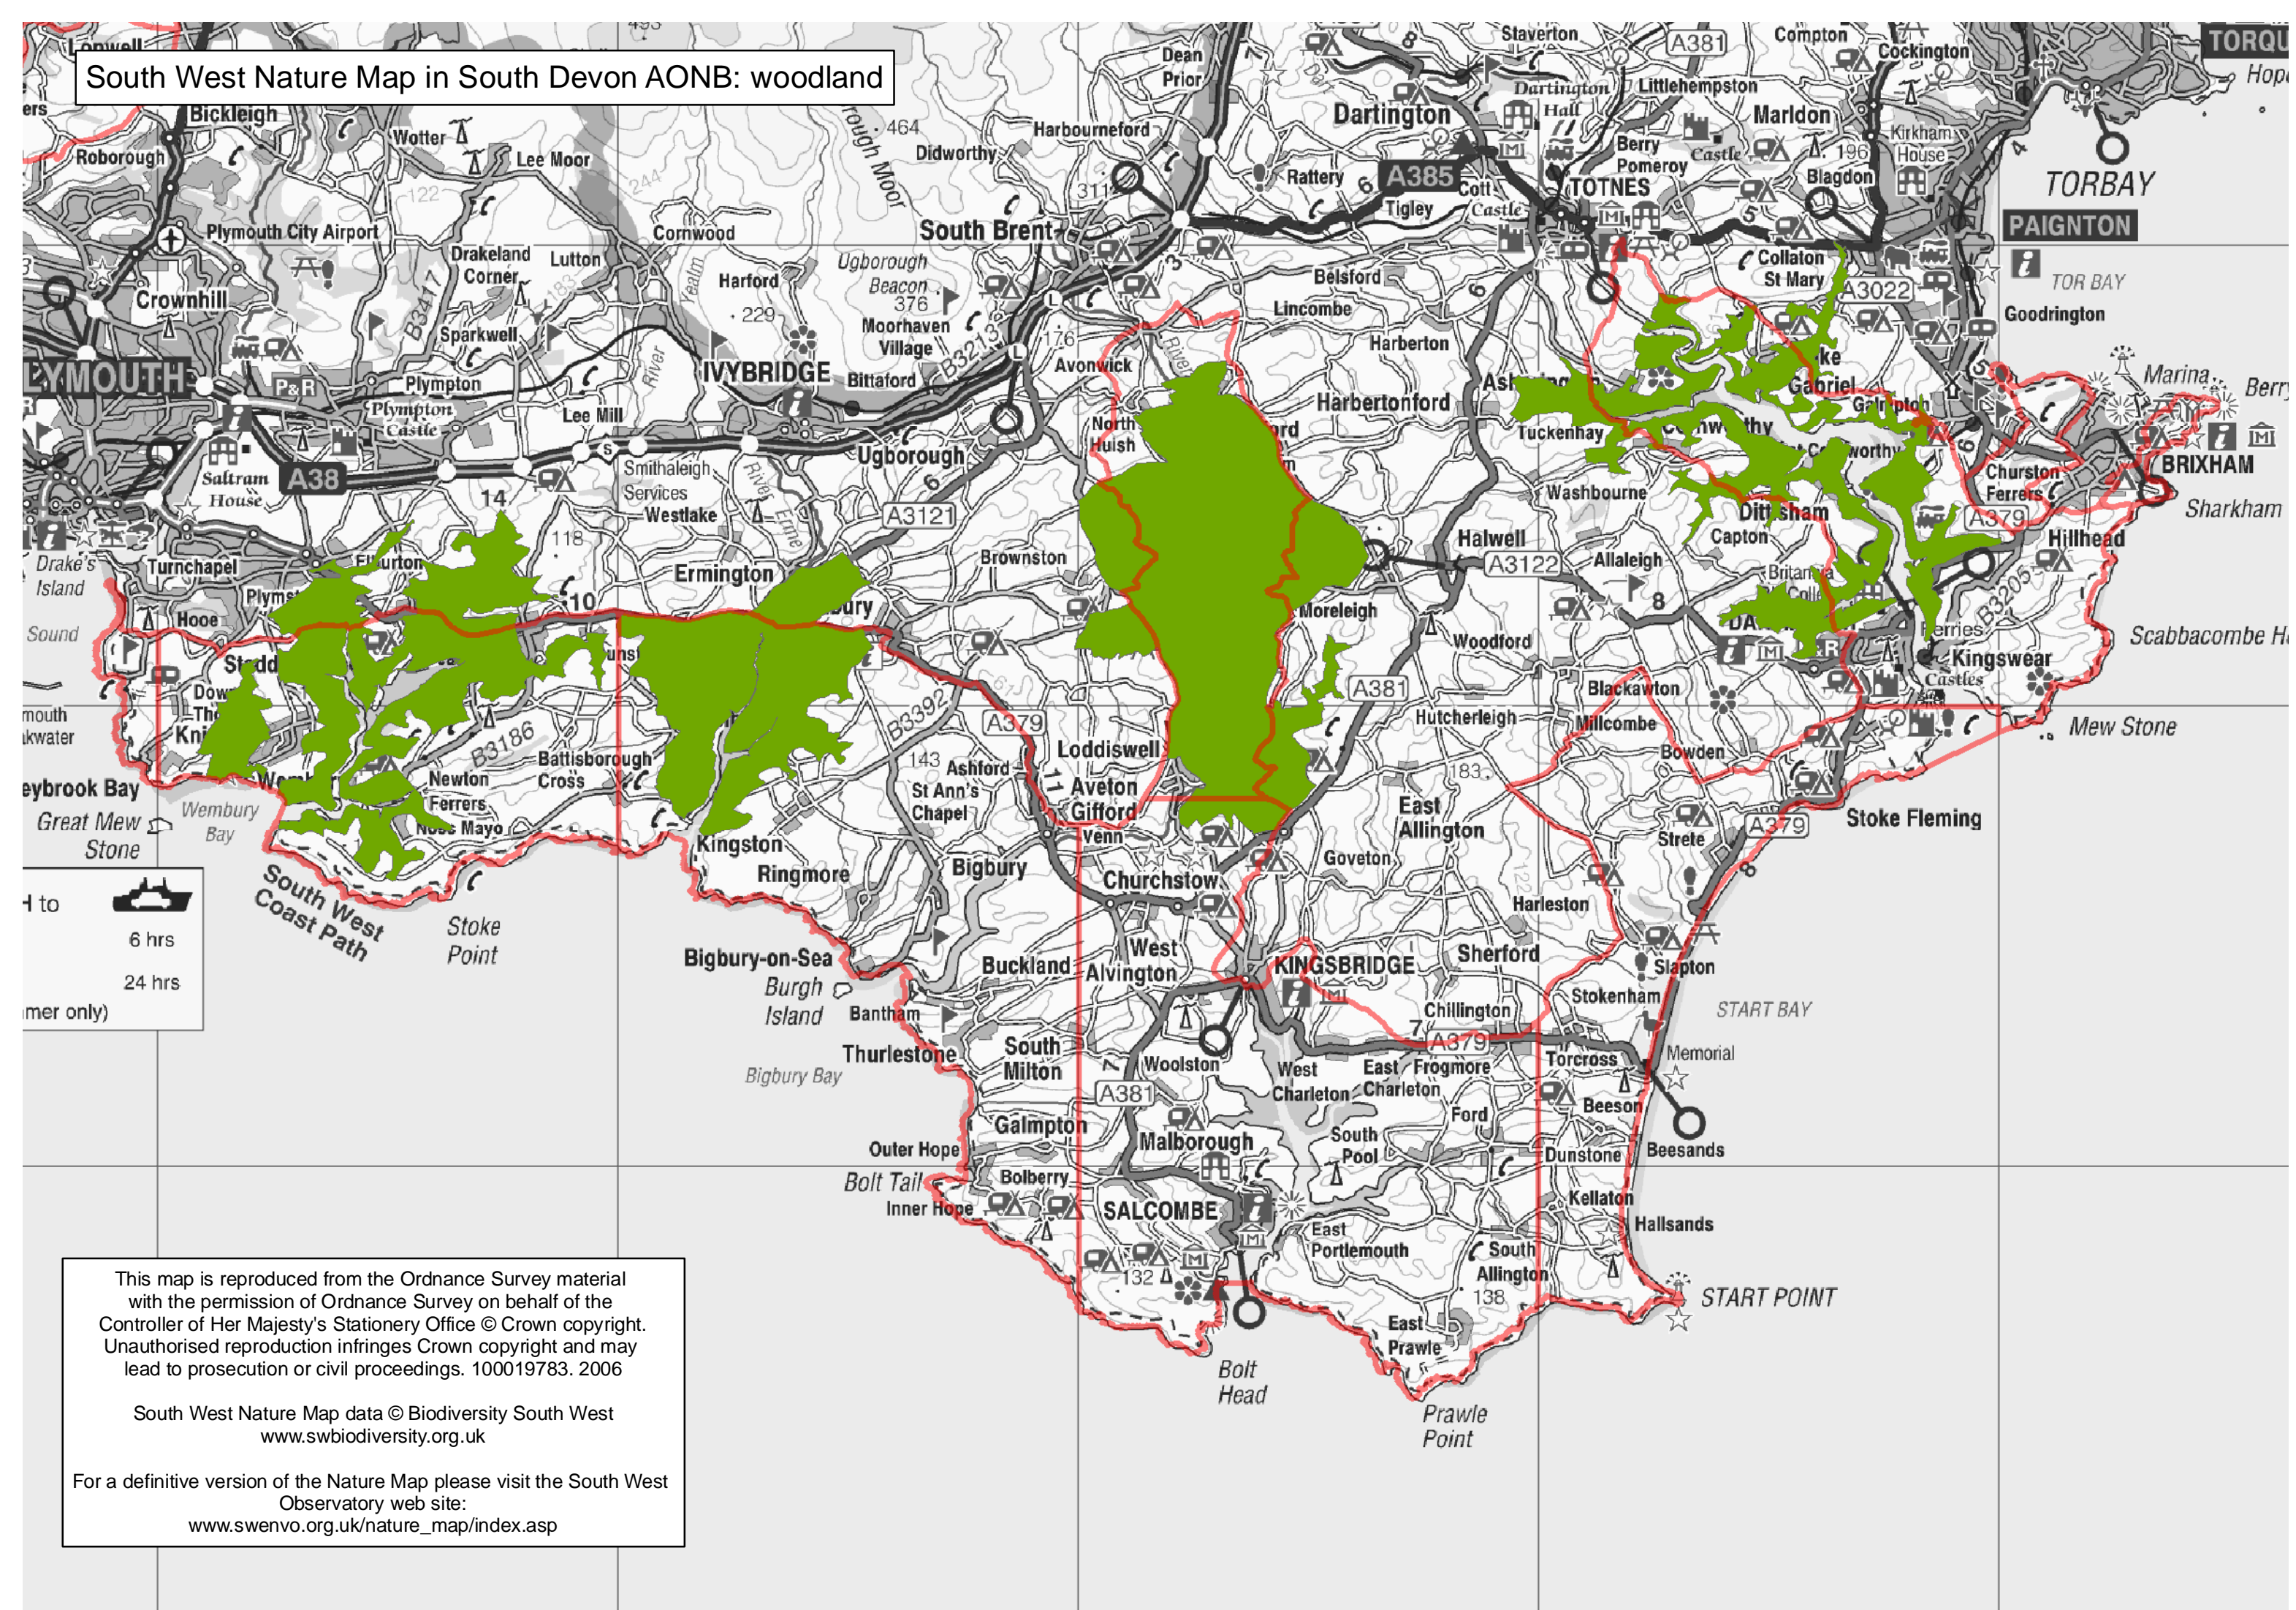

South West Nature Map in South Devon AONB: woodland

This map is reproduced from the Ordnance Survey material with the permission of Ordnance Survey on behalf of the Controller of Her Majesty's Stationery Office © Crown copyright. Unauthorised reproduction infringes Crown copyright and may lead to prosecution or civil proceedings. 100019783. 2006

South West Nature Map data © Biodiversity South West
www.swbiodiversity.org.uk

For a definitive version of the Nature Map please visit the South West Observatory web site:
www.swenvo.org.uk/nature_map/index.asp