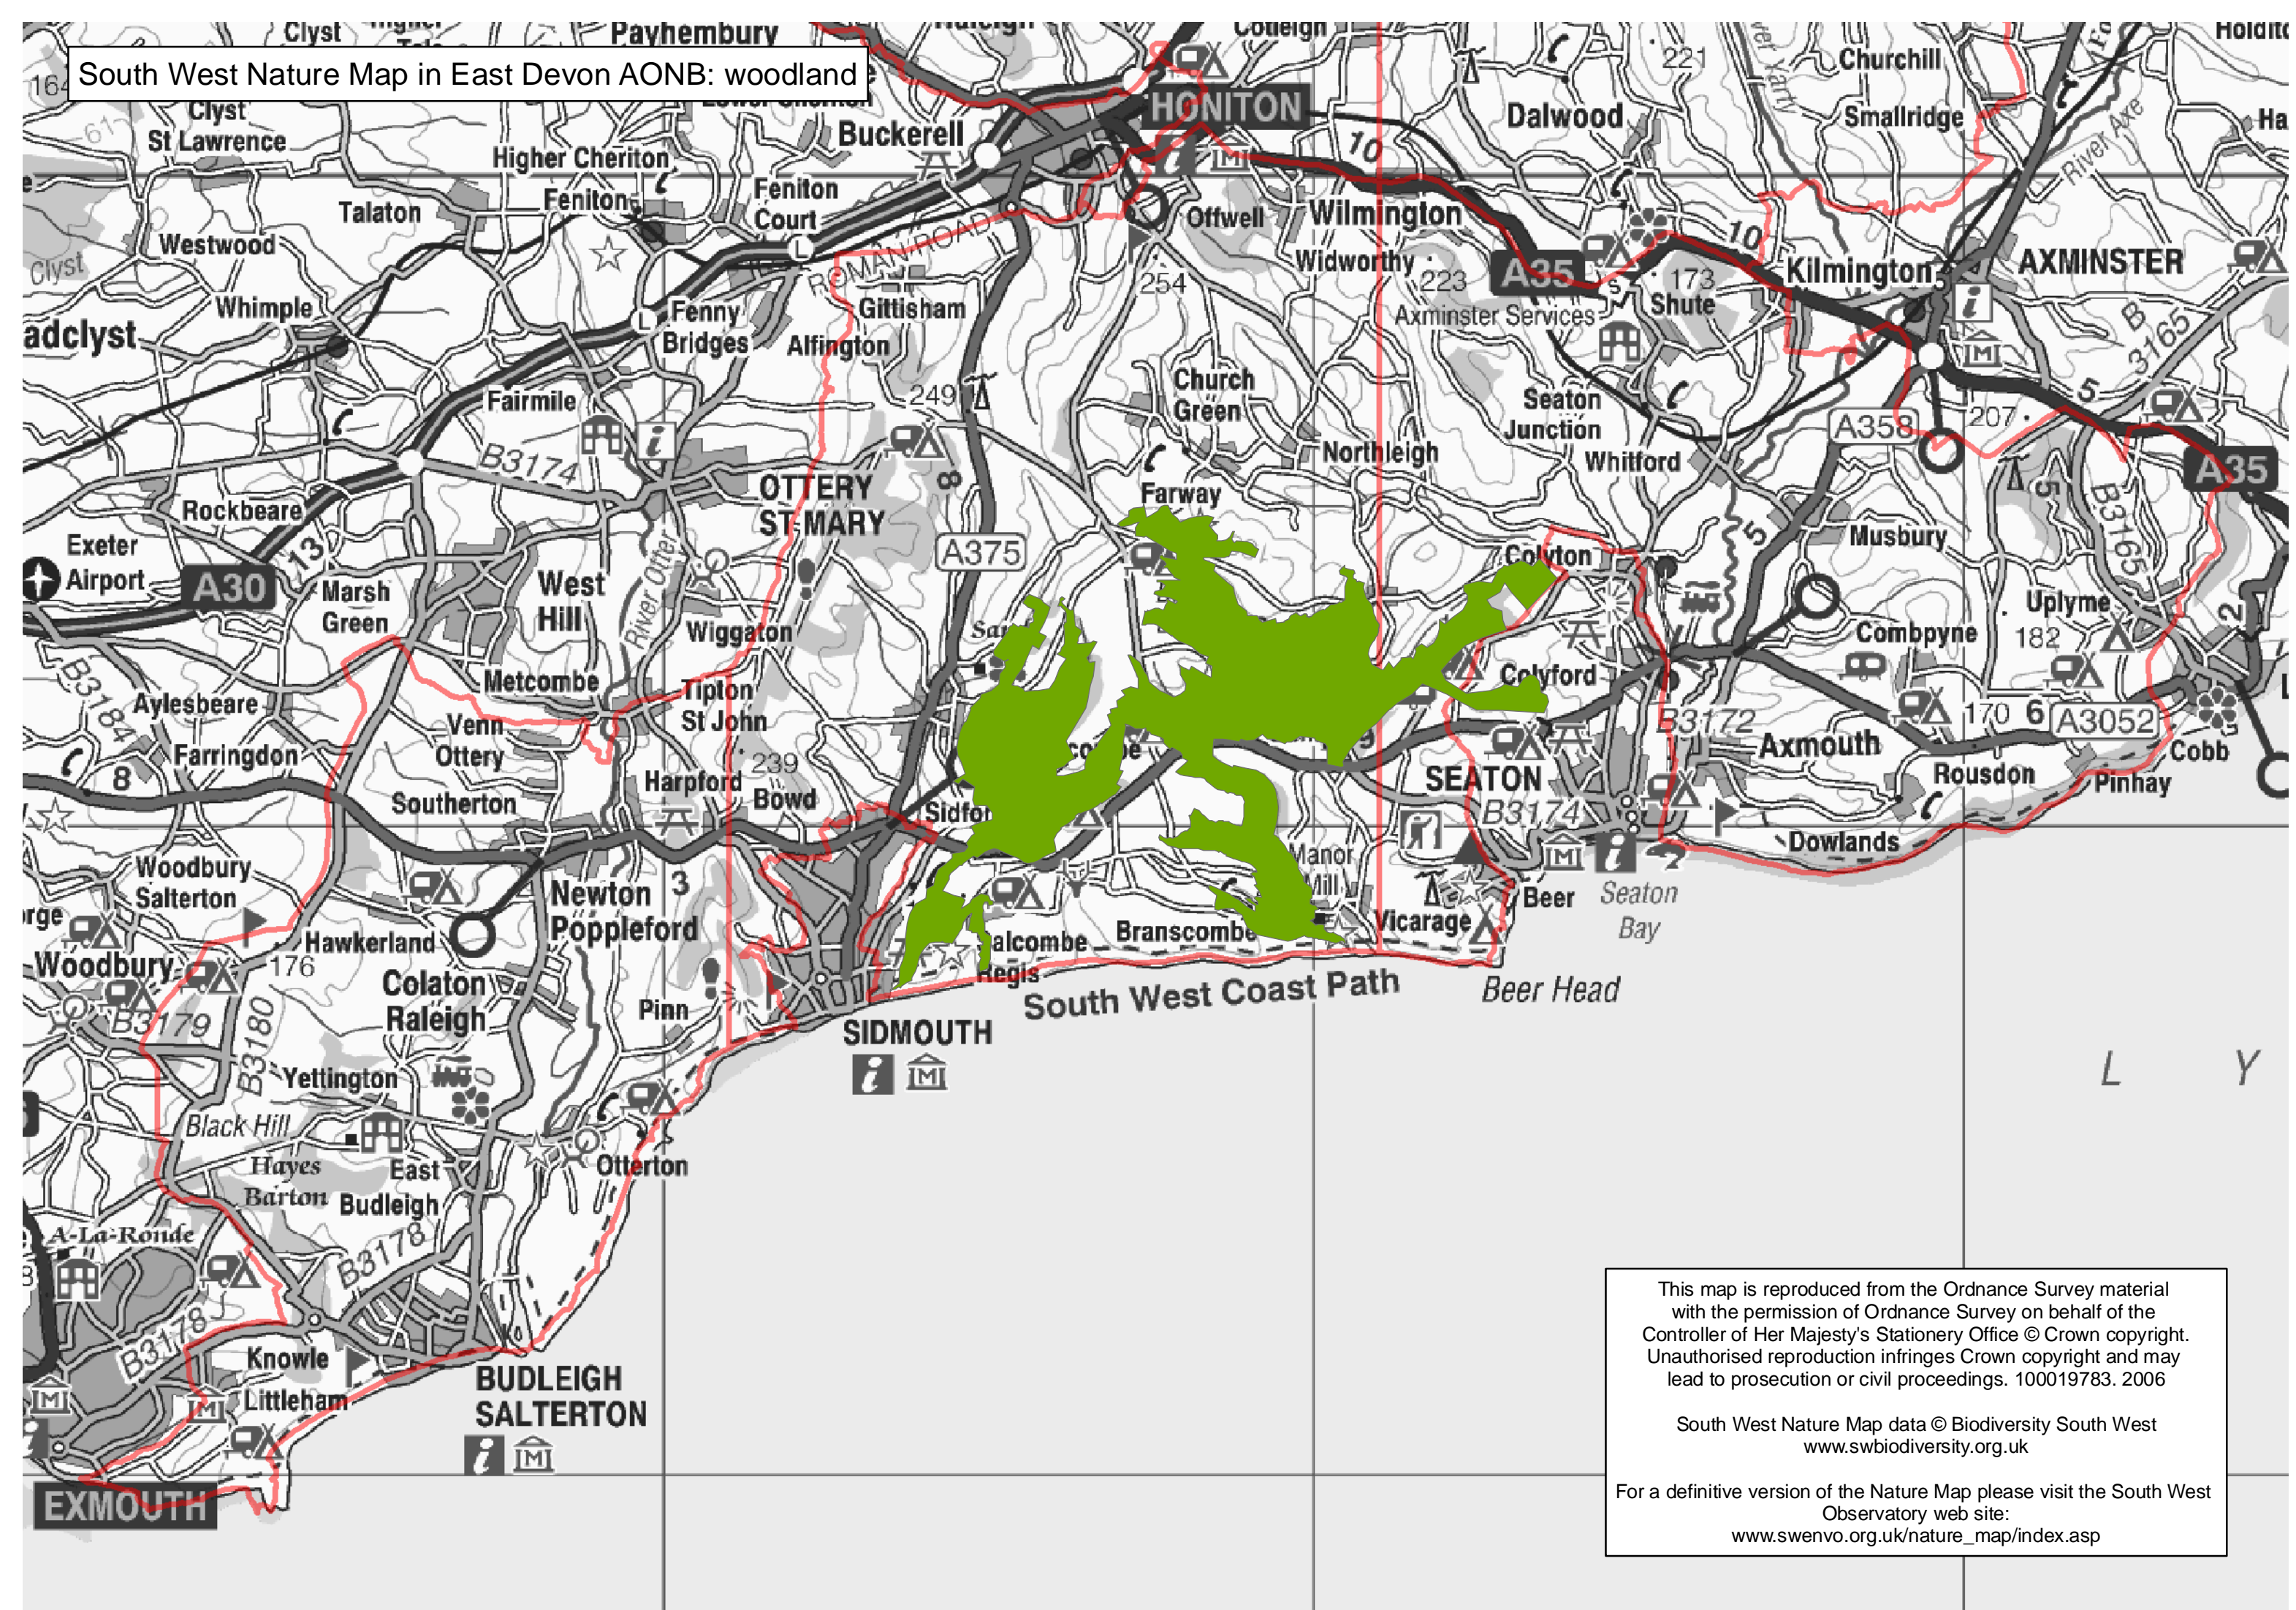

South West Nature Map in East Devon AONB: woodland

This map is reproduced from the Ordnance Survey material with the permission of Ordnance Survey on behalf of the Controller of Her Majesty's Stationery Office © Crown copyright. Unauthorised reproduction infringes Crown copyright and may lead to prosecution or civil proceedings. 100019783. 2006

South West Nature Map data © Biodiversity South West
www.swbiodiversity.org.uk

For a definitive version of the Nature Map please visit the South West Observatory web site:
www.swenvo.org.uk/nature_map/index.asp