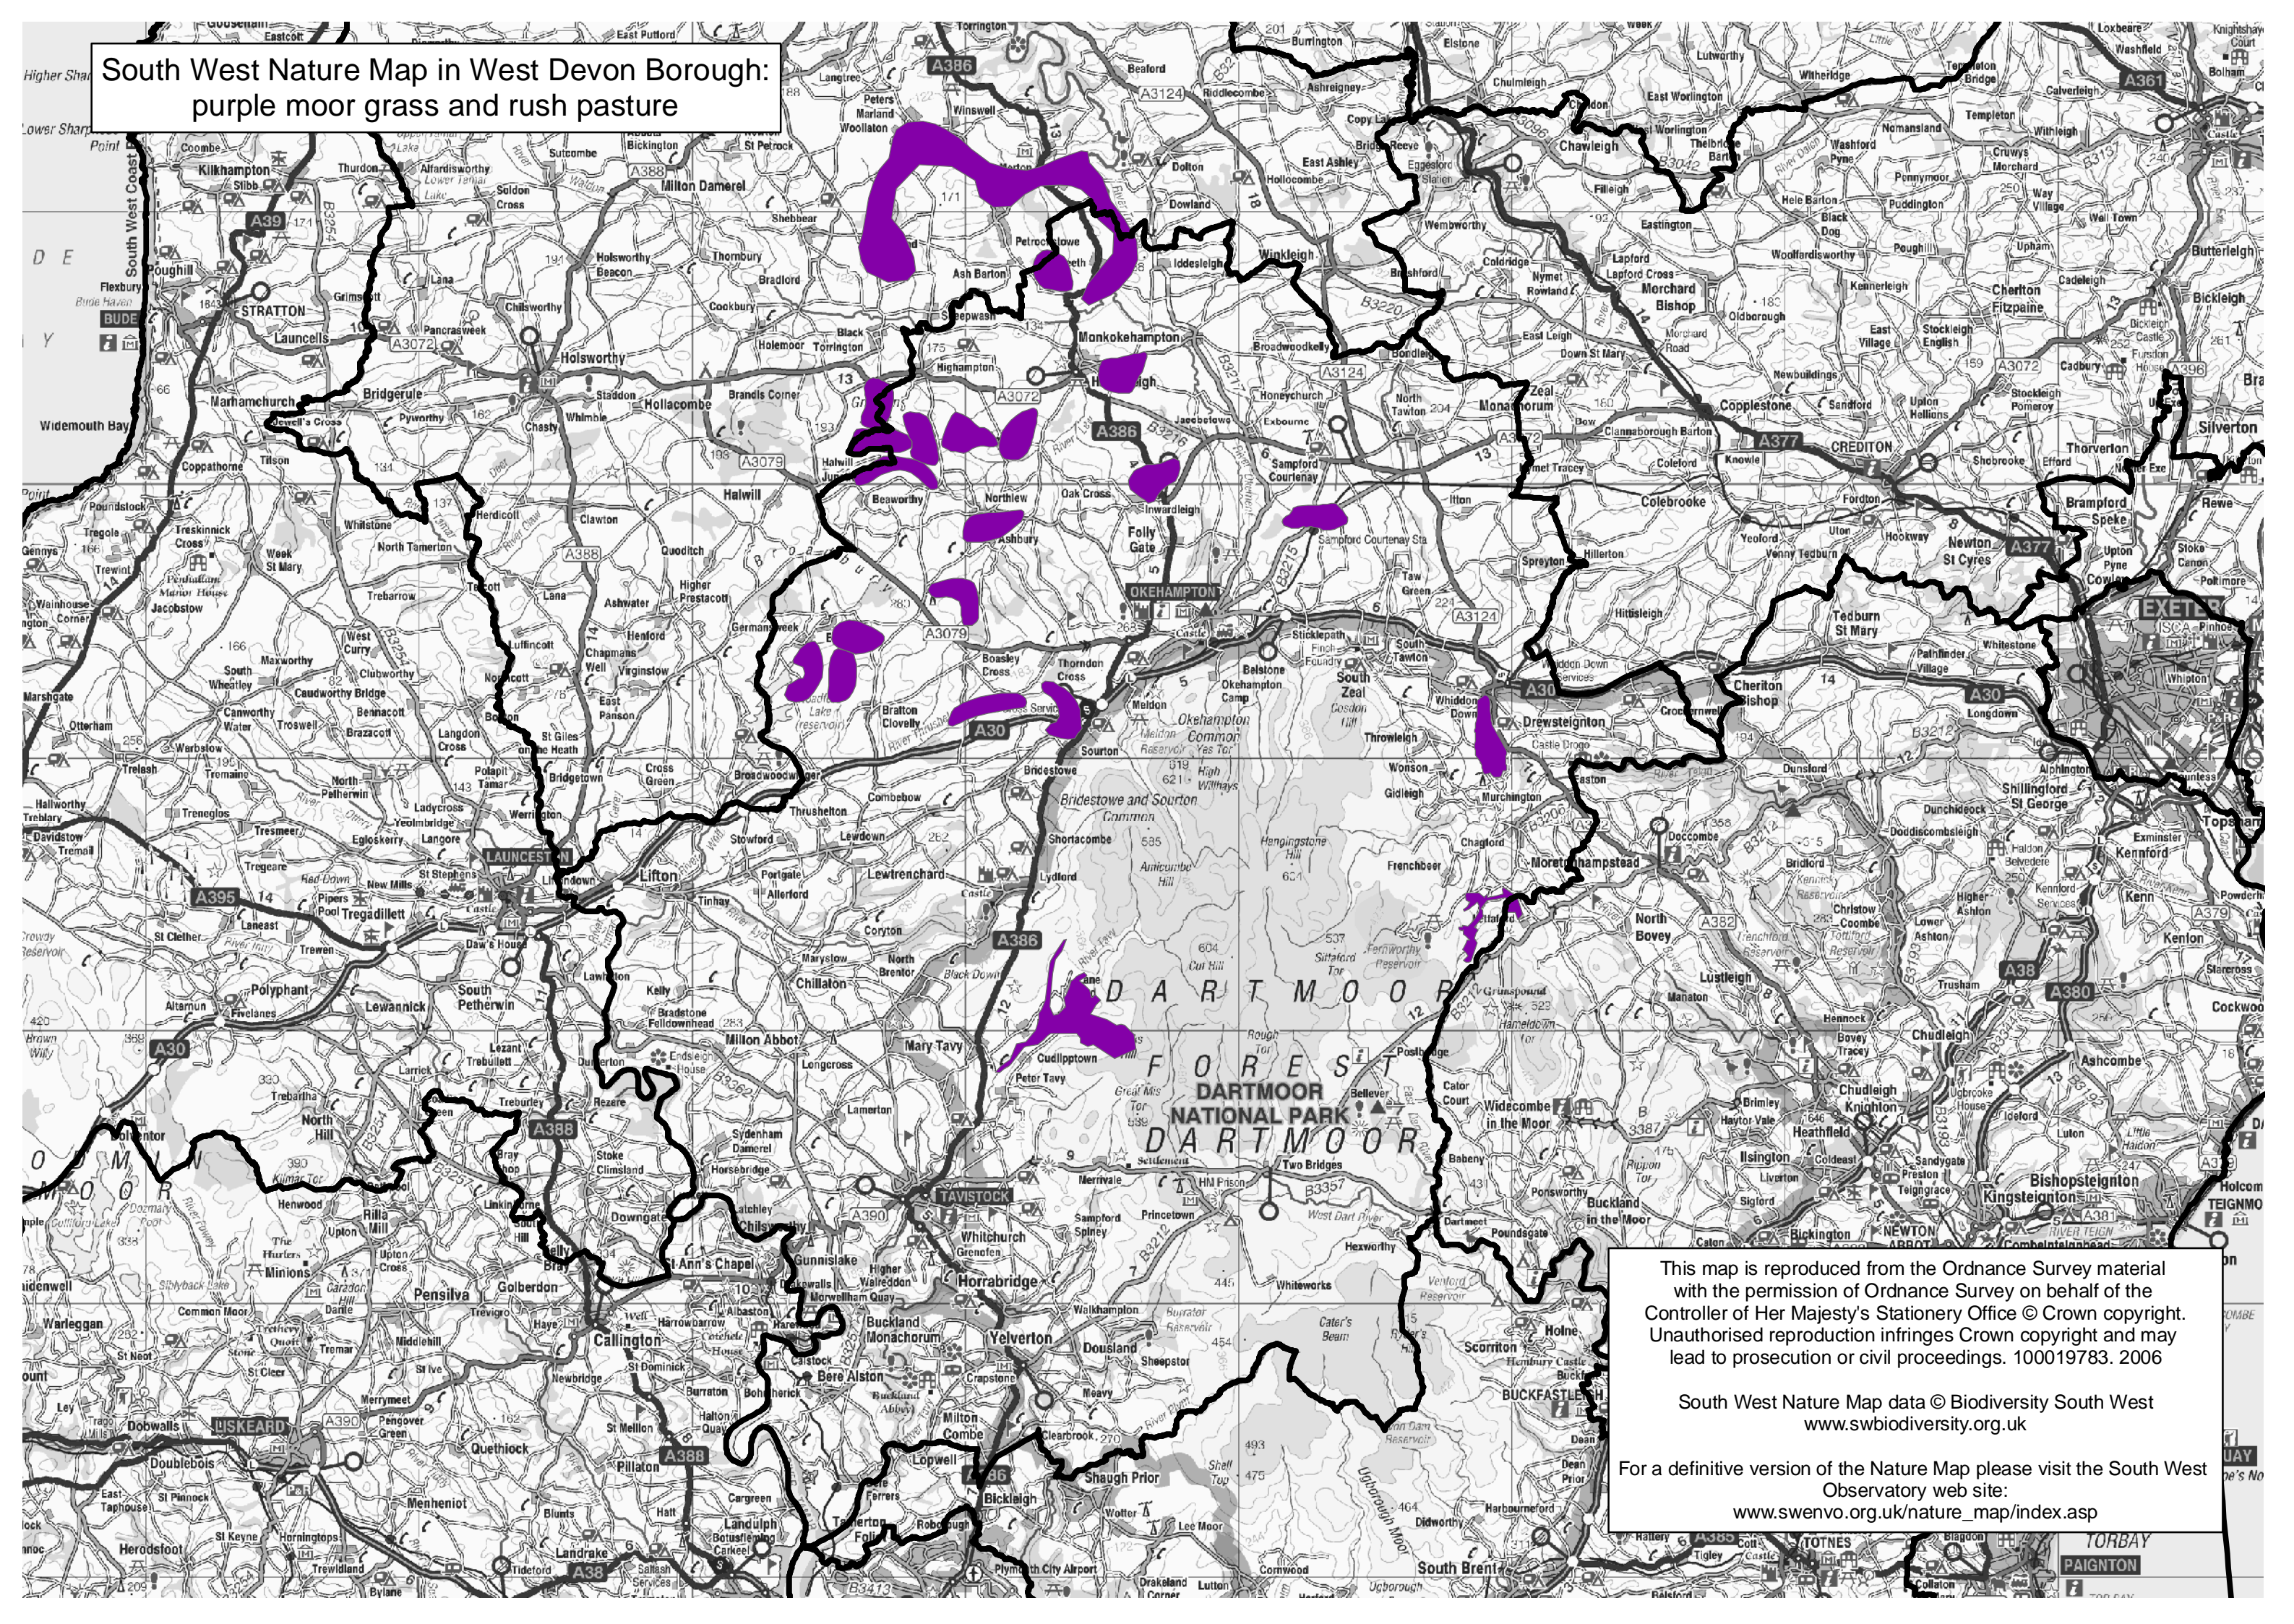

South West Nature Map in West Devon Borough: purple moor grass and rush pasture

This map is reproduced from the Ordnance Survey material with the permission of Ordnance Survey on behalf of the Controller of Her Majesty's Stationery Office © Crown copyright. Unauthorised reproduction infringes Crown copyright and may lead to prosecution or civil proceedings. 100019783. 2006

South West Nature Map data © Biodiversity South West
www.swbiodiversity.org.uk

For a definitive version of the Nature Map please visit the South West Observatory web site:
www.swenvo.org.uk/nature_map/index.asp