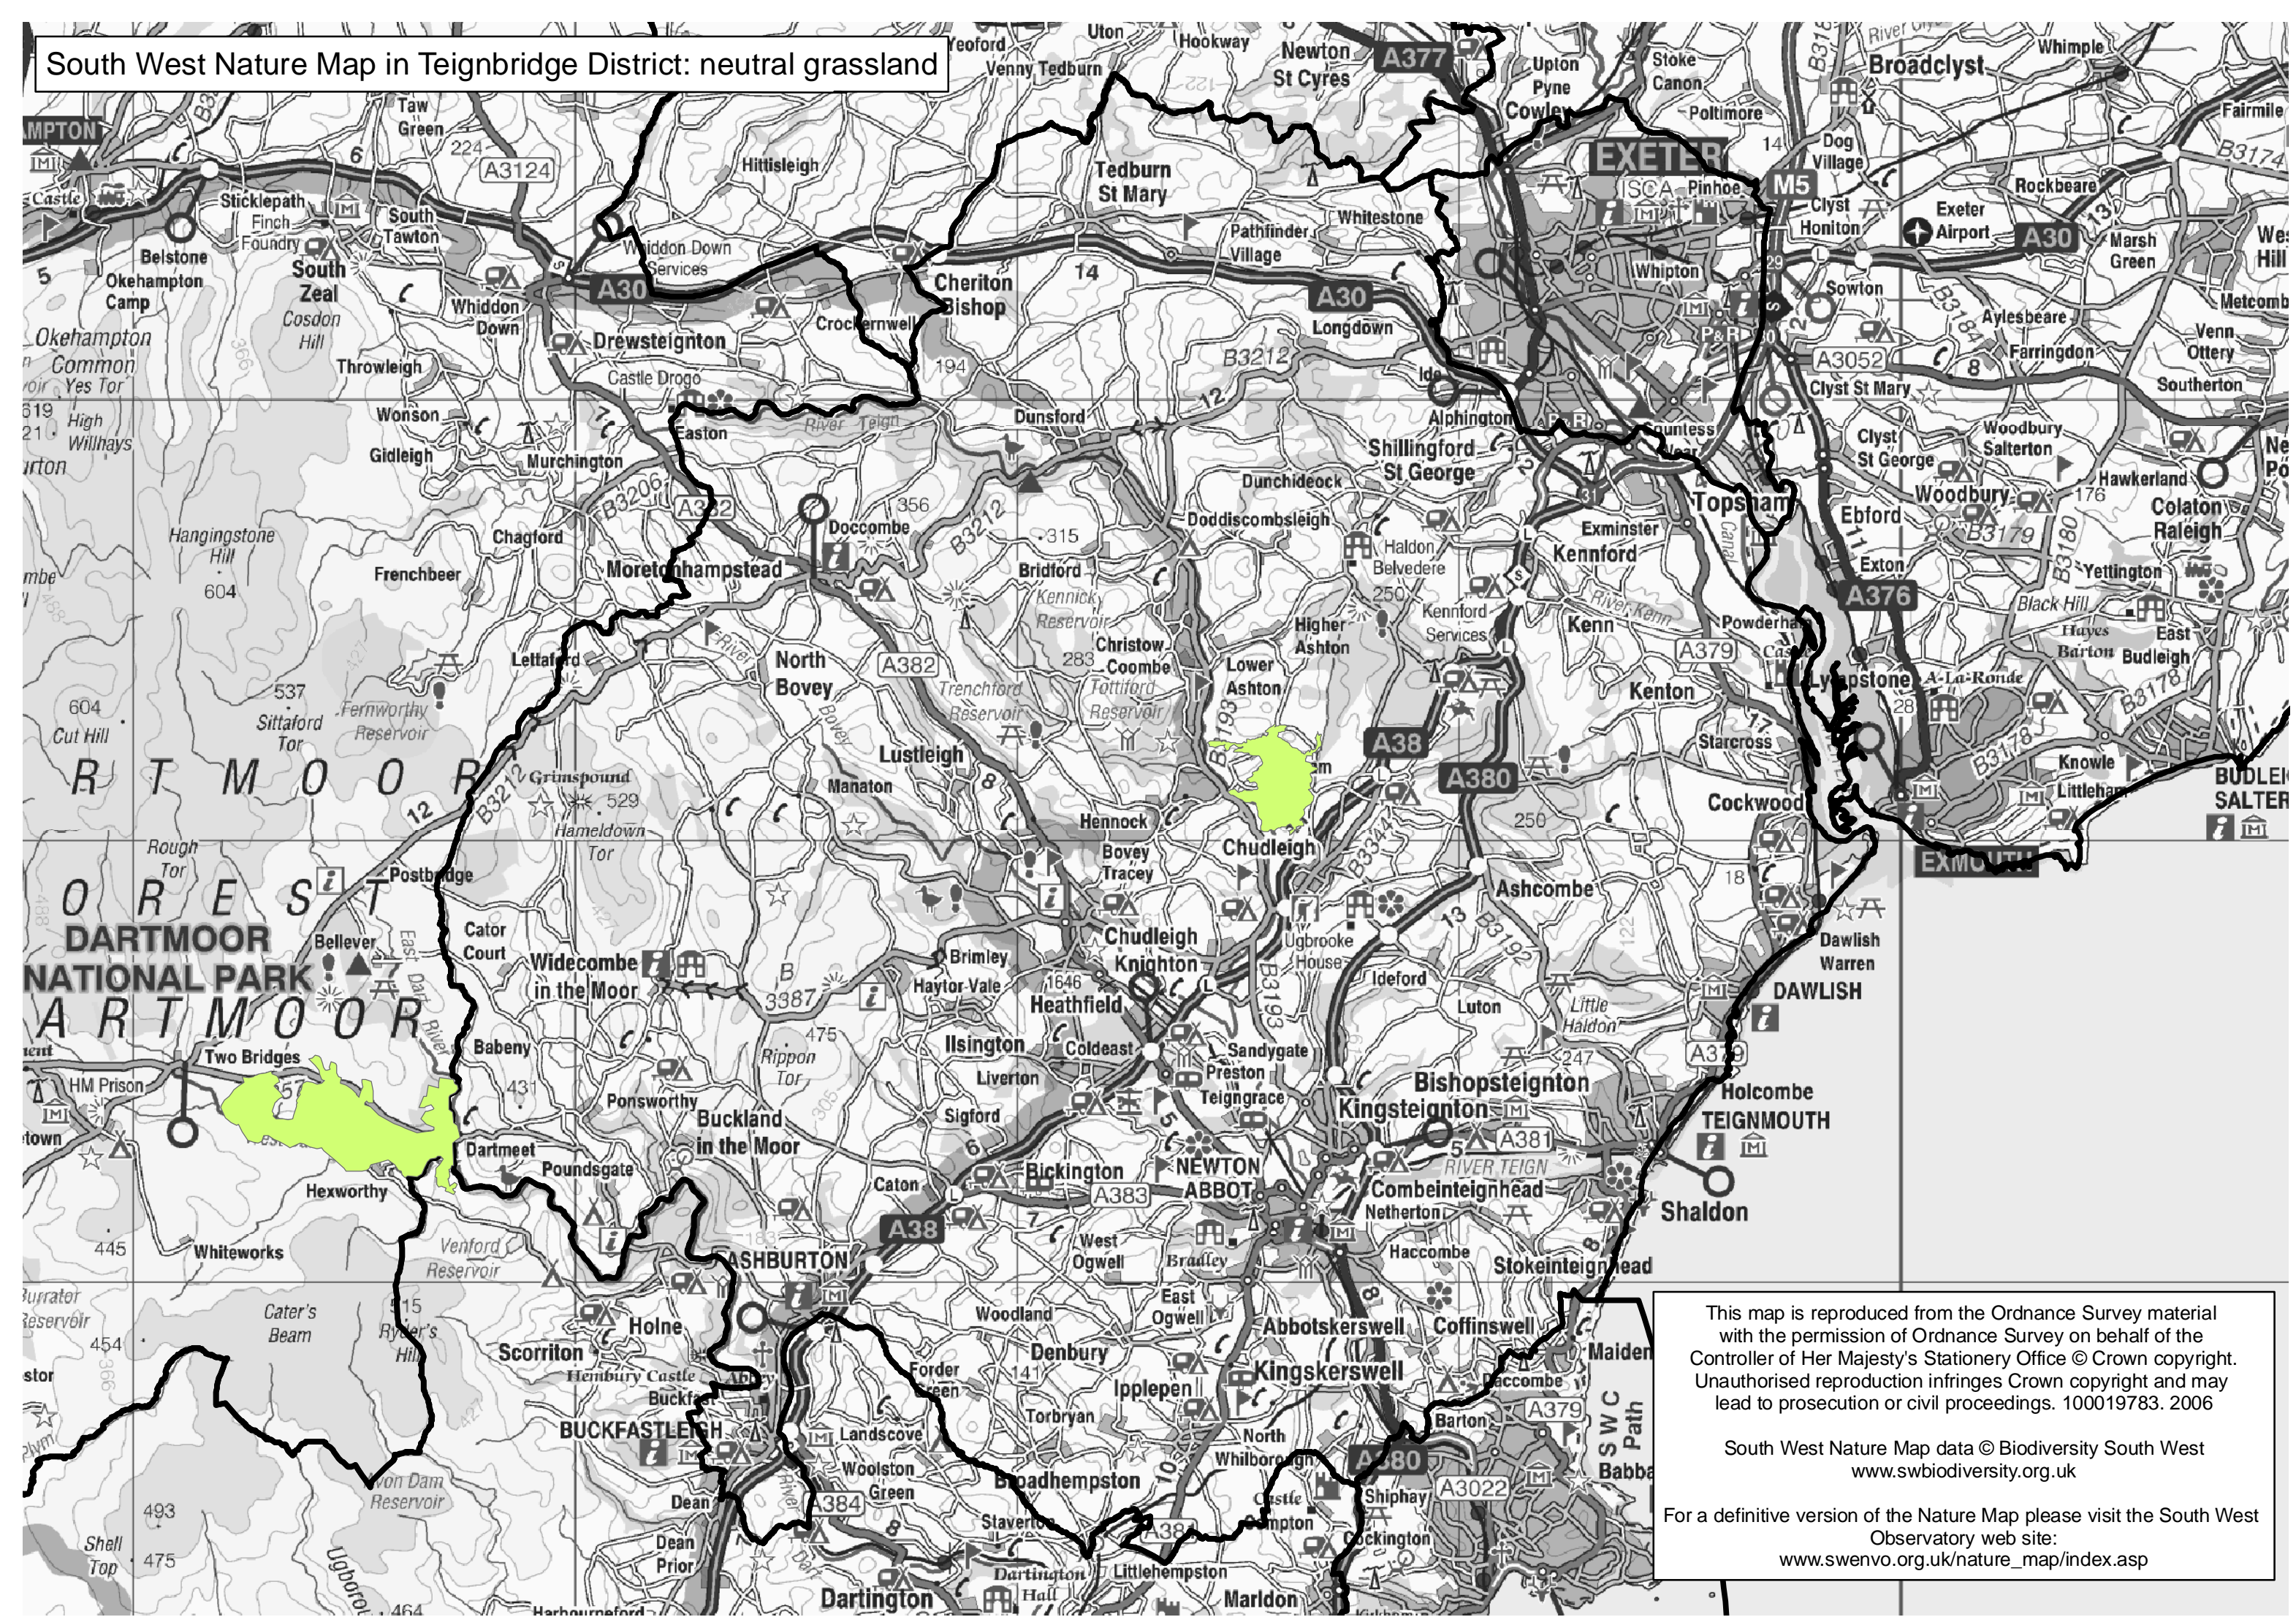

South West Nature Map in Teignbridge District: neutral grassland

This map is reproduced from the Ordnance Survey material with the permission of Ordnance Survey on behalf of the Controller of Her Majesty's Stationery Office © Crown copyright. Unauthorised reproduction infringes Crown copyright and may lead to prosecution or civil proceedings. 100019783. 2006

South West Nature Map data © Biodiversity South West
www.swbiodiversity.org.uk

For a definitive version of the Nature Map please visit the South West Observatory web site:
www.swenvo.org.uk/nature_map/index.asp