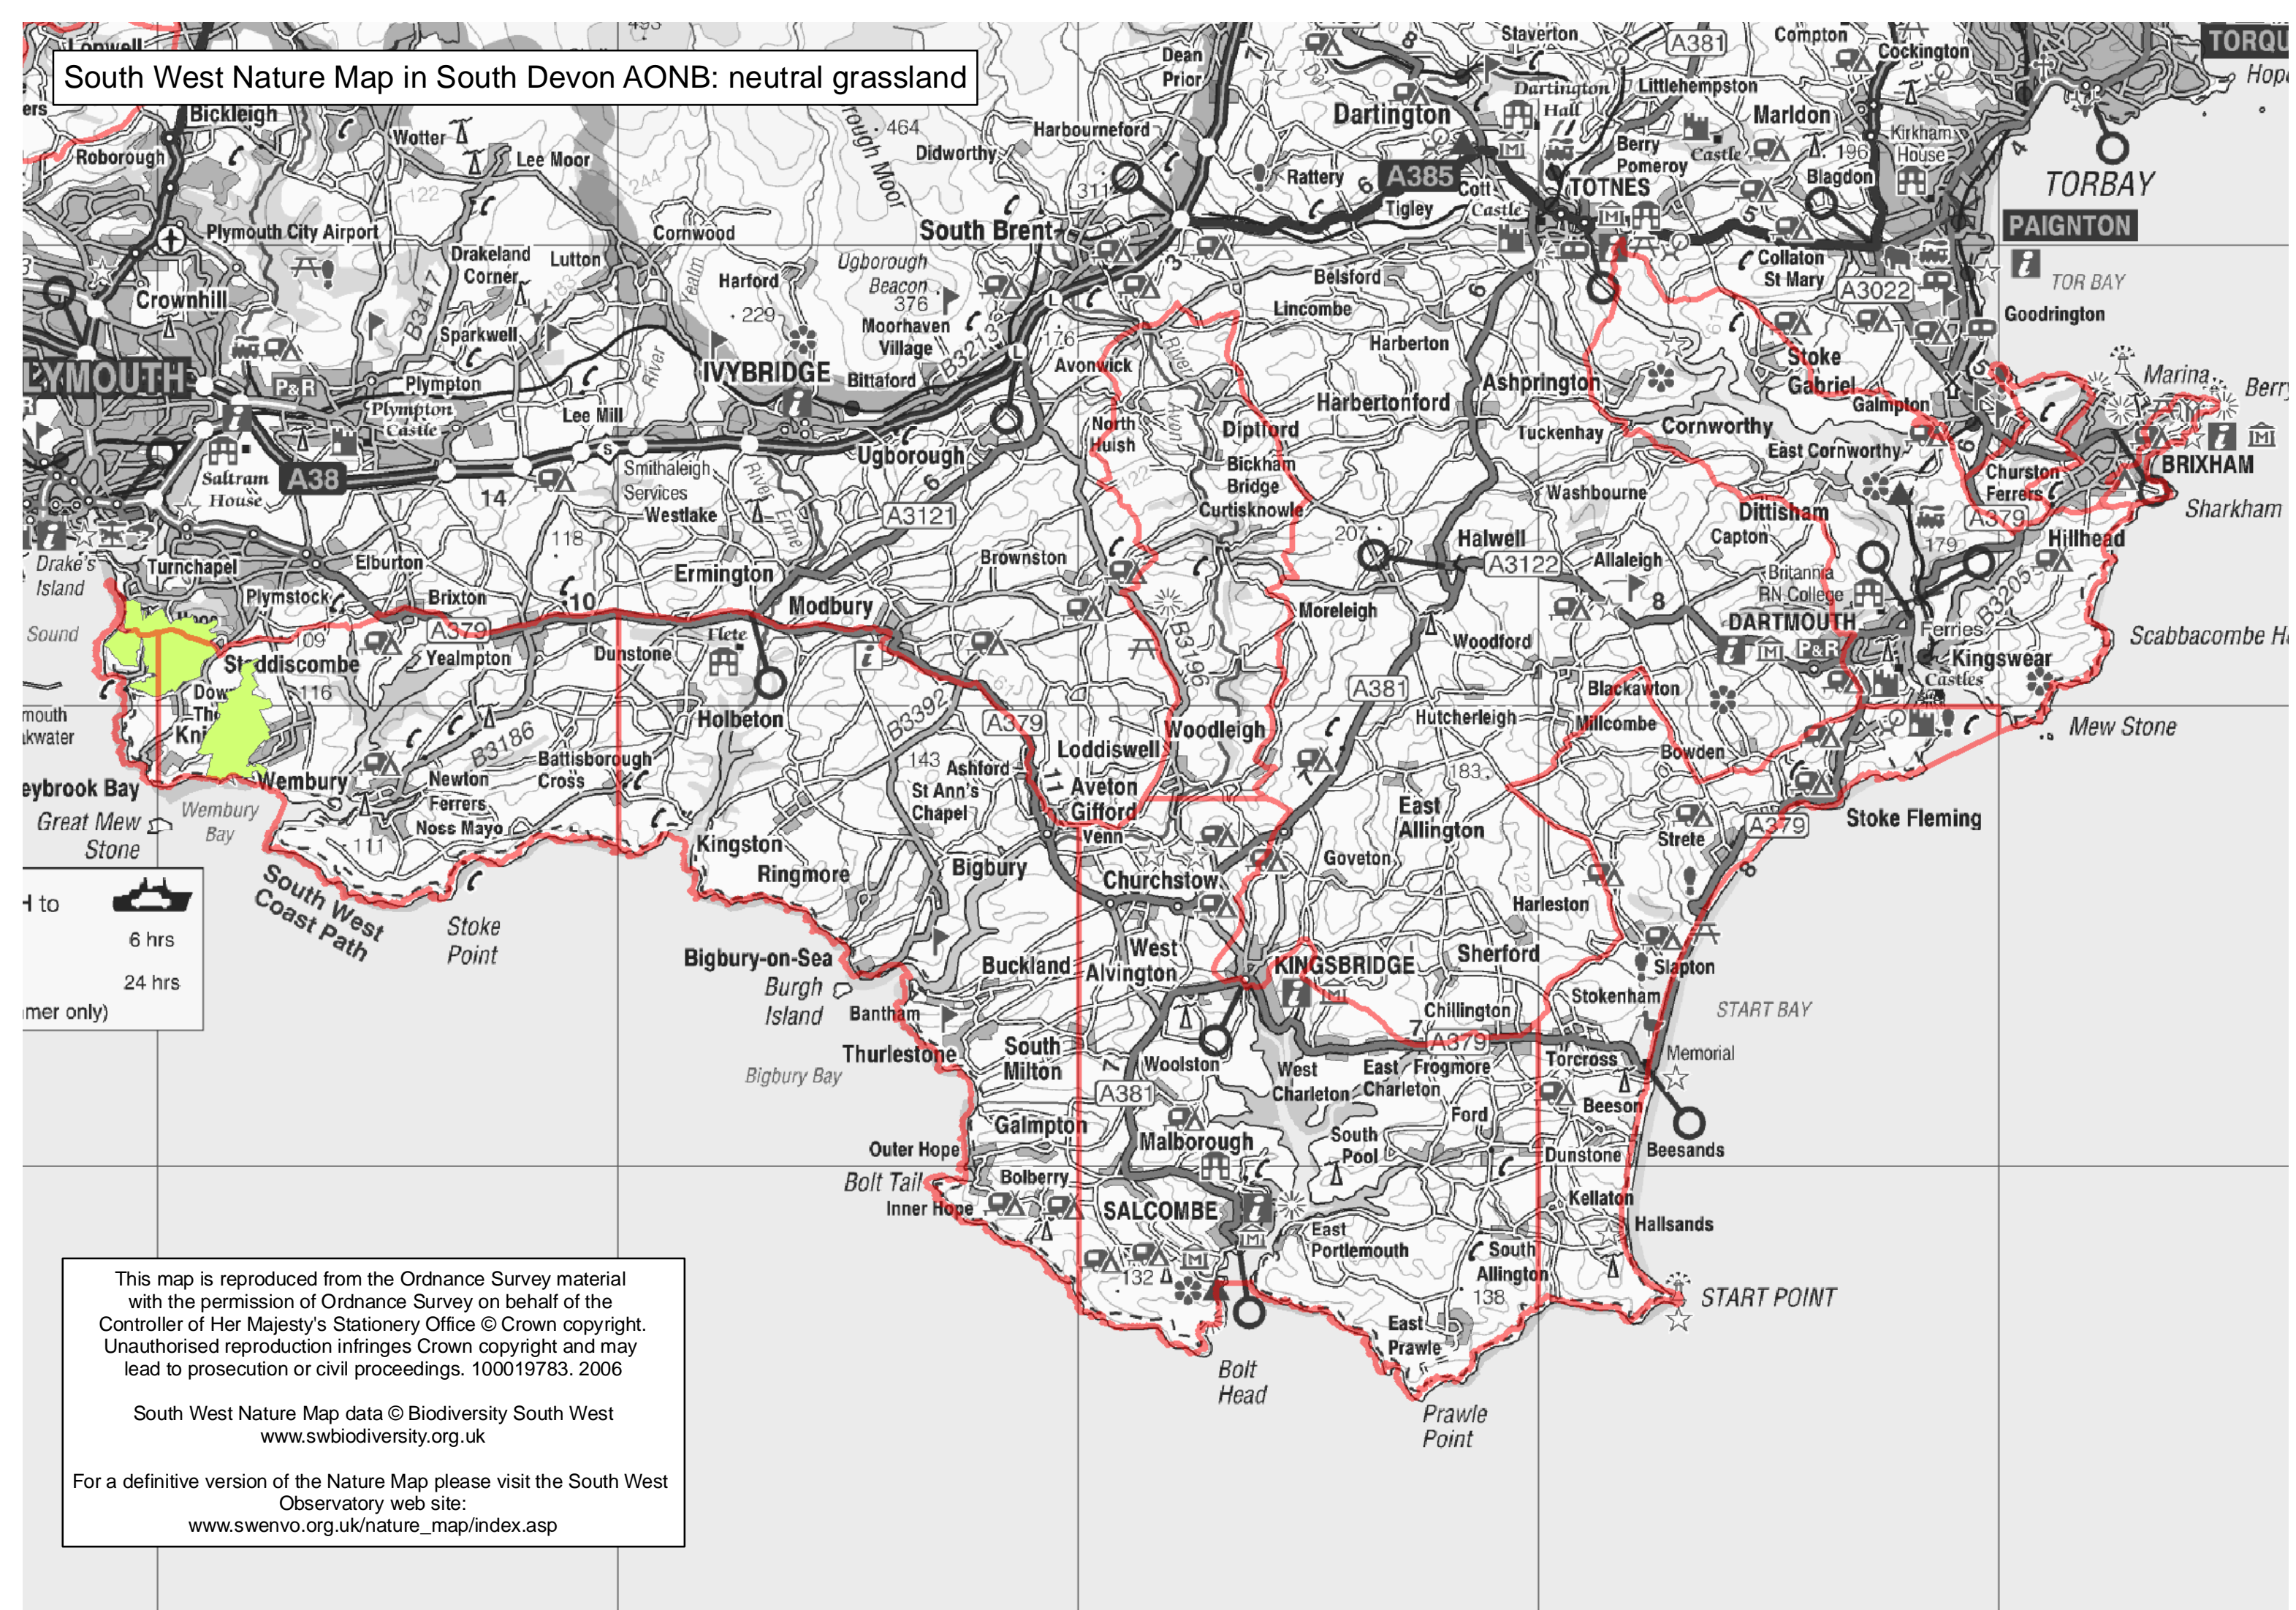

South West Nature Map in South Devon AONB: neutral grassland

This map is reproduced from the Ordnance Survey material with the permission of Ordnance Survey on behalf of the Controller of Her Majesty's Stationery Office © Crown copyright. Unauthorised reproduction infringes Crown copyright and may lead to prosecution or civil proceedings. 100019783. 2006

South West Nature Map data © Biodiversity South West
www.swbiodiversity.org.uk

For a definitive version of the Nature Map please visit the South West Observatory web site:
www.swenvo.org.uk/nature_map/index.asp