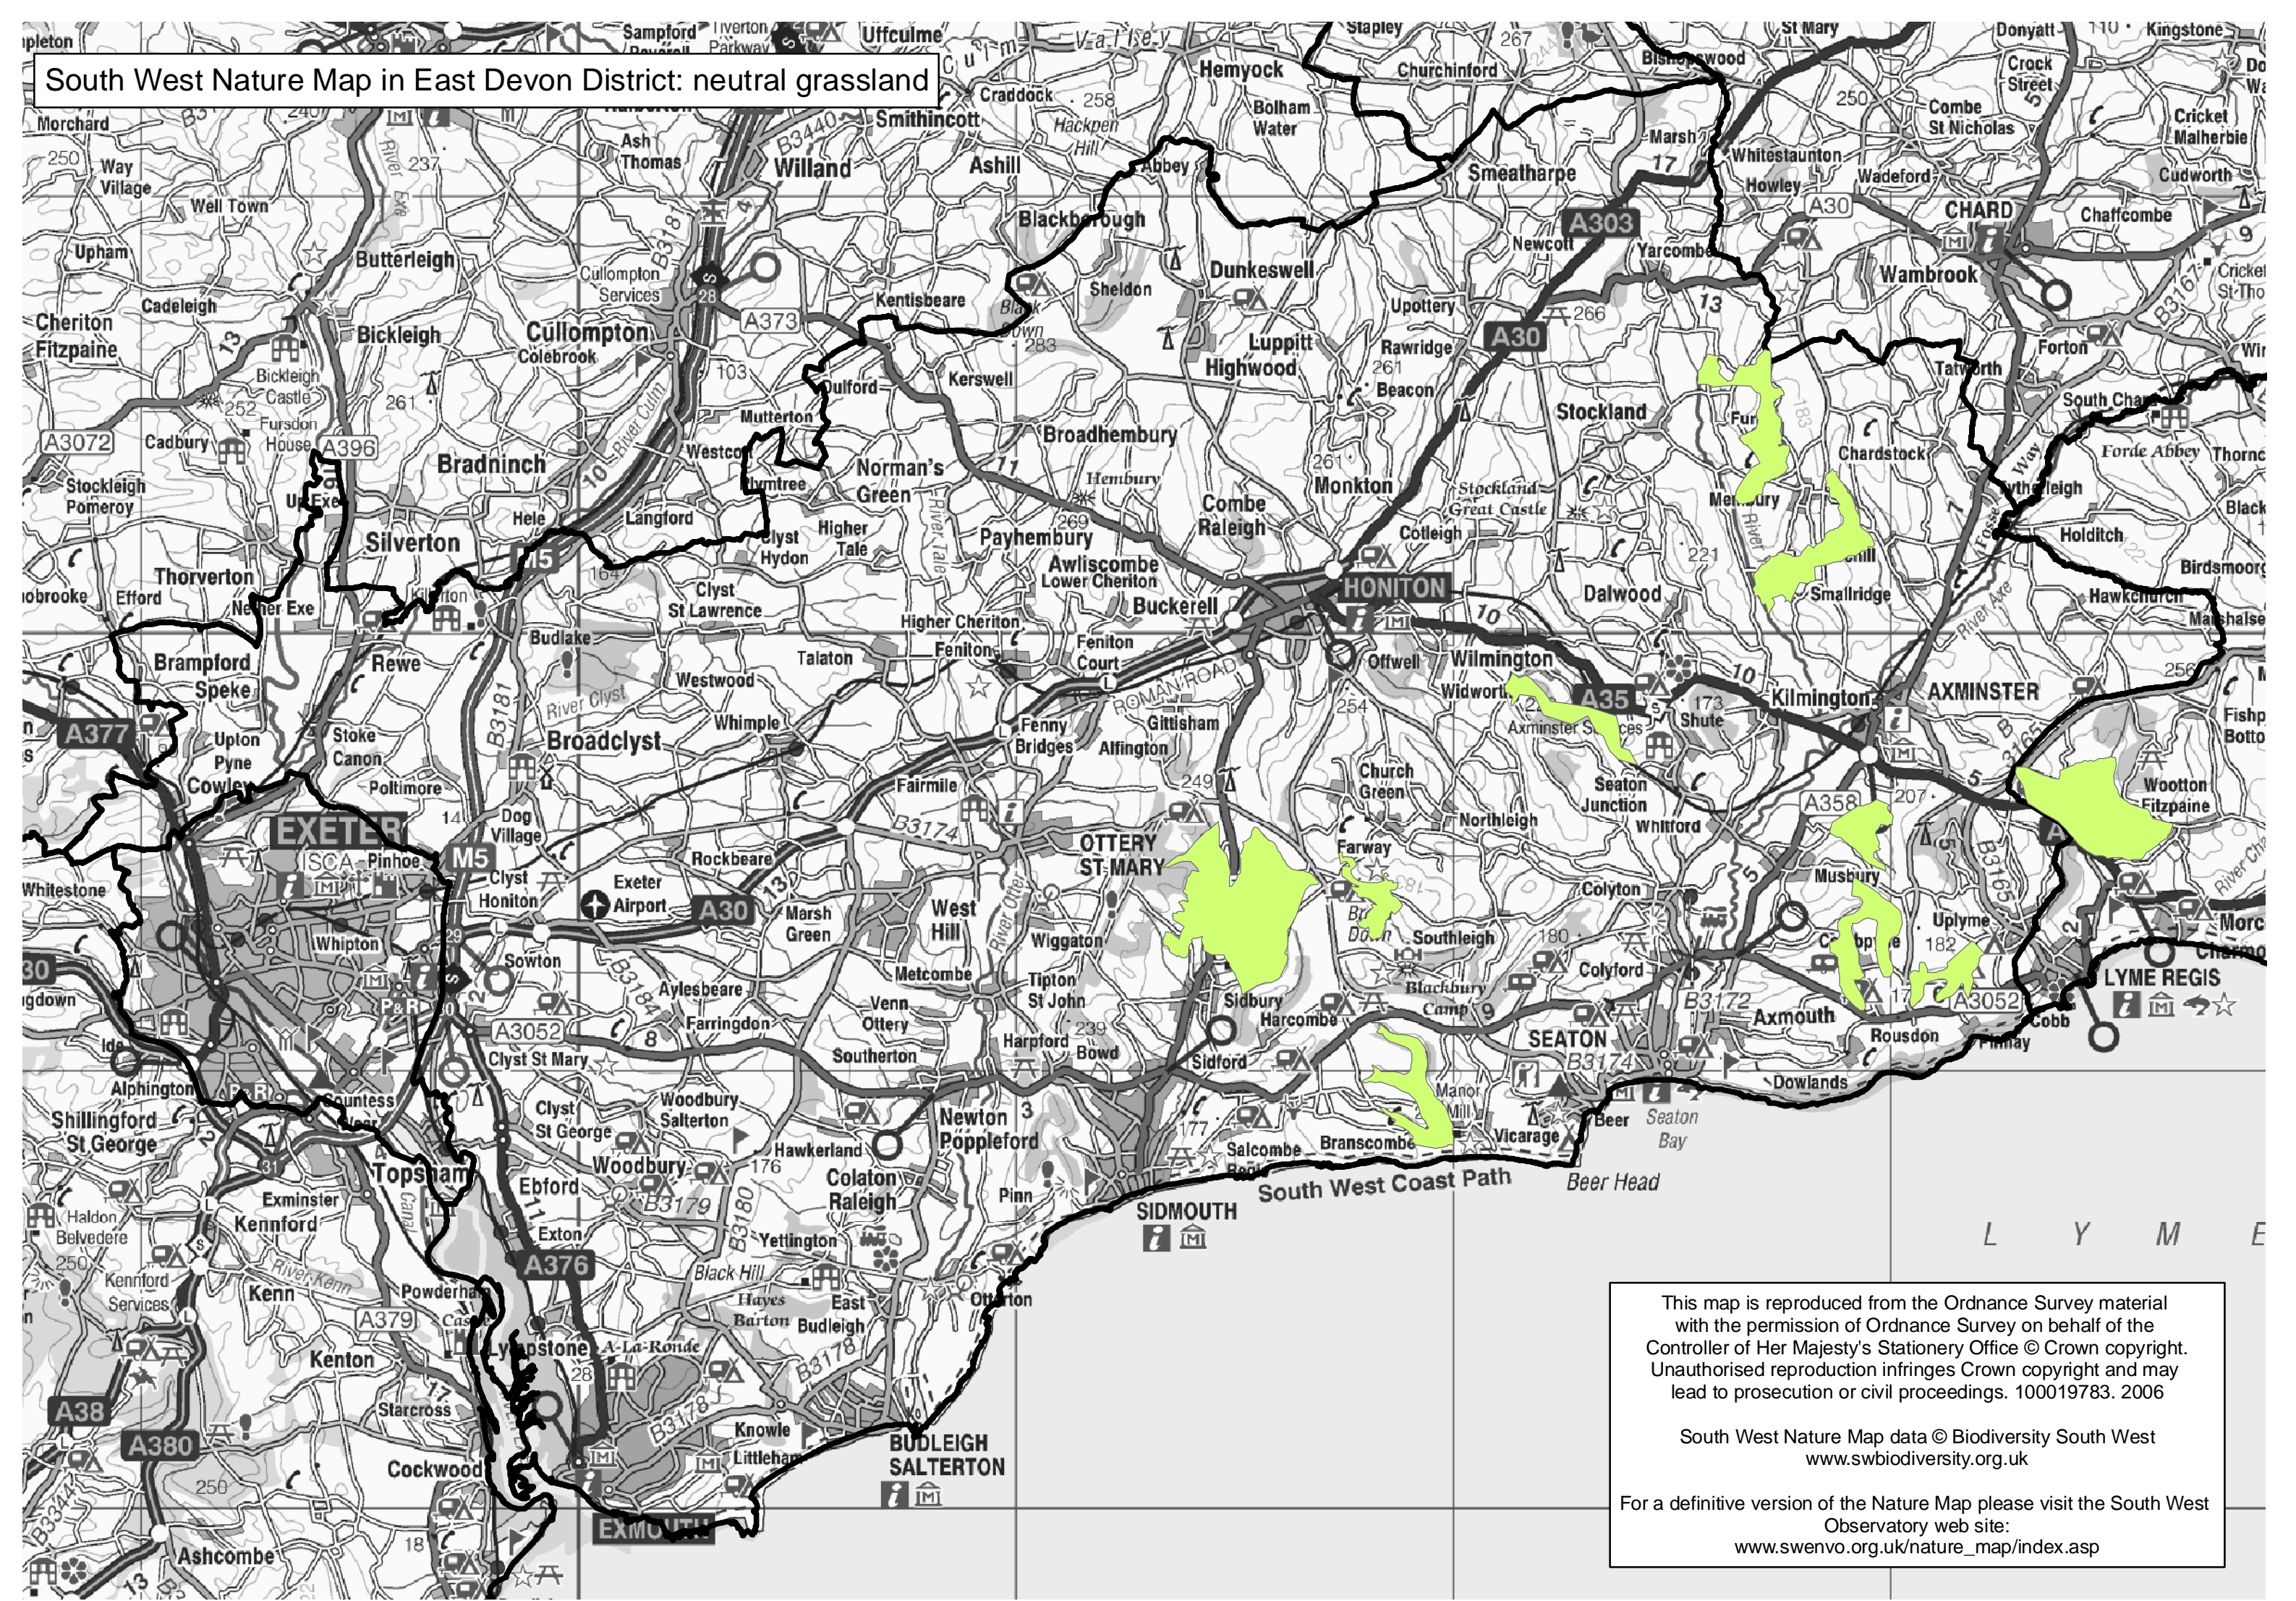

South West Nature Map in East Devon District: neutral grassland

This map is reproduced from the Ordnance Survey material with the permission of Ordnance Survey on behalf of the Controller of Her Majesty's Stationery Office © Crown copyright. Unauthorised reproduction infringes Crown copyright and may lead to prosecution or civil proceedings. 100019783. 2006

South West Nature Map data © Biodiversity South West
www.swbiodiversity.org.uk

For a definitive version of the Nature Map please visit the South West Observatory web site:
www.swenvo.org.uk/nature_map/index.asp