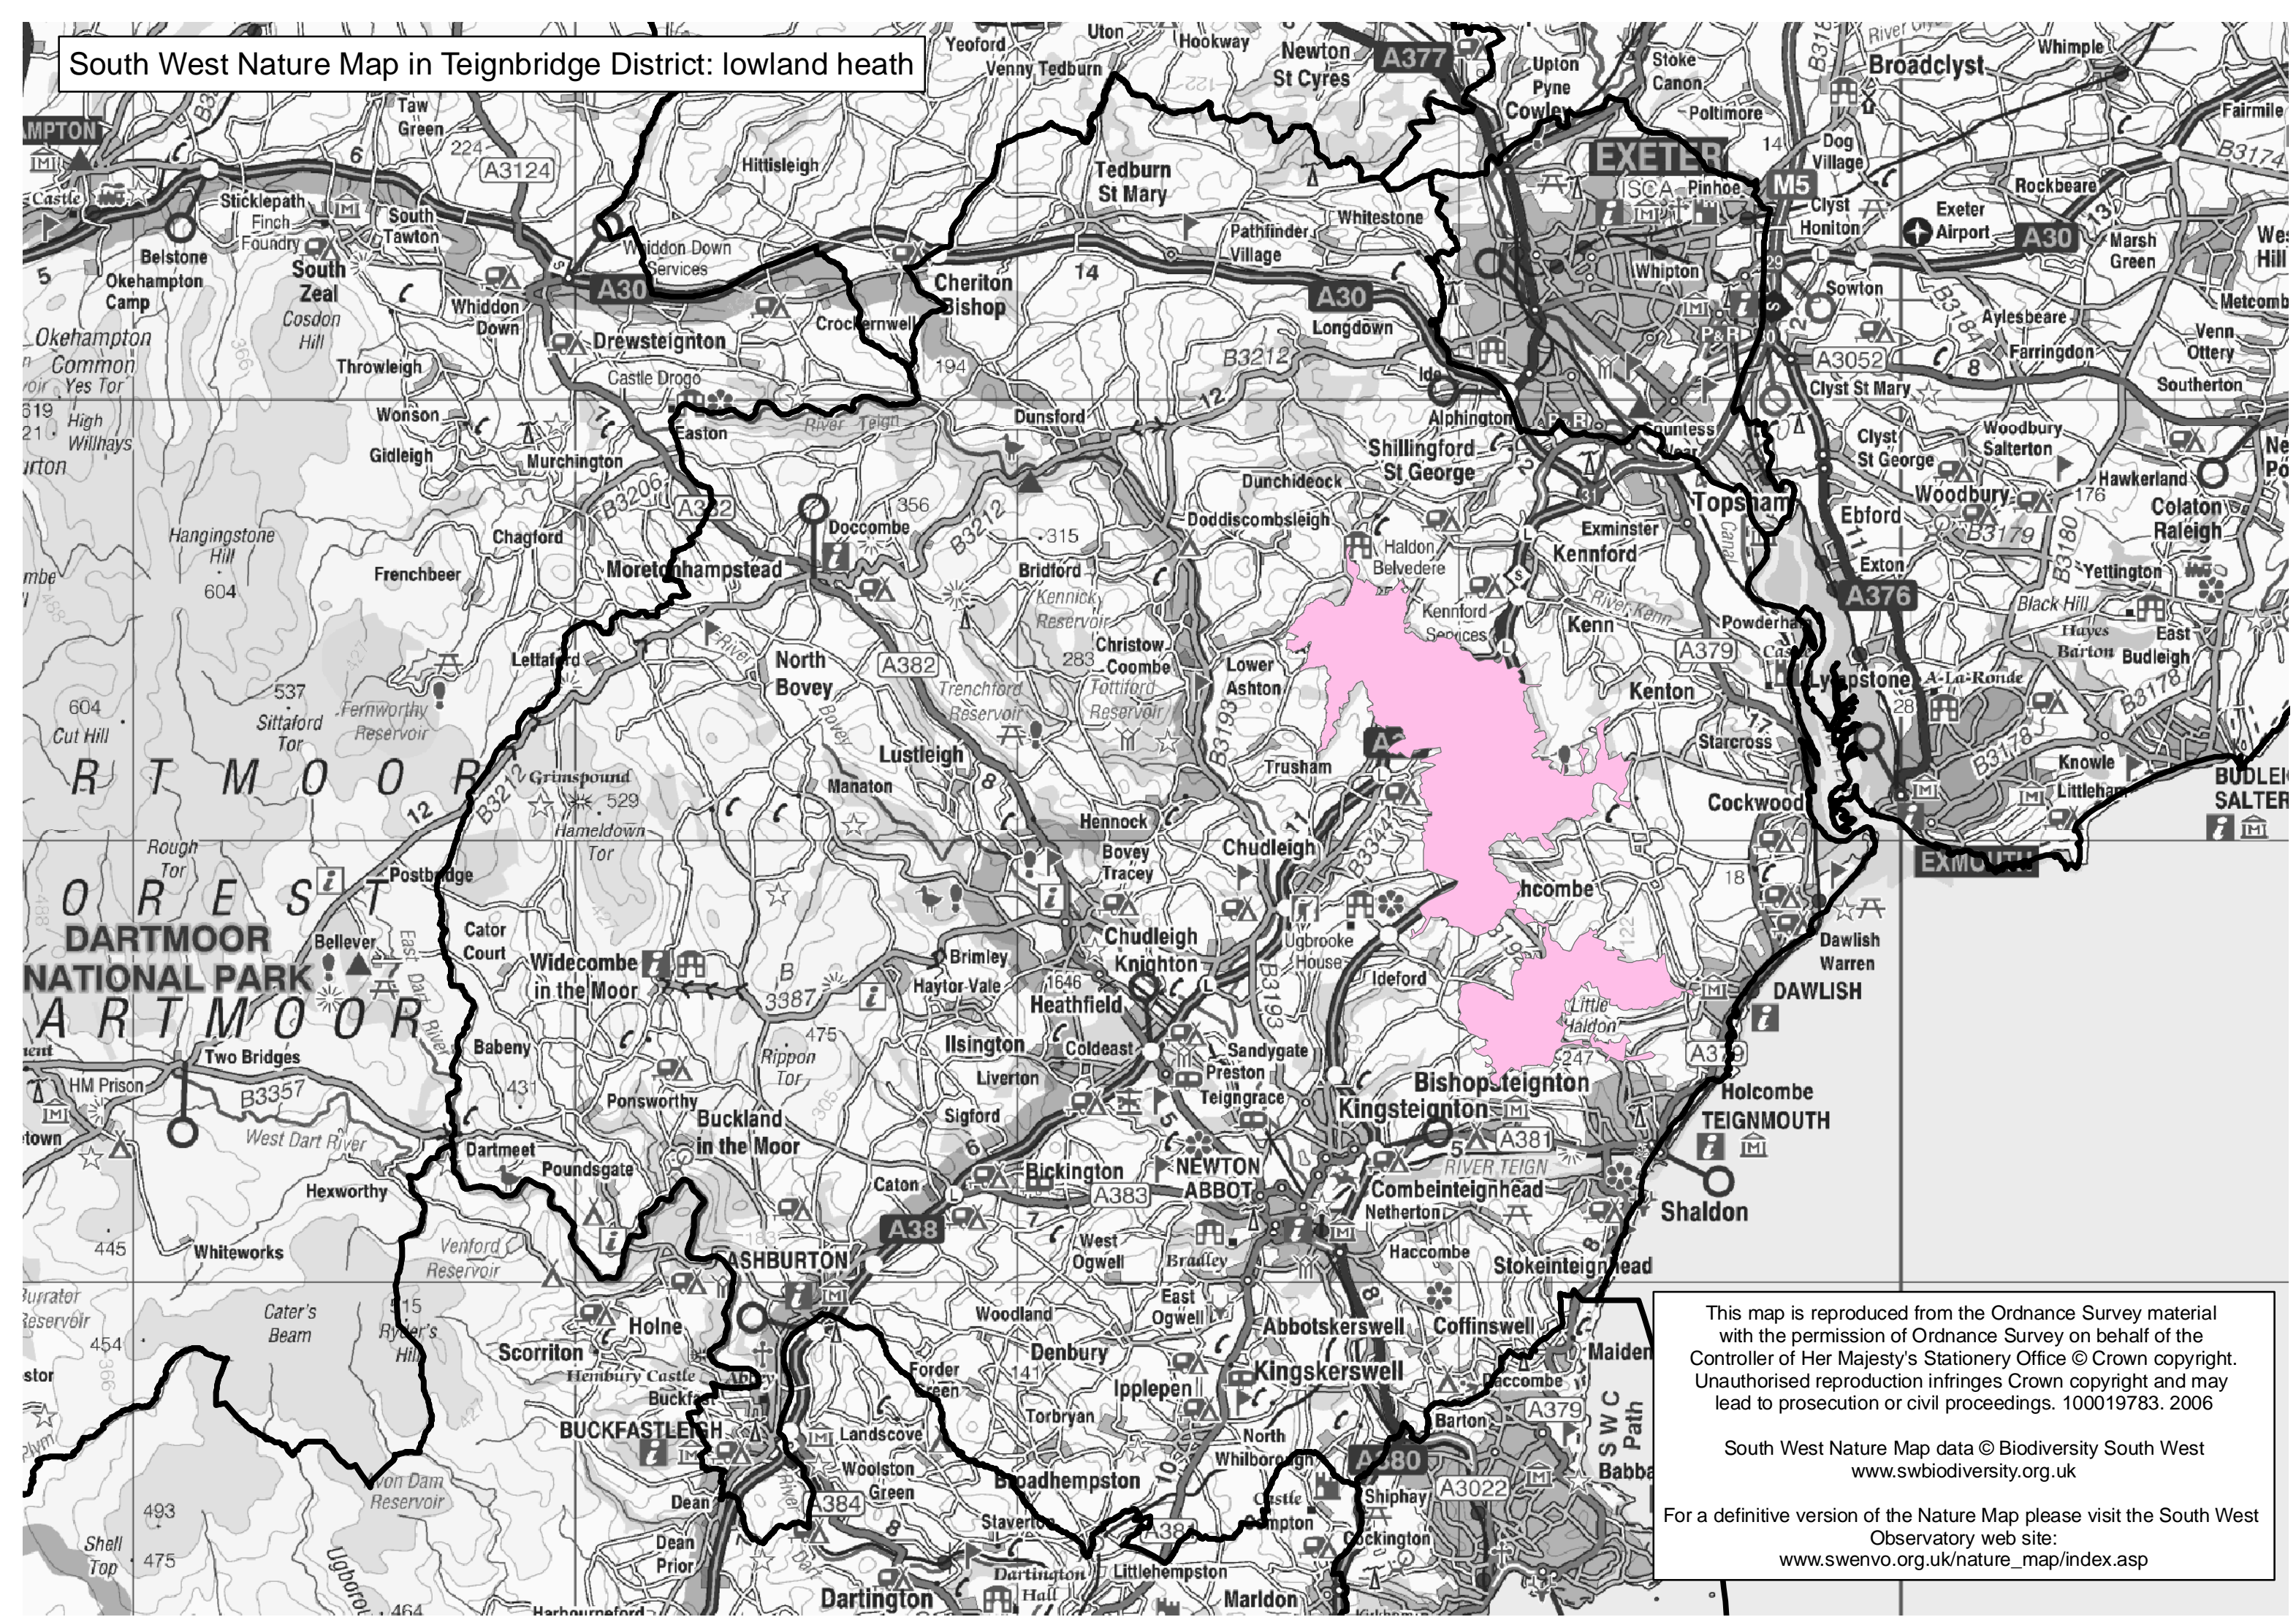

South West Nature Map in Teignbridge District: lowland heath

This map is reproduced from the Ordnance Survey material with the permission of Ordnance Survey on behalf of the Controller of Her Majesty's Stationery Office © Crown copyright. Unauthorised reproduction infringes Crown copyright and may lead to prosecution or civil proceedings. 100019783. 2006

South West Nature Map data © Biodiversity South West  
[www.swbiodiversity.org.uk](http://www.swbiodiversity.org.uk)

For a definitive version of the Nature Map please visit the South West Observatory web site:  
[www.swenvo.org.uk/nature\\_map/index.asp](http://www.swenvo.org.uk/nature_map/index.asp)