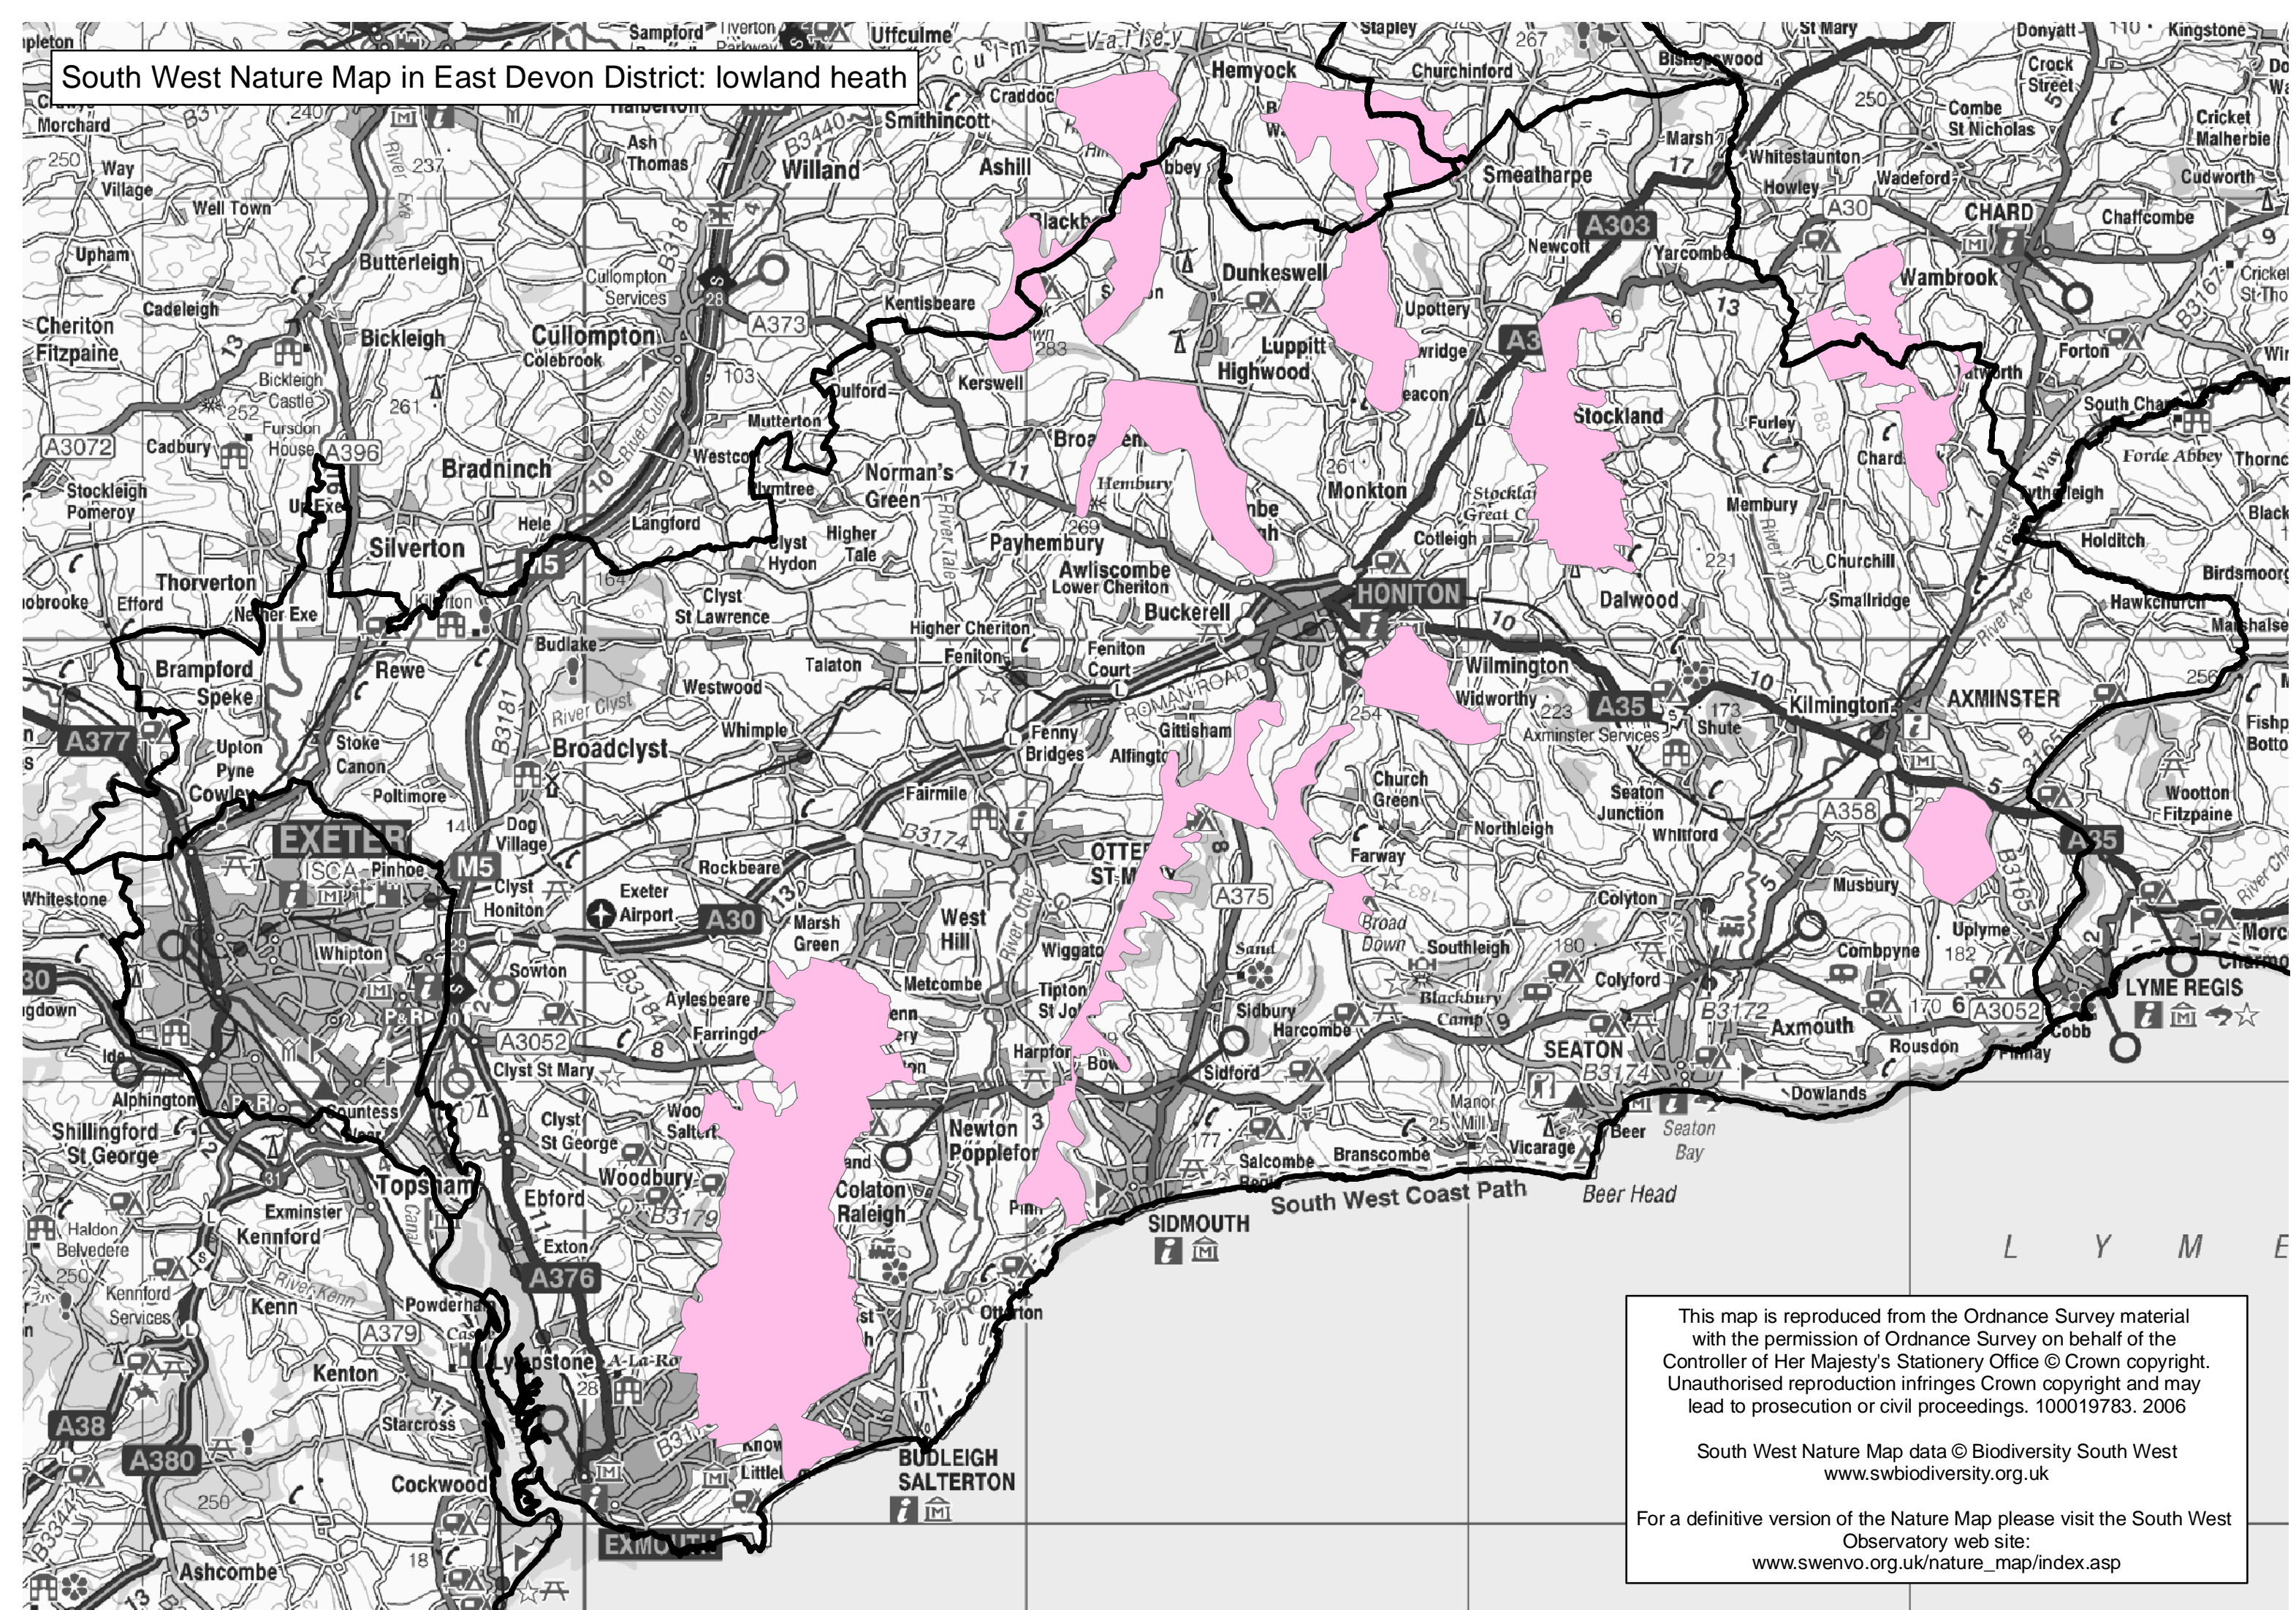

South West Nature Map in East Devon District: lowland heath

This map is reproduced from the Ordnance Survey material with the permission of Ordnance Survey on behalf of the Controller of Her Majesty's Stationery Office © Crown copyright. Unauthorised reproduction infringes Crown copyright and may lead to prosecution or civil proceedings. 100019783. 2006

South West Nature Map data © Biodiversity South West
www.swbiodiversity.org.uk

For a definitive version of the Nature Map please visit the South West Observatory web site:
www.swenvo.org.uk/nature_map/index.asp