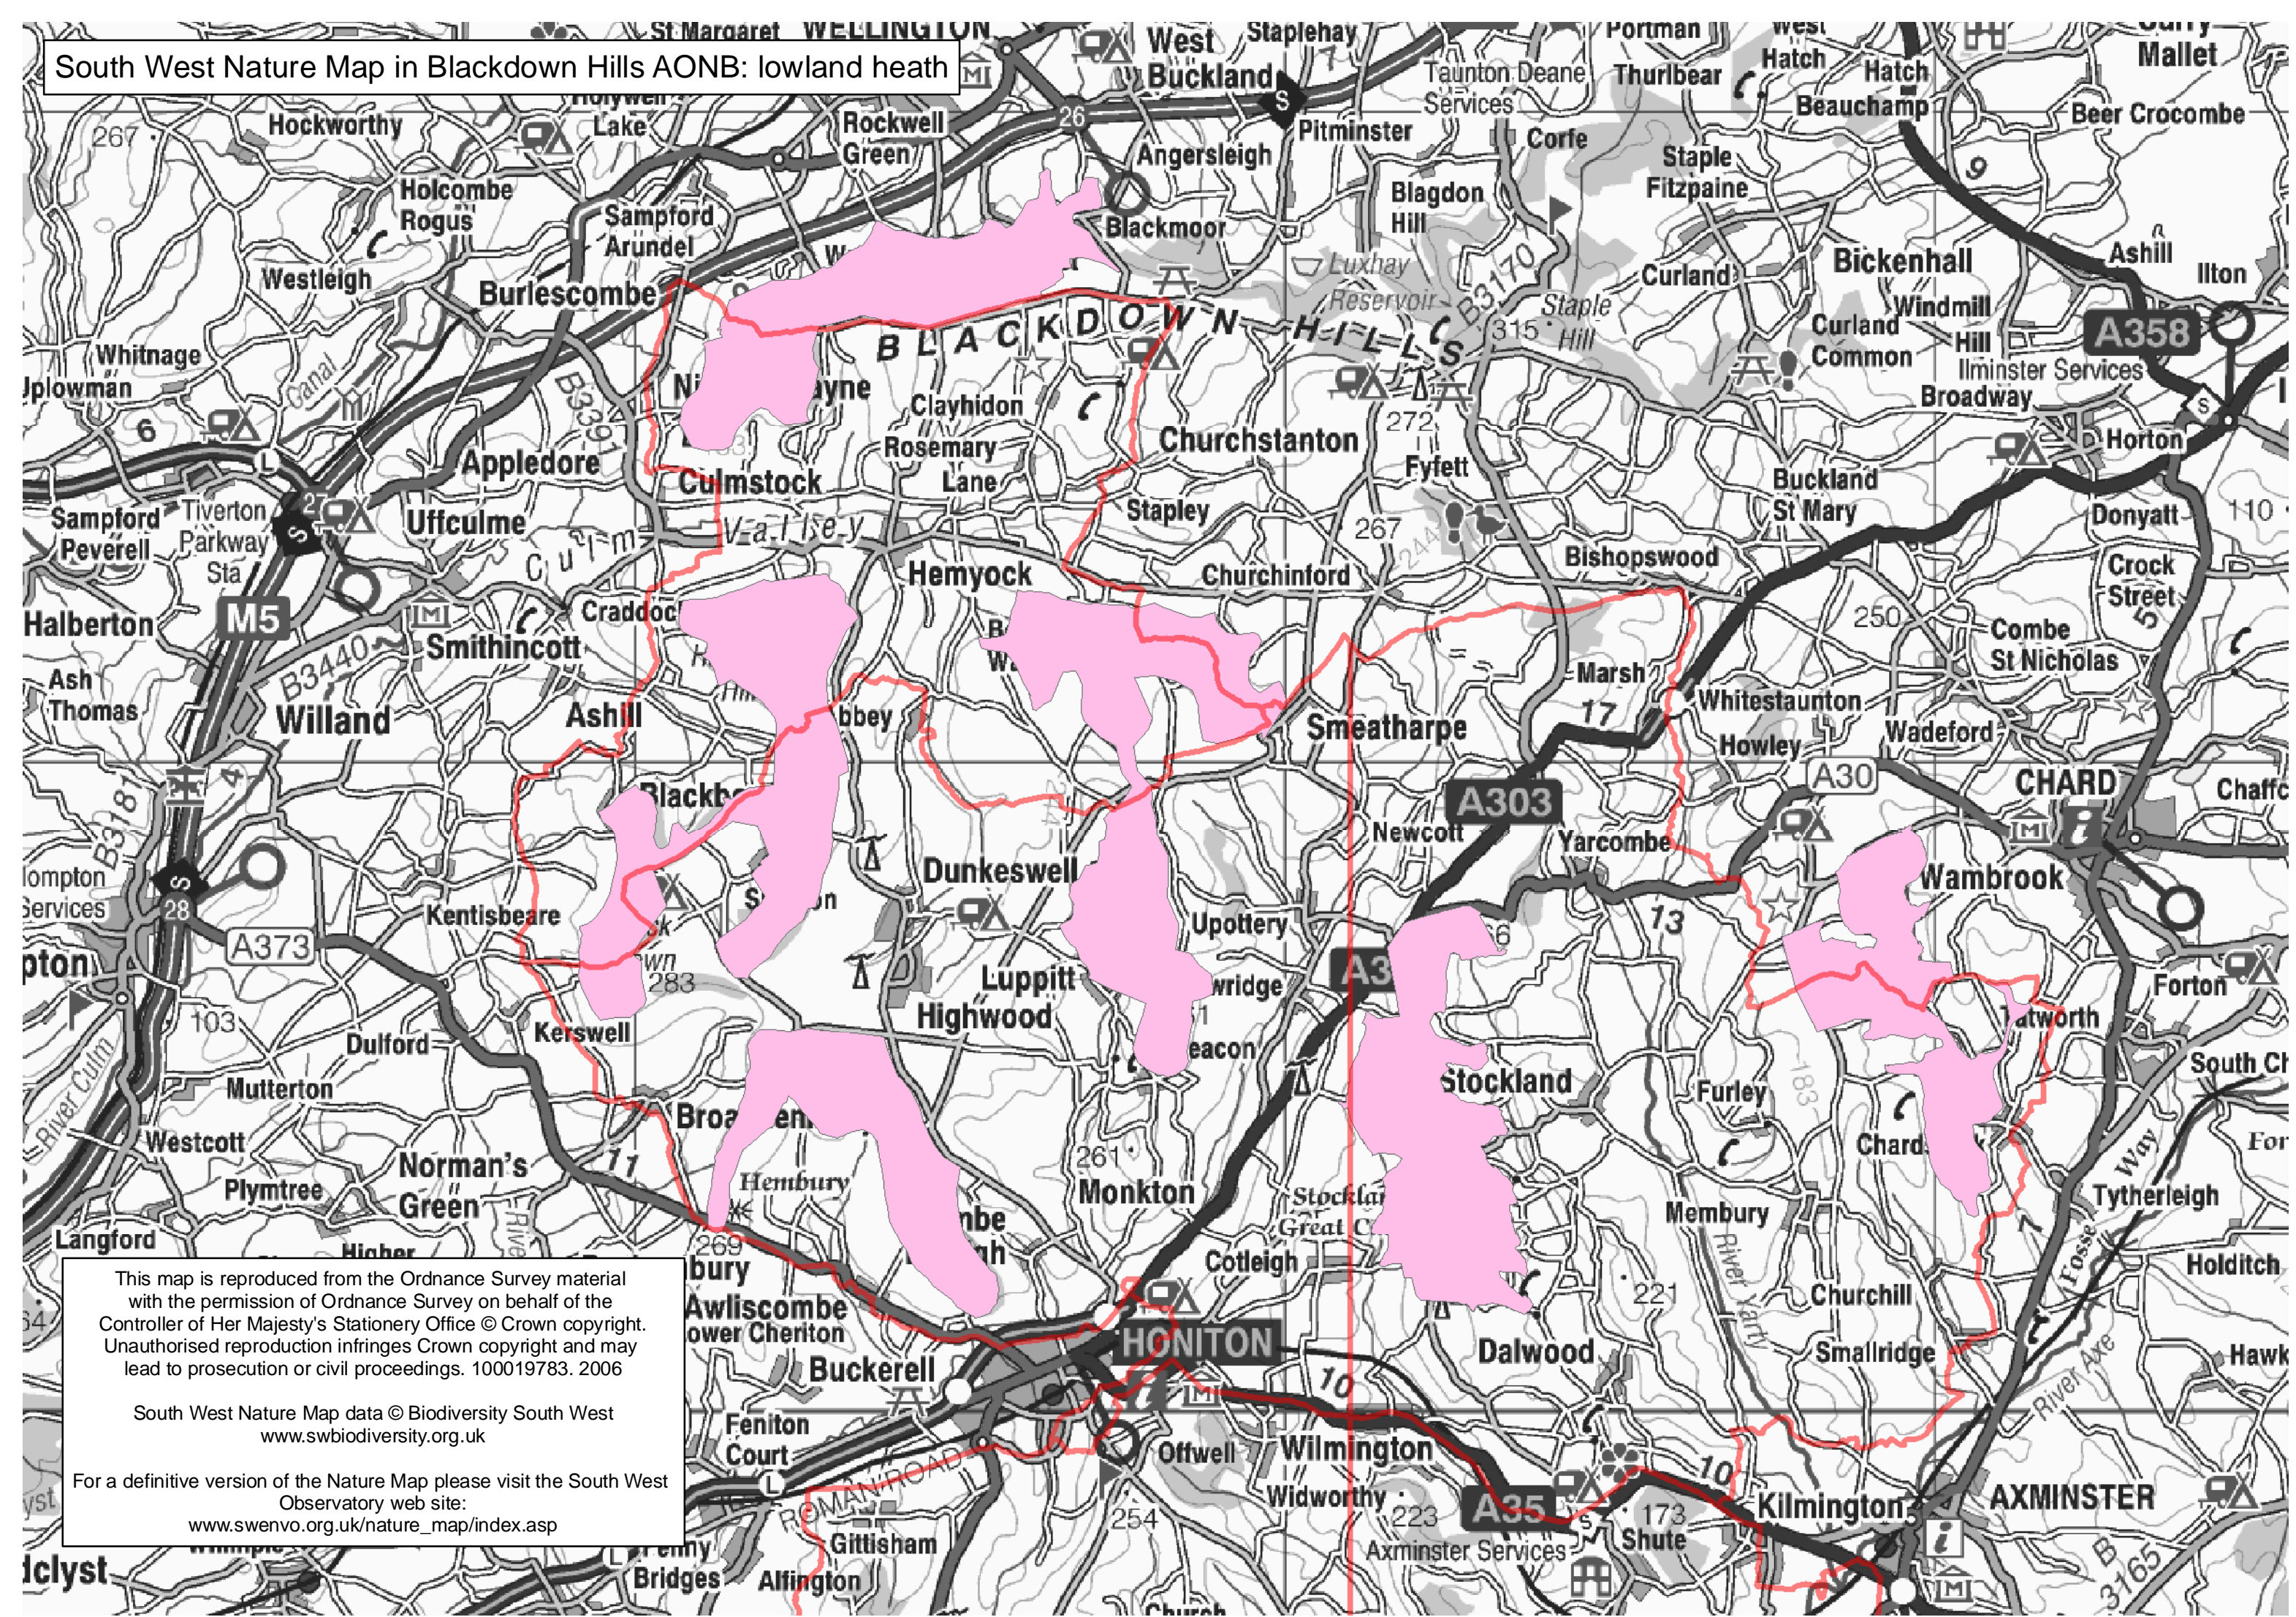

South West Nature Map in Blackdown Hills AONB: lowland heath

This map is reproduced from the Ordnance Survey material with the permission of Ordnance Survey on behalf of the Controller of Her Majesty's Stationery Office © Crown copyright. Unauthorised reproduction infringes Crown copyright and may lead to prosecution or civil proceedings. 100019783. 2006

South West Nature Map data © Biodiversity South West
www.swbiodiversity.org.uk

For a definitive version of the Nature Map please visit the South West Observatory web site:
www.swenvo.org.uk/nature_map/index.asp