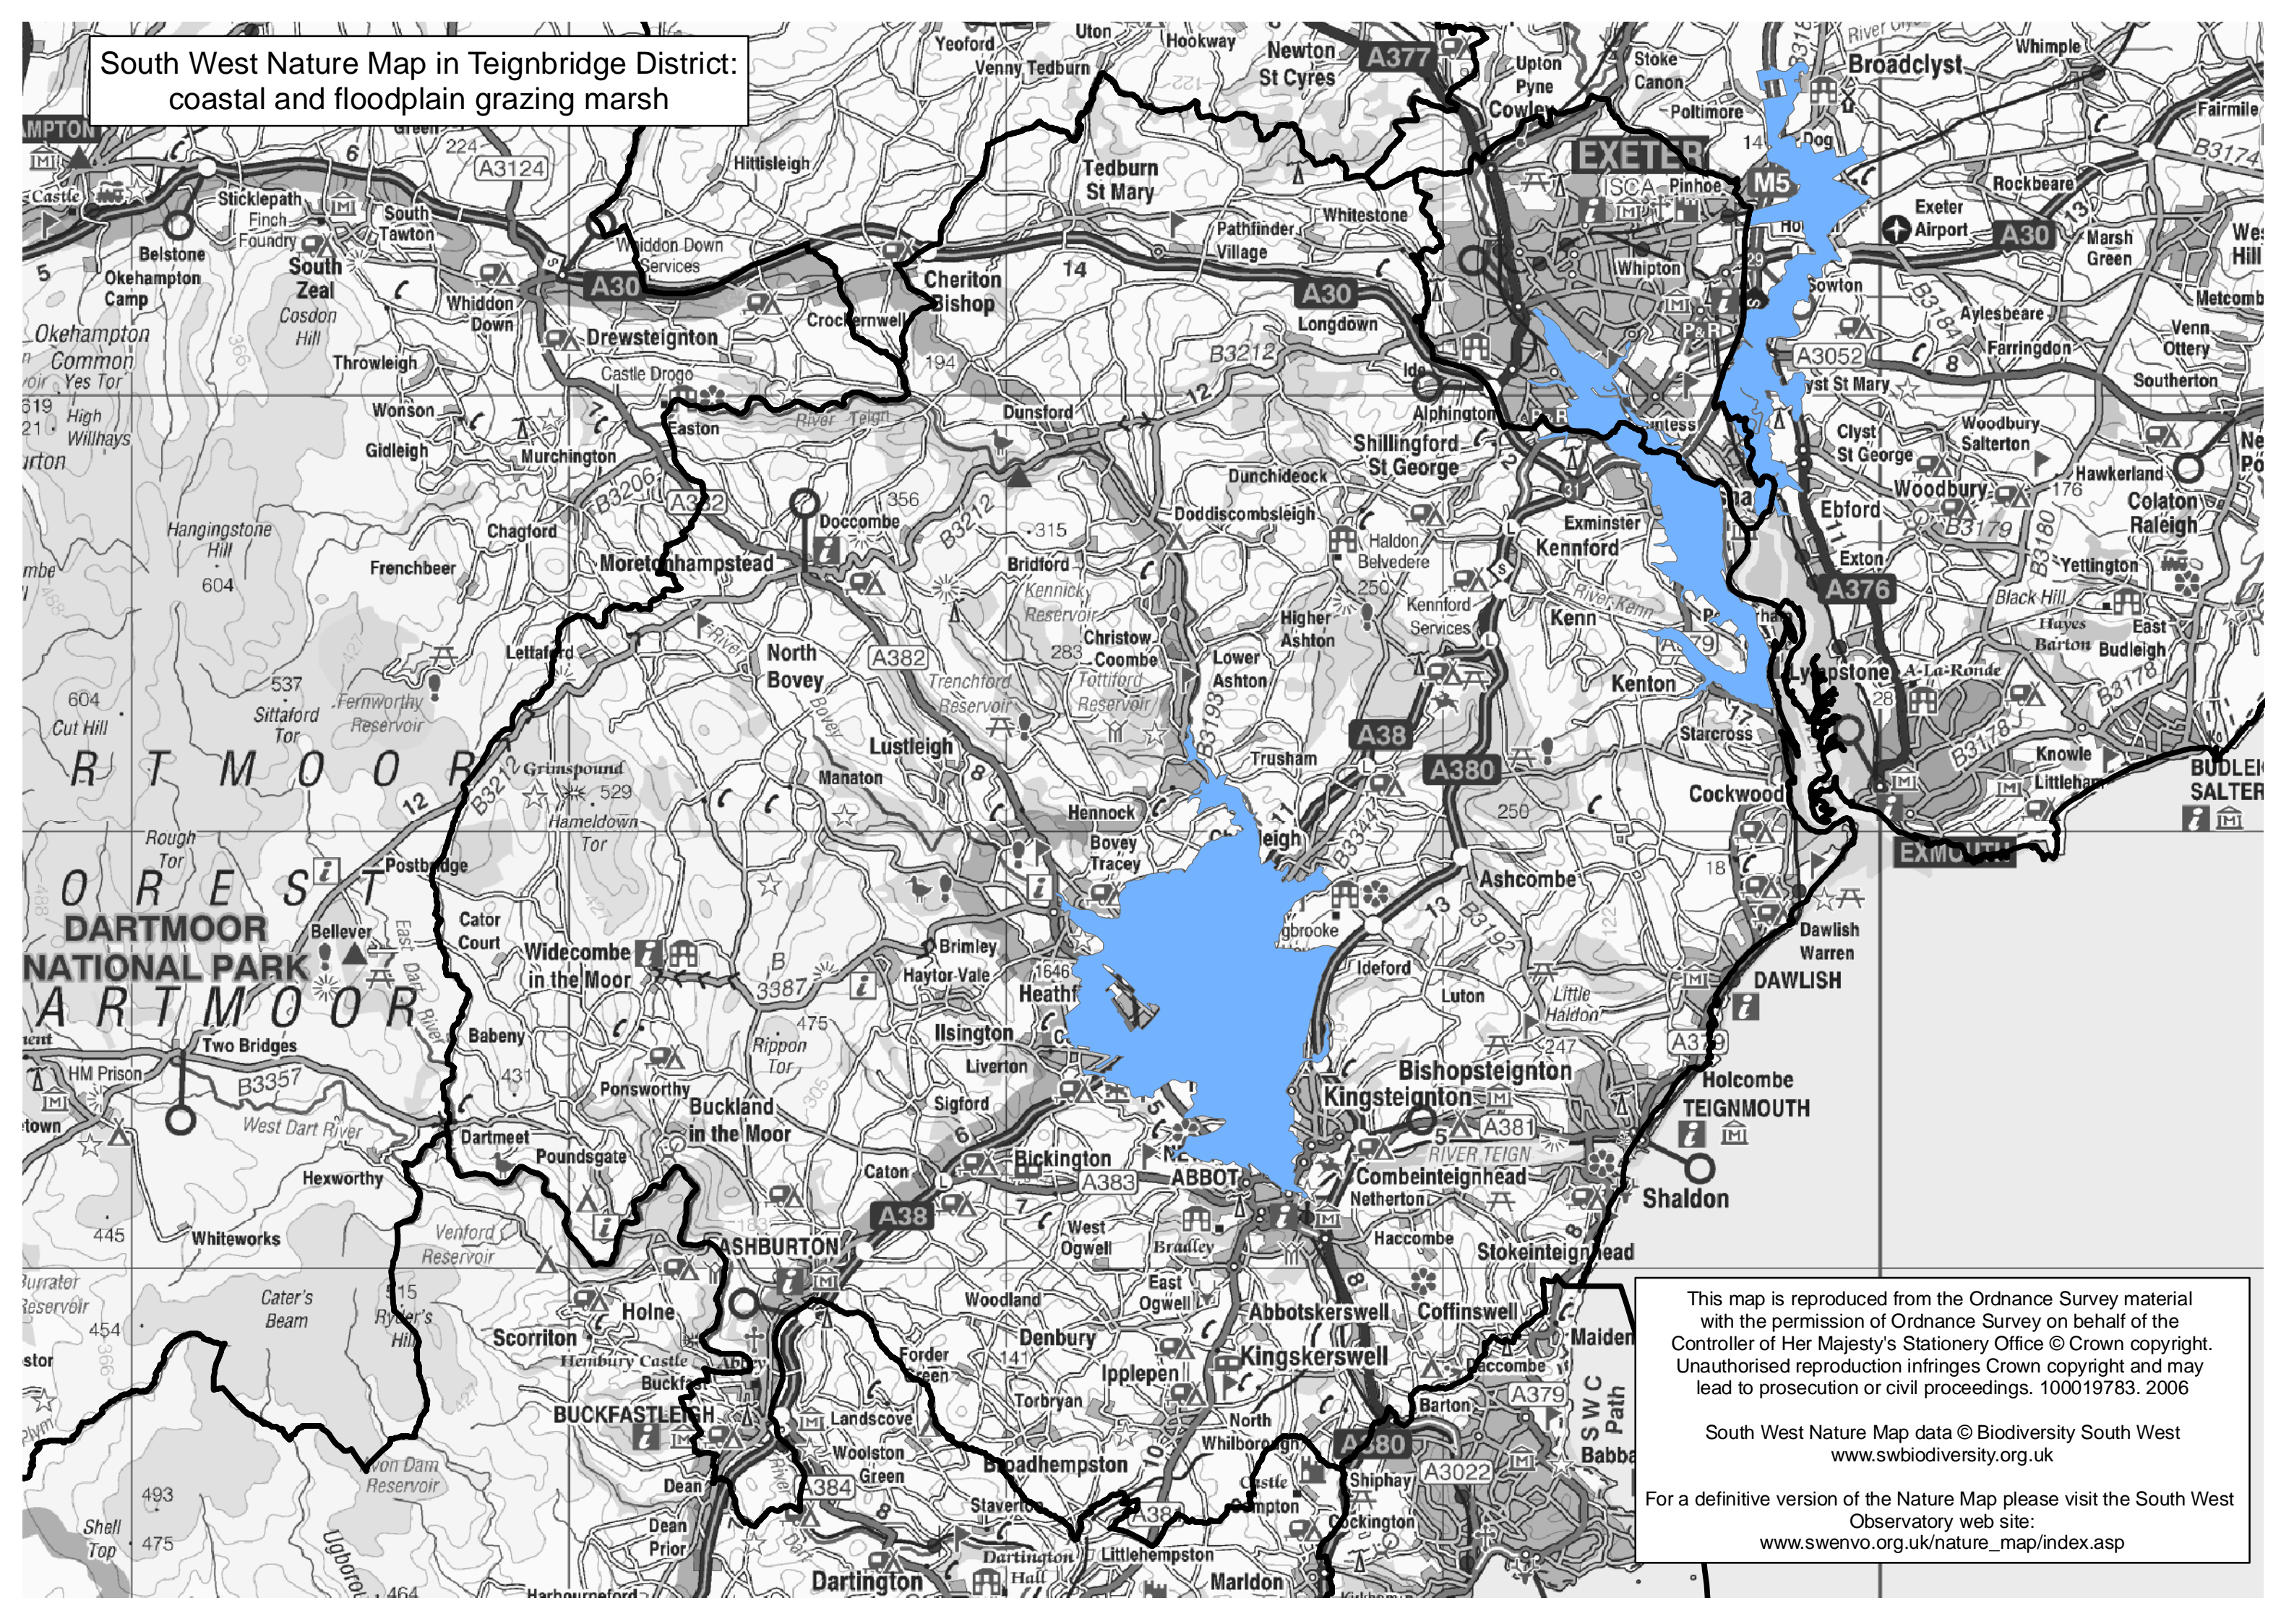

South West Nature Map in Teignbridge District:
coastal and floodplain grazing marsh

This map is reproduced from the Ordnance Survey material with the permission of Ordnance Survey on behalf of the Controller of Her Majesty's Stationery Office © Crown copyright. Unauthorised reproduction infringes Crown copyright and may lead to prosecution or civil proceedings. 100019783. 2006

South West Nature Map data © Biodiversity South West
www.swbiodiversity.org.uk

For a definitive version of the Nature Map please visit the South West Observatory web site:
www.swenvo.org.uk/nature_map/index.asp