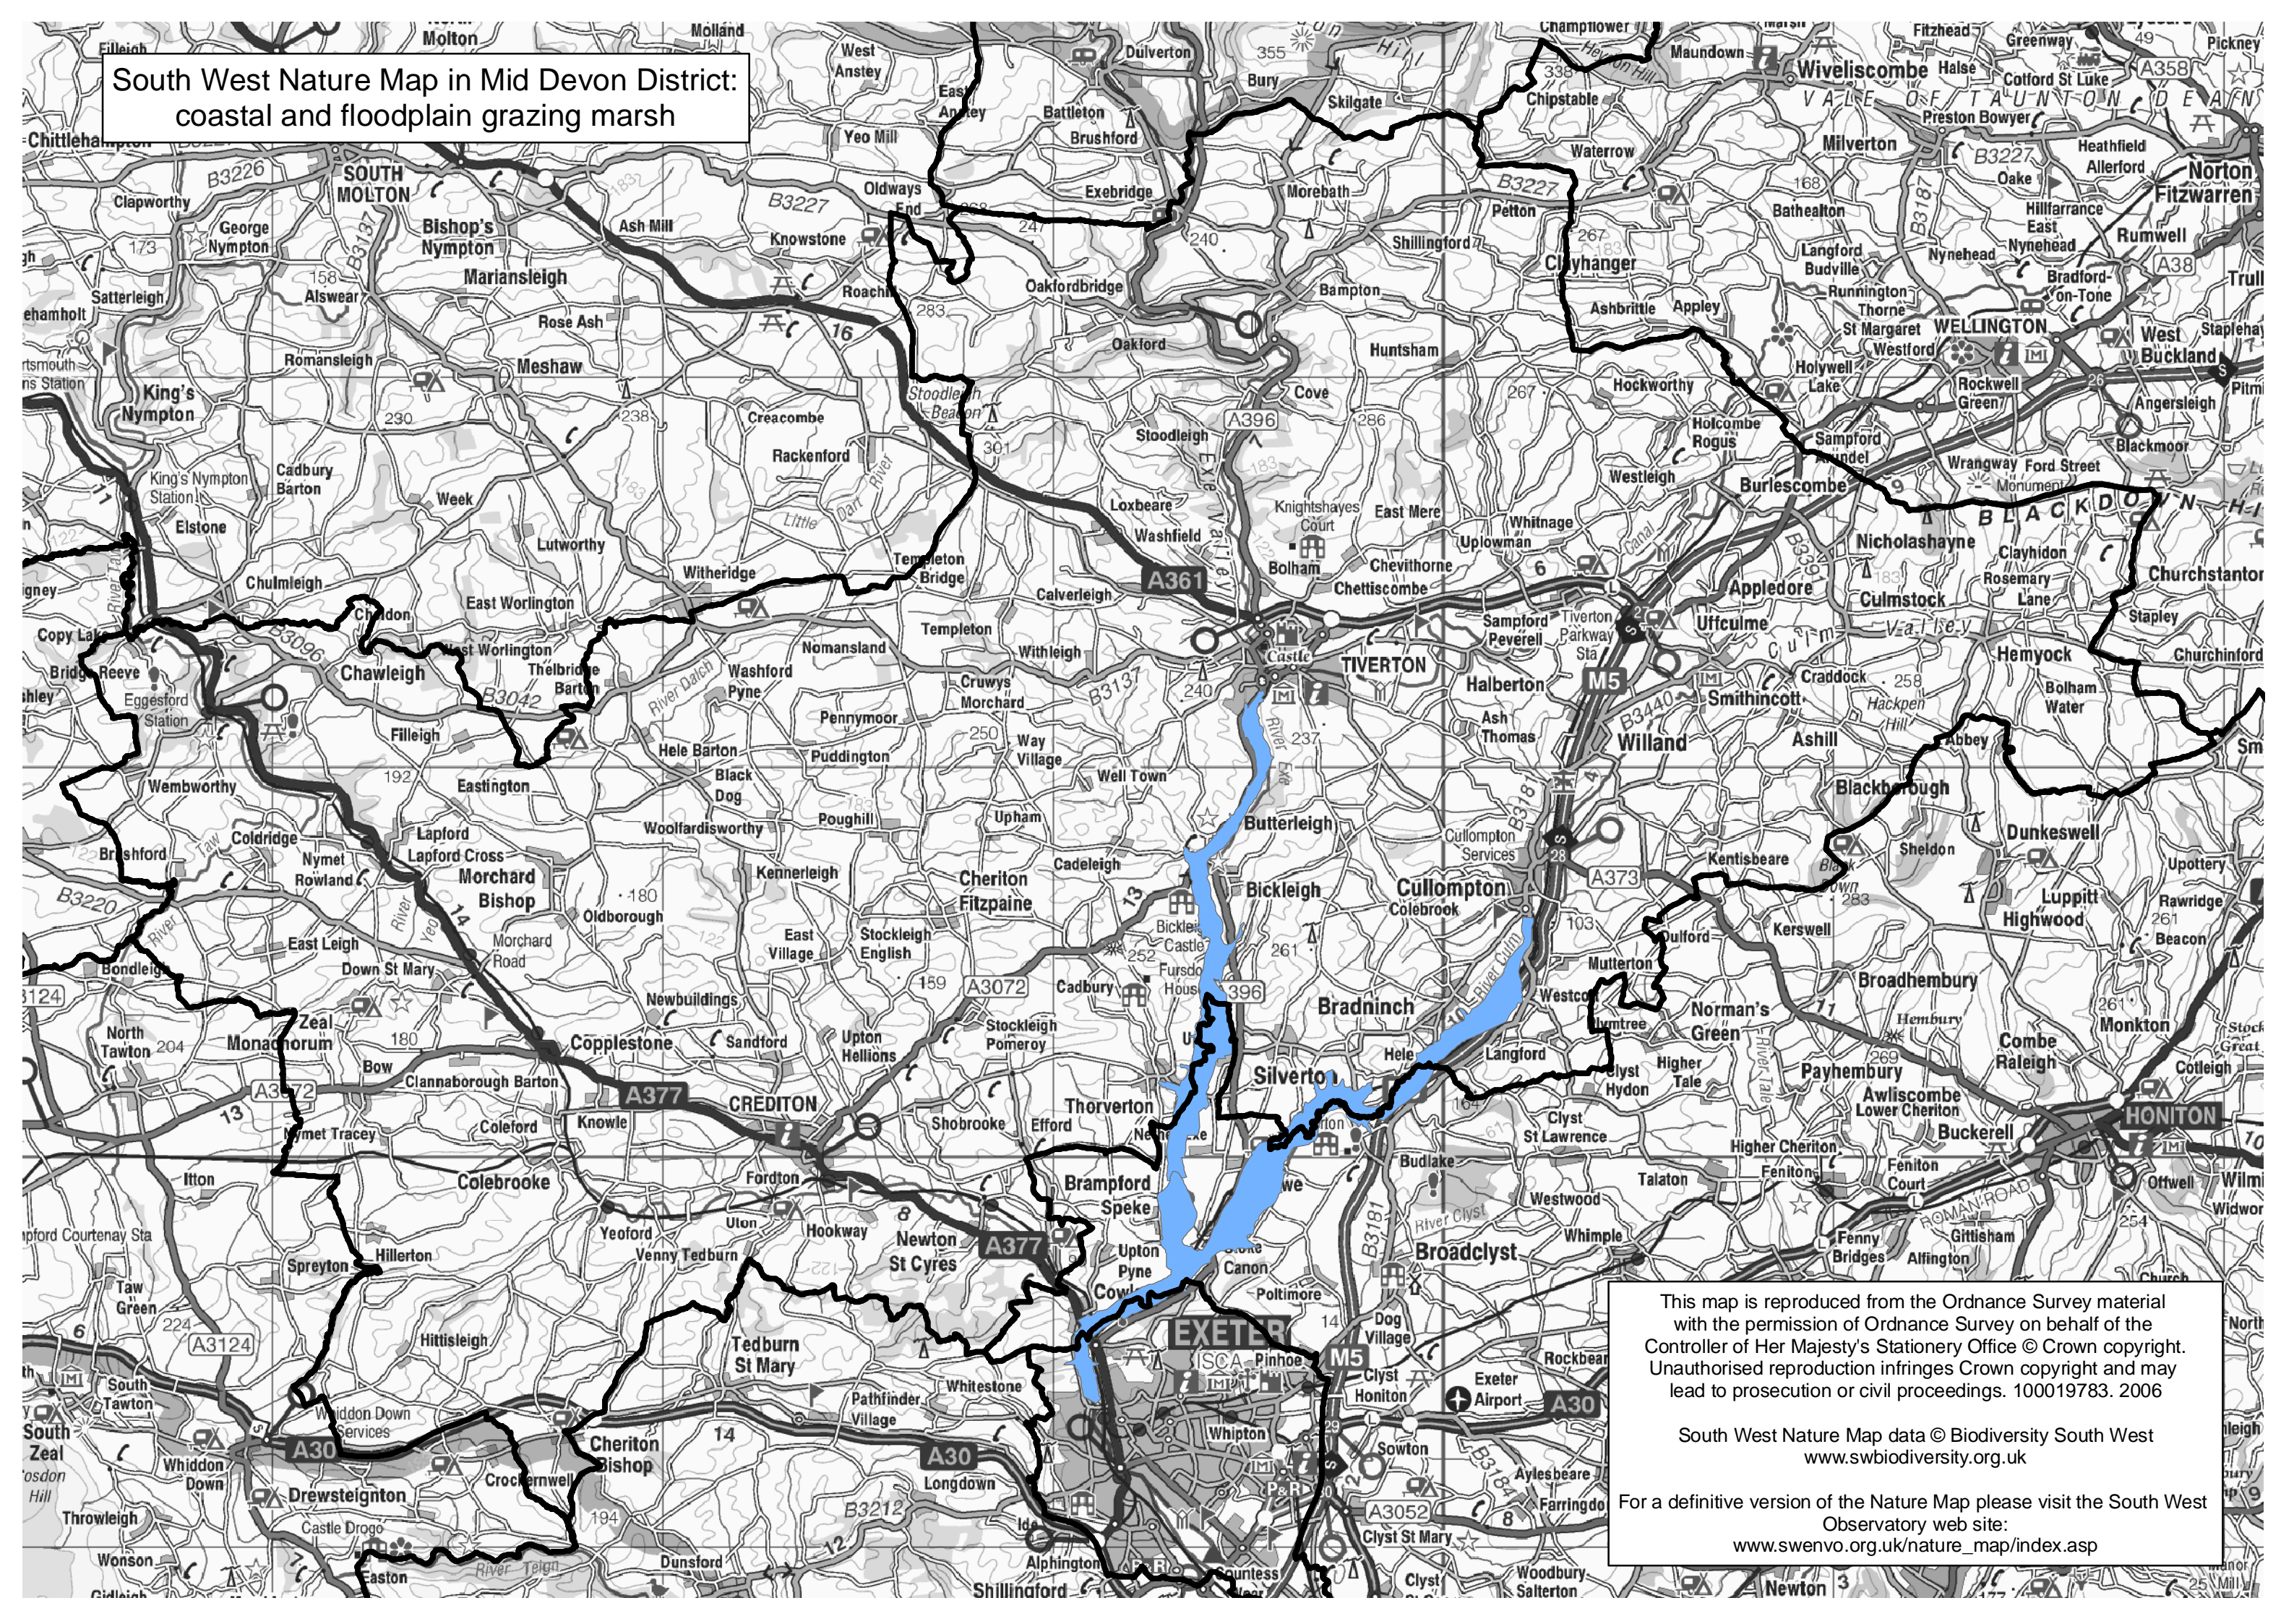

South West Nature Map in Mid Devon District:
coastal and floodplain grazing marsh

This map is reproduced from the Ordnance Survey material with the permission of Ordnance Survey on behalf of the Controller of Her Majesty's Stationery Office © Crown copyright. Unauthorised reproduction infringes Crown copyright and may lead to prosecution or civil proceedings. 100019783. 2006

South West Nature Map data © Biodiversity South West
www.swbiodiversity.org.uk

For a definitive version of the Nature Map please visit the South West Observatory web site:
www.swenvo.org.uk/nature_map/index.asp