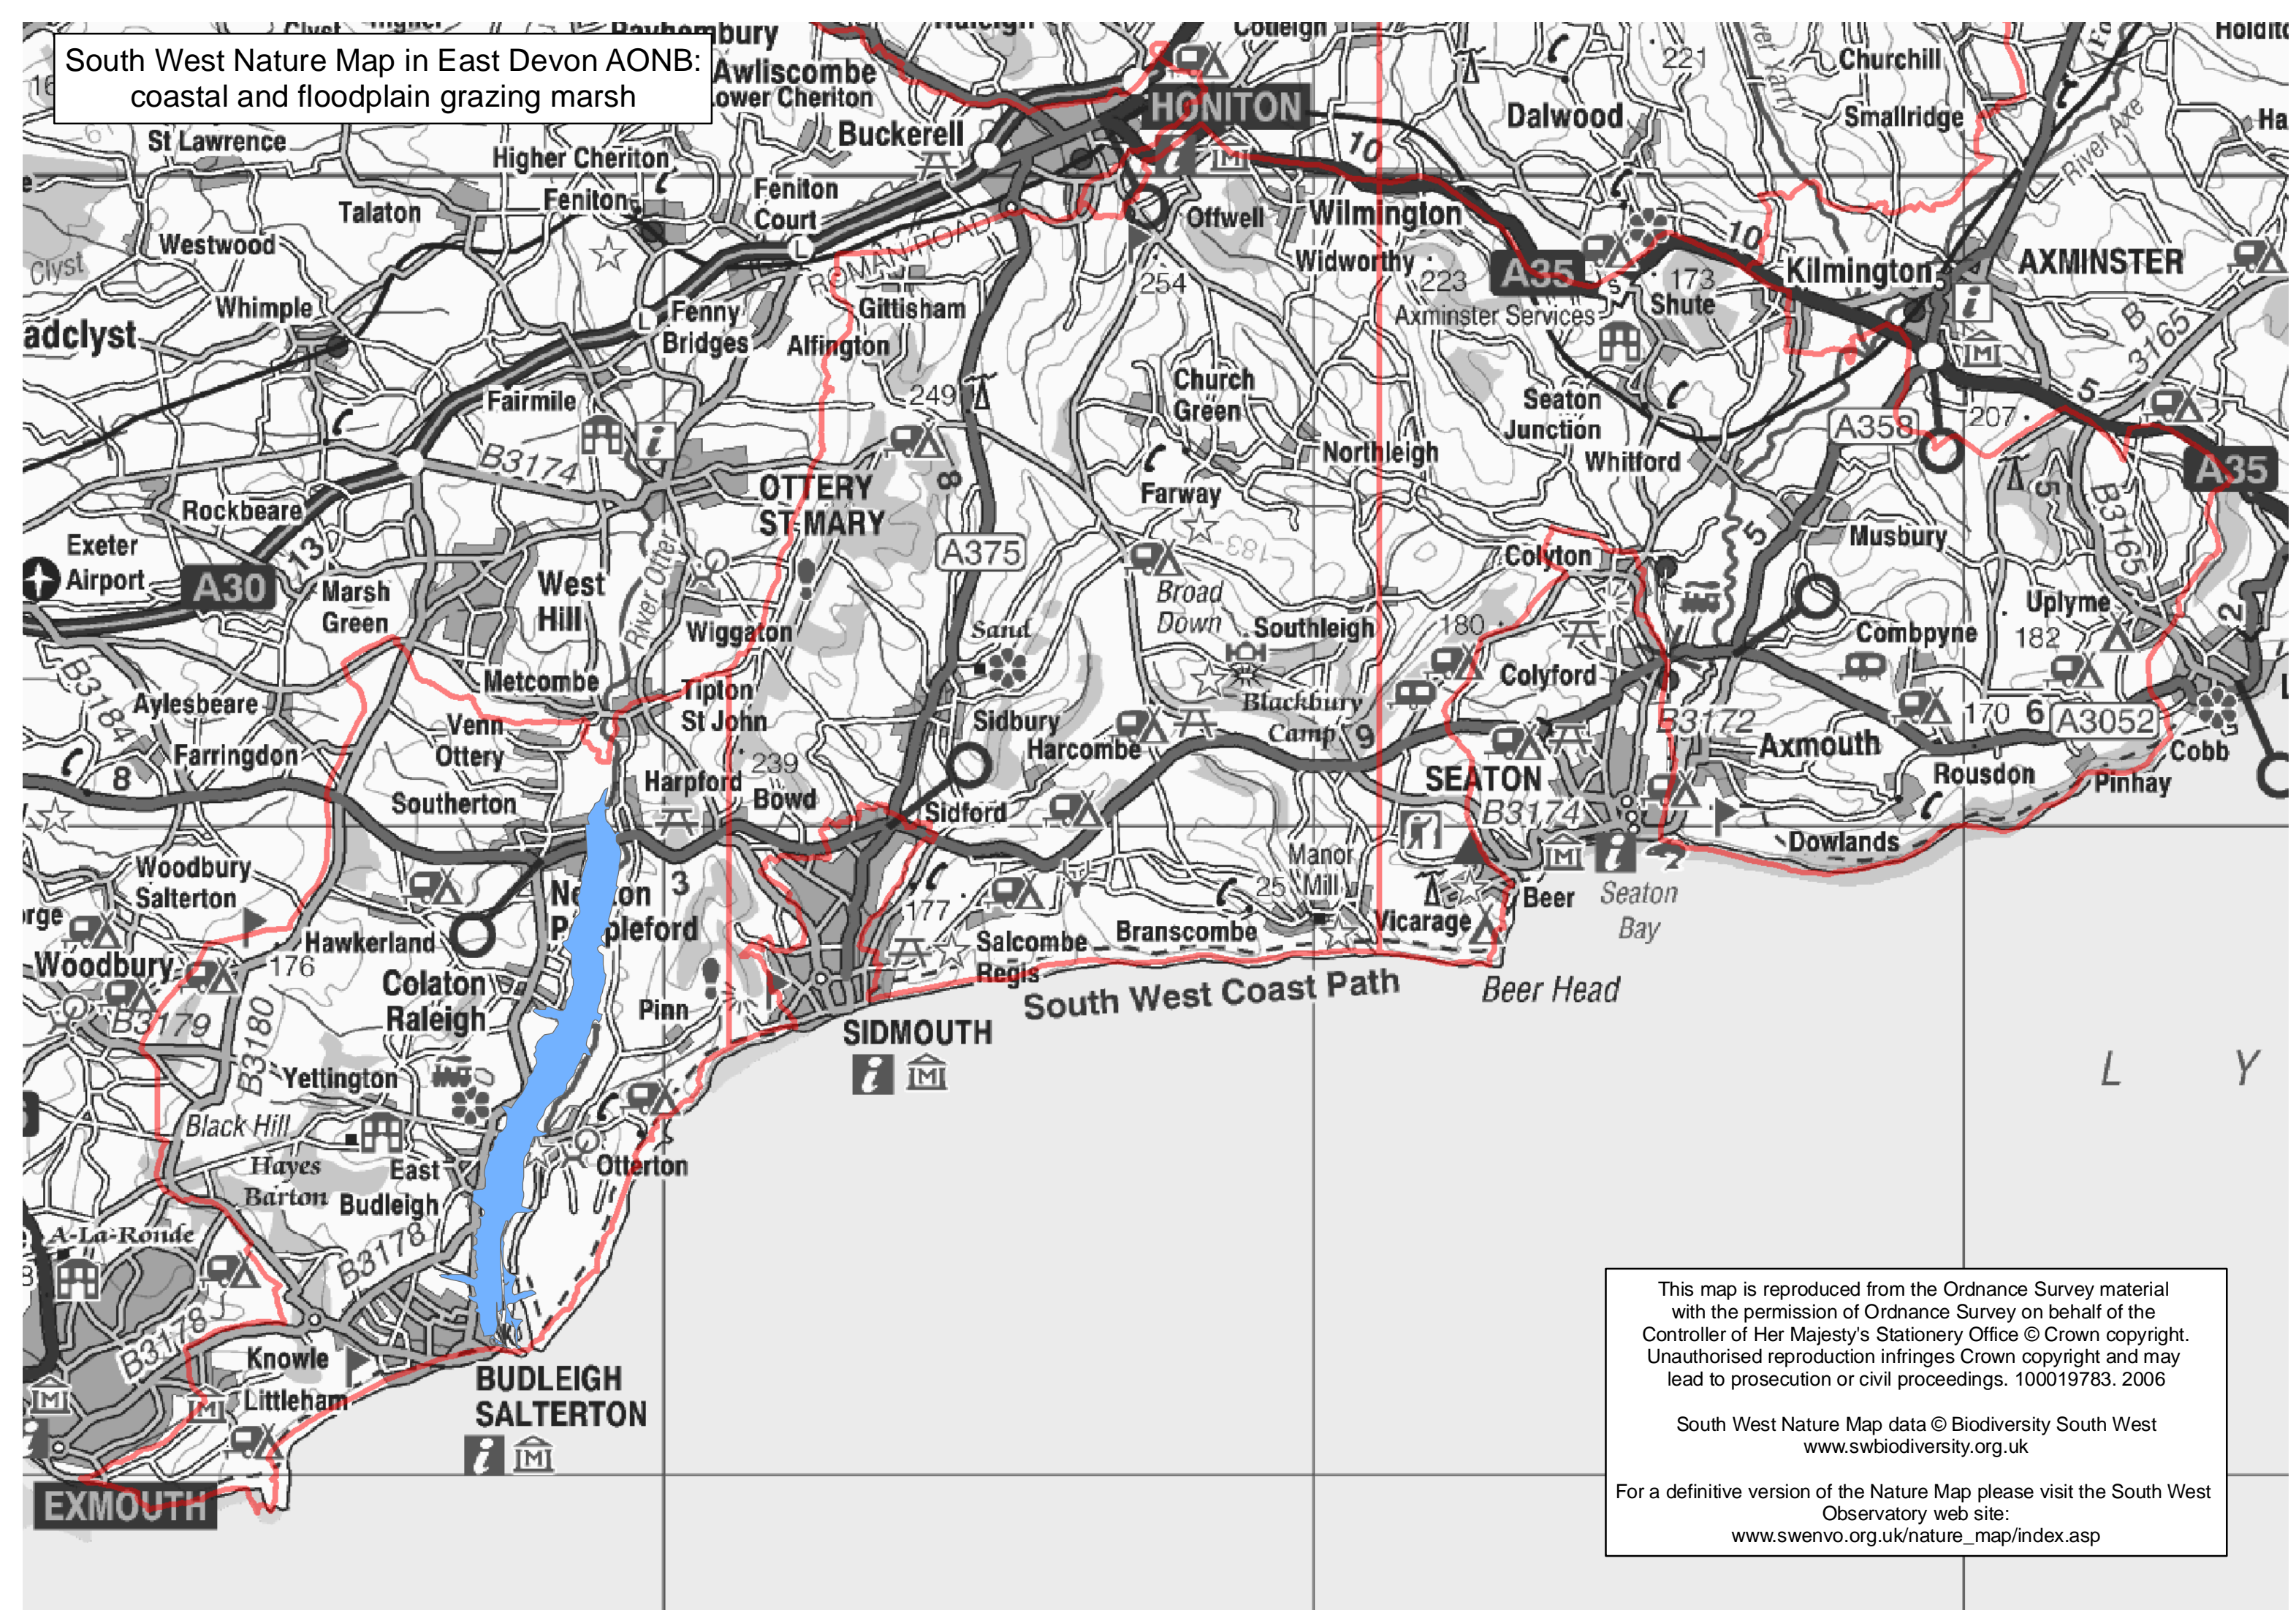

South West Nature Map in East Devon AONB:
coastal and floodplain grazing marsh

This map is reproduced from the Ordnance Survey material with the permission of Ordnance Survey on behalf of the Controller of Her Majesty's Stationery Office © Crown copyright. Unauthorised reproduction infringes Crown copyright and may lead to prosecution or civil proceedings. 100019783. 2006

South West Nature Map data © Biodiversity South West
www.swbiodiversity.org.uk

For a definitive version of the Nature Map please visit the South West Observatory web site:
www.swenvo.org.uk/nature_map/index.asp