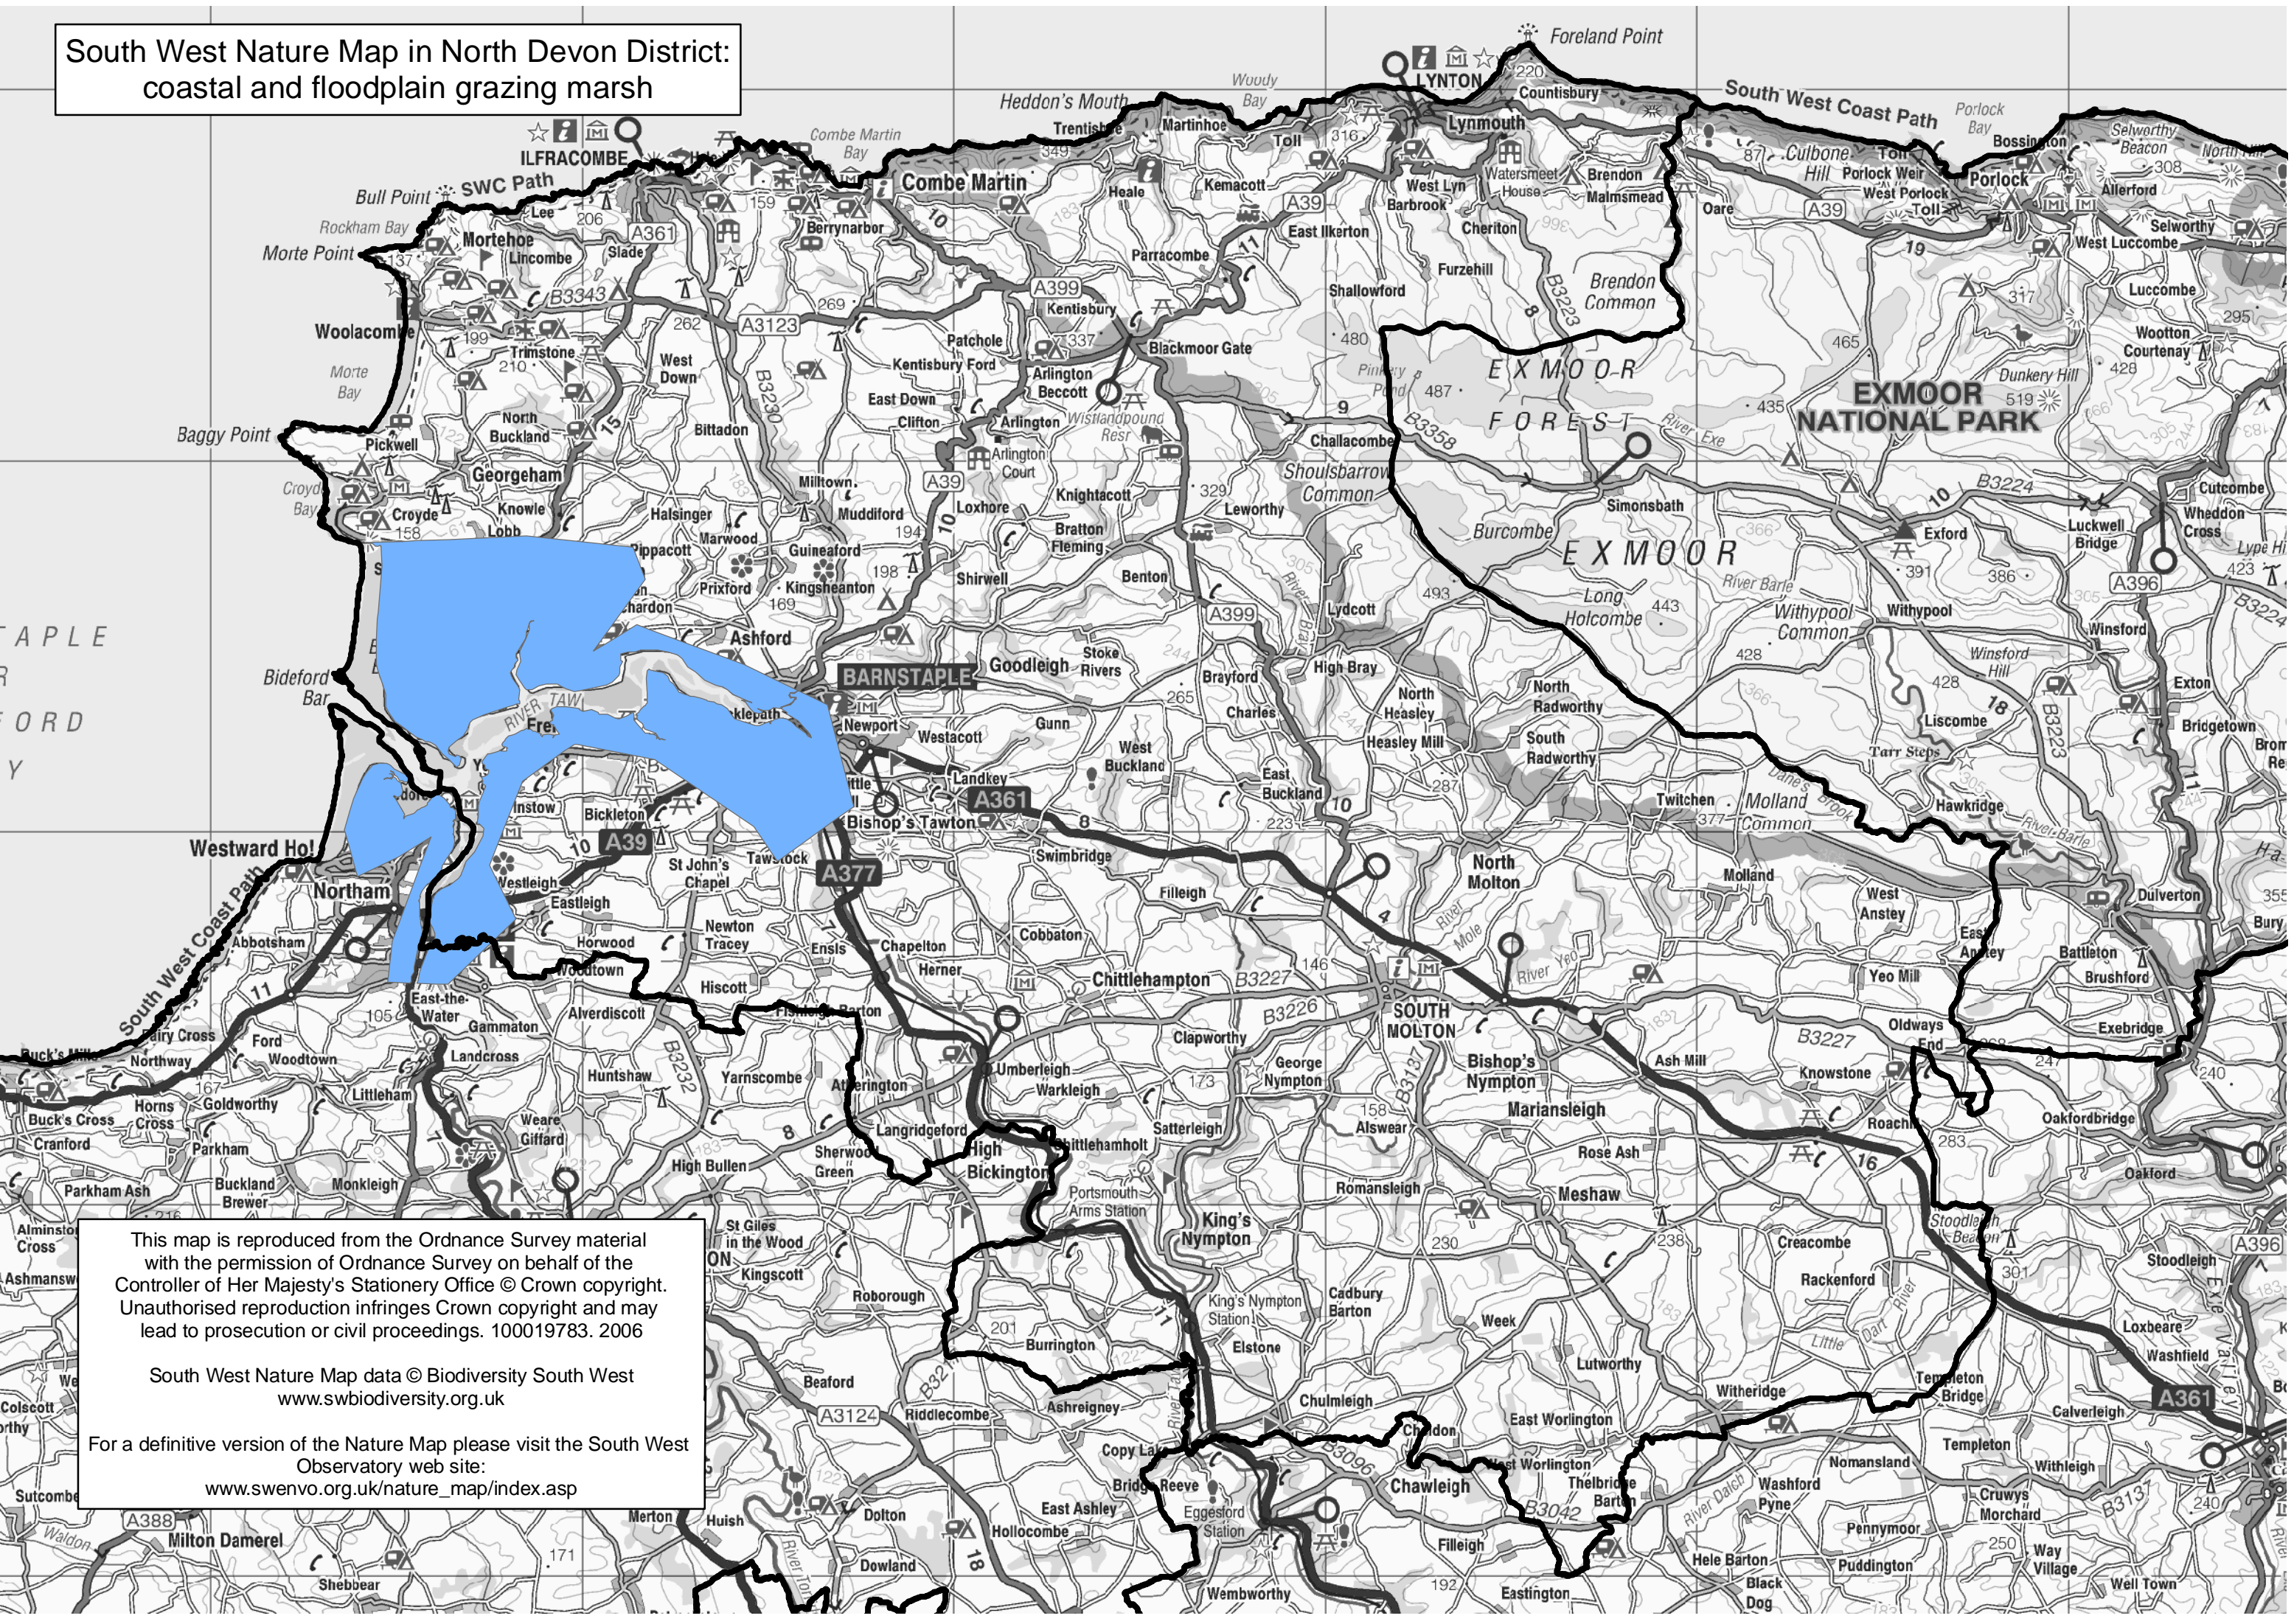

South West Nature Map in North Devon District:
coastal and floodplain grazing marsh

This map is reproduced from the Ordnance Survey material with the permission of Ordnance Survey on behalf of the Controller of Her Majesty's Stationery Office © Crown copyright. Unauthorised reproduction infringes Crown copyright and may lead to prosecution or civil proceedings. 100019783. 2006

South West Nature Map data © Biodiversity South West
www.swbiodiversity.org.uk

For a definitive version of the Nature Map please visit the South West Observatory web site:
www.swenvo.org.uk/nature_map/index.asp