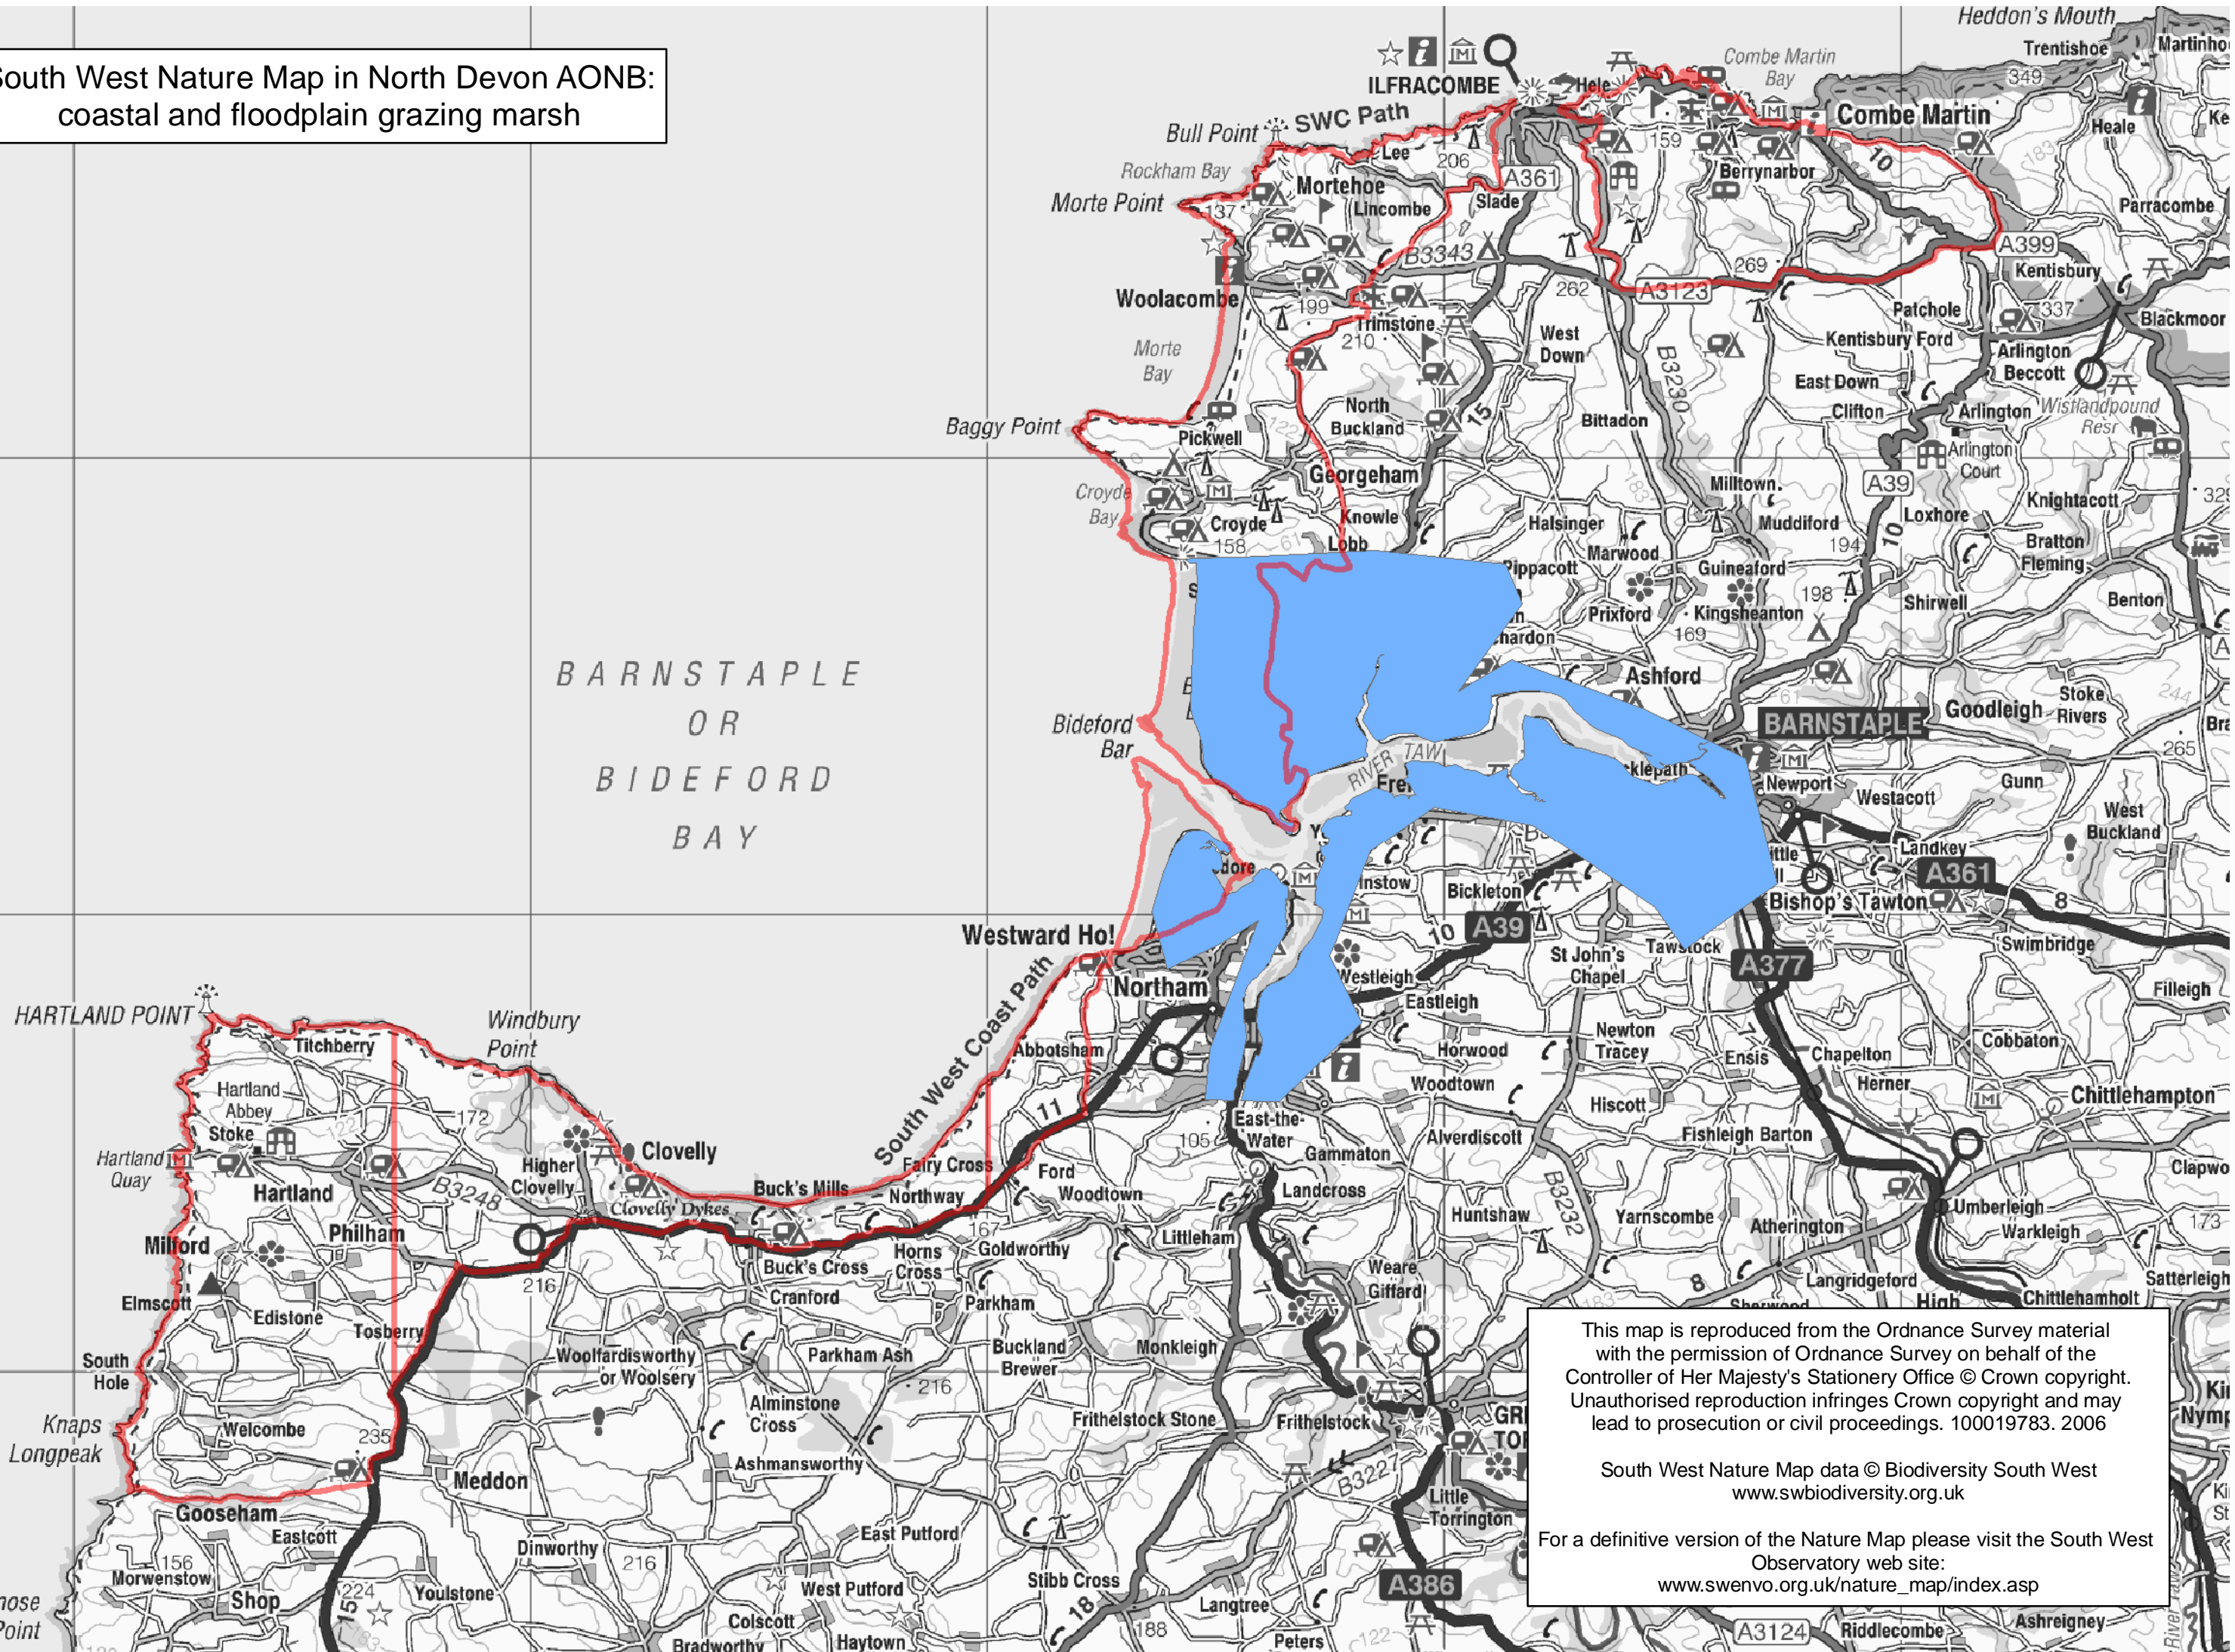

South West Nature Map in North Devon AONB:
coastal and floodplain grazing marsh

This map is reproduced from the Ordnance Survey material with the permission of Ordnance Survey on behalf of the Controller of Her Majesty's Stationery Office © Crown copyright. Unauthorised reproduction infringes Crown copyright and may lead to prosecution or civil proceedings. 100019783. 2006

South West Nature Map data © Biodiversity South West
www.swbiodiversity.org.uk

For a definitive version of the Nature Map please visit the South West Observatory web site:
www.swenvo.org.uk/nature_map/index.asp