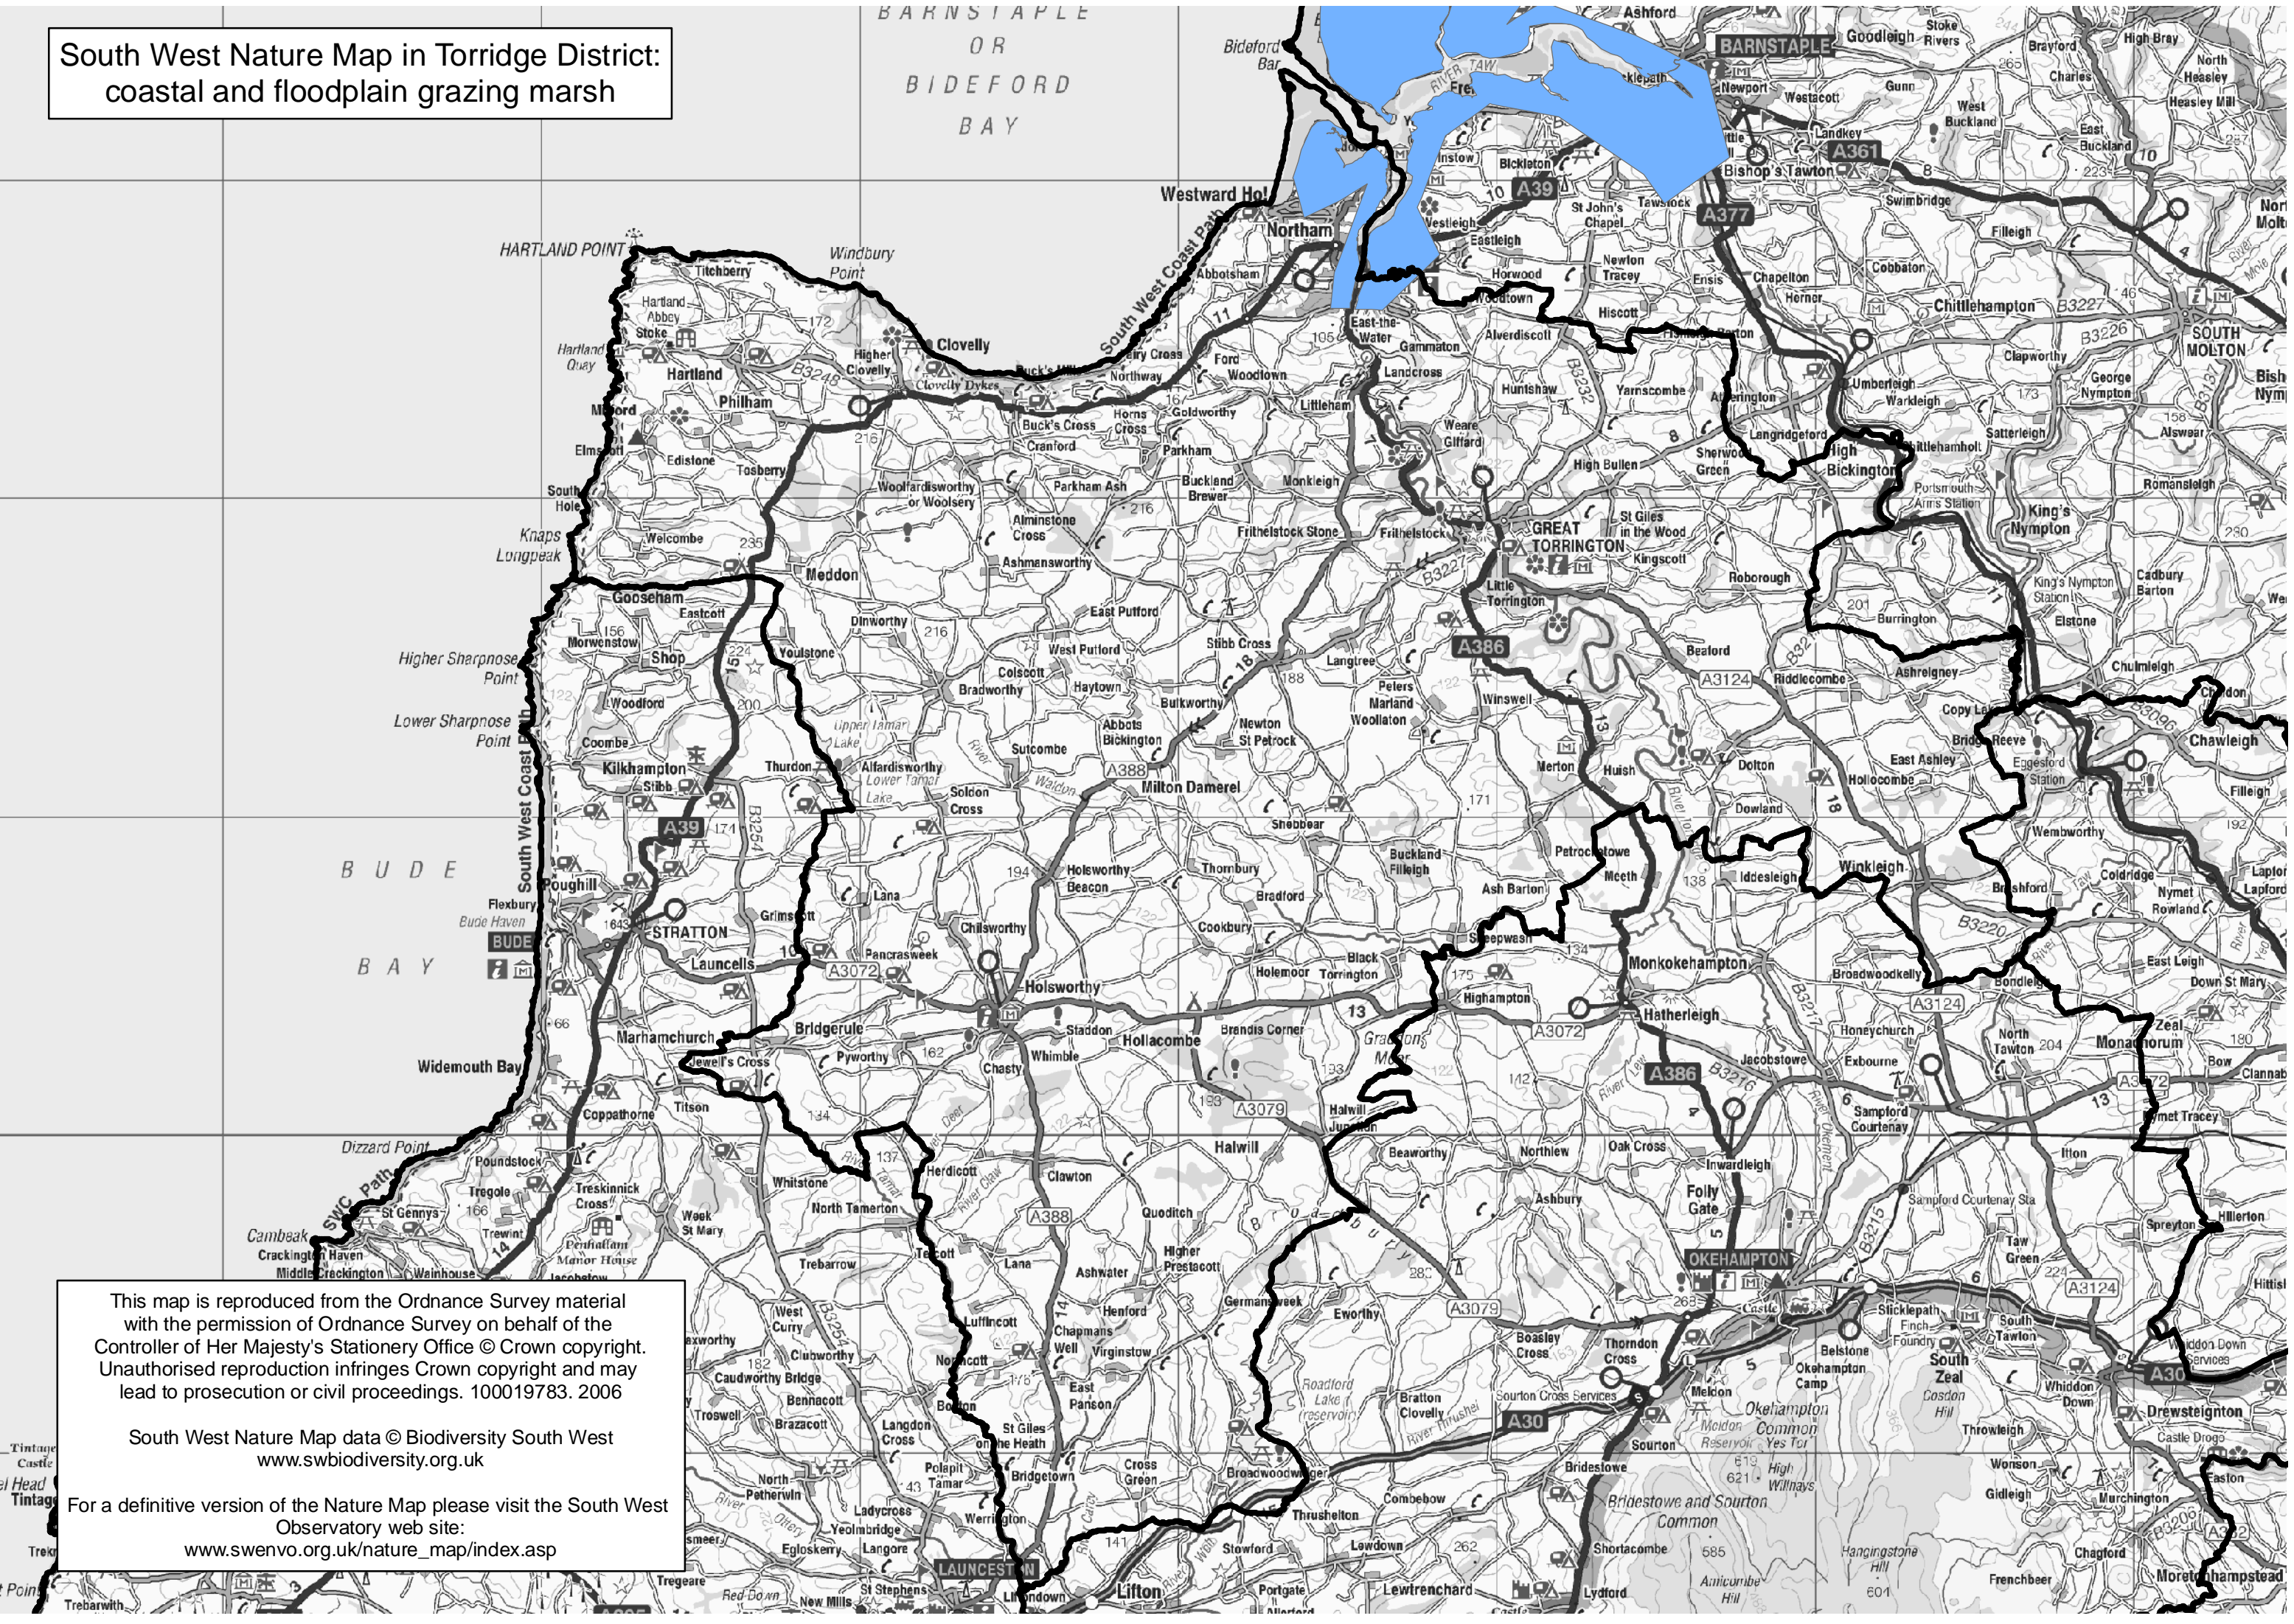

South West Nature Map in Torridge District:
coastal and floodplain grazing marsh

This map is reproduced from the Ordnance Survey material with the permission of Ordnance Survey on behalf of the Controller of Her Majesty's Stationery Office © Crown copyright. Unauthorised reproduction infringes Crown copyright and may lead to prosecution or civil proceedings. 100019783. 2006

South West Nature Map data © Biodiversity South West
www.swbiodiversity.org.uk

For a definitive version of the Nature Map please visit the South West Observatory web site:
www.swenvo.org.uk/nature_map/index.asp